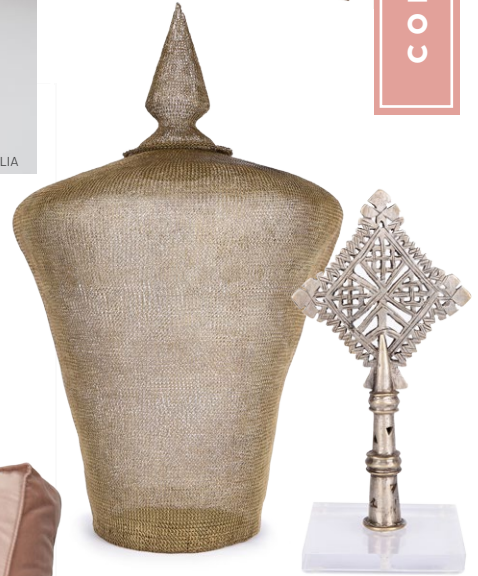

SAHARA

desert

COLOUR PALETTE

PHOTOGRAPHY ANNETTE O'BRIEN / STYLING BEK SHEPPARD / CUSHIONS FROM SLY AUSTRALIA

THROW Barefoot Gypsy 'Farah' blanket \$395 barefootgypsy.com.au / **PENDANT LIGHT** 'Chanakya' metal pendant light from \$403 sugarcane trading.com.au / **CUSHIONS** (PICTURED IN LIFESTYLE IMAGE) Sly 'Nomad' cushions in blush, desert rose, sand and feather \$59.95 each onthesly.com.au / **TILES** 'Arabesque' Carrara marble mosaic \$34 per sheet thetilepalette.com.au **PRINT** Leah Bartholomew 'Joshua Tree Flowers' print (unframed) from \$185 greenhouseinteriors.com.au / **SHEET SET** In Bed x We Are Triibe 100% linen duvet set in tobacco from \$340 inbedstore.com / **CUSHION** Mercer + Reid macrame cushion in blush \$59.99 adairs.com.au / **HOURGLASS** Hay 'Time' hourglass in powder/smoke grey (medium) \$52 designstuff.com.au **TRAY** GlobeWest 'Taj Geo Bone' tray (large) \$520 globewest.com.au / **MESH POT** 'Sumba' mesh pot (large) \$395 nathanjac.com.au / **CROSS** Silver Ethiopian cross (20cm) \$165 nathanjac.com.au / **RUG** Pampa 'Monte #0469' (175 x 230cm) \$1,540 pampa.com.au / **CHAIR** 'Weston' pink velvet sofa chair \$940 nathanjac.com.au / **OTTOMAN** Uniqwa 'Luwesi' wide macrame stool \$480 nathanjac.com.au