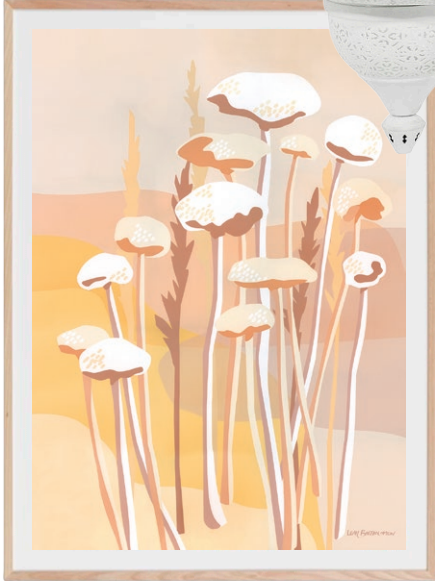

SAHARA

desert

COLOUR PALETTE

PHOTOGRAPHY ANNETTE O'BRIEN / STYLING BEK SHEPPARD / CUSHIONS FROM SLY AUSTRALIA

THROW Barefoot Gypsy 'Farah' blanket \$395 barefootgypsy.com.au / **PENDANT LIGHT** 'Chanakya' metal pendant light from \$403 sugarcane trading.com.au / **CUSHIONS** (PICTURED IN LIFESTYLE IMAGE) Sly 'Nomad' cushions in blush, desert rose, sand and feather \$59.95 each onthesly.com.au / **TILES** 'Arabesque' Carrara marble mosaic \$34 per sheet thetilepalette.com.au **PRINT** Leah Bartholomew 'Joshua Tree Flowers' print (unframed) from \$185 greenhouseinteriors.com.au / **SHEET SET** In Bed x We Are Triibe 100% linen duvet set in tobacco from \$340 inbedstore.com / **CUSHION** Mercer + Reid macrame cushion in blush \$59.99 adairs.com.au / **HOURGLASS** Hay 'Time' hourglass in powder/smoke grey (medium) \$52 designstuff.com.au **TRAY** GlobeWest 'Taj Geo Bone' tray (large) \$520 globewest.com.au / **MESH POT** 'Sumba' mesh pot (large) \$395 nathanjac.com.au / **CROSS** Silver Ethiopian cross (20cm) \$165 nathanjac.com.au / **RUG** Pampa 'Monte #0469' (175 x 230cm) \$1,540 pampa.com.au / **CHAIR** 'Weston' pink velvet sofa chair \$940 nathanjac.com.au / **OTTOMAN** Uniqwa 'Luwesi' wide macrame stool \$480 nathanjac.com.au