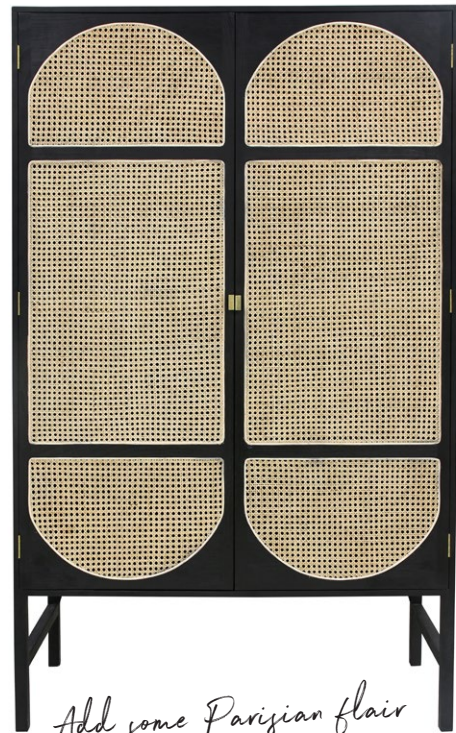

KABOODLE KITCHEN'S SIX NEW COLOURS

One of our favourite DIY destinations for chic kitchen cabinetry, Kaboodle Kitchen has launched a new range of colours based on the hottest international design trends. They include matt black, rich green, smoked grey, deep navy, and two fresh concrete shades. Added to their current selection at the same affordable price, it's Kaboodle Kitchen's way of helping you achieve the standout designer kitchen you've always wanted. Visit their website or simply pop in to Bunnings Warehouse.

kaboodle.com.au

WHAT'S NEW

WHAT'S New

Add some Parisian flair

The cane webbing of the '80s is back in vogue and looks better than ever before. HKliving's 'Retro Webbing Clothing Cabinet' (\$4,500) will lend an air of Parisian sophistication to your boudoir. It's ooh-la-la good! Also available in light grey.

hamptonsathome.com.au

THE PERFECT COMPLEMENT TO A CLASSIC SOFA, PAMPA'S NEW TEXTURED 'MONTE' CUSHIONS ARE HANDCRAFTED WITH 100 PERCENT FELTED SHEEP'S WOOL, TUFTED WITH A CHUNKY FRINGE AND FEATURE AN INTERLACED DESIGN. CUSHIONS PICTURED PRICED AT \$195.

PAMPA.COM.AU

OYOY'S 'FOLLOW THE RAINBOW' WALL HANGING FEATURES MUTED BOHO COLOURS - THE PERFECT ACCESSORY FOR A CHILD'S ROOM OR FOYER. PRICED AT \$175.

MILKTOOTH.COM.AU

1

H+G Designs sage suede strap sidetable with charcoal shelf \$190 handgdesigns.com