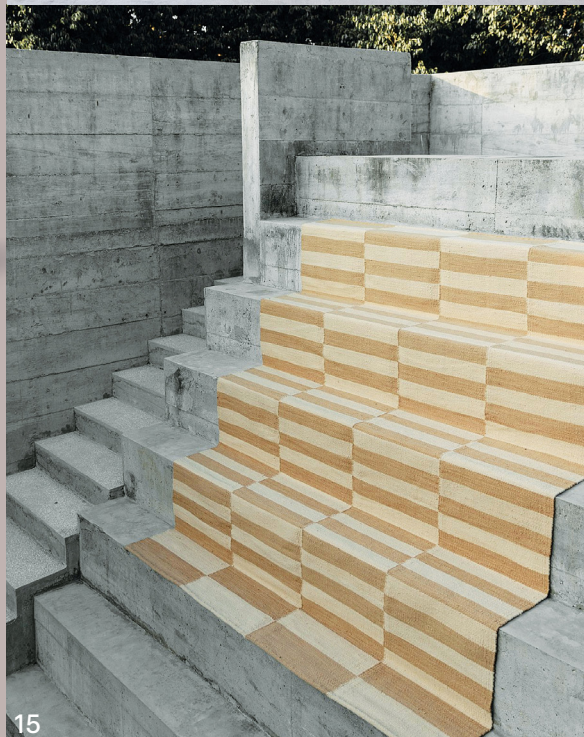

11

12

13

15

14

11 Kink vase

The Kink vase, designed by Earnest Studio for Muuto, brings a contemporary form to the archetypal flower vase. A combination of traditional ceramic craftsmanship and playful design language makes the vase an art piece, even when not in use.

muuto.com

12 Knock Out side tables

The Knock Out side tables designed by Friends and Founders catch the eye with balanced, solid geometry. The tables can be placed solo or in clusters. The base is available in round, square or pyramid forms, and in white, black or green marble or travertine.