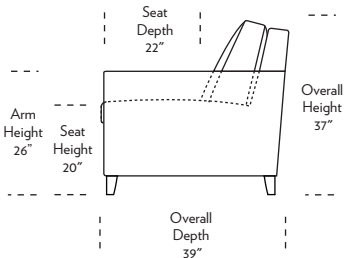

HARRIS

Standard Comfort Sleeper®

Features:

- Featuring the patented Tiffany 24/7™ platform sleep system
- Room to stretch out with true 80 inches of bedroom-length sleeping surface
- Ultimate comfort on four inches of plush, high-density foam mattress
- Zero wall clearance
- Quick-ship delivery
- Single-needle top-stitch
- High-density, high-resiliency foam seat cushions
- Loose back and seat cushions
- Lifetime warranty on frame
- 10-year mechanism warranty

Mattress Options:

- Premier with Crypton™ ticking
- Gel
- Tempur-Pedic®

Options:

- High-density, high-resiliency foam seat cushions encased in down and down back cushions available
- Wood legs available in Acorn, Espresso or Walnut finish
- Nailhead trim available in Antique Brass, Chrome or Pewter finish (deck only)

Please use actual leather, fabric, Crypton®, Sunbrella® and Ultrasuede® swatches when specifying furniture as the colors shown may vary due to the printing process.

* Picture shows left arm seated. Please specify left or right arm seated when ordering.

† Dotted lines for Queen Plus sizes indicates the number of seats.

All dimensions are approximate and subject to change.