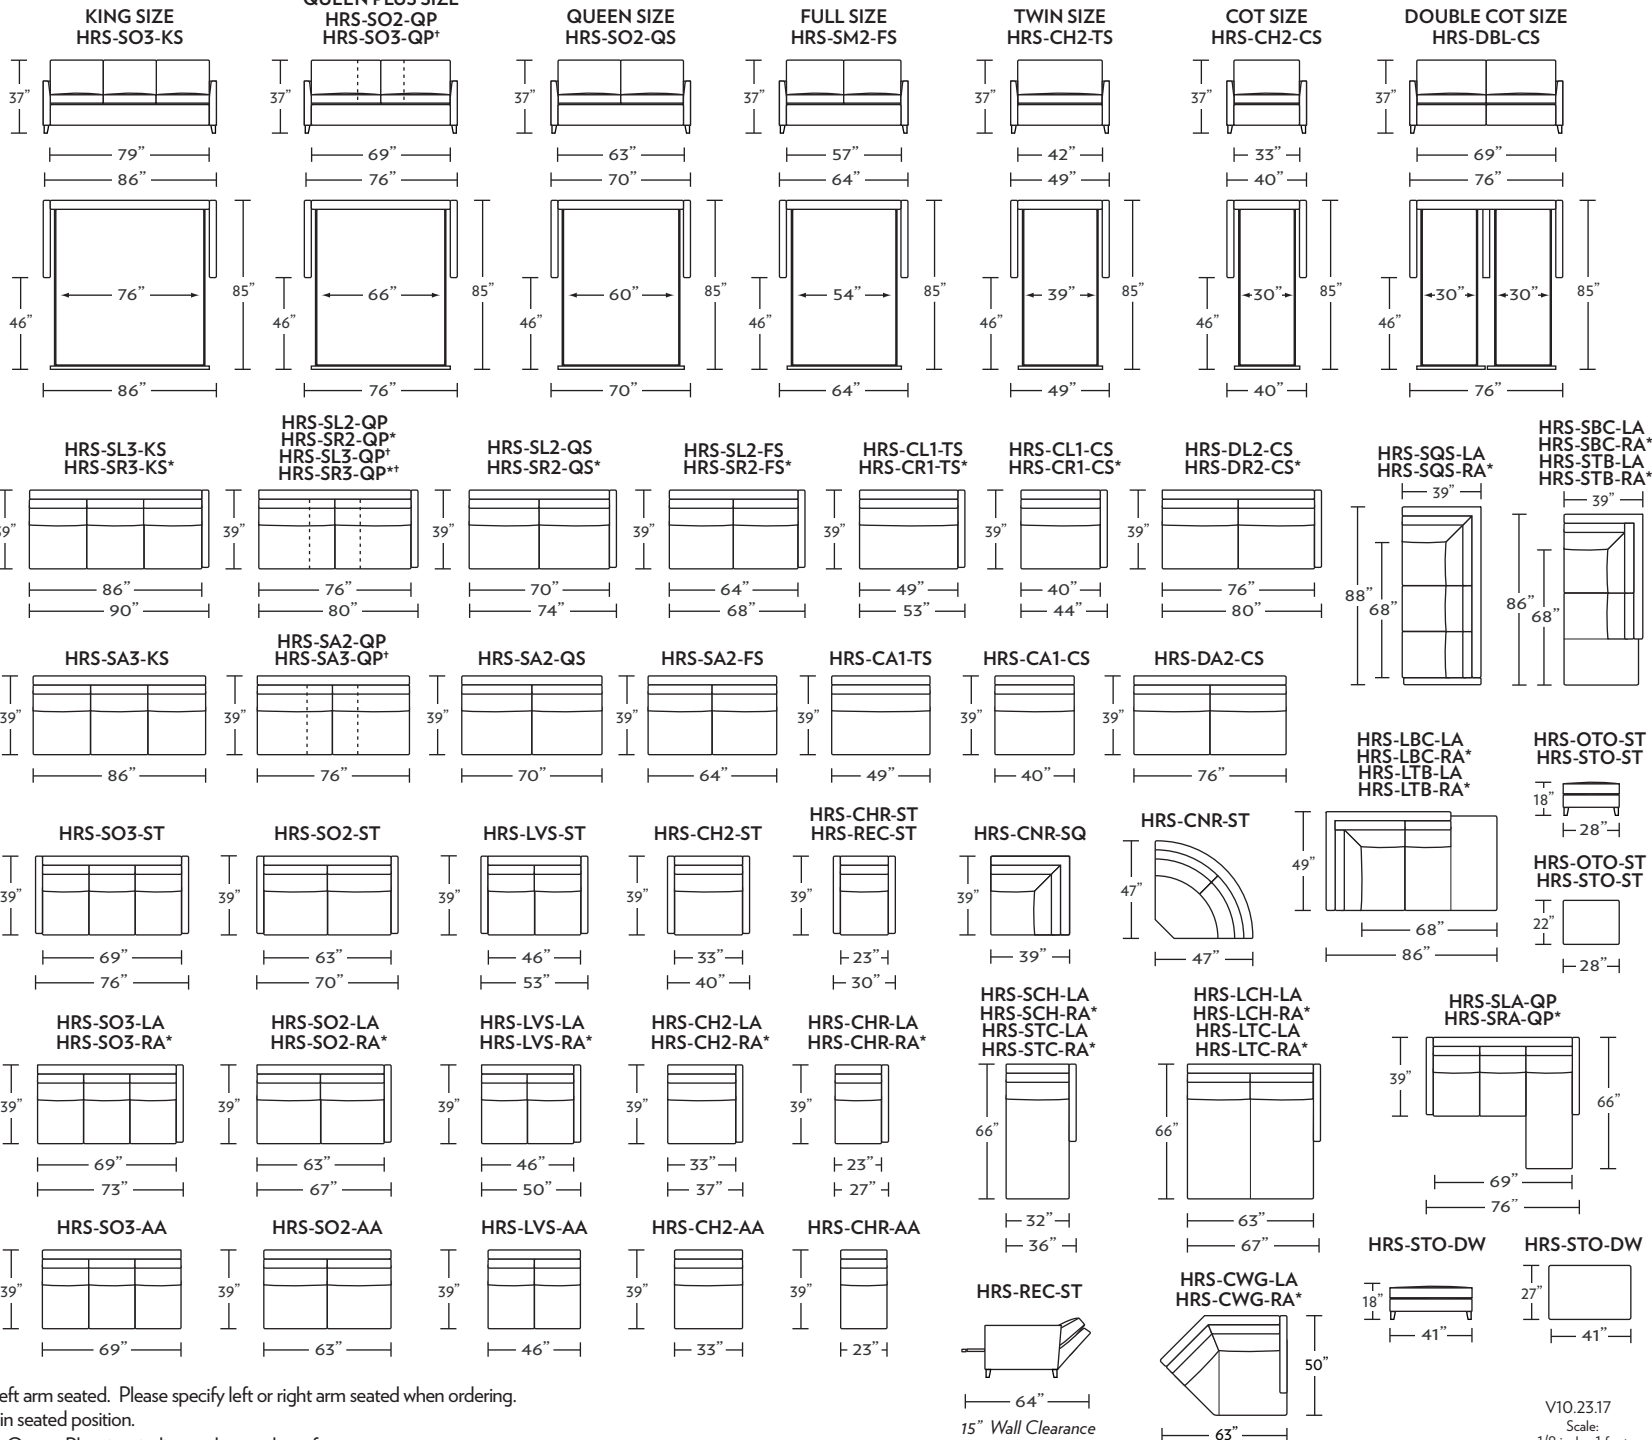

HARRIS

Standard Comfort Sleeper®

Features:

- Featuring the patented Tiffany 24/7™ platform sleep system
- Room to stretch out with true 80 inches of bedroom-length sleeping surface
- Ultimate comfort on four inches of plush, high-density foam mattress
- Zero wall clearance
- Quick-ship delivery
- Single-needle top-stitch
- High-density, high-resiliency foam seat cushions
- Loose back and seat cushions
- Lifetime warranty on frame
- 10-year mechanism warranty

Mattress Options:

- Premier with Crypton™ ticking
- Gel
- Tempur-Pedic®

Options:

- High-density, high-resiliency foam seat cushions encased in down and down back cushions available
- Wood legs available in Acorn, Espresso or Walnut finish
- Nailhead trim available in Antique Brass, Chrome or Pewter finish (deck only)

Please use actual leather, fabric, Crypton®, Sunbrella® and Ultrasuede® swatches when specifying furniture as the colors shown may vary due to the printing process.

* Picture shows left arm seated. Please specify left or right arm seated when ordering.

† Dotted lines for Queen Plus sizes indicates the number of seats.

All dimensions are approximate and subject to change.