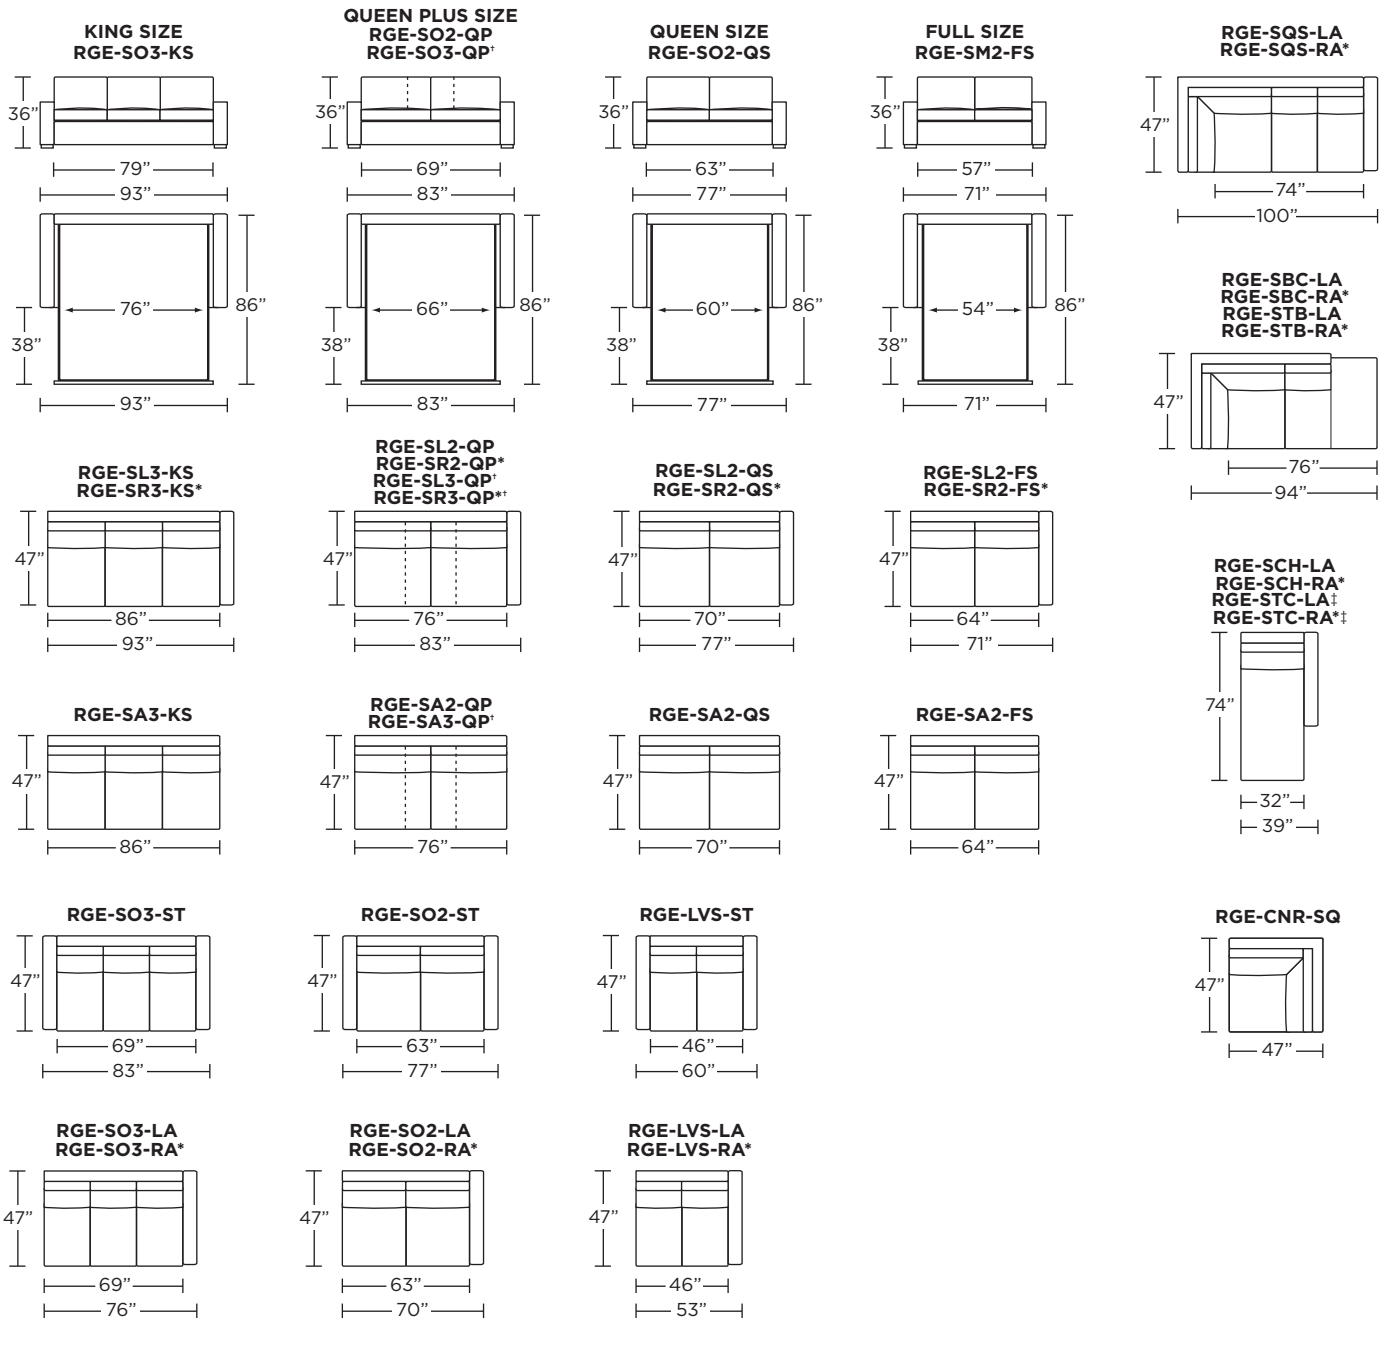

Standard Comfort Sleeper®

Features:

- Featuring the patented Tiffany 24/7™ platform sleep system
- Room to stretch out with true 80 inches of bedroom-length sleeping surface
- Ultimate comfort on five inches of plush, high-density foam mattress
- Under-sofa dust covers keeps dust and dirt from ever touching the mattress
- Zero wall clearance
- High-density, high-resiliency foam seat cushions
- Loose back and seat cushions
- Lifetime warranty on frame
- 10-year mechanism warranty

Mattress Options:

- Premier with Crypton® ticking
- Gel
- Tempur-Pedic®

Options:

- High-density, high-resiliency foam seat cushions encased in down and down back cushions available
- Wood legs available in Acorn, Espresso or Walnut finish

Please use actual leather, fabric, Crypton®, Sunbrella® and Ultrasuede® swatches when specifying furniture as the colors shown may vary due to the printing process.

* Picture shows left arm seated. Please specify left or right arm seated when ordering.

All orders are in seated position.

† Dotted lines for Queen Plus sizes indicates the number of seats.

All dimensions are approximate and subject to change.

‡ Chaise lifts up to reveal hidden storage space.