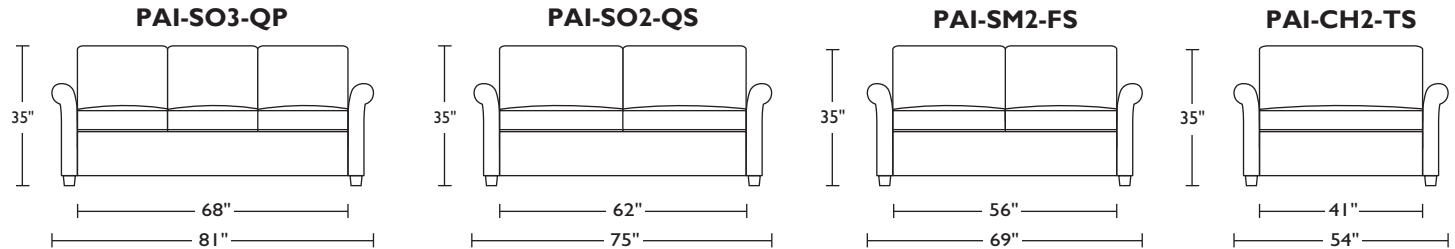

COMFORT SLEEPER BY AMERICAN LEATHER® SILVER

PAIGE

Standard Features:

- Premium high-density, high-resiliency foam
- Loose back and seat cushions
- Fall away back becomes mattress section
- Zero wall clearance
- Single needle top-stitch
- Lifetime warranty on frame
- Limited five-year warranty on mechanism
- Quick-ship delivery

Scale: 1/4 inch = 1 foot
 All dimensions are approximate and subject to change.
 Specify components from the sitting position.
 U.S. patents #6904628 & 8011034

V04.30.19