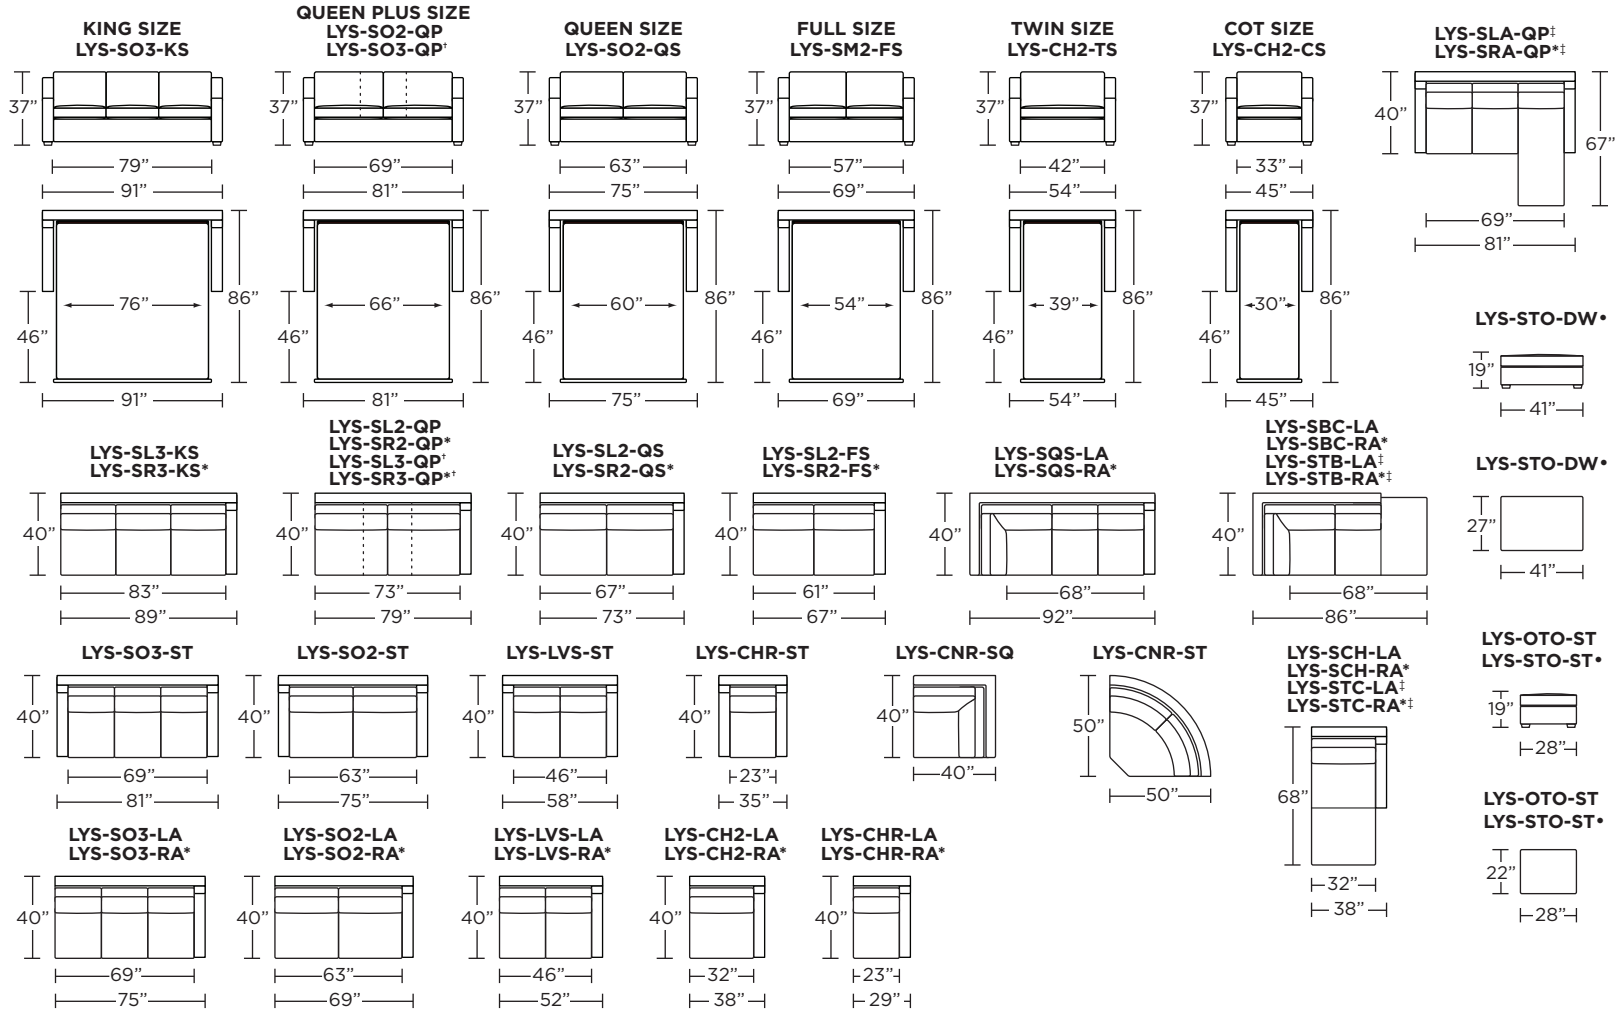

Leg height is 2"

Please use actual leather, fabric, Crypton®, Sunbrella® and Ultrasuede® swatches when specifying furniture as the colors shown may vary due to the printing process.

Note: Seat depth includes cushion overhang which may be up to 1"

LYONS

* Picture shows left arm seated. Please specify left or right arm seated when ordering.
 All orders are in seated position.
 † Dotted lines for Queen Plus sizes indicates the number of seats.
 All dimensions are approximate and subject to change.
 ‡ Chaise lifts up to reveal hidden storage space. • Storage