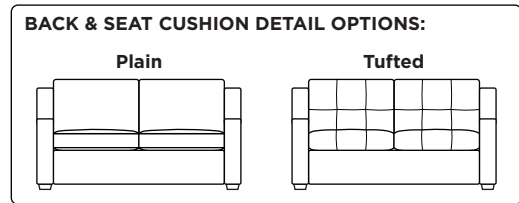

COMFORT SLEEPER® BY AMERICAN LEATHER®

LYONS

**AMERICAN
LEATHER®**

Standard Comfort Sleeper®

Features:

- Featuring the patented Tiffany 24/7™ platform sleep system
- Room to stretch out with true 80 inches of bedroom-length sleeping surface
- Ultimate comfort on five inches of plush, high-density foam mattress
- Under-sofa dust covers keeps dust and dirt from ever touching the mattress
- Zero wall clearance
- Quick-ship delivery
- Single-needle top-stitch
- High-density, high-resiliency foam seat cushions
- Loose back and seat cushions
- Lifetime warranty on frame
- 10-year mechanism warranty

Leg height is 2"

Please use actual leather, fabric, Crypton®, Sunbrella® and Ultrasuede® swatches when specifying furniture as the colors shown may vary due to the printing process.

Note: Seat depth includes cushion overhang which may be up to 1"

LYONS

* Picture shows left arm seated. Please specify left or right arm seated when ordering.
 All orders are in seated position.
 † Dotted lines for Queen Plus sizes indicates the number of seats.
 All dimensions are approximate and subject to change.
 ‡ Chaise lifts up to reveal hidden storage space. • Storage