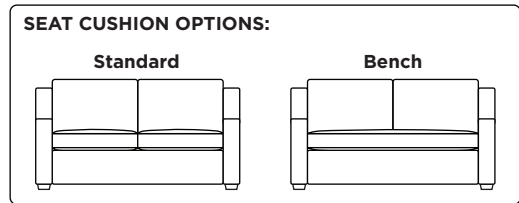

Leg height is 2"

Please use actual leather, fabric, Crypton®, Sunbrella® and Ultrasuede® swatches when specifying furniture as the colors shown may vary due to the printing process.

Note: Seat depth includes cushion overhang which may be up to 1"

LYONS

* Picture shows left arm seated. Please specify left or right arm seated when ordering.
 All orders are in seated position.
 † Dotted lines for Queen Plus sizes indicates the number of seats.
 All dimensions are approximate and subject to change.
 ‡ Chaise lifts up to reveal hidden storage space. • Storage