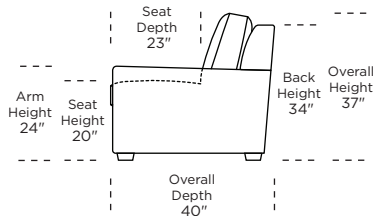

Leg height is 2"

Please use actual leather, fabric, Crypton®, Sunbrella® and Ultrasuede® swatches when specifying furniture as the colors shown may vary due to the printing process.

Note: Seat depth includes cushion overhang which may be up to 1"

LYONS

* Picture shows left arm seated. Please specify left or right arm seated when ordering.
 All orders are in seated position.
 † Dotted lines for Queen Plus sizes indicates the number of seats.
 All dimensions are approximate and subject to change.
 ‡ Chaise lifts up to reveal hidden storage space. • Storage