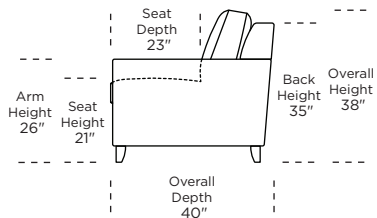

Leg height is 4"

Please use actual leather, fabric, Crypton®, Sunbrella® and Ultrasuede® swatches when specifying furniture as the colors shown may vary due to the printing process.

Note: Seat depth includes cushion overhang which may be up to 1"

* Picture shows left arm seated. Please specify left or right arm seated when ordering.

All orders are in seated position.

† Dotted lines for Queen Plus sizes indicates the number of seats.

All dimensions are approximate and subject to change.