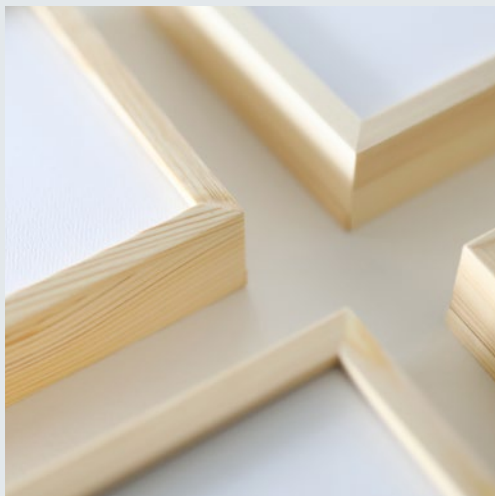

E. FRANCES

LITTLE PRINTS

CHARMING E. FRANCES
ILLUSTRATIONS NOW
AVAILABLE AS FRAMED ART

E.
C.

Sweet dreams

i really really wish
you lived down the street

E. Frances

Each E. Frances print begins as an original watercolor painting.

Little Prints come ready to hang using a pre-drilled keyhole fitting. They can be displayed on their own, or as part of a grouping of 2, 3, 4, or more!

Hand built,
high quality
varnished pine

Little Print frames are 6" x 6" x 1.5"
making them easy to display on a
shelf, desk or tabletop—brightening
up any room.