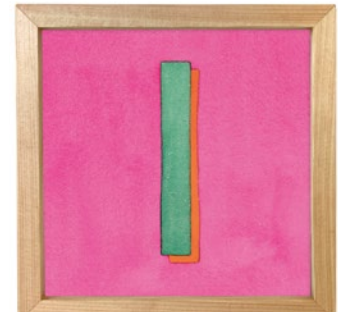

Little Prints come ready to hang using a pre-drilled keyhole fitting. They can be displayed on their own, or as part of a grouping of 2, 3, 4, or more!

Hand built,
high quality
varnished pine

Little Print frames are 6" x 6" x 1.5"
making them easy to display on a
shelf, desk or tabletop—brightening
up any room.

E. FRANCES

6" x 6" x 1.5"
\$15.00

A IS FOR...
LP015

B IS FOR...
LP016

C IS FOR...
LP017

D IS FOR...
LP018

E IS FOR...
LP019

F IS FOR...
LP020

G IS FOR...
LP021

H IS FOR...
LP022

I IS FOR...
LP023

J IS FOR...
LP024

K IS FOR...
LP025

L IS FOR...
LP026

M IS FOR...
LP027

N IS FOR...
LP028