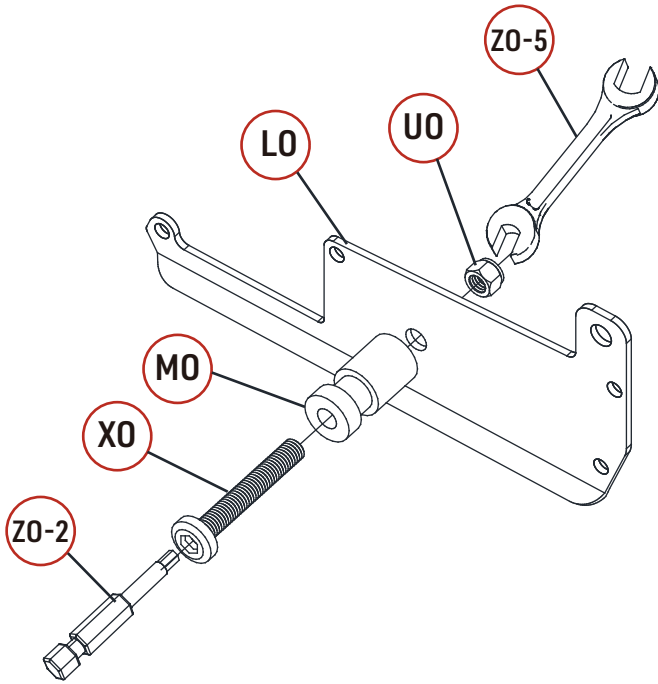

REF	PICTURE	QTY
UO	 lock nut	114PCS
UO-1	 plastic nut	76PCS
VO		114PCS
WO	 4X16	308PCS
WO-1	 5X19	18PCS
XO	 6X40	74PCS
XO-1	 6X35	12PCS
XO-2	 6X20	38PCS
YO	 6X45	6PCS
ZO-1	 4mm	1PCS
ZO-2	 4mm	1PCS
ZO-3	 6mm	1PCS
ZO-4	 6mm	1PCS
ZO-5	 10mm	1PCS
ZO-6	 T20	1PCS
ZO-7		1PCS
ZO-8		1PCS

## Tools Required for Installation

  X2

X36

X38

X2

X36