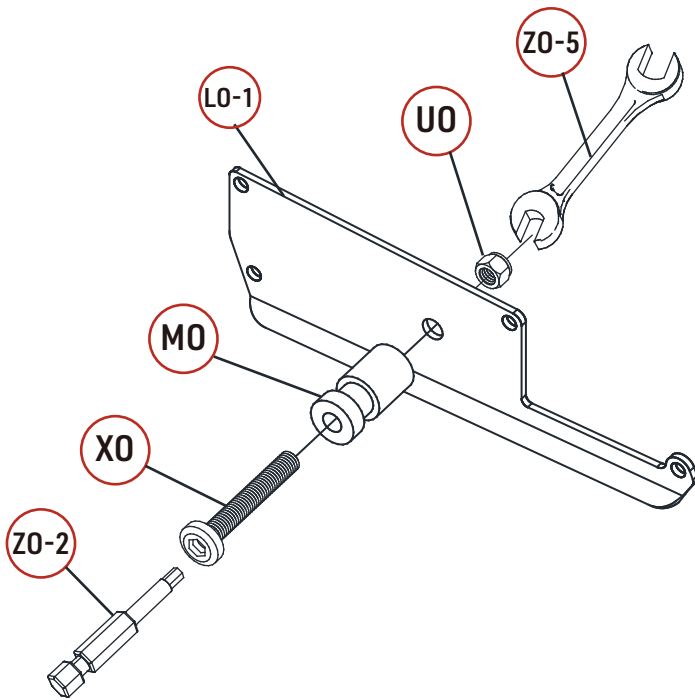

REF	PICTURE	QTY
UO	 lock nut	114PCS
UO-1	 plastic nut	76PCS
VO		114PCS
WO	 4X16	308PCS
WO-1	 5X19	18PCS
XO	 6X40	74PCS
XO-1	 6X35	12PCS
XO-2	 6X20	38PCS
YO	 6X45	6PCS
ZO-1	 4mm	1PCS
ZO-2	 4mm	1PCS
ZO-3	 6mm	1PCS
ZO-4	 6mm	1PCS
ZO-5	 10mm	1PCS
ZO-6	 T20	1PCS
ZO-7		1PCS
ZO-8		1PCS

## Tools Required for Installation

  X2

X36

X38

X2

X36