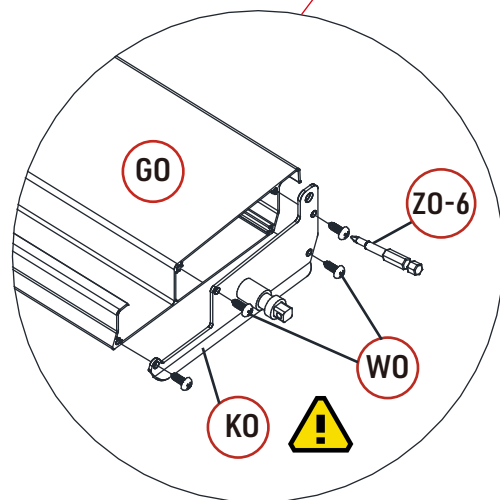

| REF | PICTURE | QTY |
|------|--|--------|
| UO |  lock nut | 74PCS |
| UO-1 |  plastic nut | 25PCS |
| VO |  | 75PCS |
| WO |  4X16 | 200PCS |
| XO |  6X40 | 49PCS |
| XO-1 |  6X35 | 16PCS |
| XO-2 |  6X20 | 25PCS |
| YO |  6X45 | 3PCS |
| ZO-1 |  4mm | 1PCS |
| ZO-2 |  4mm | 1PCS |
| ZO-3 |  6mm | 1PCS |
| ZO-4 |  6mm | 1PCS |
| ZO-5 |  10mm | 1PCS |
| ZO-6 |  T20 | 1PCS |

ATTENTION!!!

Please open the louvers to vertical in winter and snowing weather to protect your pergola!

Tools Required for Installation

 **K0 X1**

X24

X25

X1

X24