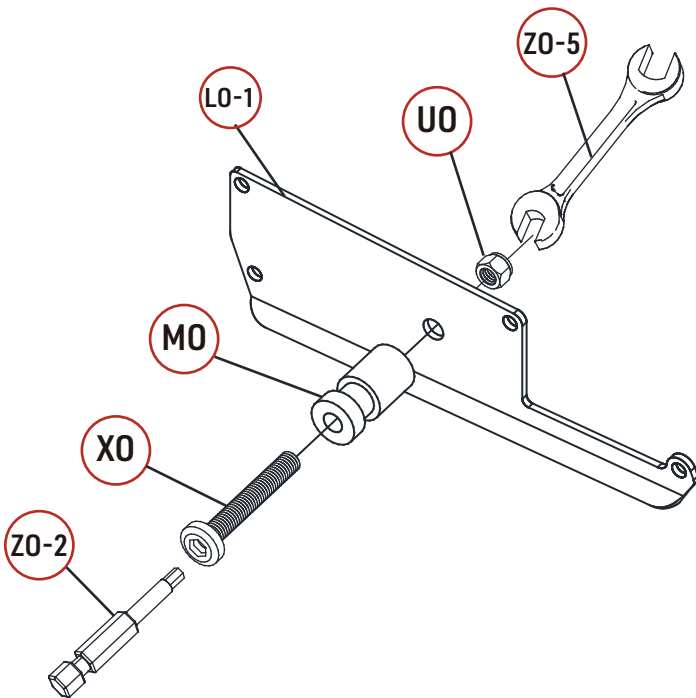

| REF | PICTURE | QTY |
|------|--|--------|
| UO |  lock nut | 74PCS |
| UO-1 |  plastic nut | 25PCS |
| VO |  | 75PCS |
| WO |  4X16 | 200PCS |
| XO |  6X40 | 49PCS |
| XO-1 |  6X35 | 16PCS |
| XO-2 |  6X20 | 25PCS |
| YO |  6X45 | 3PCS |
| ZO-1 |  4mm | 1PCS |
| ZO-2 |  4mm | 1PCS |
| ZO-3 |  6mm | 1PCS |
| ZO-4 |  6mm | 1PCS |
| ZO-5 |  10mm | 1PCS |
| ZO-6 |  T20 | 1PCS |

ATTENTION!!!

Please open the louvers to vertical in winter and snowing weather to protect your pergola!

Tools Required for Installation

 **K0 X1**

X24

X25

X1

X24