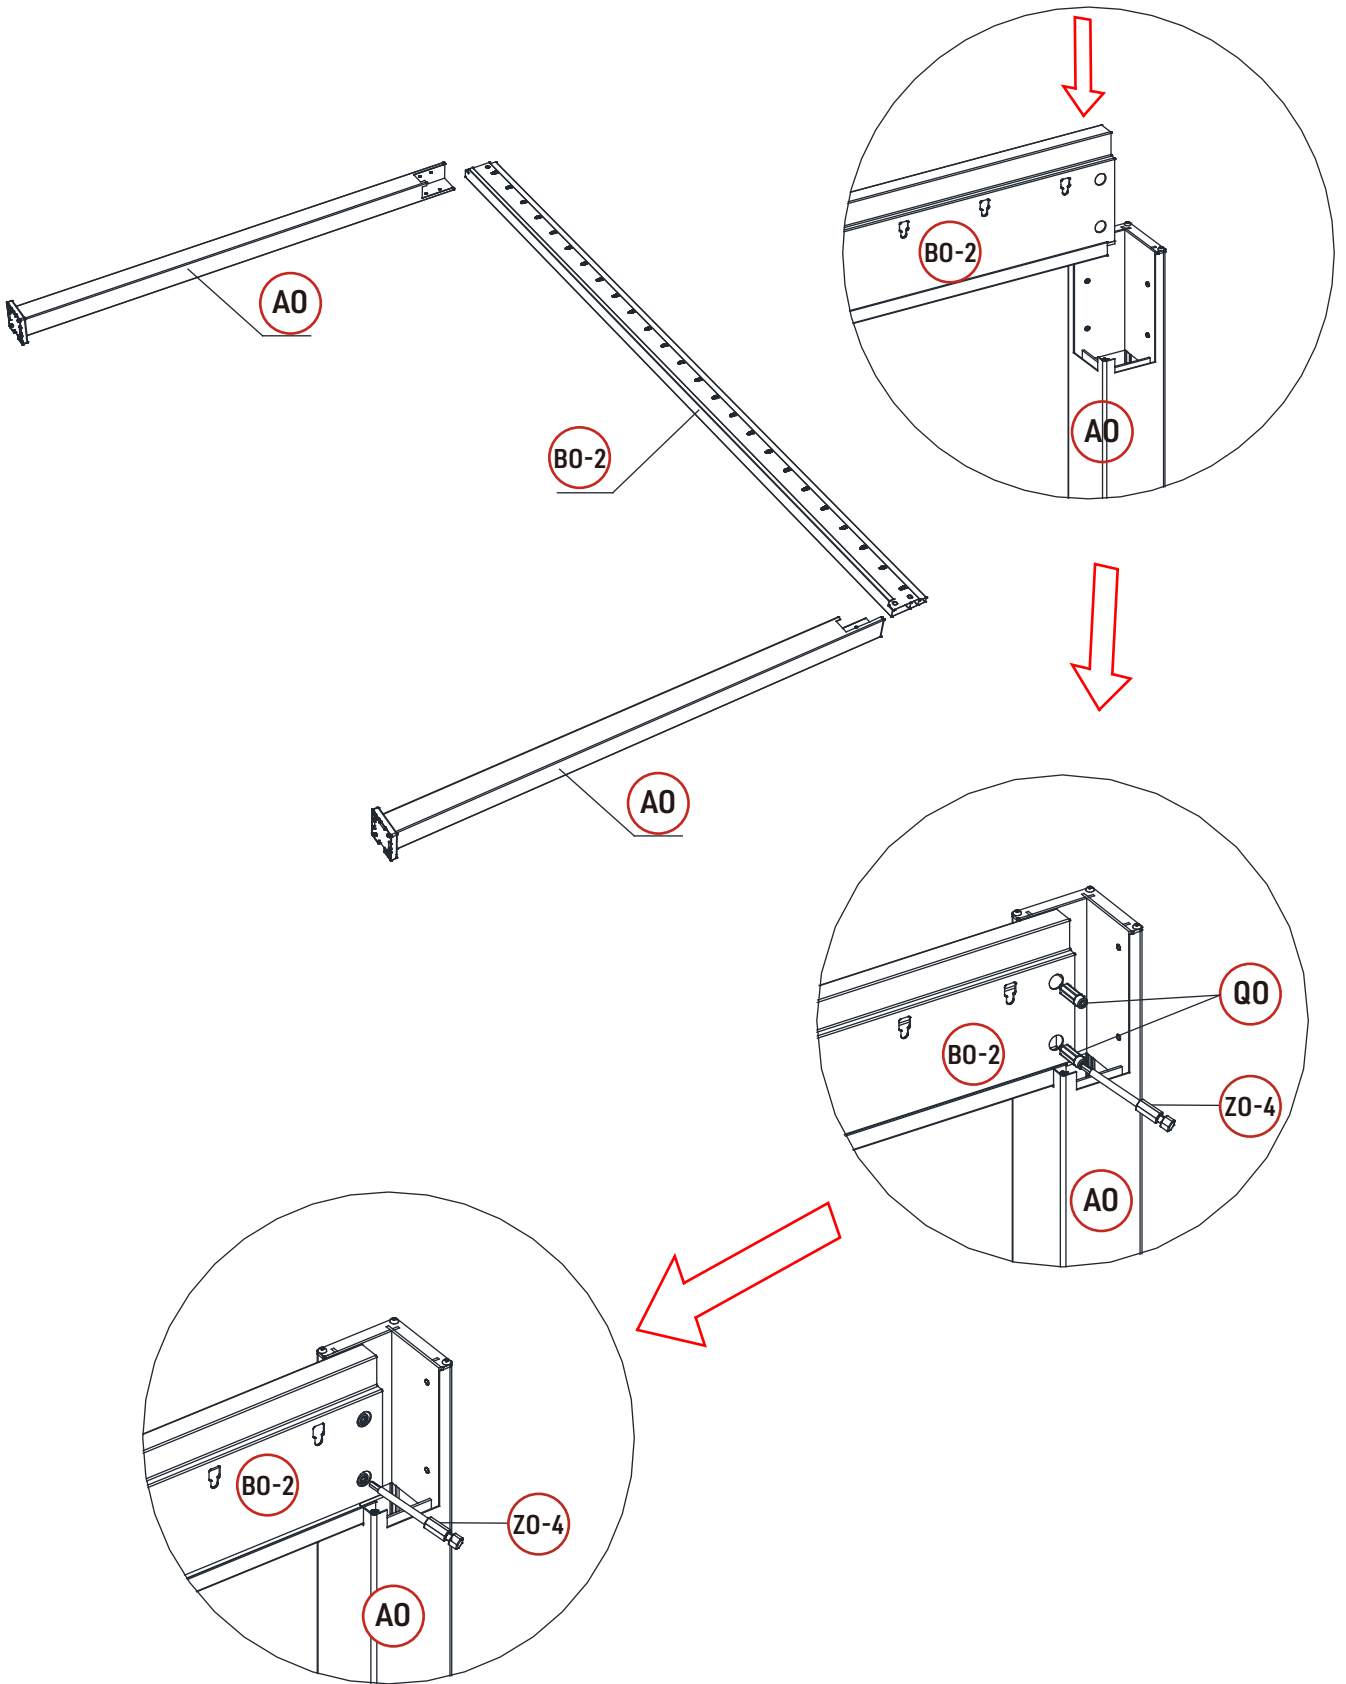

| REF | PICTURE | QTY |
|------|--|--------|
| UO |  lock nut | 74PCS |
| UO-1 |  plastic nut | 25PCS |
| VO |  | 75PCS |
| WO |  4X16 | 200PCS |
| XO |  6X40 | 49PCS |
| XO-1 |  6X35 | 16PCS |
| XO-2 |  6X20 | 25PCS |
| YO |  6X45 | 3PCS |
| ZO-1 |  4mm | 1PCS |
| ZO-2 |  4mm | 1PCS |
| ZO-3 |  6mm | 1PCS |
| ZO-4 |  6mm | 1PCS |
| ZO-5 |  10mm | 1PCS |
| ZO-6 |  T20 | 1PCS |

ATTENTION!!!

Please open the louvers to vertical in winter and snowing weather to protect your pergola!

Tools Required for Installation

 **K0 X1**

X24

X25

X1

X24