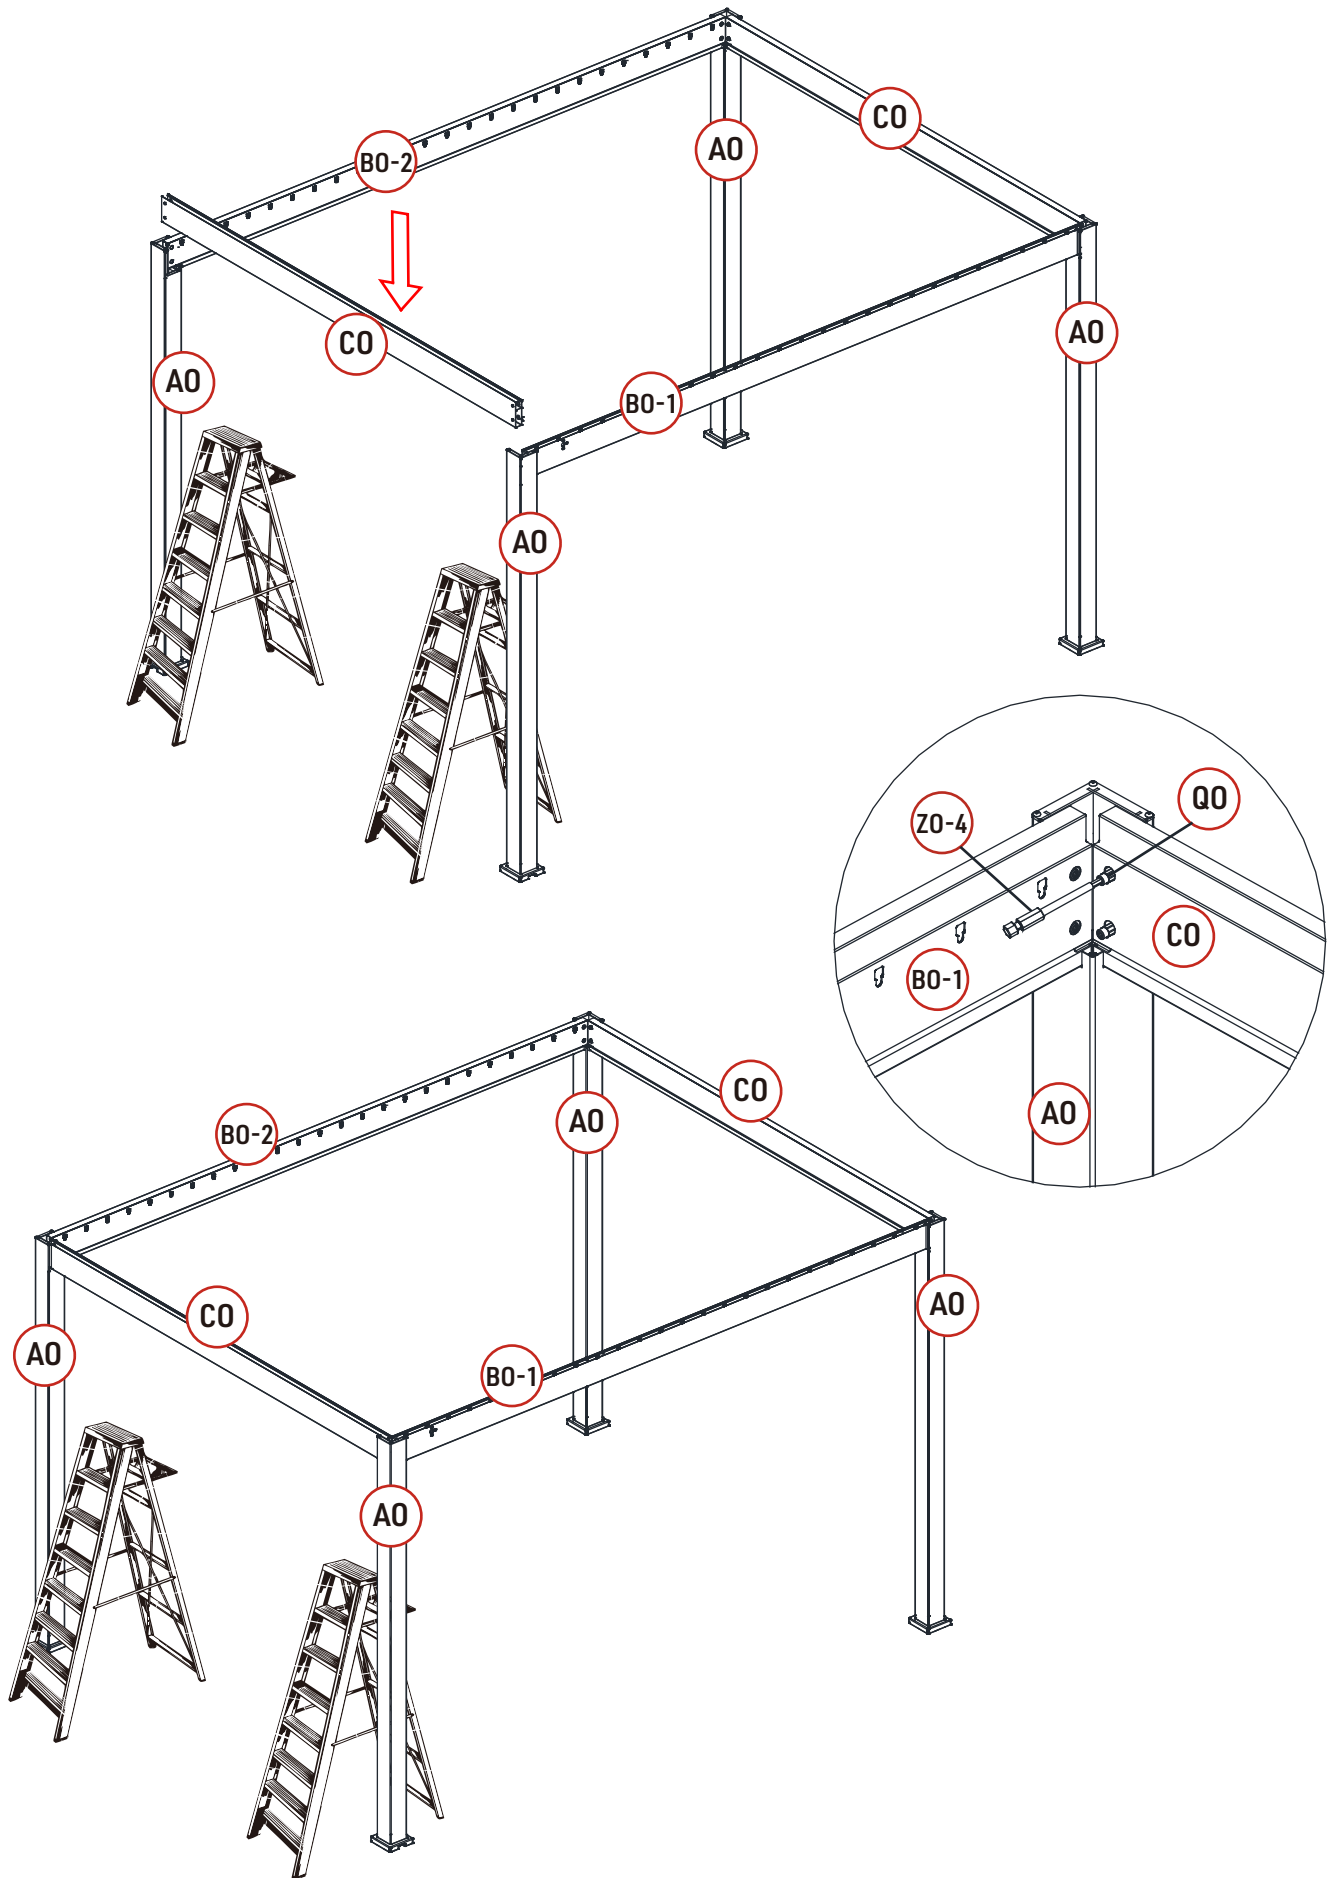

ATTENTION!!!

Please open the louvers to vertical in winter and snowing weather to protect your pergola!

Tools Required for Installation

 **K0 X1**

X24

X25

X1

X24