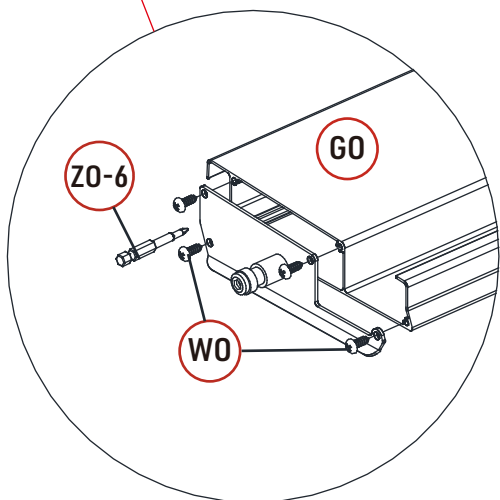

| REF | PICTURE | QTY |
|------|--|--------|
| UO |  lock nut | 74PCS |
| UO-1 |  plastic nut | 25PCS |
| VO |  | 75PCS |
| WO |  4X16 | 200PCS |
| XO |  6X40 | 49PCS |
| XO-1 |  6X35 | 16PCS |
| XO-2 |  6X20 | 25PCS |
| YO |  6X45 | 3PCS |
| ZO-1 |  4mm | 1PCS |
| ZO-2 |  4mm | 1PCS |
| ZO-3 |  6mm | 1PCS |
| ZO-4 |  6mm | 1PCS |
| ZO-5 |  10mm | 1PCS |
| ZO-6 |  T20 | 1PCS |

ATTENTION!!!

Please open the louvers to vertical in winter and snowing weather to protect your pergola!

Tools Required for Installation

 **K0 X1**

X24

X25

X1

X24