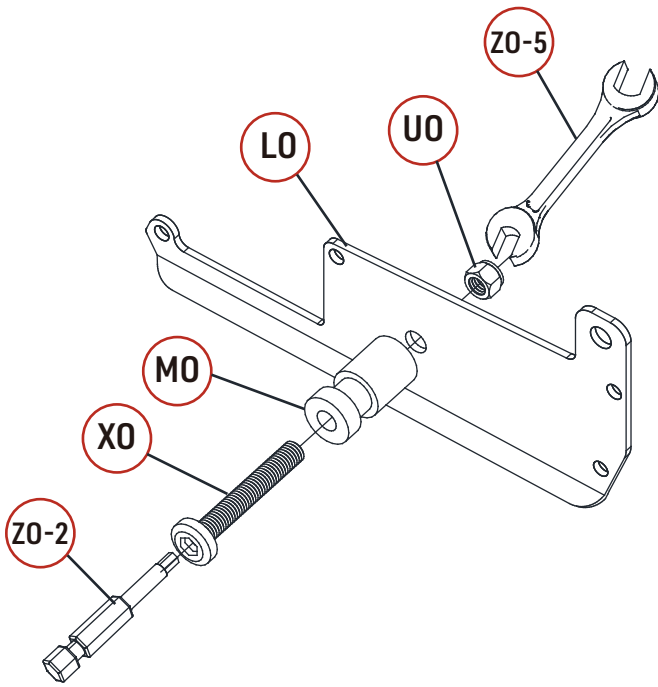

| REF | PICTURE | QTY |
|------|--|--------|
| UO |  lock nut | 74PCS |
| UO-1 |  plastic nut | 25PCS |
| VO |  | 75PCS |
| WO |  4X16 | 200PCS |
| XO |  6X40 | 49PCS |
| XO-1 |  6X35 | 16PCS |
| XO-2 |  6X20 | 25PCS |
| YO |  6X45 | 3PCS |
| ZO-1 |  4mm | 1PCS |
| ZO-2 |  4mm | 1PCS |
| ZO-3 |  6mm | 1PCS |
| ZO-4 |  6mm | 1PCS |
| ZO-5 |  10mm | 1PCS |
| ZO-6 |  T20 | 1PCS |

ATTENTION!!!

Please open the louvers to vertical in winter and snowing weather to protect your pergola!

Tools Required for Installation

 **K0 X1**

X24

X25

X1

X24