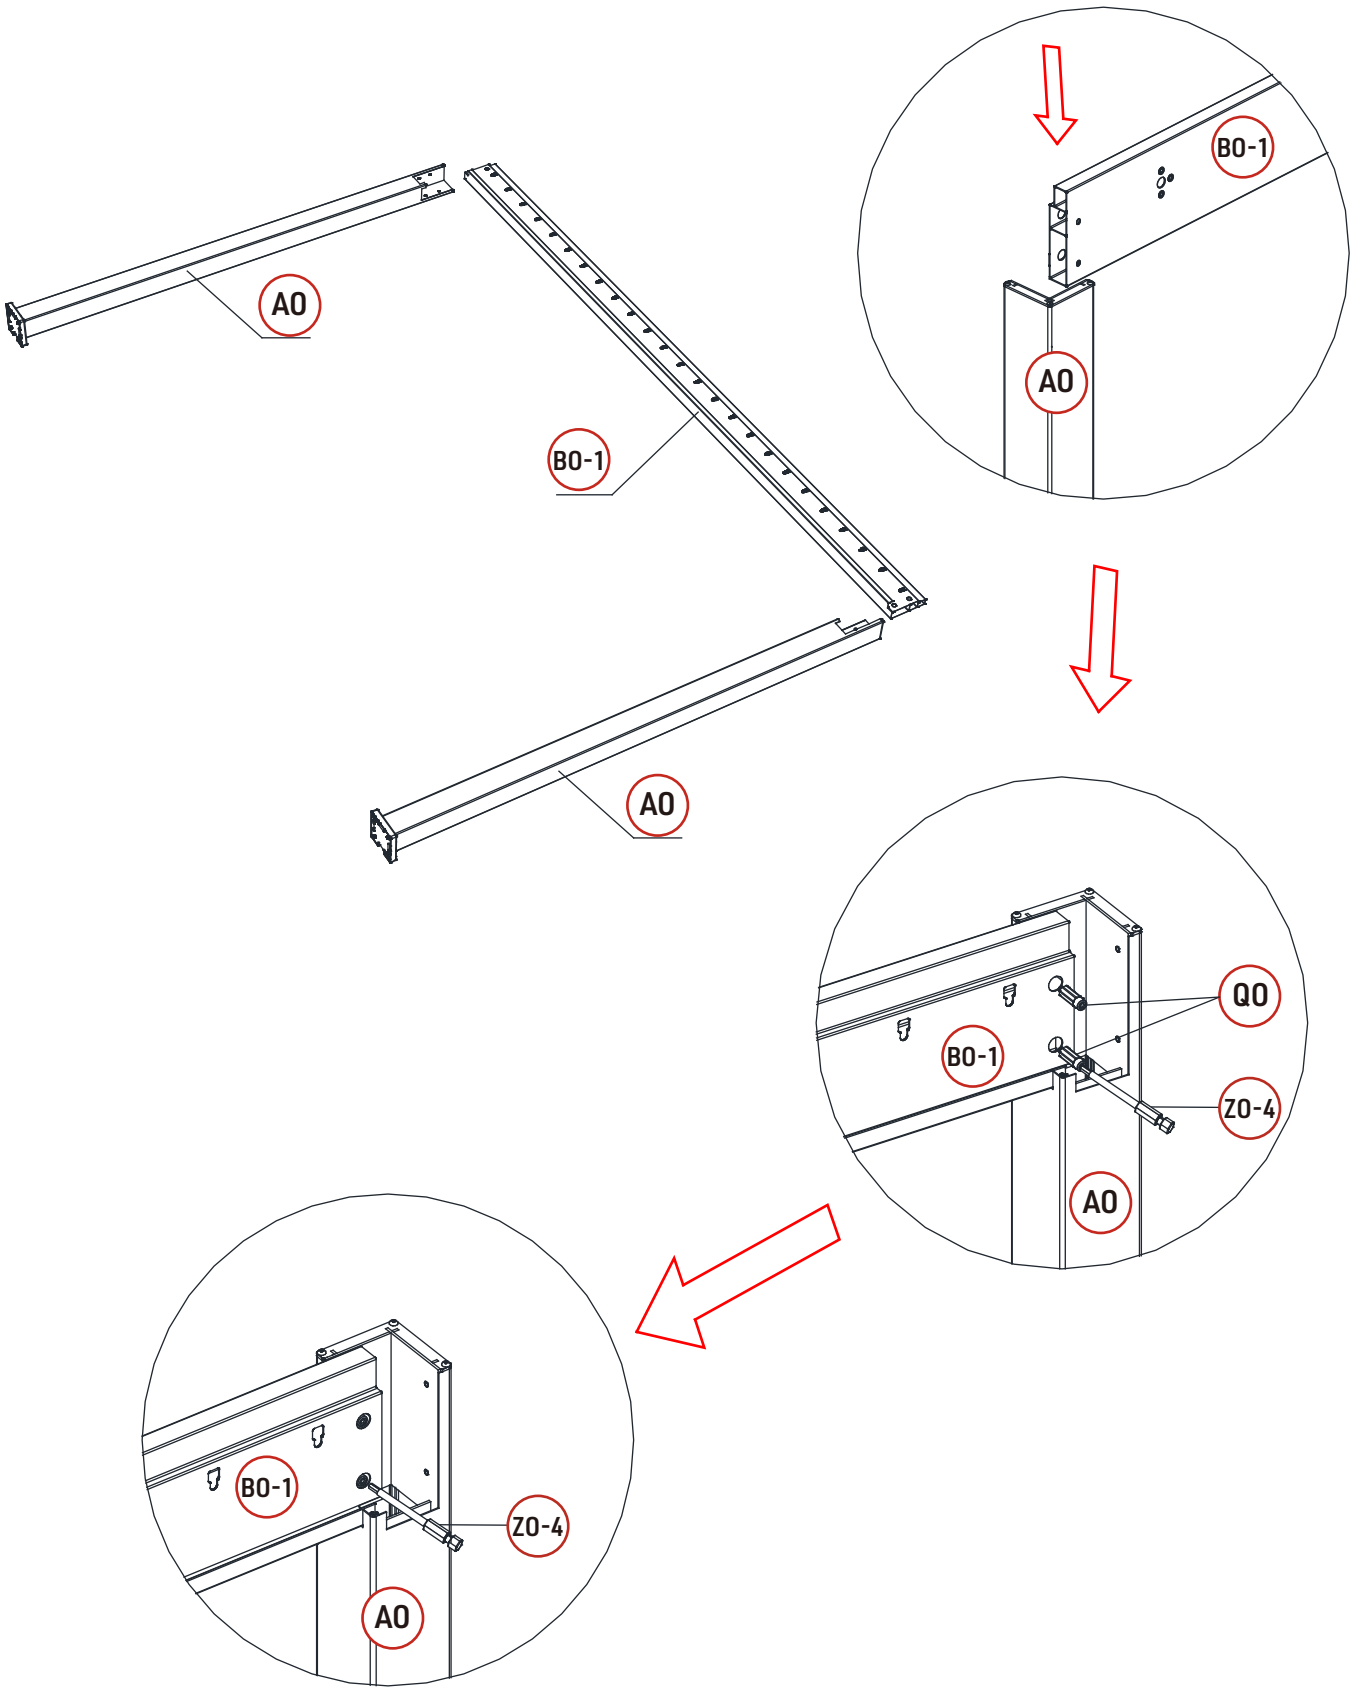

Installation Guide for Pergola 4m x 4m

| Carton | RET | QTY | | REF | QTY | | REF | QTY |
|--------|--------|-----|--|--------|-----|--|--------|-----|
| 1/5 | (A0) | 4 | | (I0) | 4 | | (J0) | 4 |
| | (T0) | 16 | | (X0-1) | 16 | | | |
| | | | | | | | | |
| 2/5 | (B0-1) | 1 | | (B0-2) | 1 | | (C0) | 2 |
| | (F0) | 1 | | (H0) | 1 | | (N0) | 1 |
| | (O0) | 1 | | (P0) | 1 | | (Q0) | 16 |
| | (R0) | 16 | | (S0) | 50 | | (U0) | 74 |
| | (U0-1) | 25 | | (V0) | 75 | | (X0) | 49 |
| | (X0-2) | 25 | | (Y0) | 3 | | (Z0-1) | 1 |
| | (Z0-2) | 1 | | (Z0-3) | 1 | | (Z0-4) | 1 |
| | (Z0-5) | 1 | | (Z0-6) | 1 | | | |
| | | | | | | | | |
| 3/5 | (G0) | 7 | | (K0) | 1 | | (L0) | 24 |
| | (L0-1) | 25 | | (M0) | 49 | | (W0) | 200 |
| | | | | | | | | |
| 4/5 | (G0) | 9 | | | | | | |
| | | | | | | | | |
| 5/5 | (G0) | 9 | | | | | | |

| REF | PICTURE | QTY |
|------|--|-------|
| A0 |  | 4PCS |
| B0-1 |  | 1PCS |
| B0-2 |  | 1PCS |
| C0 |  | 2PCS |
| F0 |  | 1PCS |
| G0 |  | 25PCS |
| H0 |  | 1PCS |

| REF | PICTURE | QTY |
|------|---|-------|
| IO |  | 4PCS |
| JO |  | 4PCS |
| KO |  | 1PCS |
| LO |  | 24PCS |
| LO-1 |  | 25PCS |
| MO |  | 49PCS |
| NO |  | 1PCS |
| OO |  | 1PCS |
| PO |  | 1PCS |
| QO |  | 16PCS |
| RO |  | 16PCS |
| SO |  | 50PCS |
| TO |  8X80 | 16PCS |

| REF | PICTURE | QTY |
|------|--|--------|
| UO |  lock nut | 74PCS |
| UO-1 |  plastic nut | 25PCS |
| VO |  | 75PCS |
| WO |  4X16 | 200PCS |
| XO |  6X40 | 49PCS |
| XO-1 |  6X35 | 16PCS |
| XO-2 |  6X20 | 25PCS |
| YO |  6X45 | 3PCS |
| ZO-1 |  4mm | 1PCS |
| ZO-2 |  4mm | 1PCS |
| ZO-3 |  6mm | 1PCS |
| ZO-4 |  6mm | 1PCS |
| ZO-5 |  10mm | 1PCS |
| ZO-6 |  T20 | 1PCS |

ATTENTION!!!

Please open the louvers to vertical in winter and snowing weather to protect your pergola!

Tools Required for Installation

 **K0 X1**

X24

X25

X1

X24