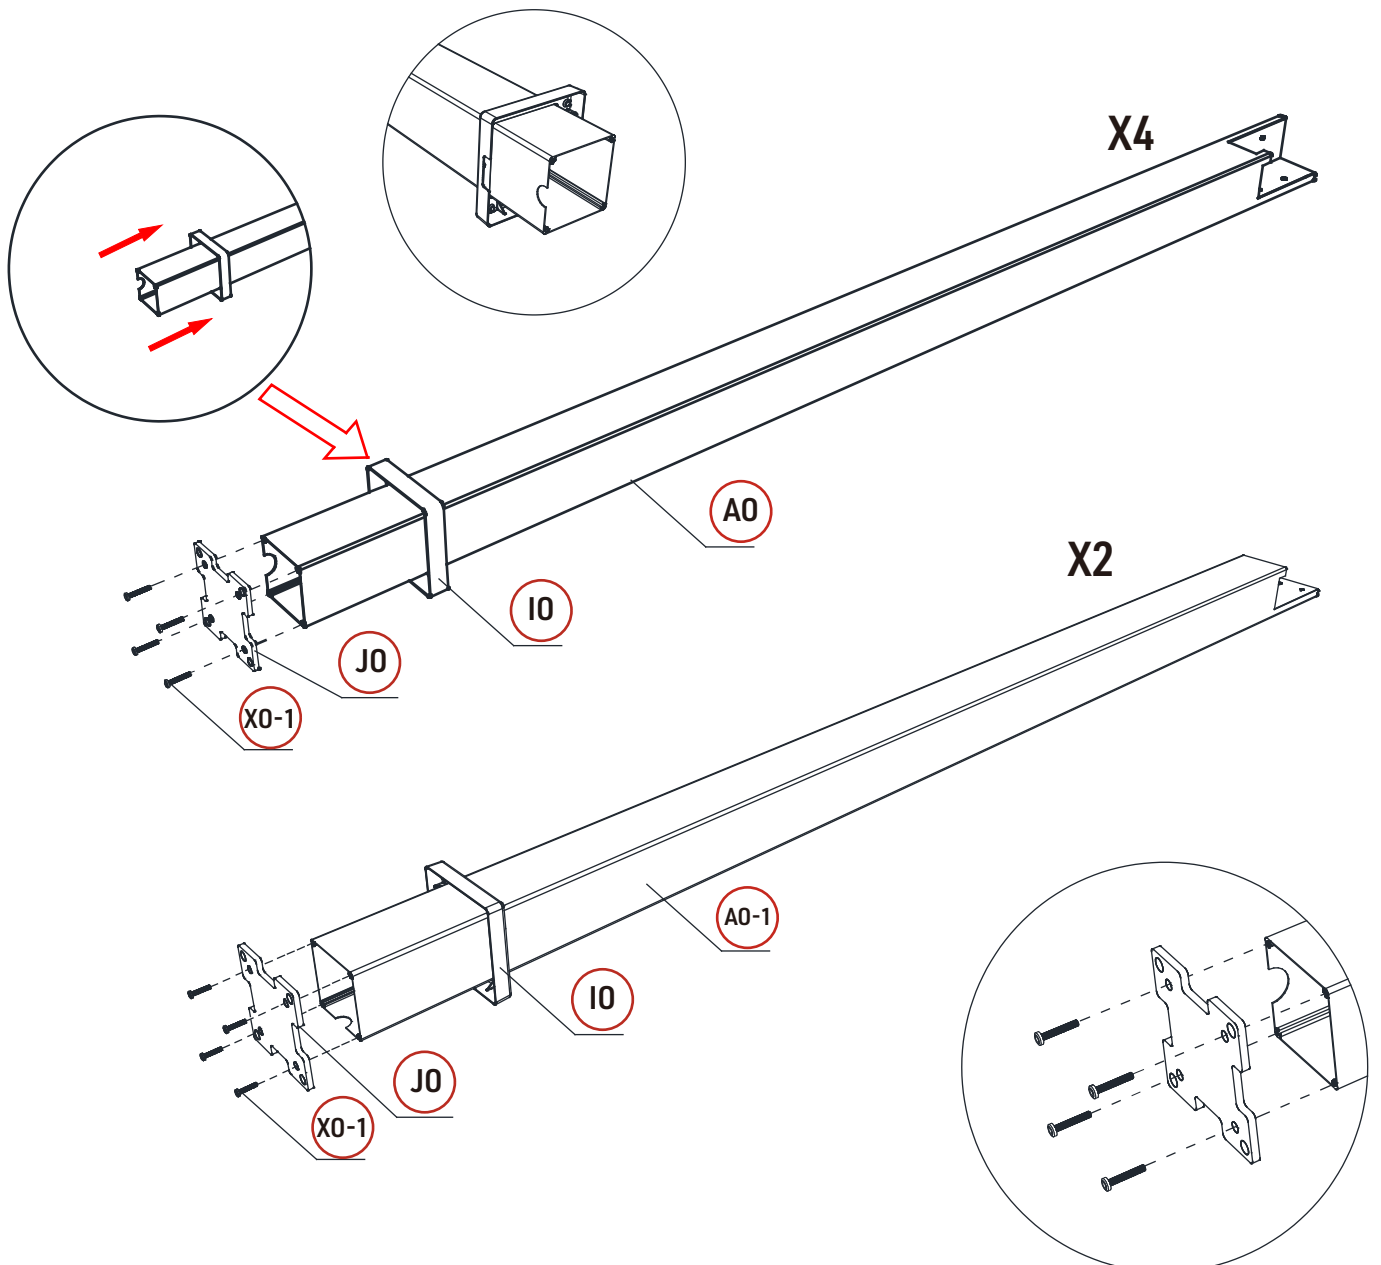

ATTENTION!!!

Please open the louvers to vertical in winter and snowing weather to protect your pergola!

Tools Required for Installation