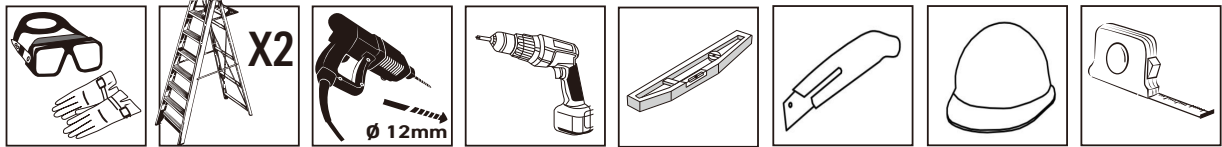

ATTENTION!!!

Please open the louvers to vertical in winter and snowing weather to protect your pergola!

Tools Required for Installation