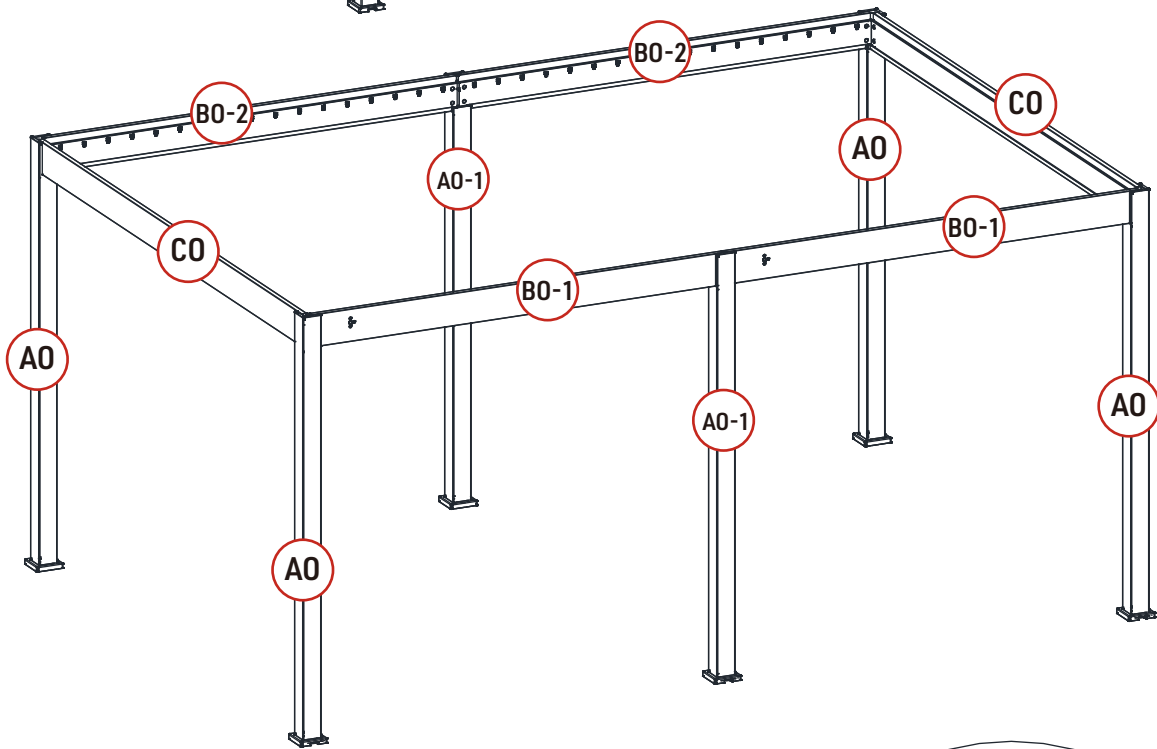

ATTENTION!!!

Please open the louvers to vertical in winter and snowing weather to protect your pergola!

Tools Required for Installation

 **K0 X2**

X32

X34

X2

X32