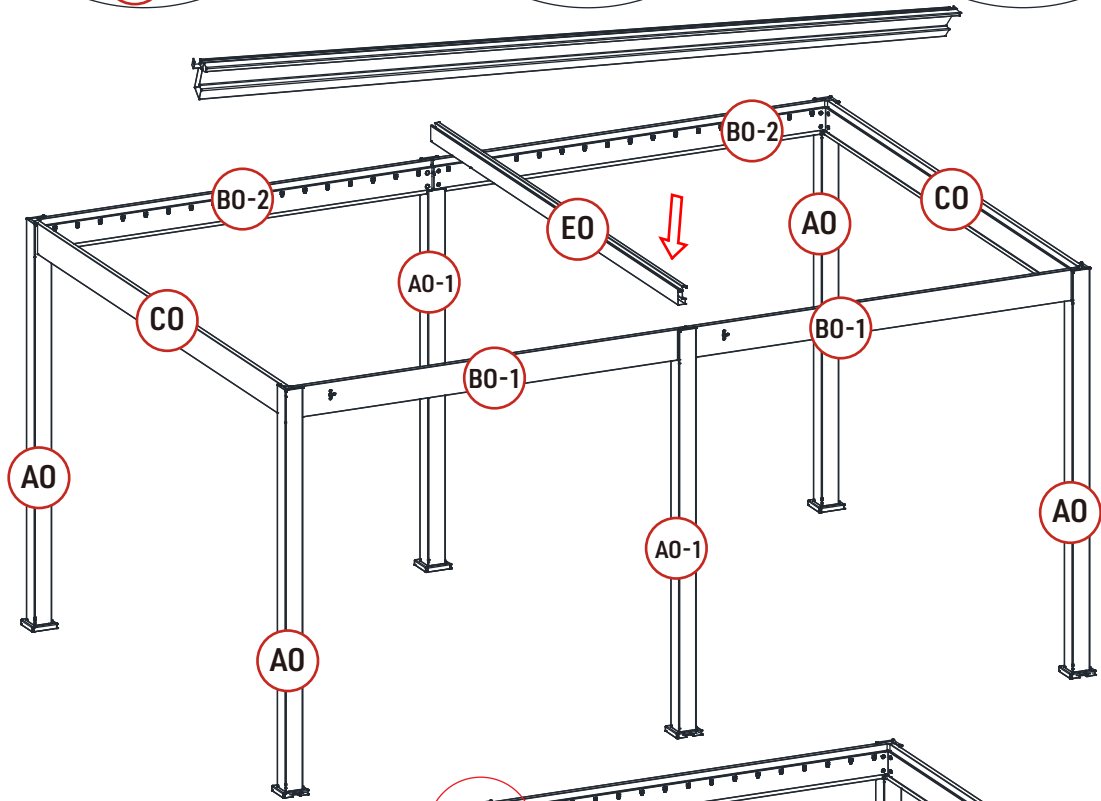

ATTENTION!!!

Please open the louvers to vertical in winter and snowing weather to protect your pergola!

Tools Required for Installation

 **K0 X2**

X32

X34

X2

X32