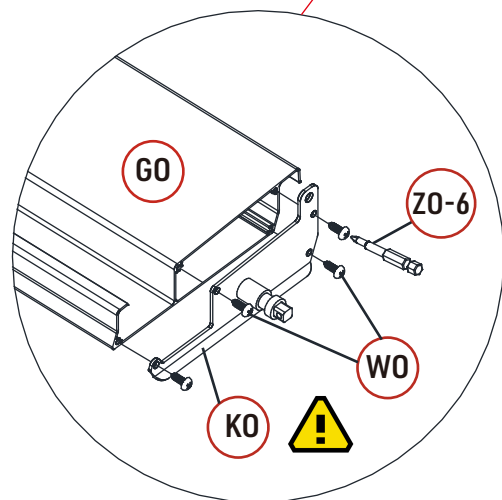

REF	PICTURE	QTY
A0		4PCS
A0-1		2PCS
B0-1		2PCS
B0-2		2PCS
C0		2PCS
E0		1PCS
F0		2PCS
G0		34PCS
H0		2PCS

REF	PICTURE	QTY
IO		6PCS
JO		6PCS
KO		2PCS
LO		32PCS
LO-1		34PCS
MO		66PCS
NO		2PCS
OO		2PCS
PO		2PCS
QO		24PCS
QO-1		2PCS
RO		24PCS
SO		68PCS
TO	 8X80	24PCS
UO	 lock nut	100PCS

REF	PICTURE	QTY
UO-1	 plastic nut	34PCS
VO		102PCS
WO	 4X16	276PCS
WO-1	 5X19	2PCS
XO	 6X40	66PCS
XO-1	 6X35	24PCS
XO-2	 6X20	34PCS
YO	 6X45	6PCS
ZO-1	 4mm	1PCS
ZO-2	 4mm	1PCS
ZO-3	 6mm	1PCS
ZO-4	 6mm	1PCS
ZO-5	 10mm	1PCS
ZO-6	 T20	1PCS
ZO-7		1PCS

ATTENTION!!!

Please open the louvers to vertical in winter and snowing weather to protect your pergola!

Tools Required for Installation

 **K0 X2**

X32

X34

X2

X32