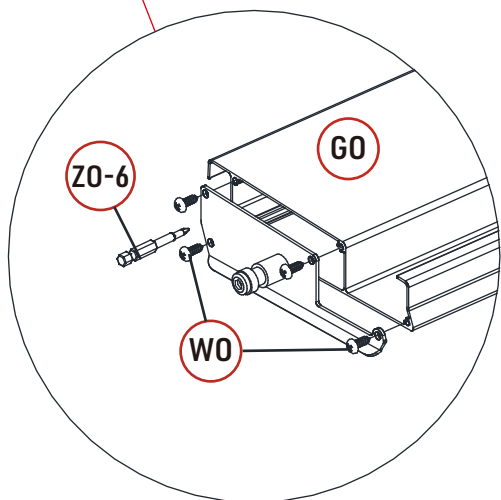

REF	PICTURE	QTY
A0		4PCS
A0-1		2PCS
B0-1		2PCS
B0-2		2PCS
C0		2PCS
E0		1PCS
F0		2PCS
G0		34PCS
H0		2PCS

REF	PICTURE	QTY
IO		6PCS
JO		6PCS
KO		2PCS
LO		32PCS
LO-1		34PCS
MO		66PCS
NO		2PCS
OO		2PCS
PO		2PCS
QO		24PCS
QO-1		2PCS
RO		24PCS
SO		68PCS
TO	 8X80	24PCS
UO	 lock nut	100PCS

REF	PICTURE	QTY
UO-1	 plastic nut	34PCS
VO		102PCS
WO	 4X16	276PCS
WO-1	 5X19	2PCS
XO	 6X40	66PCS
XO-1	 6X35	24PCS
XO-2	 6X20	34PCS
YO	 6X45	6PCS
ZO-1	 4mm	1PCS
ZO-2	 4mm	1PCS
ZO-3	 6mm	1PCS
ZO-4	 6mm	1PCS
ZO-5	 10mm	1PCS
ZO-6	 T20	1PCS
ZO-7		1PCS

ATTENTION!!!

Please open the louvers to vertical in winter and snowing weather to protect your pergola!

Tools Required for Installation

 **K0 X2**

X32

X34

X2

X32