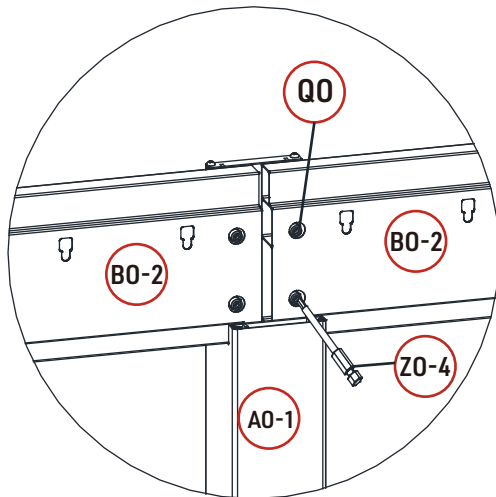

REF	PICTURE	QTY
A0		4PCS
A0-1		2PCS
B0-1		2PCS
B0-2		2PCS
C0		2PCS
E0		1PCS
F0		2PCS
G0		34PCS
H0		2PCS

REF	PICTURE	QTY
IO		6PCS
JO		6PCS
KO		2PCS
LO		32PCS
LO-1		34PCS
MO		66PCS
NO		2PCS
OO		2PCS
PO		2PCS
QO		24PCS
QO-1		2PCS
RO		24PCS
SO		68PCS
TO	 8X80	24PCS
UO	 lock nut	100PCS

ATTENTION!!!

Please open the louvers to vertical in winter and snowing weather to protect your pergola!

Tools Required for Installation

 **K0 X2**

X32

X34

X2

X32