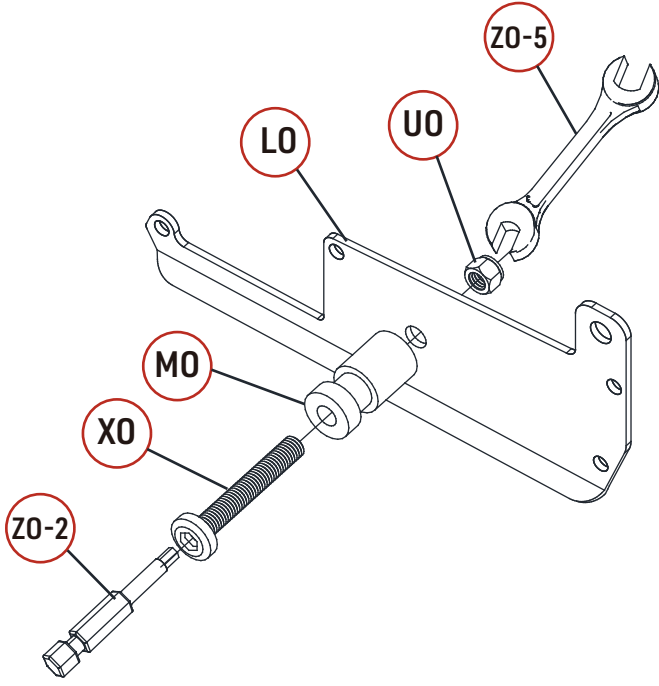

REF	PICTURE	QTY
A0		4PCS
A0-1		2PCS
B0-1		2PCS
B0-2		2PCS
C0		2PCS
E0		1PCS
F0		2PCS
G0		34PCS
H0		2PCS

REF	PICTURE	QTY
IO		6PCS
JO		6PCS
KO		2PCS
LO		32PCS
LO-1		34PCS
MO		66PCS
NO		2PCS
OO		2PCS
PO		2PCS
QO		24PCS
QO-1		2PCS
RO		24PCS
SO		68PCS
TO	 8X80	24PCS
UO	 lock nut	100PCS

REF	PICTURE	QTY
UO-1	 plastic nut	34PCS
VO		102PCS
WO	 4X16	276PCS
WO-1	 5X19	2PCS
XO	 6X40	66PCS
XO-1	 6X35	24PCS
XO-2	 6X20	34PCS
YO	 6X45	6PCS
ZO-1	 4mm	1PCS
ZO-2	 4mm	1PCS
ZO-3	 6mm	1PCS
ZO-4	 6mm	1PCS
ZO-5	 10mm	1PCS
ZO-6	 T20	1PCS
ZO-7		1PCS

ATTENTION!!!

Please open the louvers to vertical in winter and snowing weather to protect your pergola!

Tools Required for Installation

 **K0 X2**

X32

X34

X2

X32