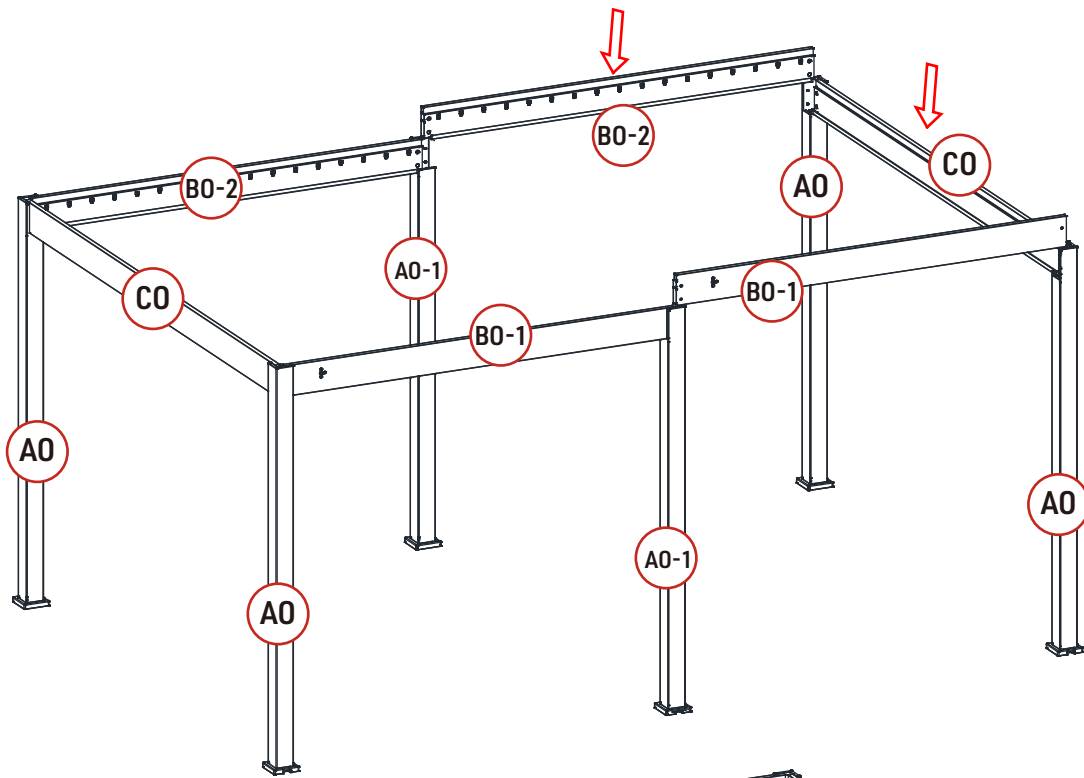

ATTENTION!!!

Please open the louvers to vertical in winter and snowing weather to protect your pergola!

Tools Required for Installation

 **K0 X2**

X32

X34

X2

X32