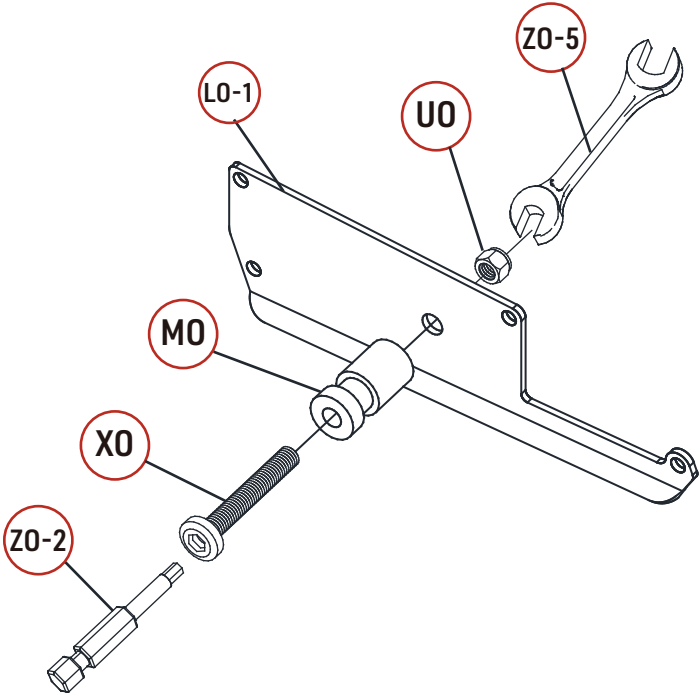

REF	PICTURE	QTY
A0		4PCS
A0-1		2PCS
B0-1		2PCS
B0-2		2PCS
C0		2PCS
E0		1PCS
F0		2PCS
G0		34PCS
H0		2PCS

REF	PICTURE	QTY
IO		6PCS
JO		6PCS
KO		2PCS
LO		32PCS
LO-1		34PCS
MO		66PCS
NO		2PCS
OO		2PCS
PO		2PCS
QO		24PCS
QO-1		2PCS
RO		24PCS
SO		68PCS
TO	 8X80	24PCS
UO	 lock nut	100PCS

REF	PICTURE	QTY
UO-1	 plastic nut	34PCS
VO		102PCS
WO	 4X16	276PCS
WO-1	 5X19	2PCS
XO	 6X40	66PCS
XO-1	 6X35	24PCS
XO-2	 6X20	34PCS
YO	 6X45	6PCS
ZO-1	 4mm	1PCS
ZO-2	 4mm	1PCS
ZO-3	 6mm	1PCS
ZO-4	 6mm	1PCS
ZO-5	 10mm	1PCS
ZO-6	 T20	1PCS
ZO-7		1PCS

ATTENTION!!!

Please open the louvers to vertical in winter and snowing weather to protect your pergola!

Tools Required for Installation

 **K0 X2**

X32

X34

X2

X32