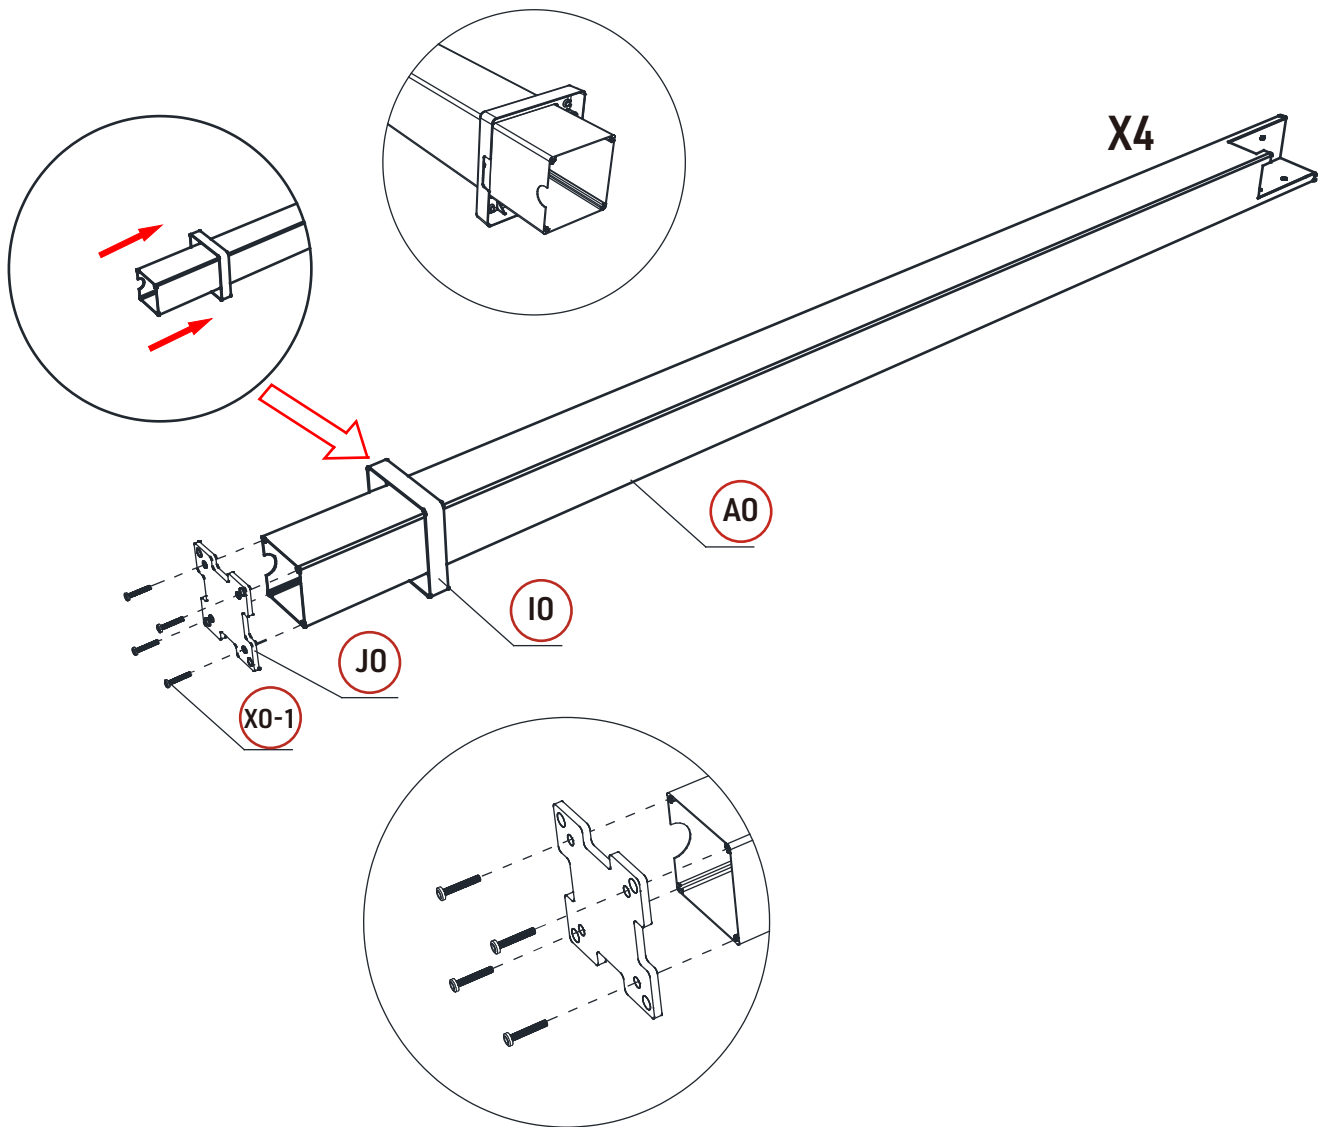

ATTENTION!!!

Please open the louvers to vertical in winter and snowing weather to protect your pergola!

Tools Required for Installation