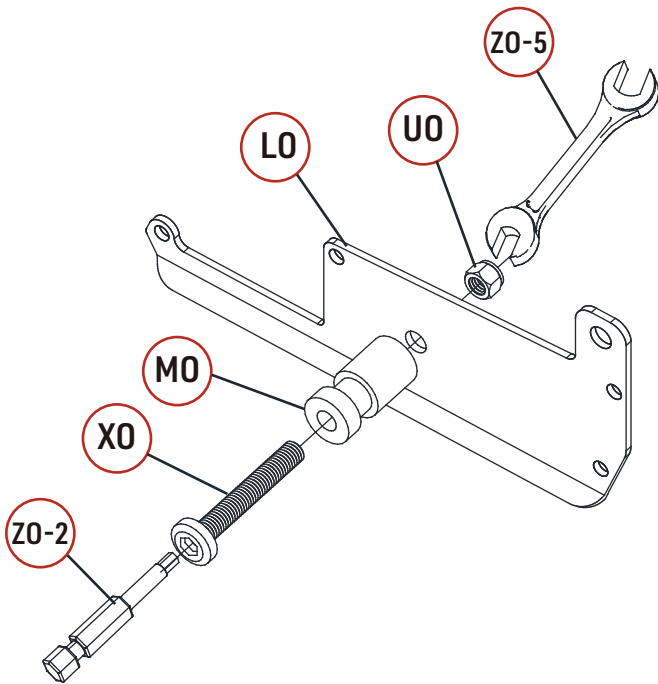

REF	PICTURE	QTY
A0		4PCS
B0-1		1PCS
B0-2		1PCS
C0		2PCS
F0		1PCS
G0		25PCS
H0		1PCS

REF	PICTURE	QTY
IO		4PCS
JO		4PCS
KO		1PCS
LO		24PCS
LO-1		25PCS
MO		49PCS
NO		1PCS
OO		1PCS
PO		1PCS
QO		16PCS
RO		16PCS
SO		50PCS
TO	 8X80	16PCS

REF	PICTURE	QTY
UO	 防松螺母	74PCS
UO-1	 塑料螺母	25PCS
VO		75PCS
WO	 4X16	200PCS
XO	 6X40	49PCS
XO-1	 6X35	16PCS
XO-2	 6X20	25PCS
YO	 6X45	3PCS
ZO-1	 4mm	1PCS
ZO-2	 4mm	1PCS
ZO-3	 6mm	1PCS
ZO-4	 6mm	1PCS
ZO-5	 10mm	1PCS
ZO-6	 T20	1PCS

ATTENTION!!!

Please open the louvers to vertical in winter and snowing weather to protect your pergola!

Tools Required for Installation

 **K0 X1**

X24

X25

X1

X24