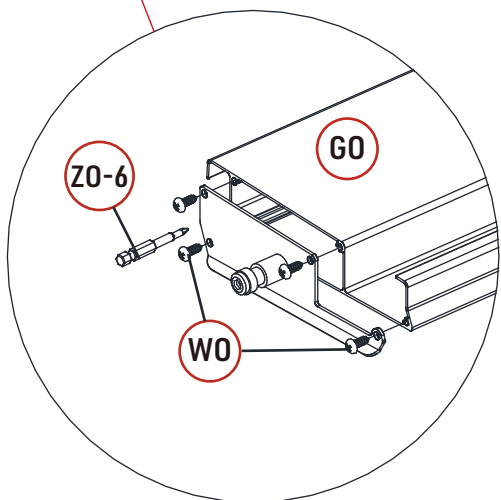

REF	PICTURE	QTY
UO	 防松螺母	74PCS
UO-1	 塑料螺母	25PCS
VO		75PCS
WO	 4X16	200PCS
XO	 6X40	49PCS
XO-1	 6X35	16PCS
XO-2	 6X20	25PCS
YO	 6X45	3PCS
ZO-1	 4mm	1PCS
ZO-2	 4mm	1PCS
ZO-3	 6mm	1PCS
ZO-4	 6mm	1PCS
ZO-5	 10mm	1PCS
ZO-6	 T20	1PCS

ATTENTION!!!

Please open the louvers to vertical in winter and snowing weather to protect your pergola!

Tools Required for Installation

 **K0 X1**

X24

X25

X1

X24