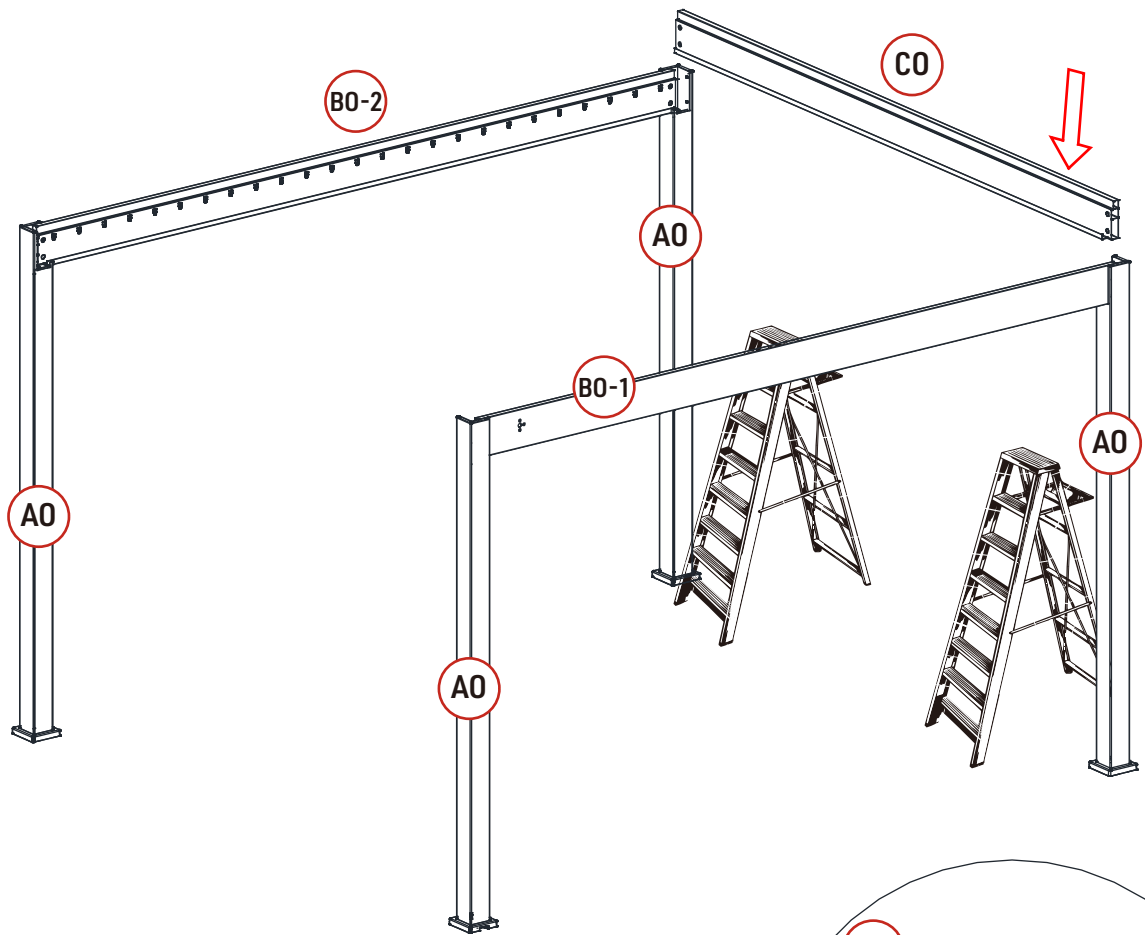

ATTENTION!!!

Please open the louvers to vertical in winter and snowing weather to protect your pergola!

Tools Required for Installation

 **K0 X1**

X24

X25

X1

X24