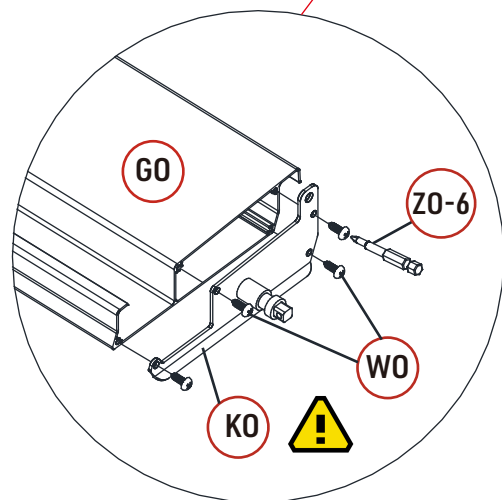

REF	PICTURE	QTY
UO	 防松螺母	74PCS
UO-1	 塑料螺母	25PCS
VO		75PCS
WO	 4X16	200PCS
XO	 6X40	49PCS
XO-1	 6X35	16PCS
XO-2	 6X20	25PCS
YO	 6X45	3PCS
ZO-1	 4mm	1PCS
ZO-2	 4mm	1PCS
ZO-3	 6mm	1PCS
ZO-4	 6mm	1PCS
ZO-5	 10mm	1PCS
ZO-6	 T20	1PCS

ATTENTION!!!

Please open the louvers to vertical in winter and snowing weather to protect your pergola!

Tools Required for Installation

 **K0 X1**

X24

X25

X1

X24