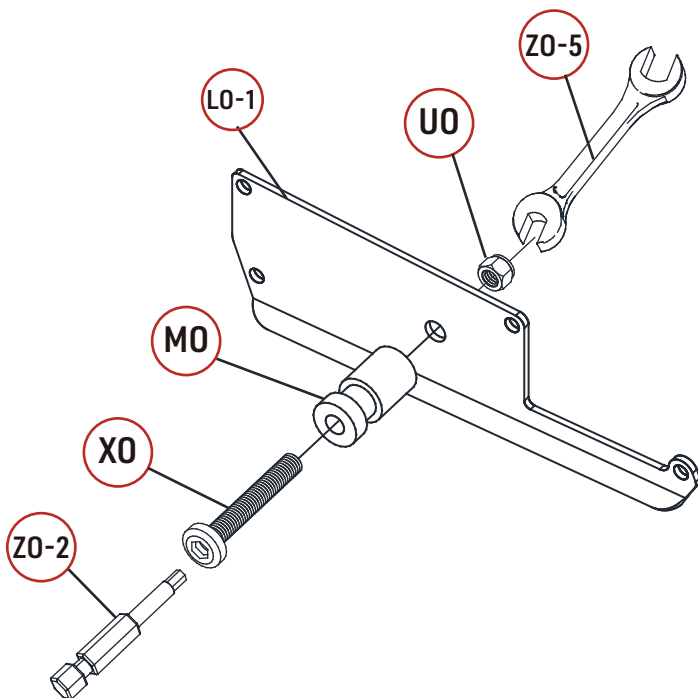

REF	PICTURE	QTY
A0		4PCS
B0-1		1PCS
B0-2		1PCS
C0		2PCS
F0		1PCS
G0		25PCS
H0		1PCS

REF	PICTURE	QTY
IO		4PCS
JO		4PCS
KO		1PCS
LO		24PCS
LO-1		25PCS
MO		49PCS
NO		1PCS
OO		1PCS
PO		1PCS
QO		16PCS
RO		16PCS
SO		50PCS
TO	 8X80	16PCS

REF	PICTURE	QTY
UO	 防松螺母	74PCS
UO-1	 塑料螺母	25PCS
VO		75PCS
WO	 4X16	200PCS
XO	 6X40	49PCS
XO-1	 6X35	16PCS
XO-2	 6X20	25PCS
YO	 6X45	3PCS
ZO-1	 4mm	1PCS
ZO-2	 4mm	1PCS
ZO-3	 6mm	1PCS
ZO-4	 6mm	1PCS
ZO-5	 10mm	1PCS
ZO-6	 T20	1PCS

ATTENTION!!!

Please open the louvers to vertical in winter and snowing weather to protect your pergola!

Tools Required for Installation

 **K0 X1**

X24

X25

X1

X24