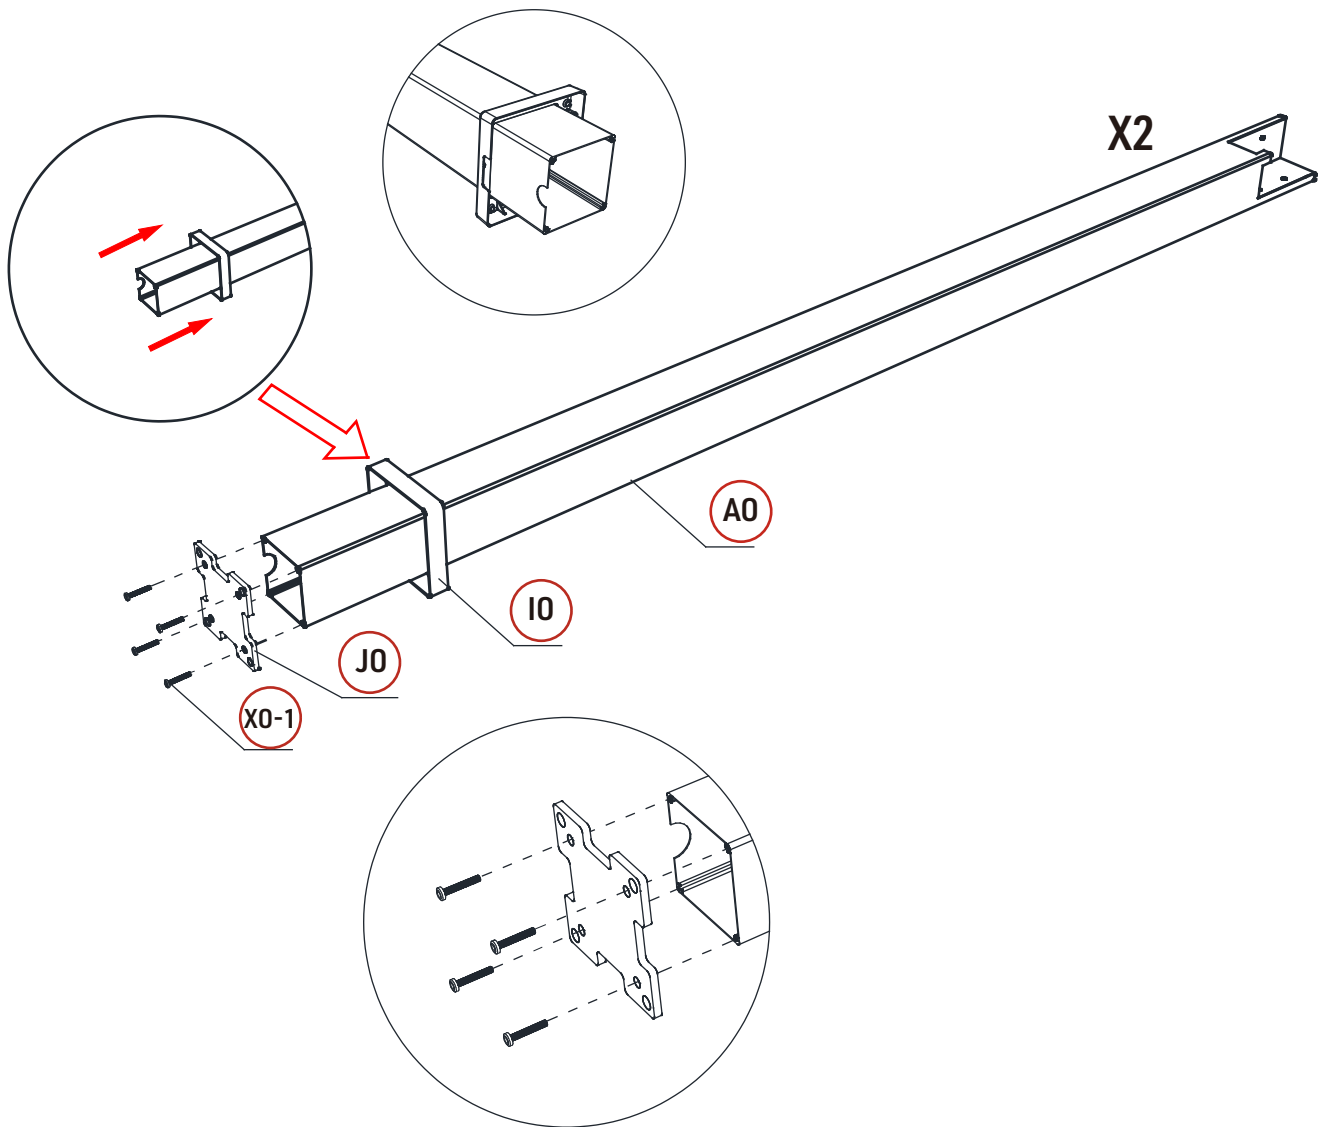

ATTENTION!!!

Please open the louvers to vertical in winter and snowing weather to protect your pergola!

Tools Required for Installation