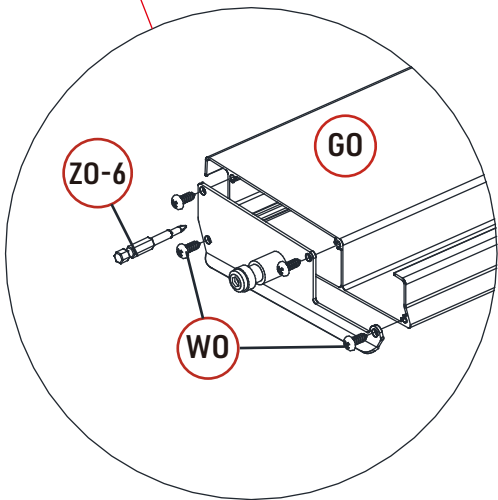

REF	PICTURE	QTY
A0		2PCS
B0-1		1PCS
B0-2		1PCS
C0-1		1PCS
C0-2		1PCS
F0		1PCS
G0		25PCS
H0		1PCS

REF	PICTURE	QTY
IO		2PCS
JO		2PCS
KO		1PCS
LO		24PCS
LO-1		25PCS
LO-2		2PCS
MO		49PCS
NO		1PCS
OO		1PCS
PO		1PCS
QO		8PCS
RO		8PCS
SO		50PCS
TO	 10X80	8PCS
TO-1	 8X100	7PCS
UO	 lock nut	74PCS

REF	PICTURE	QTY
UO-1	 plastic nut	25PCS
VO		25PCS
WO	 4X16	200PCS
XO	 6X40	49PCS
XO-1	 6X35	8 PCS
XO-2	 5X19	8 PCS
YO	 6X45	3PCS
ZO-1	 4mm	1PCS
ZO-2	 4mm	1PCS
ZO-3	 6mm	1PCS
ZO-4	 6mm	1PCS
ZO-5	 10mm	1PCS
ZO-6	 T20	1PCS
ZO-7		1PCS
ZO-8		1PCS

ATTENTION!!!

Please open the louvers to vertical in winter and snowing weather to protect your pergola!

Tools Required for Installation

 **K0 X1**

X24

X25

X1

X24