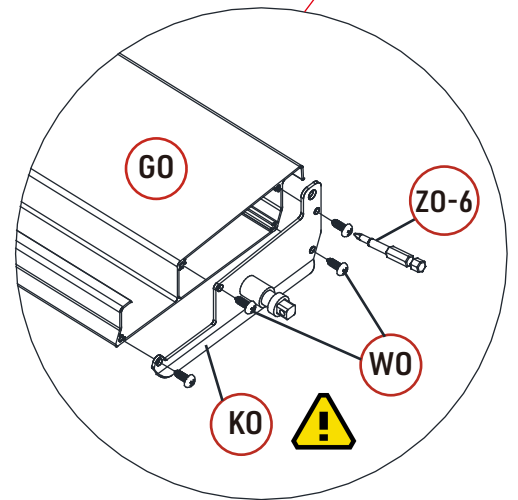

REF	PICTURE	QTY
A0		2PCS
B0-1		1PCS
B0-2		1PCS
C0-1		1PCS
C0-2		1PCS
F0		1PCS
G0		25PCS
H0		1PCS

REF	PICTURE	QTY
IO		2PCS
JO		2PCS
KO		1PCS
LO		24PCS
LO-1		25PCS
LO-2		2PCS
MO		49PCS
NO		1PCS
OO		1PCS
PO		1PCS
QO		8PCS
RO		8PCS
SO		50PCS
TO	 10X80	8PCS
TO-1	 8X100	7PCS
UO	 lock nut	74PCS

REF	PICTURE	QTY
UO-1	 plastic nut	25PCS
VO		25PCS
WO	 4X16	200PCS
XO	 6X40	49PCS
XO-1	 6X35	8 PCS
XO-2	 5X19	8 PCS
YO	 6X45	3PCS
ZO-1	 4mm	1PCS
ZO-2	 4mm	1PCS
ZO-3	 6mm	1PCS
ZO-4	 6mm	1PCS
ZO-5	 10mm	1PCS
ZO-6	 T20	1PCS
ZO-7		1PCS
ZO-8		1PCS

ATTENTION!!!

Please open the louvers to vertical in winter and snowing weather to protect your pergola!

Tools Required for Installation

 **K0 X1**

X24

X25

X1

X24