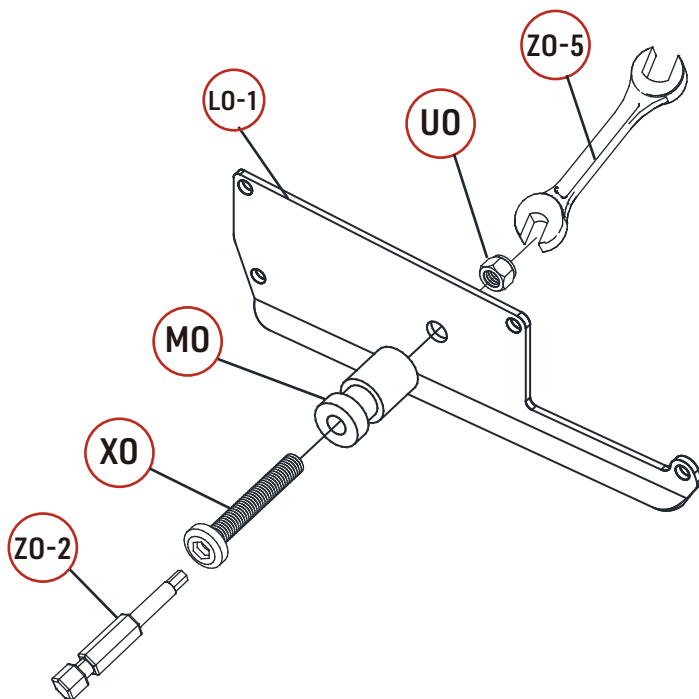

REF	PICTURE	QTY
A0		2PCS
B0-1		1PCS
B0-2		1PCS
C0-1		1PCS
C0-2		1PCS
F0		1PCS
G0		25PCS
H0		1PCS

REF	PICTURE	QTY
IO		2PCS
JO		2PCS
KO		1PCS
LO		24PCS
LO-1		25PCS
LO-2		2PCS
MO		49PCS
NO		1PCS
OO		1PCS
PO		1PCS
QO		8PCS
RO		8PCS
SO		50PCS
TO	 10X80	8PCS
TO-1	 8X100	7PCS
UO	 lock nut	74PCS

REF	PICTURE	QTY
UO-1	 plastic nut	25PCS
VO		25PCS
WO	 4X16	200PCS
XO	 6X40	49PCS
XO-1	 6X35	8 PCS
XO-2	 5X19	8 PCS
YO	 6X45	3PCS
ZO-1	 4mm	1PCS
ZO-2	 4mm	1PCS
ZO-3	 6mm	1PCS
ZO-4	 6mm	1PCS
ZO-5	 10mm	1PCS
ZO-6	 T20	1PCS
ZO-7		1PCS
ZO-8		1PCS

ATTENTION!!!

Please open the louvers to vertical in winter and snowing weather to protect your pergola!

Tools Required for Installation

 **K0 X1**

X24

X25

X1

X24