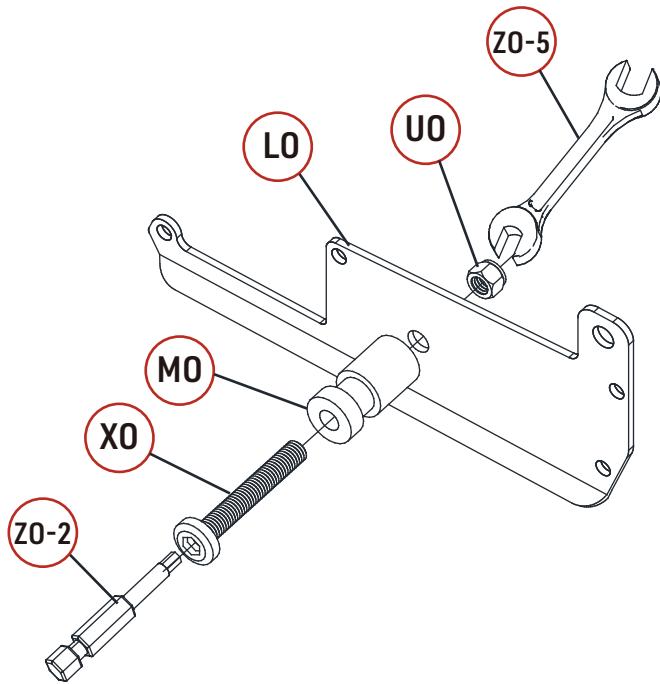

REF	PICTURE	QTY
A0		2PCS
B0-1		1PCS
B0-2		1PCS
C0-1		1PCS
C0-2		1PCS
F0		1PCS
G0		25PCS
H0		1PCS

REF	PICTURE	QTY
IO		2PCS
JO		2PCS
KO		1PCS
LO		24PCS
LO-1		25PCS
LO-2		2PCS
MO		49PCS
NO		1PCS
OO		1PCS
PO		1PCS
QO		8PCS
RO		8PCS
SO		50PCS
TO	 10X80	8PCS
TO-1	 8X100	7PCS
UO	 lock nut	74PCS

REF	PICTURE	QTY
UO-1	 plastic nut	25PCS
VO		25PCS
WO	 4X16	200PCS
XO	 6X40	49PCS
XO-1	 6X35	8 PCS
XO-2	 5X19	8 PCS
YO	 6X45	3PCS
ZO-1	 4mm	1PCS
ZO-2	 4mm	1PCS
ZO-3	 6mm	1PCS
ZO-4	 6mm	1PCS
ZO-5	 10mm	1PCS
ZO-6	 T20	1PCS
ZO-7		1PCS
ZO-8		1PCS

ATTENTION!!!

Please open the louvers to vertical in winter and snowing weather to protect your pergola!

Tools Required for Installation

 **K0 X1**

X24

X25

X1

X24