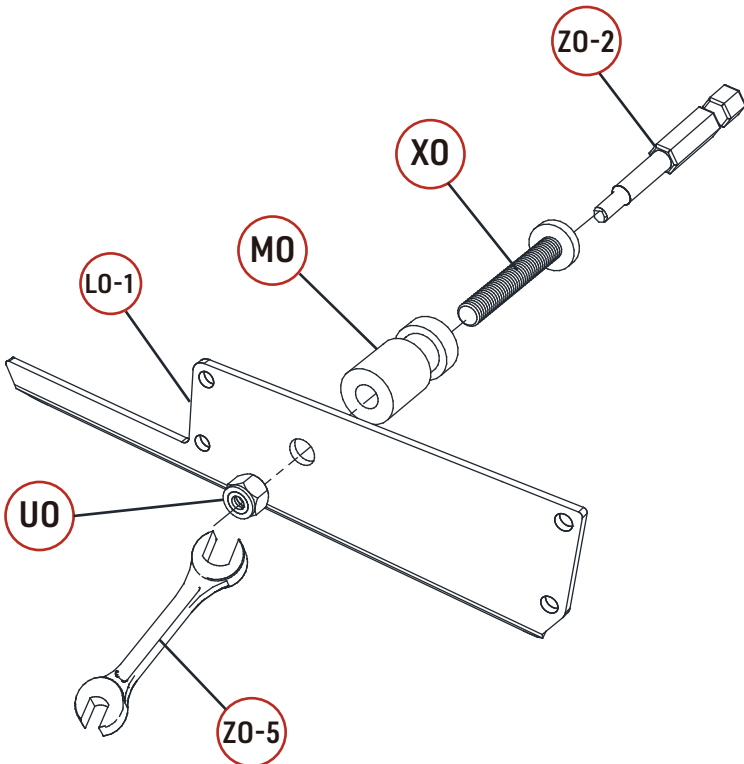

REF	PICTURE	QTY
A0		4PCS
A0-1		2PCS
B0-1		2PCS
B0-2		2PCS
C0		2PCS
D0		6PCS
E0		1PCS
F0		2PCS
G0		38PCS
H0		2PCS

REF	PICTURE	QTY
IO		6PCS
JO		6PCS
KO		2PCS
LO		36PCS
LO-1		38PCS
MO		74PCS
NO		2PCS
OO		2PCS
PO		2PCS
QO		24PCS
QO-1		2PCS
RO		24PCS
SO		76PCS
TO	 8X80	24PCS

REF	PICTURE	QTY
UO		112PCS
VO		38PCS
WO	 4X16	308PCS
WO-1	 5X19	2PCS
XO	 6X40	74PCS
XO-1	 6X35	24PCS
YO	 6X45	6PCS
ZO-1	 4mm	1PCS
ZO-2	 4mm	1PCS
ZO-3	 6mm	1PCS
ZO-4	 6mm	1PCS
ZO-5	 10mm	1PCS
ZO-6	 T20	1PCS
ZO-7		1PCS

ATTENTION!!!

Please open the louvers to vertical in winter and snowing weather to protect your pergola!

Tools Required for Installation

  **X1**

X37

X38

X2

X36