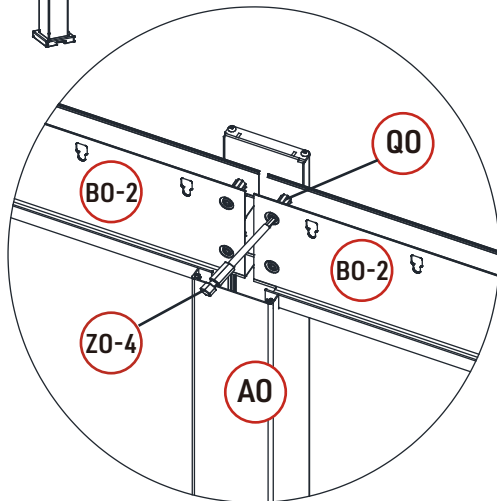

REF	PICTURE	QTY
UO		112PCS
VO		38PCS
WO	 4X16	308PCS
WO-1	 5X19	2PCS
XO	 6X40	74PCS
XO-1	 6X35	24PCS
YO	 6X45	6PCS
ZO-1	 4mm	1PCS
ZO-2	 4mm	1PCS
ZO-3	 6mm	1PCS
ZO-4	 6mm	1PCS
ZO-5	 10mm	1PCS
ZO-6	 T20	1PCS
ZO-7		1PCS

ATTENTION!!!

Please open the louvers to vertical in winter and snowing weather to protect your pergola!

Tools Required for Installation

  **X1**

X37

X38

X2

X36