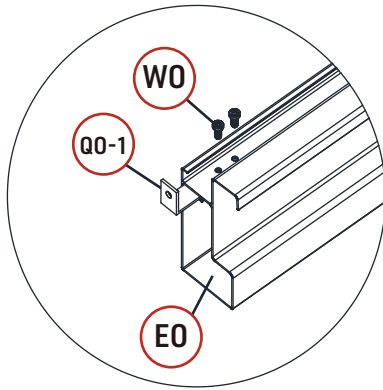

REF	PICTURE	QTY
UO		112PCS
VO		38PCS
WO	 4X16	308PCS
WO-1	 5X19	2PCS
XO	 6X40	74PCS
XO-1	 6X35	24PCS
YO	 6X45	6PCS
ZO-1	 4mm	1PCS
ZO-2	 4mm	1PCS
ZO-3	 6mm	1PCS
ZO-4	 6mm	1PCS
ZO-5	 10mm	1PCS
ZO-6	 T20	1PCS
ZO-7		1PCS

ATTENTION!!!

Please open the louvers to vertical in winter and snowing weather to protect your pergola!

Tools Required for Installation

  **X1**

X37

X38

X2

X36