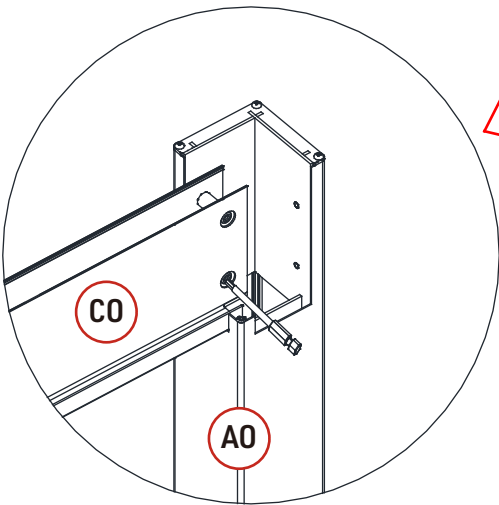

REF	PICTURE	QTY
UO		112PCS
VO		38PCS
WO	 4X16	308PCS
WO-1	 5X19	2PCS
XO	 6X40	74PCS
XO-1	 6X35	24PCS
YO	 6X45	6PCS
ZO-1	 4mm	1PCS
ZO-2	 4mm	1PCS
ZO-3	 6mm	1PCS
ZO-4	 6mm	1PCS
ZO-5	 10mm	1PCS
ZO-6	 T20	1PCS
ZO-7		1PCS

ATTENTION!!!

Please open the louvers to vertical in winter and snowing weather to protect your pergola!

Tools Required for Installation

  **X1**

X37

X38

X2

X36