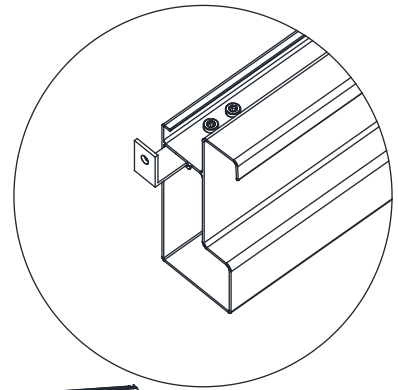

REF	PICTURE	QTY
UO		112PCS
VO		38PCS
WO	 4X16	308PCS
WO-1	 5X19	2PCS
XO	 6X40	74PCS
XO-1	 6X35	24PCS
YO	 6X45	6PCS
ZO-1	 4mm	1PCS
ZO-2	 4mm	1PCS
ZO-3	 6mm	1PCS
ZO-4	 6mm	1PCS
ZO-5	 10mm	1PCS
ZO-6	 T20	1PCS
ZO-7		1PCS

ATTENTION!!!

Please open the louvers to vertical in winter and snowing weather to protect your pergola!

Tools Required for Installation

  **X1**

X37

X38

X2

X36