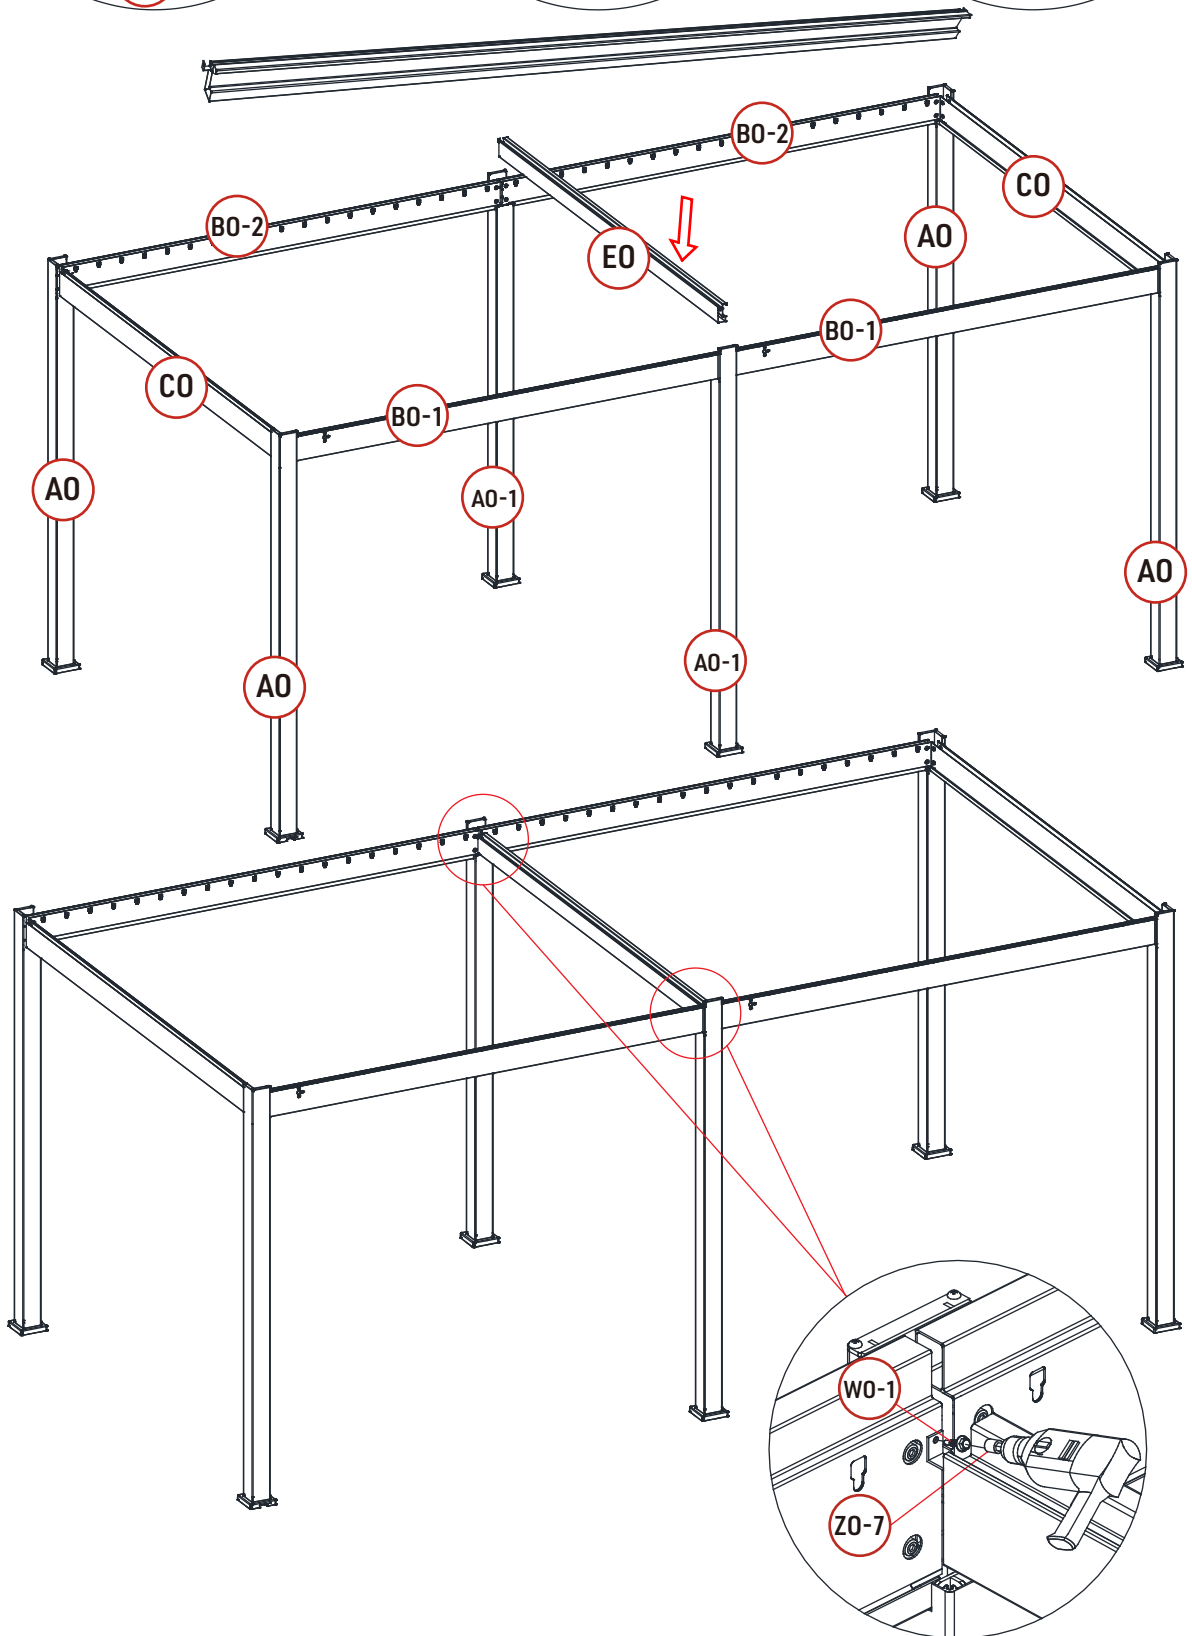

REF	PICTURE	QTY
A0		4PCS
A0-1		2PCS
B0-1		2PCS
B0-2		2PCS
C0		2PCS
D0		6PCS
E0		1PCS
F0		2PCS
G0		38PCS
H0		2PCS

REF	PICTURE	QTY
IO		6PCS
JO		6PCS
KO		2PCS
LO		36PCS
LO-1		38PCS
MO		74PCS
NO		2PCS
OO		2PCS
PO		2PCS
QO		24PCS
QO-1		2PCS
RO		24PCS
SO		76PCS
TO	 8X80	24PCS

REF	PICTURE	QTY
UO		112PCS
VO		38PCS
WO	 4X16	308PCS
WO-1	 5X19	2PCS
XO	 6X40	74PCS
XO-1	 6X35	24PCS
YO	 6X45	6PCS
ZO-1	 4mm	1PCS
ZO-2	 4mm	1PCS
ZO-3	 6mm	1PCS
ZO-4	 6mm	1PCS
ZO-5	 10mm	1PCS
ZO-6	 T20	1PCS
ZO-7		1PCS

ATTENTION!!!

Please open the louvers to vertical in winter and snowing weather to protect your pergola!

Tools Required for Installation

  **X1**

X37

X38

X2

X36