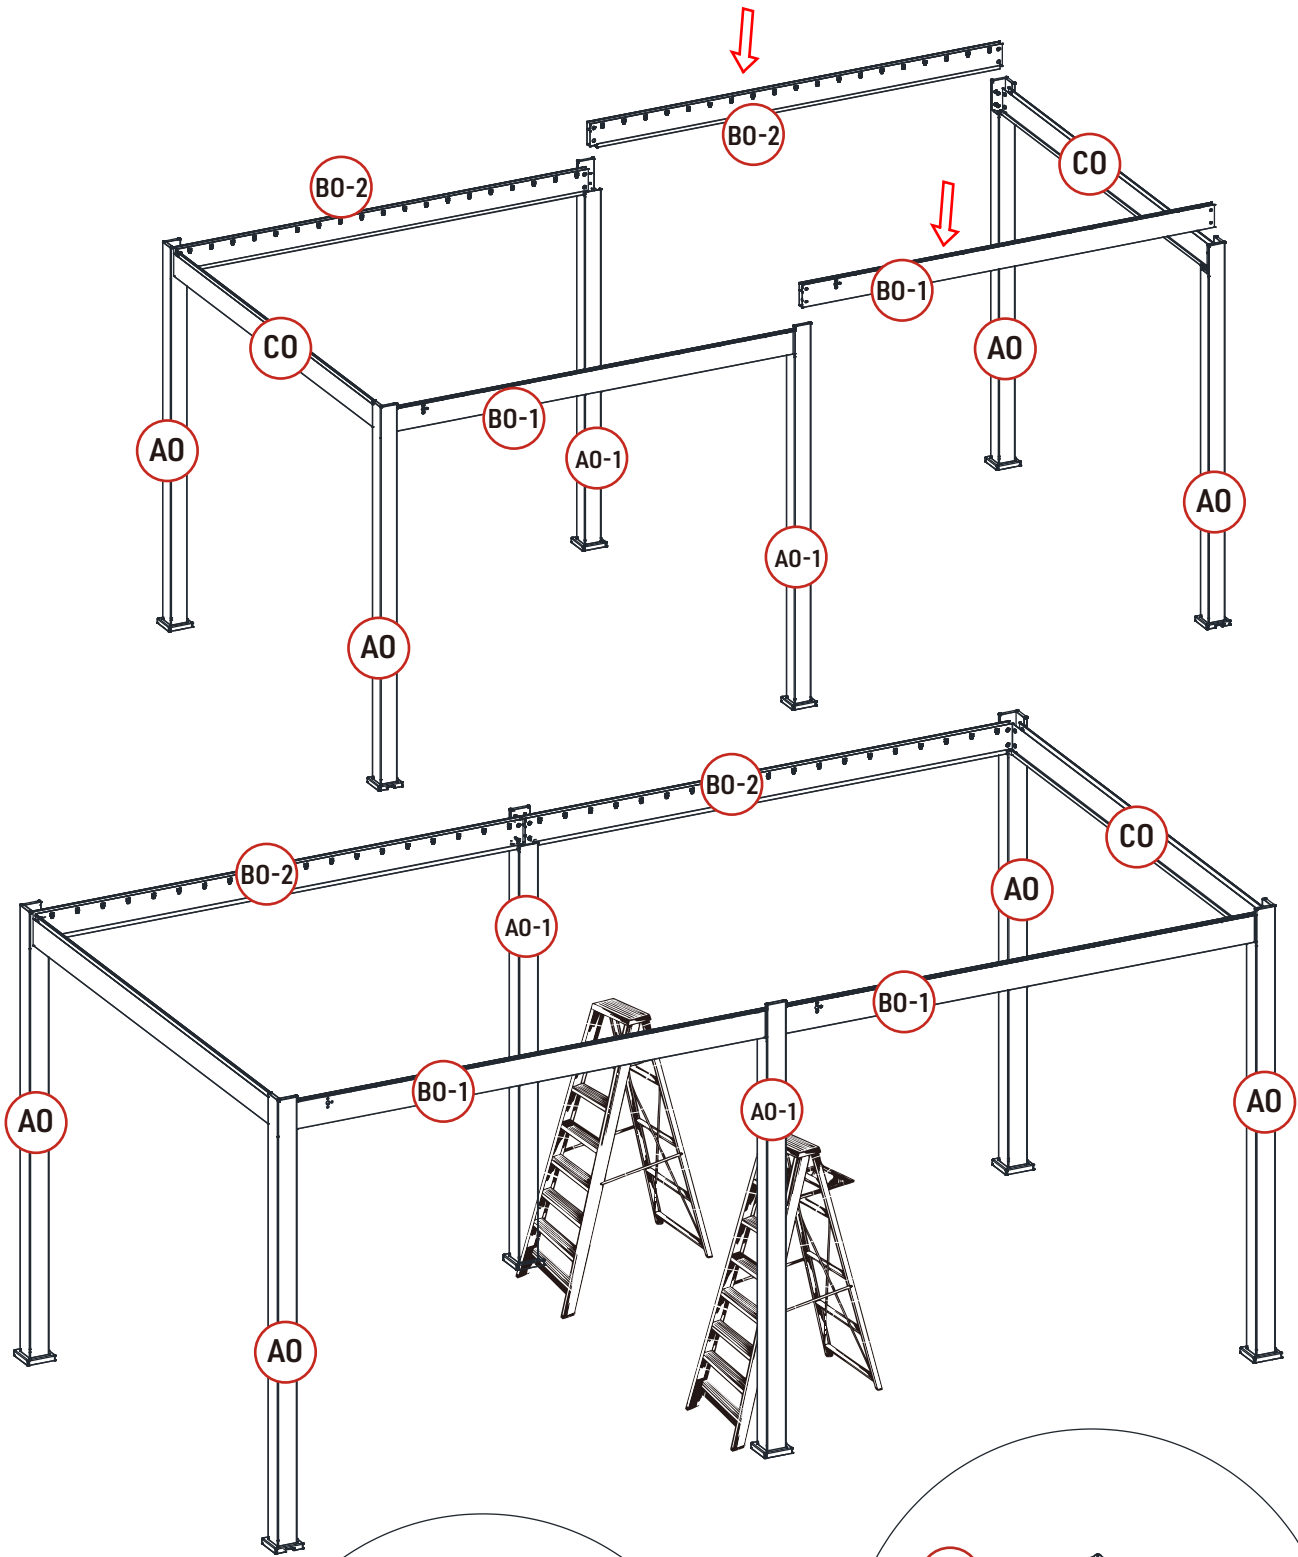

REF	PICTURE	QTY
UO		112PCS
VO		38PCS
WO	 4X16	308PCS
WO-1	 5X19	2PCS
XO	 6X40	74PCS
XO-1	 6X35	24PCS
YO	 6X45	6PCS
ZO-1	 4mm	1PCS
ZO-2	 4mm	1PCS
ZO-3	 6mm	1PCS
ZO-4	 6mm	1PCS
ZO-5	 10mm	1PCS
ZO-6	 T20	1PCS
ZO-7		1PCS

ATTENTION!!!

Please open the louvers to vertical in winter and snowing weather to protect your pergola!

Tools Required for Installation

  **X1**

X37

X38

X2

X36