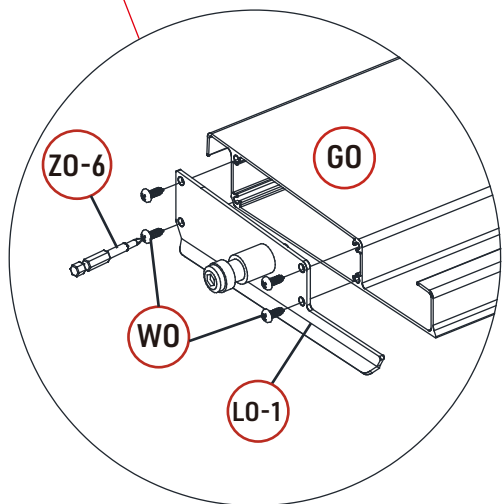

REF	PICTURE	QTY
UO		112PCS
VO		38PCS
WO	 4X16	308PCS
WO-1	 5X19	2PCS
XO	 6X40	74PCS
XO-1	 6X35	24PCS
YO	 6X45	6PCS
ZO-1	 4mm	1PCS
ZO-2	 4mm	1PCS
ZO-3	 6mm	1PCS
ZO-4	 6mm	1PCS
ZO-5	 10mm	1PCS
ZO-6	 T20	1PCS
ZO-7		1PCS

ATTENTION!!!

Please open the louvers to vertical in winter and snowing weather to protect your pergola!

Tools Required for Installation

  **X1**

X37

X38

X2

X36