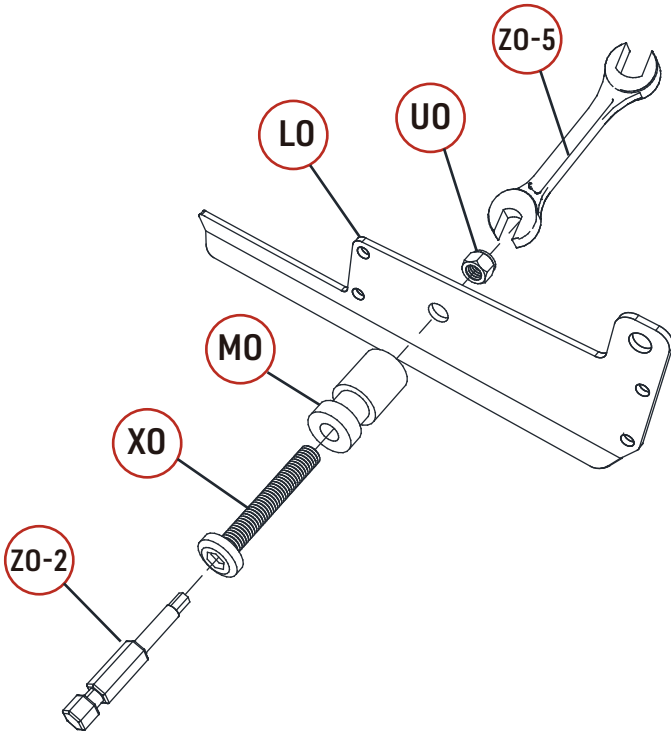

REF	PICTURE	QTY
A0		4PCS
A0-1		2PCS
B0-1		2PCS
B0-2		2PCS
C0		2PCS
D0		6PCS
E0		1PCS
F0		2PCS
G0		38PCS
H0		2PCS

REF	PICTURE	QTY
IO		6PCS
JO		6PCS
KO		2PCS
LO		36PCS
LO-1		38PCS
MO		74PCS
NO		2PCS
OO		2PCS
PO		2PCS
QO		24PCS
QO-1		2PCS
RO		24PCS
SO		76PCS
TO	 8X80	24PCS

REF	PICTURE	QTY
UO		112PCS
VO		38PCS
WO	 4X16	308PCS
WO-1	 5X19	2PCS
XO	 6X40	74PCS
XO-1	 6X35	24PCS
YO	 6X45	6PCS
ZO-1	 4mm	1PCS
ZO-2	 4mm	1PCS
ZO-3	 6mm	1PCS
ZO-4	 6mm	1PCS
ZO-5	 10mm	1PCS
ZO-6	 T20	1PCS
ZO-7		1PCS

ATTENTION!!!

Please open the louvers to vertical in winter and snowing weather to protect your pergola!

Tools Required for Installation

  **X1**

X37

X38

X2

X36