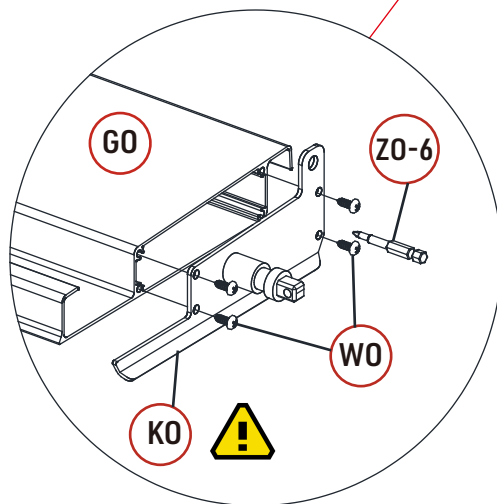

REF	PICTURE	QTY
UO		112PCS
VO		38PCS
WO	 4X16	308PCS
WO-1	 5X19	2PCS
XO	 6X40	74PCS
XO-1	 6X35	24PCS
YO	 6X45	6PCS
ZO-1	 4mm	1PCS
ZO-2	 4mm	1PCS
ZO-3	 6mm	1PCS
ZO-4	 6mm	1PCS
ZO-5	 10mm	1PCS
ZO-6	 T20	1PCS
ZO-7		1PCS

ATTENTION!!!

Please open the louvers to vertical in winter and snowing weather to protect your pergola!

Tools Required for Installation

  **X1**

X37

X38

X2

X36