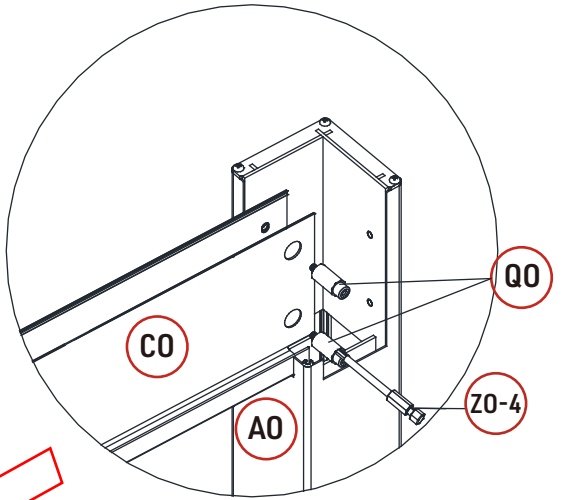

REF	PICTURE	QTY
UO		112PCS
VO		38PCS
WO	 4X16	308PCS
WO-1	 5X19	2PCS
XO	 6X40	74PCS
XO-1	 6X35	24PCS
YO	 6X45	6PCS
ZO-1	 4mm	1PCS
ZO-2	 4mm	1PCS
ZO-3	 6mm	1PCS
ZO-4	 6mm	1PCS
ZO-5	 10mm	1PCS
ZO-6	 T20	1PCS
ZO-7		1PCS

ATTENTION!!!

Please open the louvers to vertical in winter and snowing weather to protect your pergola!

Tools Required for Installation

  **X1**

X37

X38

X2

X36