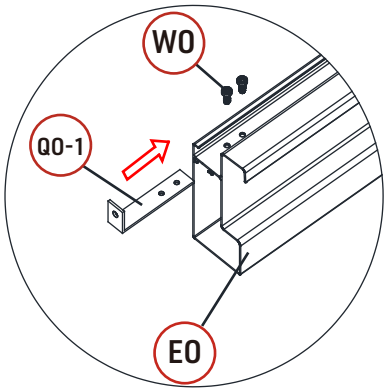

REF	PICTURE	QTY
UO		112PCS
VO		38PCS
WO	 4X16	308PCS
WO-1	 5X19	2PCS
XO	 6X40	74PCS
XO-1	 6X35	24PCS
YO	 6X45	6PCS
ZO-1	 4mm	1PCS
ZO-2	 4mm	1PCS
ZO-3	 6mm	1PCS
ZO-4	 6mm	1PCS
ZO-5	 10mm	1PCS
ZO-6	 T20	1PCS
ZO-7		1PCS

ATTENTION!!!

Please open the louvers to vertical in winter and snowing weather to protect your pergola!

Tools Required for Installation

  **X1**

X37

X38

X2

X36