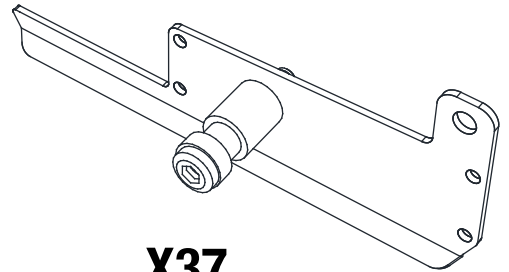

REF	PICTURE	QTY
UO		112PCS
VO		38PCS
WO	 4X16	308PCS
WO-1	 5X19	2PCS
XO	 6X40	74PCS
XO-1	 6X35	24PCS
YO	 6X45	6PCS
ZO-1	 4mm	1PCS
ZO-2	 4mm	1PCS
ZO-3	 6mm	1PCS
ZO-4	 6mm	1PCS
ZO-5	 10mm	1PCS
ZO-6	 T20	1PCS
ZO-7		1PCS

ATTENTION!!!

Please open the louvers to vertical in winter and snowing weather to protect your pergola!

Tools Required for Installation

  **X1**

X37

X38

X2

X36