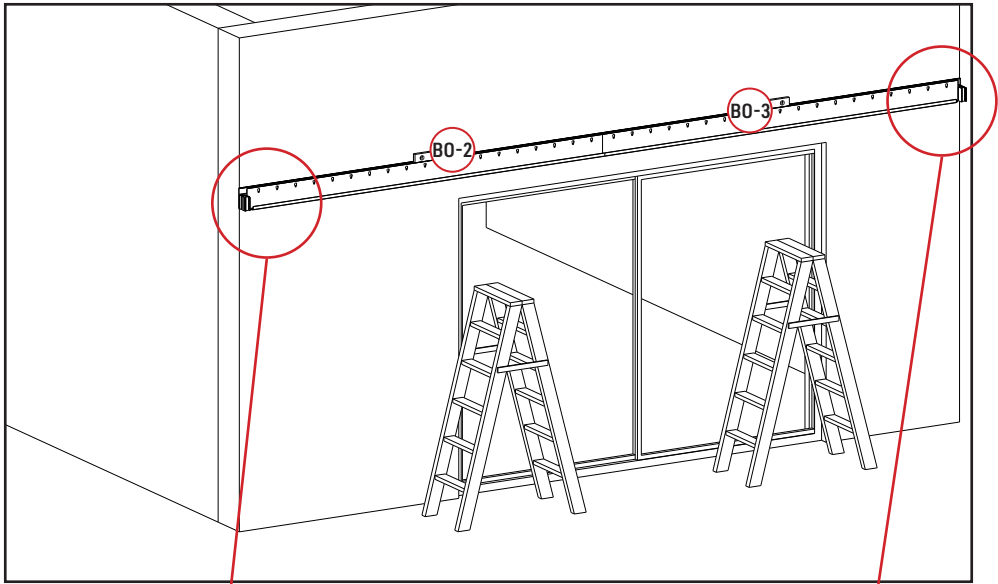

ATTENTION!!!

Please open the louvers to vertical in winter and snowing weather to protect your pergola!

Tools Required for Installation

 **KO** ×2

×36

×38

×2

×36