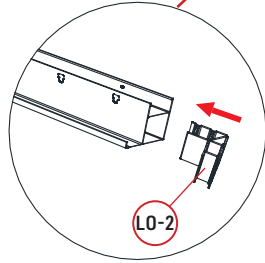

REF	PICTURE	QTY
A0		2PCS
A0-1		1PCS
B0-1		2PCS
B0-2		1PCS
B0-3		1PCS
CO-1		1PCS
CO-2		1PCS
DO		2PCS
DO-1		1PCS
DO-2		1PCS
DO-3		1PCS
DO-4		1PCS
EO		1PCS
FO		2PCS
GO		38PCS
HO		2PCS

REF	PICTURE	QYT
IO		3PCS
JO		3PCS
KO		2PCS
LO		36PCS
LO-1		38PCS
LO-2		2PCS
LO-3		1PCS
MO		74PCS
NO		2PCS
OO		2PCS
PO		2PCS
QO		12PCS
QO-1		2PCS
RO		12PCS
SO		76PCS
TO	 10×80	12PCS

REF	PICTURE	QYT
TO-1	 8×100	16PCS
UO	 lock nut	74PCS
VO		38PCS
WO	 4×16	308PCS
WO-1	 5×19	18PCS
XO	 6×40	74PCS
XO-1	 6×35	12PCS
YO	 6×45	6PCS
ZO-1	 4mm	1PCS
ZO-2	 4mm	1PCS
ZO-3	 6mm	1PCS
ZO-4	 6mm	1PCS
ZO-5	 10mm	1PCS
ZO-6	 T20	1PCS
ZO-7		1PCS
ZO-8		1PCS

ATTENTION!!!

Please open the louvers to vertical in winter and snowing weather to protect your pergola!

Tools Required for Installation

 **KO** ×2

×36

×38

×2

×36