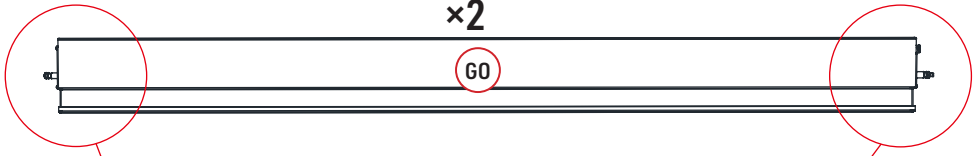

ATTENTION!!!

Please open the louvers to vertical in winter and snowing weather to protect your pergola!

Tools Required for Installation

 **KO** ×2

×36

×38

×2

×36