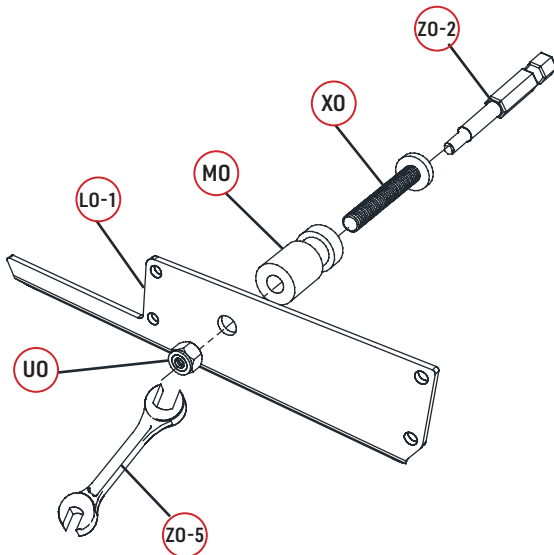

REF	PICTURE	QTY
A0		2PCS
A0-1		1PCS
B0-1		2PCS
B0-2		1PCS
B0-3		1PCS
CO-1		1PCS
CO-2		1PCS
DO		2PCS
DO-1		1PCS
DO-2		1PCS
DO-3		1PCS
DO-4		1PCS
EO		1PCS
FO		2PCS
GO		38PCS
HO		2PCS

REF	PICTURE	QYT
IO		3PCS
JO		3PCS
KO		2PCS
LO		36PCS
LO-1		38PCS
LO-2		2PCS
LO-3		1PCS
MO		74PCS
NO		2PCS
OO		2PCS
PO		2PCS
QO		12PCS
QO-1		2PCS
RO		12PCS
SO		76PCS
TO	 10×80	12PCS

REF	PICTURE	QYT
TO-1	 8×100	16PCS
UO	 lock nut	74PCS
VO		38PCS
WO	 4×16	308PCS
WO-1	 5×19	18PCS
XO	 6×40	74PCS
XO-1	 6×35	12PCS
YO	 6×45	6PCS
ZO-1	 4mm	1PCS
ZO-2	 4mm	1PCS
ZO-3	 6mm	1PCS
ZO-4	 6mm	1PCS
ZO-5	 10mm	1PCS
ZO-6	 T20	1PCS
ZO-7		1PCS
ZO-8		1PCS

ATTENTION!!!

Please open the louvers to vertical in winter and snowing weather to protect your pergola!

Tools Required for Installation

 **KO** ×2

×36

×38

×2

×36

2MM