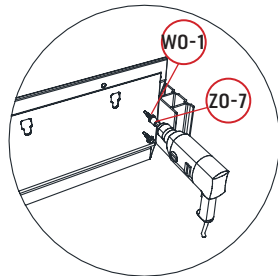

REF	PICTURE	QTY
A0		2PCS
A0-1		1PCS
B0-1		2PCS
B0-2		1PCS
B0-3		1PCS
CO-1		1PCS
CO-2		1PCS
DO		2PCS
DO-1		1PCS
DO-2		1PCS
DO-3		1PCS
DO-4		1PCS
EO		1PCS
FO		2PCS
GO		38PCS
HO		2PCS

REF	PICTURE	QYT
IO		3PCS
JO		3PCS
KO		2PCS
LO		36PCS
LO-1		38PCS
LO-2		2PCS
LO-3		1PCS
MO		74PCS
NO		2PCS
OO		2PCS
PO		2PCS
QO		12PCS
QO-1		2PCS
RO		12PCS
SO		76PCS
TO	 10×80	12PCS

REF	PICTURE	QYT
TO-1	 8×100	16PCS
UO	 lock nut	74PCS
VO		38PCS
WO	 4×16	308PCS
WO-1	 5×19	18PCS
XO	 6×40	74PCS
XO-1	 6×35	12PCS
YO	 6×45	6PCS
ZO-1	 4mm	1PCS
ZO-2	 4mm	1PCS
ZO-3	 6mm	1PCS
ZO-4	 6mm	1PCS
ZO-5	 10mm	1PCS
ZO-6	 T20	1PCS
ZO-7		1PCS
ZO-8		1PCS

ATTENTION!!!

Please open the louvers to vertical in winter and snowing weather to protect your pergola!

Tools Required for Installation

 **KO** ×2

×36

×38

×2

×36