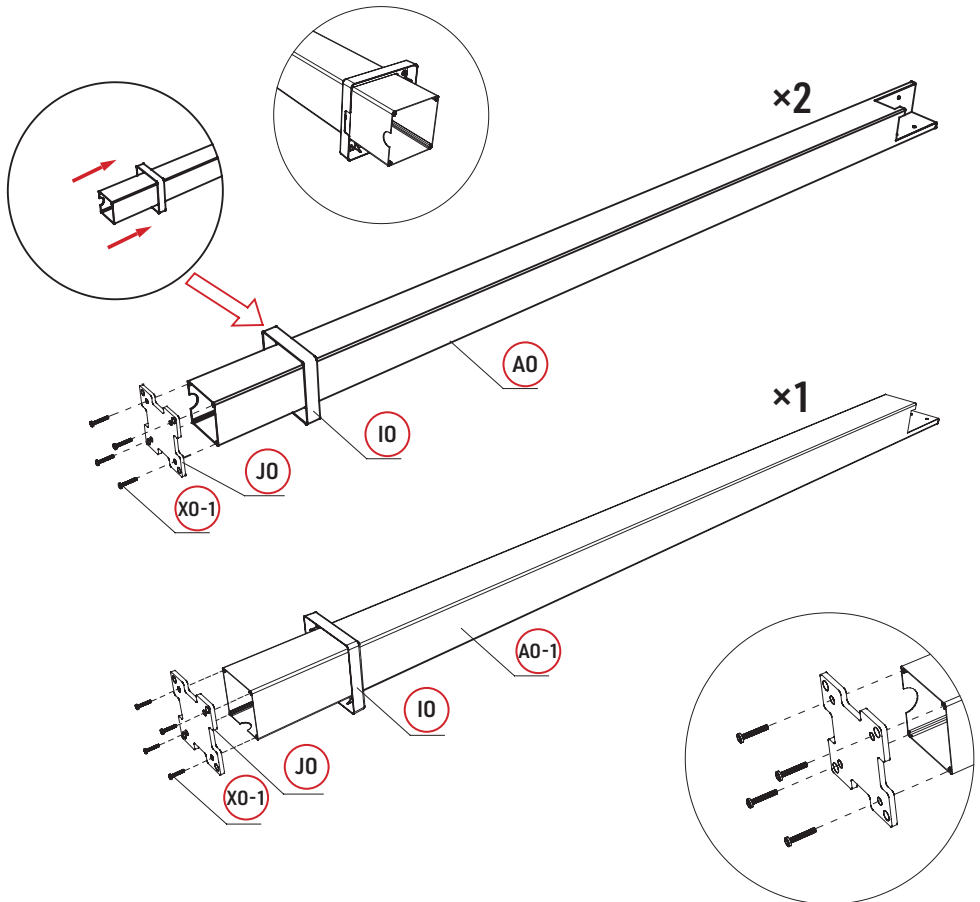

ATTENTION!!!

Please open the louvers to vertical in winter and snowing weather to protect your pergola!

Tools Required for Installation