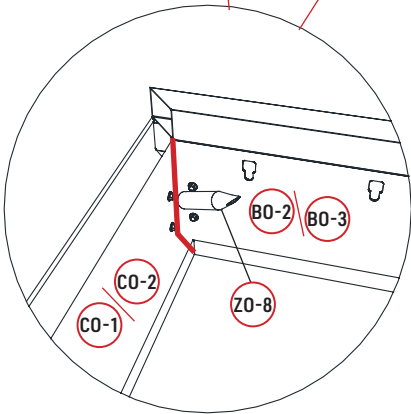

REF	PICTURE	QYT
TO-1	 8×100	16PCS
UO	 lock nut	74PCS
VO		38PCS
WO	 4×16	308PCS
WO-1	 5×19	18PCS
XO	 6×40	74PCS
XO-1	 6×35	12PCS
YO	 6×45	6PCS
ZO-1	 4mm	1PCS
ZO-2	 4mm	1PCS
ZO-3	 6mm	1PCS
ZO-4	 6mm	1PCS
ZO-5	 10mm	1PCS
ZO-6	 T20	1PCS
ZO-7		1PCS
ZO-8		1PCS

ATTENTION!!!

Please open the louvers to vertical in winter and snowing weather to protect your pergola!

Tools Required for Installation

 **KO** ×2

×36

×38

×2

×36

2MM