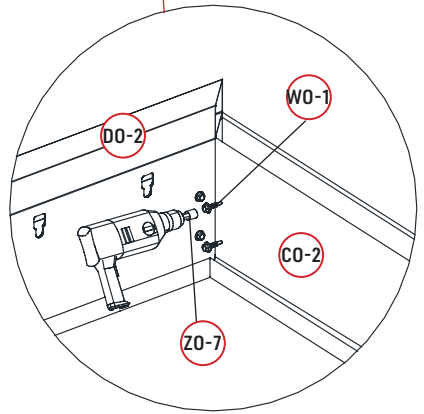

ATTENTION!!!

Please open the louvers to vertical in winter and snowing weather to protect your pergola!

Tools Required for Installation

 **KO** ×2

×36

×38

×2

×36