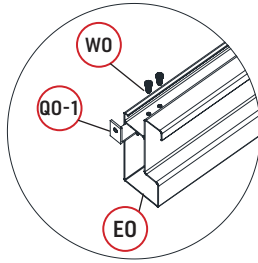

REF	PICTURE	QYT
TO-1	 8×100	16PCS
UO	 lock nut	74PCS
VO		38PCS
WO	 4×16	308PCS
WO-1	 5×19	18PCS
XO	 6×40	74PCS
XO-1	 6×35	12PCS
YO	 6×45	6PCS
ZO-1	 4mm	1PCS
ZO-2	 4mm	1PCS
ZO-3	 6mm	1PCS
ZO-4	 6mm	1PCS
ZO-5	 10mm	1PCS
ZO-6	 T20	1PCS
ZO-7		1PCS
ZO-8		1PCS

ATTENTION!!!

Please open the louvers to vertical in winter and snowing weather to protect your pergola!

Tools Required for Installation

 **KO** ×2

×36

×38

×2

×36