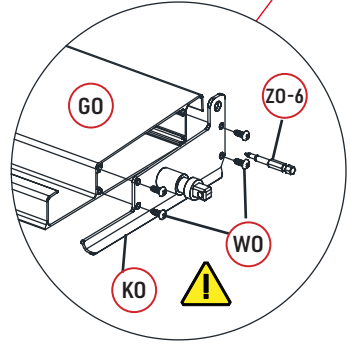

REF	PICTURE	QYT
TO-1	 8×100	16PCS
UO	 lock nut	74PCS
VO		38PCS
WO	 4×16	308PCS
WO-1	 5×19	18PCS
XO	 6×40	74PCS
XO-1	 6×35	12PCS
YO	 6×45	6PCS
ZO-1	 4mm	1PCS
ZO-2	 4mm	1PCS
ZO-3	 6mm	1PCS
ZO-4	 6mm	1PCS
ZO-5	 10mm	1PCS
ZO-6	 T20	1PCS
ZO-7		1PCS
ZO-8		1PCS

ATTENTION!!!

Please open the louvers to vertical in winter and snowing weather to protect your pergola!

Tools Required for Installation

 **KO** ×2

×36

×38

×2

×36