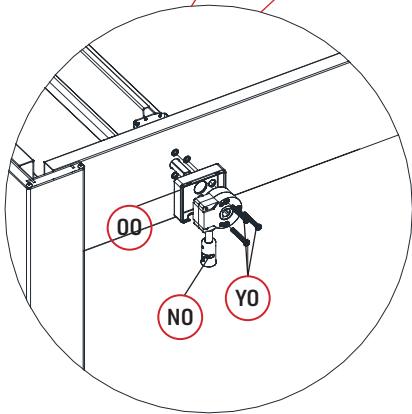

ATTENTION!!!

Please open the louvers to vertical in winter and snowing weather to protect your pergola!

Tools Required for Installation

 **KO** ×2

×36

×38

×2

×36