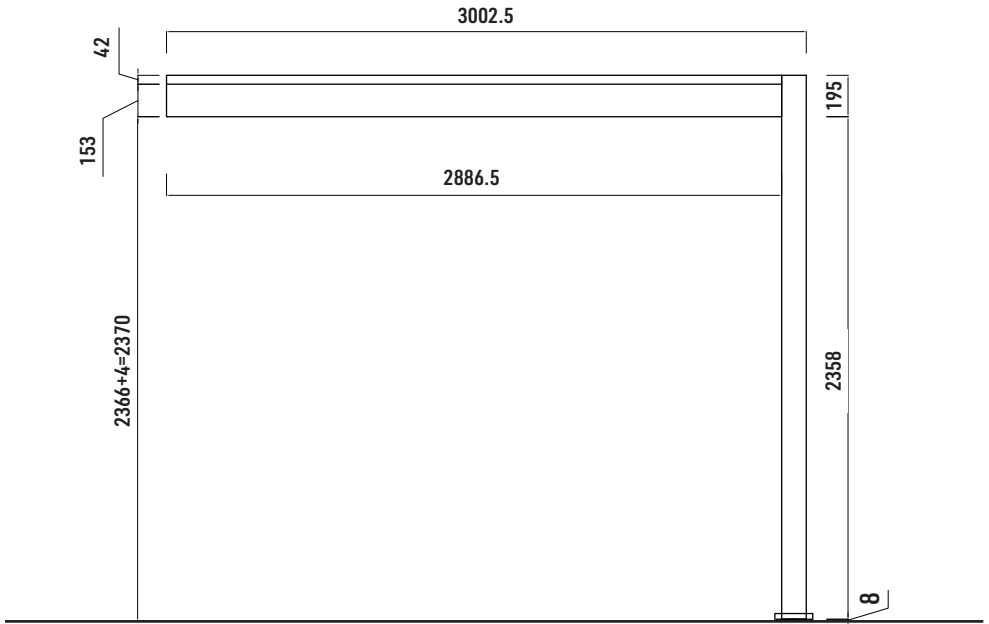

ATTENTION!!!

Please open the louvers to vertical in winter and snowing weather to protect your pergola!

Tools Required for Installation

 **KO** ×2

×36

×38

×2

×36

2MM