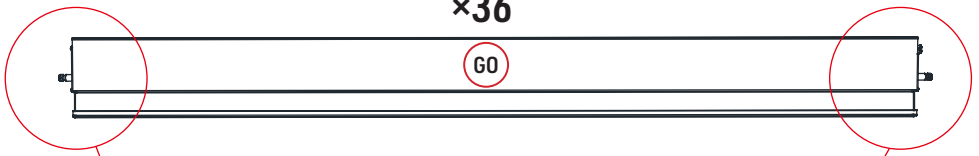

ATTENTION!!!

Please open the louvers to vertical in winter and snowing weather to protect your pergola!

Tools Required for Installation

 **KO** ×2

×36

×38

×2

×36