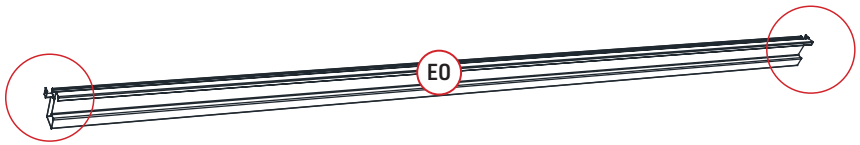

REF	PICTURE	QYT
TO-1	 8×100	16PCS
UO	 lock nut	74PCS
VO		38PCS
WO	 4×16	308PCS
WO-1	 5×19	18PCS
XO	 6×40	74PCS
XO-1	 6×35	12PCS
YO	 6×45	6PCS
ZO-1	 4mm	1PCS
ZO-2	 4mm	1PCS
ZO-3	 6mm	1PCS
ZO-4	 6mm	1PCS
ZO-5	 10mm	1PCS
ZO-6	 T20	1PCS
ZO-7		1PCS
ZO-8		1PCS

ATTENTION!!!

Please open the louvers to vertical in winter and snowing weather to protect your pergola!

Tools Required for Installation

 **KO** ×2

×36

×38

×2

×36