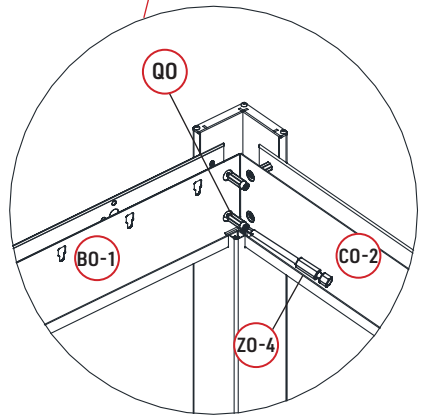

ATTENTION!!!

Please open the louvers to vertical in winter and snowing weather to protect your pergola!

Tools Required for Installation

 **KO** ×2

×36

×38

×2

×36