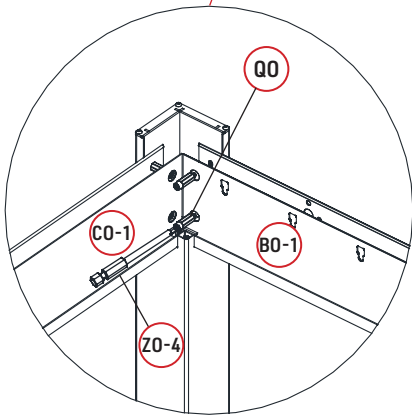

ATTENTION!!!

Please open the louvers to vertical in winter and snowing weather to protect your pergola!

Tools Required for Installation

 **KO** ×2

×36

×38

×2

×36