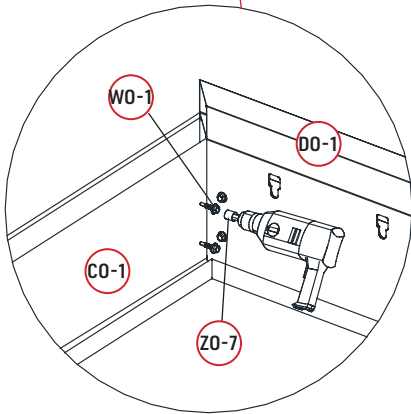

REF	PICTURE	QYT
TO-1	 8×100	16PCS
UO	 lock nut	74PCS
VO		38PCS
WO	 4×16	308PCS
WO-1	 5×19	18PCS
XO	 6×40	74PCS
XO-1	 6×35	12PCS
YO	 6×45	6PCS
ZO-1	 4mm	1PCS
ZO-2	 4mm	1PCS
ZO-3	 6mm	1PCS
ZO-4	 6mm	1PCS
ZO-5	 10mm	1PCS
ZO-6	 T20	1PCS
ZO-7		1PCS
ZO-8		1PCS

ATTENTION!!!

Please open the louvers to vertical in winter and snowing weather to protect your pergola!

Tools Required for Installation

 **KO** ×2

×36

×38

×2

×36

2MM