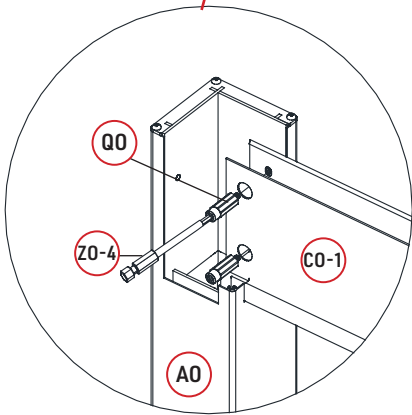

ATTENTION!!!

Please open the louvers to vertical in winter and snowing weather to protect your pergola!

Tools Required for Installation

 **KO** ×2

×36

×38

×2

×36