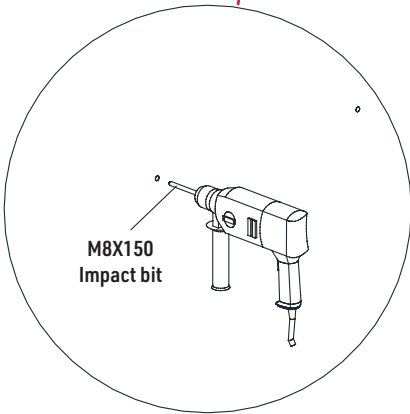

ATTENTION!!!

Please open the louvers to vertical in winter and snowing weather to protect your pergola!

Tools Required for Installation

 **KO** ×2

×36

×38

×2

×36

2MM