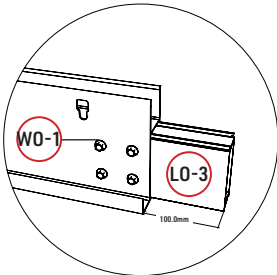

Installation Guide for Pergola 3m x 6m

Carton	RET	QTY	REF	QTY	REF	QTY
1/6	AO	2	AO-1	1	IO	3
	JO	3	TO	12	XO-1	12
2/6	BO-1	2	BO-2	1	BO-3	1
	CO-1	1	CO-2	1	DO	2
	DO-1	1	DO-2	1	DO-3	1
	DO-4	1	EO	1	FO	2
	LO-2	1	LO-3	1	HO	1
	NO	2	OO	2	PO	2
	QO	18	QO-1	2	RO	12
	SO	76	TO-1	16	UO	74
	VO	38	XO	74	WO-1	18
	YO	1	ZO-1	1	ZO-2	1
	ZO-3	1	ZO-4	1	ZO-5	1
	ZO-6	1	ZO-7	1	ZO-8	1
3/6	GO	8	KO	2	LO	36
	LO-1	38	MO	74	WO	308
4/6	GO	10				
5/6	GO	10				
6/6	GO	10				

REF	PICTURE	QTY
A0		2PCS
A0-1		1PCS
B0-1		2PCS
B0-2		1PCS
B0-3		1PCS
CO-1		1PCS
CO-2		1PCS
DO		2PCS
DO-1		1PCS
DO-2		1PCS
DO-3		1PCS
DO-4		1PCS
EO		1PCS
FO		2PCS
GO		38PCS
HO		2PCS

REF	PICTURE	QYT
IO		3PCS
JO		3PCS
KO		2PCS
LO		36PCS
LO-1		38PCS
LO-2		2PCS
LO-3		1PCS
MO		74PCS
NO		2PCS
OO		2PCS
PO		2PCS
QO		12PCS
QO-1		2PCS
RO		12PCS
SO		76PCS
TO	 10×80	12PCS

REF	PICTURE	QYT
TO-1	 8×100	16PCS
UO	 lock nut	74PCS
VO		38PCS
WO	 4×16	308PCS
WO-1	 5×19	18PCS
XO	 6×40	74PCS
XO-1	 6×35	12PCS
YO	 6×45	6PCS
ZO-1	 4mm	1PCS
ZO-2	 4mm	1PCS
ZO-3	 6mm	1PCS
ZO-4	 6mm	1PCS
ZO-5	 10mm	1PCS
ZO-6	 T20	1PCS
ZO-7		1PCS
ZO-8		1PCS

ATTENTION!!!

Please open the louvers to vertical in winter and snowing weather to protect your pergola!

Tools Required for Installation

 **KO** ×2

×36

×38

×2

×36