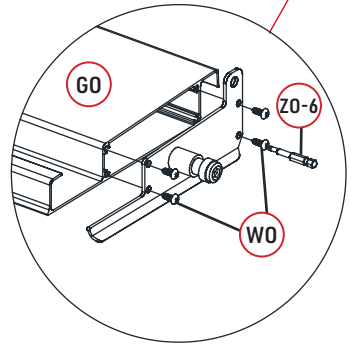

REF	PICTURE	QYT
TO-1	 8×100	16PCS
UO	 lock nut	74PCS
VO		38PCS
WO	 4×16	308PCS
WO-1	 5×19	18PCS
XO	 6×40	74PCS
XO-1	 6×35	12PCS
YO	 6×45	6PCS
ZO-1	 4mm	1PCS
ZO-2	 4mm	1PCS
ZO-3	 6mm	1PCS
ZO-4	 6mm	1PCS
ZO-5	 10mm	1PCS
ZO-6	 T20	1PCS
ZO-7		1PCS
ZO-8		1PCS

ATTENTION!!!

Please open the louvers to vertical in winter and snowing weather to protect your pergola!

Tools Required for Installation

 **KO** ×2

×36

×38

×2

×36

2MM