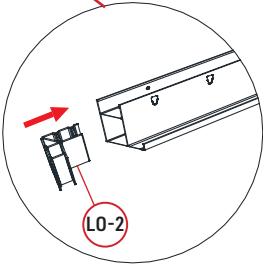

REF	PICTURE	QTY
A0		2PCS
A0-1		1PCS
B0-1		2PCS
B0-2		1PCS
B0-3		1PCS
CO-1		1PCS
CO-2		1PCS
DO		2PCS
DO-1		1PCS
DO-2		1PCS
DO-3		1PCS
DO-4		1PCS
EO		1PCS
FO		2PCS
GO		38PCS
HO		2PCS

REF	PICTURE	QYT
IO		3PCS
JO		3PCS
KO		2PCS
LO		36PCS
LO-1		38PCS
LO-2		2PCS
LO-3		1PCS
MO		74PCS
NO		2PCS
OO		2PCS
PO		2PCS
QO		12PCS
QO-1		2PCS
RO		12PCS
SO		76PCS
TO	 10×80	12PCS

REF	PICTURE	QYT
TO-1	 8×100	16PCS
UO	 lock nut	74PCS
VO		38PCS
WO	 4×16	308PCS
WO-1	 5×19	18PCS
XO	 6×40	74PCS
XO-1	 6×35	12PCS
YO	 6×45	6PCS
ZO-1	 4mm	1PCS
ZO-2	 4mm	1PCS
ZO-3	 6mm	1PCS
ZO-4	 6mm	1PCS
ZO-5	 10mm	1PCS
ZO-6	 T20	1PCS
ZO-7		1PCS
ZO-8		1PCS

ATTENTION!!!

Please open the louvers to vertical in winter and snowing weather to protect your pergola!

Tools Required for Installation

 **KO** ×2

×36

×38

×2

×36