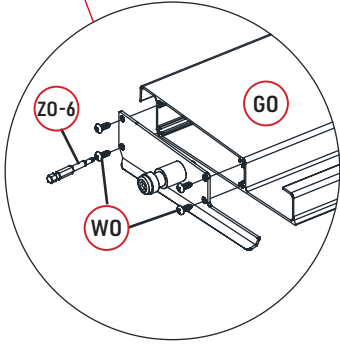

REF	PICTURE	QYT
TO-1	 8×100	16PCS
UO	 lock nut	74PCS
VO		38PCS
WO	 4×16	308PCS
WO-1	 5×19	18PCS
XO	 6×40	74PCS
XO-1	 6×35	12PCS
YO	 6×45	6PCS
ZO-1	 4mm	1PCS
ZO-2	 4mm	1PCS
ZO-3	 6mm	1PCS
ZO-4	 6mm	1PCS
ZO-5	 10mm	1PCS
ZO-6	 T20	1PCS
ZO-7		1PCS
ZO-8		1PCS

ATTENTION!!!

Please open the louvers to vertical in winter and snowing weather to protect your pergola!

Tools Required for Installation

 **KO** ×2

×36

×38

×2

×36