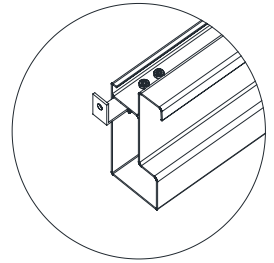

REF	PICTURE	QYT
TO-1	 8×100	16PCS
UO	 lock nut	74PCS
VO		38PCS
WO	 4×16	308PCS
WO-1	 5×19	18PCS
XO	 6×40	74PCS
XO-1	 6×35	12PCS
YO	 6×45	6PCS
ZO-1	 4mm	1PCS
ZO-2	 4mm	1PCS
ZO-3	 6mm	1PCS
ZO-4	 6mm	1PCS
ZO-5	 10mm	1PCS
ZO-6	 T20	1PCS
ZO-7		1PCS
ZO-8		1PCS

ATTENTION!!!

Please open the louvers to vertical in winter and snowing weather to protect your pergola!

Tools Required for Installation

 **KO** ×2

×36

×38

×2

×36