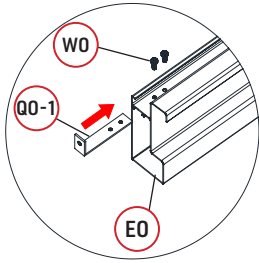

REF	PICTURE	QYT
TO-1	 8×100	16PCS
UO	 lock nut	74PCS
VO		38PCS
WO	 4×16	308PCS
WO-1	 5×19	18PCS
XO	 6×40	74PCS
XO-1	 6×35	12PCS
YO	 6×45	6PCS
ZO-1	 4mm	1PCS
ZO-2	 4mm	1PCS
ZO-3	 6mm	1PCS
ZO-4	 6mm	1PCS
ZO-5	 10mm	1PCS
ZO-6	 T20	1PCS
ZO-7		1PCS
ZO-8		1PCS

ATTENTION!!!

Please open the louvers to vertical in winter and snowing weather to protect your pergola!

Tools Required for Installation

 **KO** ×2

×36

×38

×2

×36