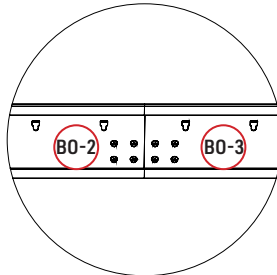

Installation Guide for Pergola 3m x 6m

Carton	RET	QTY	REF	QTY	REF	QTY
1/6	AO	2	AO-1	1	IO	3
	JO	3	TO	12	XO-1	12
2/6	BO-1	2	BO-2	1	BO-3	1
	CO-1	1	CO-2	1	DO	2
	DO-1	1	DO-2	1	DO-3	1
	DO-4	1	EO	1	FO	2
	LO-2	1	LO-3	1	HO	1
	NO	2	OO	2	PO	2
	QO	18	QO-1	2	RO	12
	SO	76	TO-1	16	UO	74
	VO	38	XO	74	WO-1	18
	YO	1	ZO-1	1	ZO-2	1
	ZO-3	1	ZO-4	1	ZO-5	1
	ZO-6	1	ZO-7	1	ZO-8	1
3/6	GO	8	KO	2	LO	36
	LO-1	38	MO	74	WO	308
4/6	GO	10				
5/6	GO	10				
6/6	GO	10				

REF	PICTURE	QTY
A0		2PCS
A0-1		1PCS
B0-1		2PCS
B0-2		1PCS
B0-3		1PCS
CO-1		1PCS
CO-2		1PCS
DO		2PCS
DO-1		1PCS
DO-2		1PCS
DO-3		1PCS
DO-4		1PCS
EO		1PCS
FO		2PCS
GO		38PCS
HO		2PCS

REF	PICTURE	QYT
IO		3PCS
JO		3PCS
KO		2PCS
LO		36PCS
LO-1		38PCS
LO-2		2PCS
LO-3		1PCS
MO		74PCS
NO		2PCS
OO		2PCS
PO		2PCS
QO		12PCS
QO-1		2PCS
RO		12PCS
SO		76PCS
TO	 10×80	12PCS

REF	PICTURE	QYT
TO-1	 8×100	16PCS
UO	 lock nut	74PCS
VO		38PCS
WO	 4×16	308PCS
WO-1	 5×19	18PCS
XO	 6×40	74PCS
XO-1	 6×35	12PCS
YO	 6×45	6PCS
ZO-1	 4mm	1PCS
ZO-2	 4mm	1PCS
ZO-3	 6mm	1PCS
ZO-4	 6mm	1PCS
ZO-5	 10mm	1PCS
ZO-6	 T20	1PCS
ZO-7		1PCS
ZO-8		1PCS

ATTENTION!!!

Please open the louvers to vertical in winter and snowing weather to protect your pergola!

Tools Required for Installation

 **KO** ×2

×36

×38

×2

×36