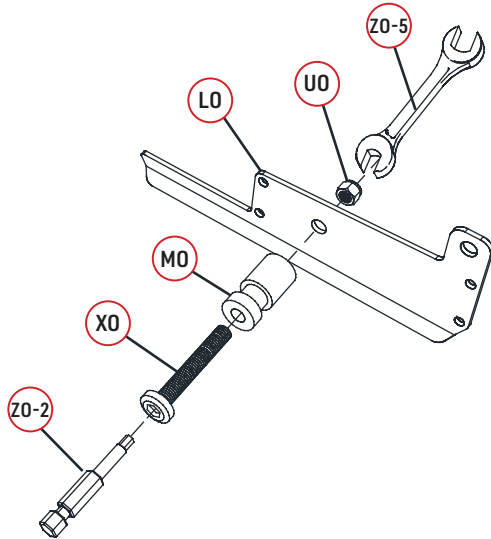

REF	PICTURE	QTY
A0		2PCS
A0-1		1PCS
B0-1		2PCS
B0-2		1PCS
B0-3		1PCS
CO-1		1PCS
CO-2		1PCS
DO		2PCS
DO-1		1PCS
DO-2		1PCS
DO-3		1PCS
DO-4		1PCS
EO		1PCS
FO		2PCS
GO		38PCS
HO		2PCS

REF	PICTURE	QYT
IO		3PCS
JO		3PCS
KO		2PCS
LO		36PCS
LO-1		38PCS
LO-2		2PCS
LO-3		1PCS
MO		74PCS
NO		2PCS
OO		2PCS
PO		2PCS
QO		12PCS
QO-1		2PCS
RO		12PCS
SO		76PCS
TO	 10×80	12PCS

REF	PICTURE	QYT
TO-1	 8×100	16PCS
UO	 lock nut	74PCS
VO		38PCS
WO	 4×16	308PCS
WO-1	 5×19	18PCS
XO	 6×40	74PCS
XO-1	 6×35	12PCS
YO	 6×45	6PCS
ZO-1	 4mm	1PCS
ZO-2	 4mm	1PCS
ZO-3	 6mm	1PCS
ZO-4	 6mm	1PCS
ZO-5	 10mm	1PCS
ZO-6	 T20	1PCS
ZO-7		1PCS
ZO-8		1PCS

ATTENTION!!!

Please open the louvers to vertical in winter and snowing weather to protect your pergola!

Tools Required for Installation

 **KO** ×2

×36

×38

×2

×36

2MM