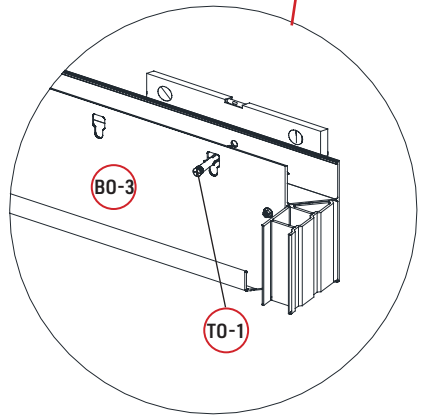

ATTENTION!!!

Please open the louvers to vertical in winter and snowing weather to protect your pergola!

Tools Required for Installation

 **KO** ×2

×36

×38

×2

×36