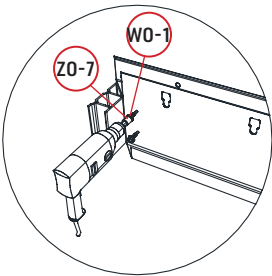

REF	PICTURE	QTY
A0		2PCS
A0-1		1PCS
B0-1		2PCS
B0-2		1PCS
B0-3		1PCS
CO-1		1PCS
CO-2		1PCS
DO		2PCS
DO-1		1PCS
DO-2		1PCS
DO-3		1PCS
DO-4		1PCS
EO		1PCS
FO		2PCS
GO		38PCS
HO		2PCS

REF	PICTURE	QYT
IO		3PCS
JO		3PCS
KO		2PCS
LO		36PCS
LO-1		38PCS
LO-2		2PCS
LO-3		1PCS
MO		74PCS
NO		2PCS
OO		2PCS
PO		2PCS
QO		12PCS
QO-1		2PCS
RO		12PCS
SO		76PCS
TO	 10×80	12PCS

REF	PICTURE	QYT
TO-1	 8×100	16PCS
UO	 lock nut	74PCS
VO		38PCS
WO	 4×16	308PCS
WO-1	 5×19	18PCS
XO	 6×40	74PCS
XO-1	 6×35	12PCS
YO	 6×45	6PCS
ZO-1	 4mm	1PCS
ZO-2	 4mm	1PCS
ZO-3	 6mm	1PCS
ZO-4	 6mm	1PCS
ZO-5	 10mm	1PCS
ZO-6	 T20	1PCS
ZO-7		1PCS
ZO-8		1PCS

ATTENTION!!!

Please open the louvers to vertical in winter and snowing weather to protect your pergola!

Tools Required for Installation

 **KO** ×2

×36

×38

×2

×36