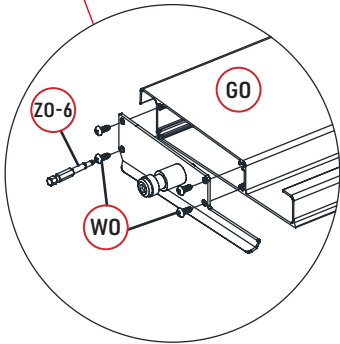

REF	PICTURE	QYT
TO-1	 8×100	16PCS
UO	 lock nut	74PCS
VO		38PCS
WO	 4×16	308PCS
WO-1	 5×19	18PCS
XO	 6×40	74PCS
XO-1	 6×35	12PCS
YO	 6×45	6PCS
ZO-1	 4mm	1PCS
ZO-2	 4mm	1PCS
ZO-3	 6mm	1PCS
ZO-4	 6mm	1PCS
ZO-5	 10mm	1PCS
ZO-6	 T20	1PCS
ZO-7		1PCS
ZO-8		1PCS

ATTENTION!!!

Please open the louvers to vertical in winter and snowing weather to protect your pergola!

Tools Required for Installation

 **KO** ×2

×36

×38

×2

×36

2MM