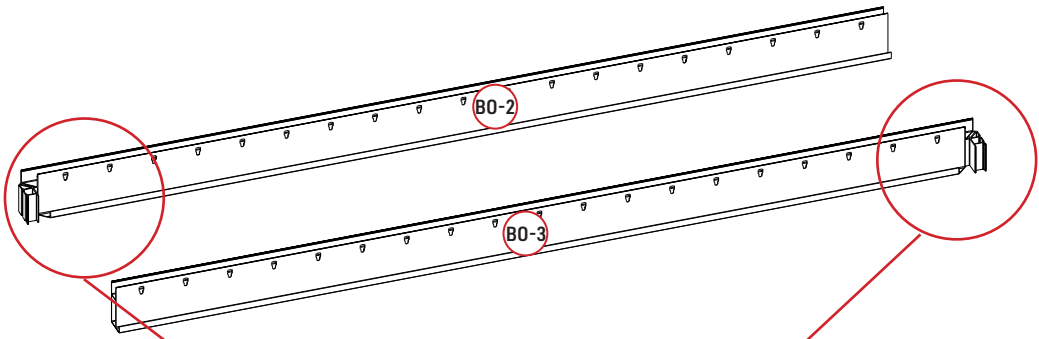

REF	PICTURE	QTY
A0		2PCS
A0-1		1PCS
B0-1		2PCS
B0-2		1PCS
B0-3		1PCS
CO-1		1PCS
CO-2		1PCS
DO		2PCS
DO-1		1PCS
DO-2		1PCS
DO-3		1PCS
DO-4		1PCS
EO		1PCS
FO		2PCS
GO		38PCS
HO		2PCS

REF	PICTURE	QYT
IO		3PCS
JO		3PCS
KO		2PCS
LO		36PCS
LO-1		38PCS
LO-2		2PCS
LO-3		1PCS
MO		74PCS
NO		2PCS
OO		2PCS
PO		2PCS
QO		12PCS
QO-1		2PCS
RO		12PCS
SO		76PCS
TO	 10×80	12PCS

REF	PICTURE	QYT
TO-1	 8×100	16PCS
UO	 lock nut	74PCS
VO		38PCS
WO	 4×16	308PCS
WO-1	 5×19	18PCS
XO	 6×40	74PCS
XO-1	 6×35	12PCS
YO	 6×45	6PCS
ZO-1	 4mm	1PCS
ZO-2	 4mm	1PCS
ZO-3	 6mm	1PCS
ZO-4	 6mm	1PCS
ZO-5	 10mm	1PCS
ZO-6	 T20	1PCS
ZO-7		1PCS
ZO-8		1PCS

ATTENTION!!!

Please open the louvers to vertical in winter and snowing weather to protect your pergola!

Tools Required for Installation

 **KO** ×2

×36

×38

×2

×36