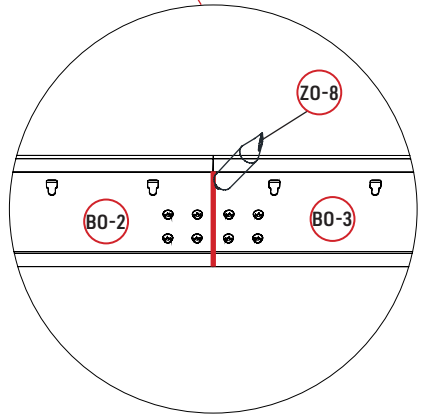

Installation Guide for Pergola 3m x 6m

Carton	RET	QTY	REF	QTY	REF	QTY
1/6	AO	2	AO-1	1	IO	3
	JO	3	TO	12	XO-1	12
2/6	BO-1	2	BO-2	1	BO-3	1
	CO-1	1	CO-2	1	DO	2
	DO-1	1	DO-2	1	DO-3	1
	DO-4	1	EO	1	FO	2
	LO-2	1	LO-3	1	HO	1
	NO	2	OO	2	PO	2
	QO	18	QO-1	2	RO	12
	SO	76	TO-1	16	UO	74
	VO	38	XO	74	WO-1	18
	YO	1	ZO-1	1	ZO-2	1
	ZO-3	1	ZO-4	1	ZO-5	1
	ZO-6	1	ZO-7	1	ZO-8	1
3/6	GO	8	KO	2	LO	36
	LO-1	38	MO	74	WO	308
4/6	GO	10				
5/6	GO	10				
6/6	GO	10				

REF	PICTURE	QYT
TO-1	 8×100	16PCS
UO	 lock nut	74PCS
VO		38PCS
WO	 4×16	308PCS
WO-1	 5×19	18PCS
XO	 6×40	74PCS
XO-1	 6×35	12PCS
YO	 6×45	6PCS
ZO-1	 4mm	1PCS
ZO-2	 4mm	1PCS
ZO-3	 6mm	1PCS
ZO-4	 6mm	1PCS
ZO-5	 10mm	1PCS
ZO-6	 T20	1PCS
ZO-7		1PCS
ZO-8		1PCS

ATTENTION!!!

Please open the louvers to vertical in winter and snowing weather to protect your pergola!

Tools Required for Installation

 **KO** ×2

×36

×38

×2

×36

2MM