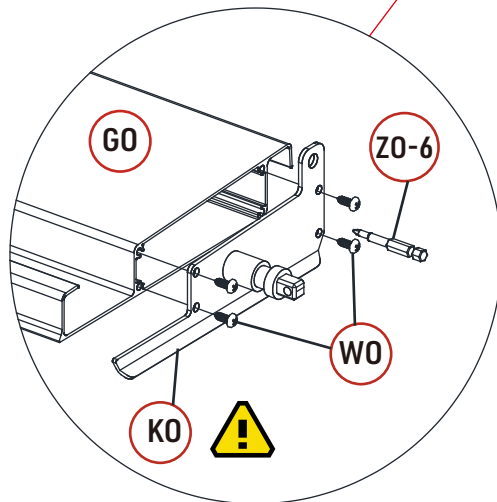

REF	PICTURE	QTY
TO	 8X80	16PCS
UO		56PCS
VO		19PCS
WO	 4X16	152PCS
XO	 6X40	37PCS
XO-1	 6X35	16PCS
YO	 6X45	3PCS
ZO-1	 4mm	1PCS
ZO-2	 4mm	1PCS
ZO-3	 6mm	1PCS
ZO-4	 6mm	1PCS
ZO-5	 10mm	1PCS
ZO-6	 T20	1PCS

ATTENTION!!!

Please open the louvers to vertical in winter and snowing weather to protect your pergola!

Tools Required for Installation

  **X1**

X24

X25

X1

X24