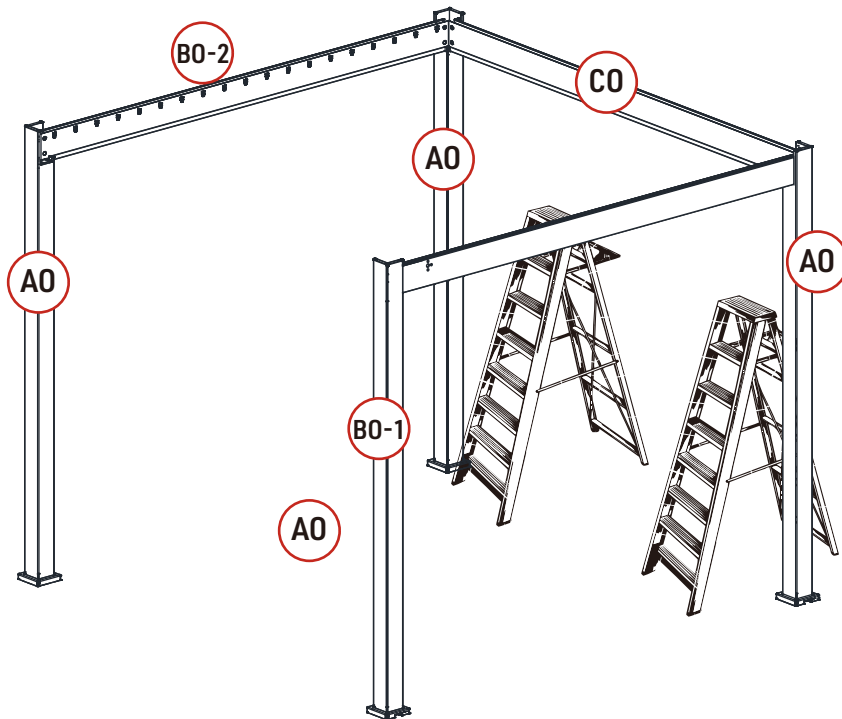

REF	PICTURE	QTY
TO	 8X80	16PCS
UO		56PCS
VO		19PCS
WO	 4X16	152PCS
XO	 6X40	37PCS
XO-1	 6X35	16PCS
YO	 6X45	3PCS
ZO-1	 4mm	1PCS
ZO-2	 4mm	1PCS
ZO-3	 6mm	1PCS
ZO-4	 6mm	1PCS
ZO-5	 10mm	1PCS
ZO-6	 T20	1PCS

ATTENTION!!!

Please open the louvers to vertical in winter and snowing weather to protect your pergola!

Tools Required for Installation

  **X1**

X24

X25

X1

X24