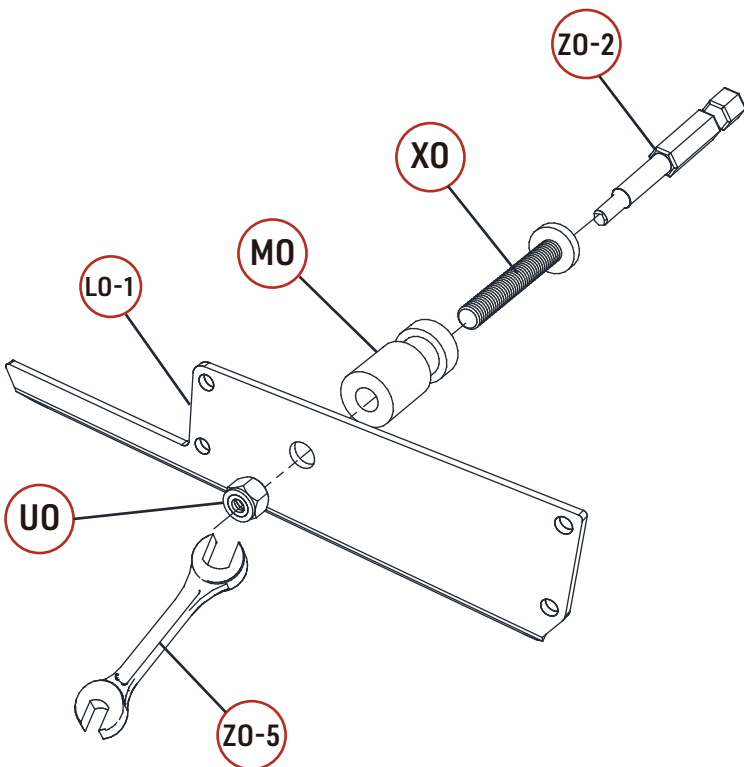

REF	PICTURE	QTY
TO	 8X80	16PCS
UO		56PCS
VO		19PCS
WO	 4X16	152PCS
XO	 6X40	37PCS
XO-1	 6X35	16PCS
YO	 6X45	3PCS
ZO-1	 4mm	1PCS
ZO-2	 4mm	1PCS
ZO-3	 6mm	1PCS
ZO-4	 6mm	1PCS
ZO-5	 10mm	1PCS
ZO-6	 T20	1PCS

ATTENTION!!!

Please open the louvers to vertical in winter and snowing weather to protect your pergola!

Tools Required for Installation

  **X1**

X24

X25

X1

X24