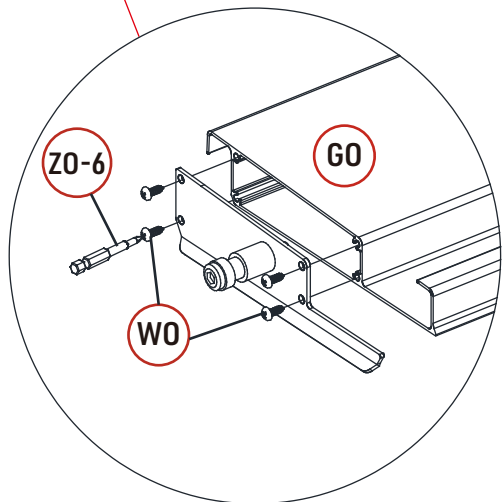

REF	PICTURE	QTY
TO	 8X80	16PCS
UO		56PCS
VO		19PCS
WO	 4X16	152PCS
XO	 6X40	37PCS
XO-1	 6X35	16PCS
YO	 6X45	3PCS
ZO-1	 4mm	1PCS
ZO-2	 4mm	1PCS
ZO-3	 6mm	1PCS
ZO-4	 6mm	1PCS
ZO-5	 10mm	1PCS
ZO-6	 T20	1PCS

ATTENTION!!!

Please open the louvers to vertical in winter and snowing weather to protect your pergola!

Tools Required for Installation

  **X1**

X24

X25

X1

X24