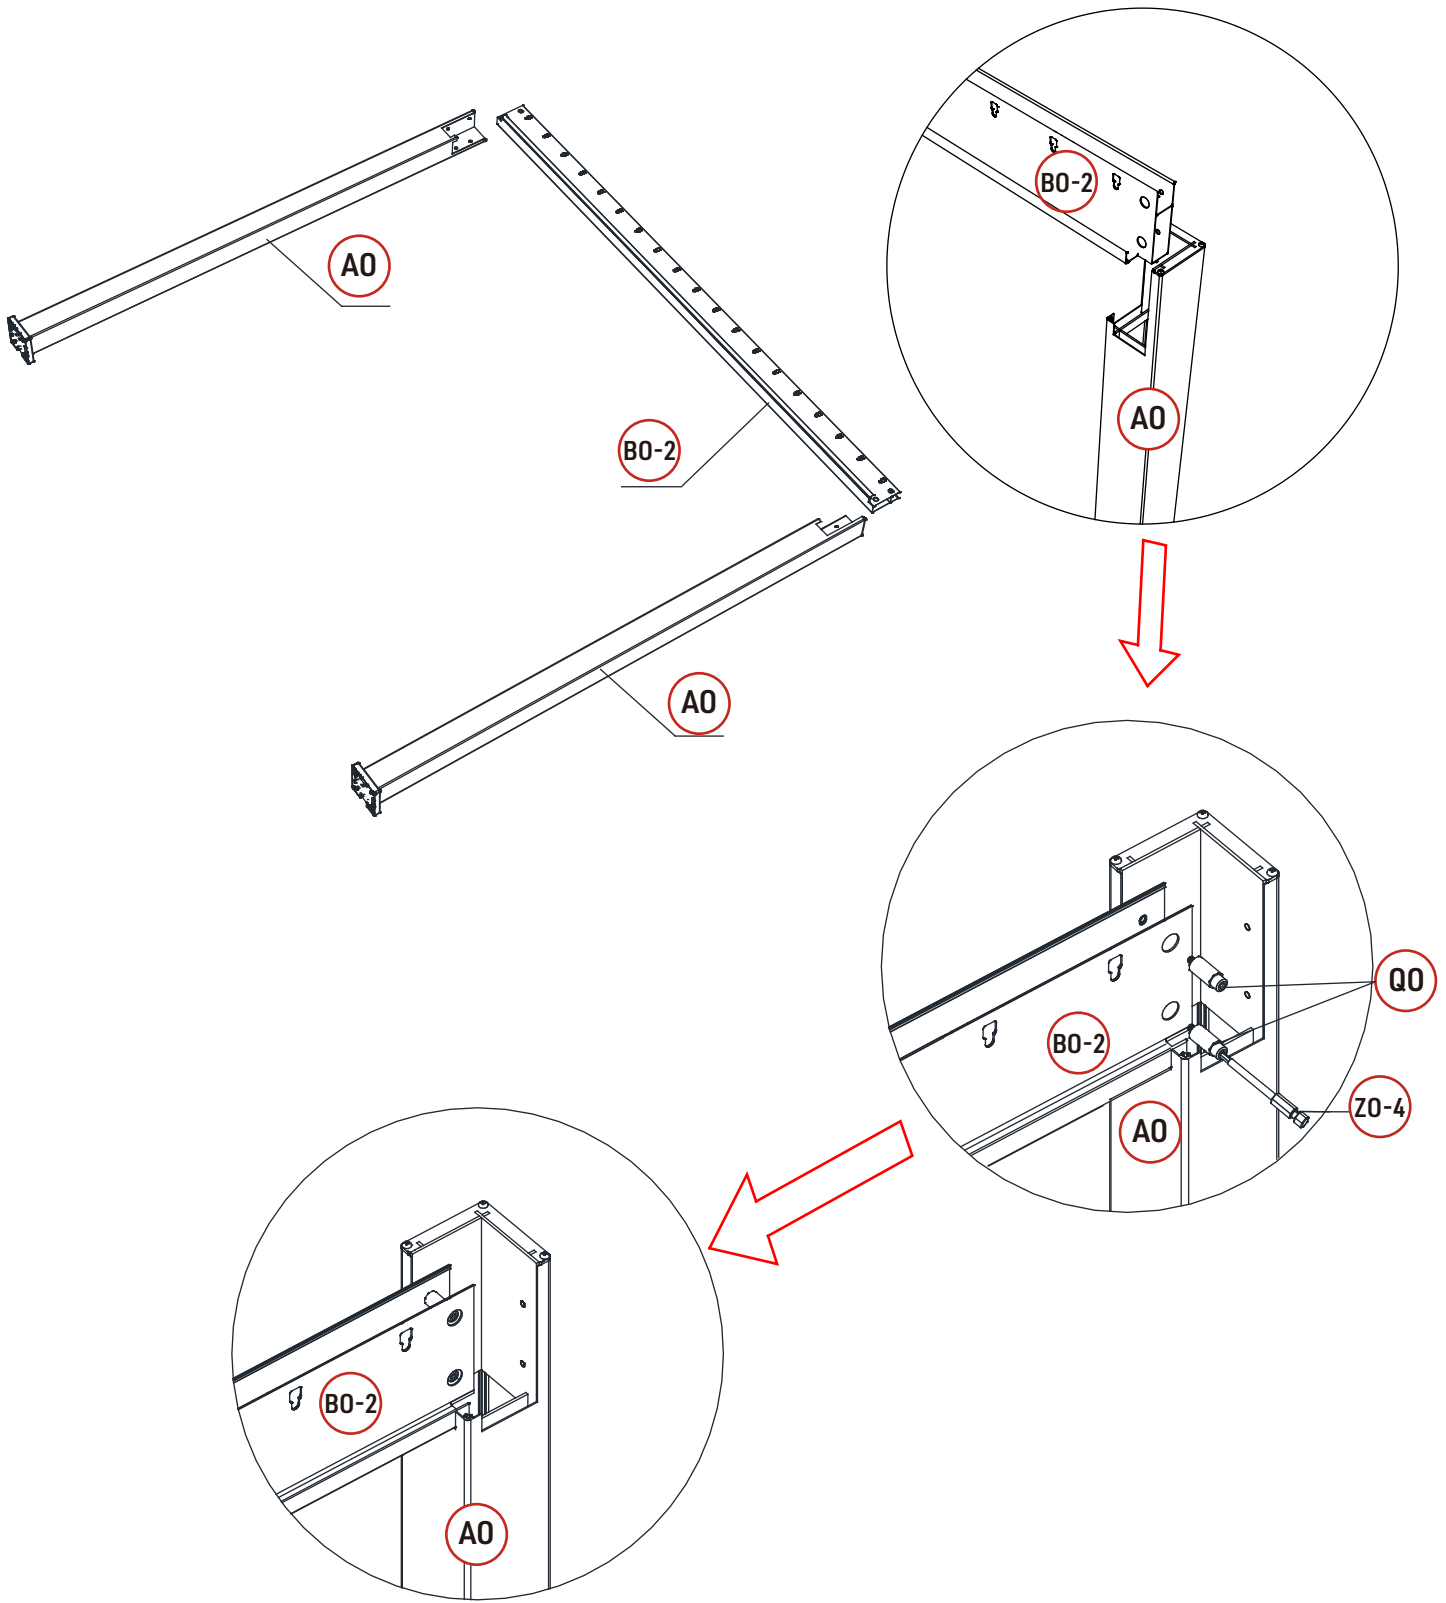

REF	PICTURE	QTY
TO	 8X80	16PCS
UO		56PCS
VO		19PCS
WO	 4X16	152PCS
XO	 6X40	37PCS
XO-1	 6X35	16PCS
YO	 6X45	3PCS
ZO-1	 4mm	1PCS
ZO-2	 4mm	1PCS
ZO-3	 6mm	1PCS
ZO-4	 6mm	1PCS
ZO-5	 10mm	1PCS
ZO-6	 T20	1PCS

ATTENTION!!!

Please open the louvers to vertical in winter and snowing weather to protect your pergola!

Tools Required for Installation

  **X1**

X24

X25

X1

X24