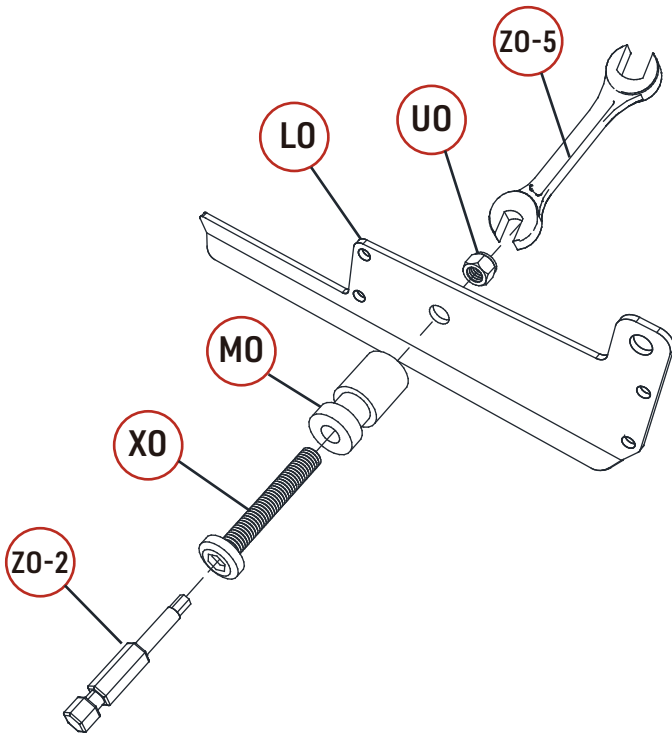

REF	PICTURE	QTY
AO		4PCS
BO-1		1PCS
BO-2		1PCS
CO		2PCS
DO		2PCS
EO		2PCS
FO		1PCS
GO		19PCS
HO		1PCS

REF	PICTURE	QTY
IO		4PCS
JO		4PCS
KO		1PCS
LO		18PCS
LO-1		19PCS
MO		37PCS
NO		1PCS
OO		1PCS
PO		1PCS
QO		16PCS
RO		16PCS
SO		38PCS

REF	PICTURE	QTY
TO	 8X80	16PCS
UO		56PCS
VO		19PCS
WO	 4X16	152PCS
XO	 6X40	37PCS
XO-1	 6X35	16PCS
YO	 6X45	3PCS
ZO-1	 4mm	1PCS
ZO-2	 4mm	1PCS
ZO-3	 6mm	1PCS
ZO-4	 6mm	1PCS
ZO-5	 10mm	1PCS
ZO-6	 T20	1PCS

ATTENTION!!!

Please open the louvers to vertical in winter and snowing weather to protect your pergola!

Tools Required for Installation

  **X1**

X24

X25

X1

X24