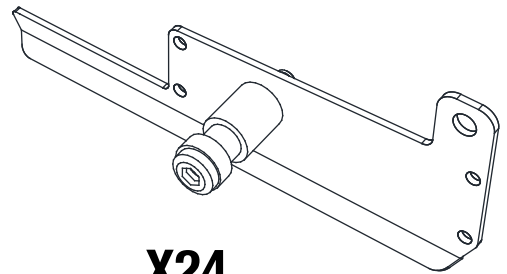

REF	PICTURE	QTY
TO	 8X80	16PCS
UO		56PCS
VO		19PCS
WO	 4X16	152PCS
XO	 6X40	37PCS
XO-1	 6X35	16PCS
YO	 6X45	3PCS
ZO-1	 4mm	1PCS
ZO-2	 4mm	1PCS
ZO-3	 6mm	1PCS
ZO-4	 6mm	1PCS
ZO-5	 10mm	1PCS
ZO-6	 T20	1PCS

ATTENTION!!!

Please open the louvers to vertical in winter and snowing weather to protect your pergola!

Tools Required for Installation

  **X1**

X24

X25

X1

X24