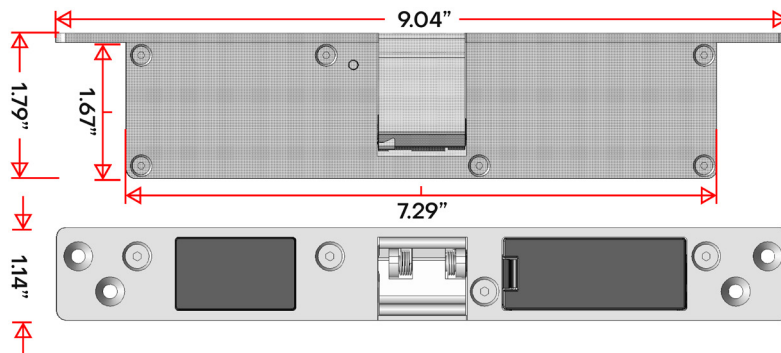

DEN Lets You Do You

Strong, discreet, smart security that allows home and business owners to enjoy their existing door hardware preference.

DIMENSIONS

MODEL NUMBER

SmartStrike ZW-BLE

UPC

860007 418105

REQUIREMENTS