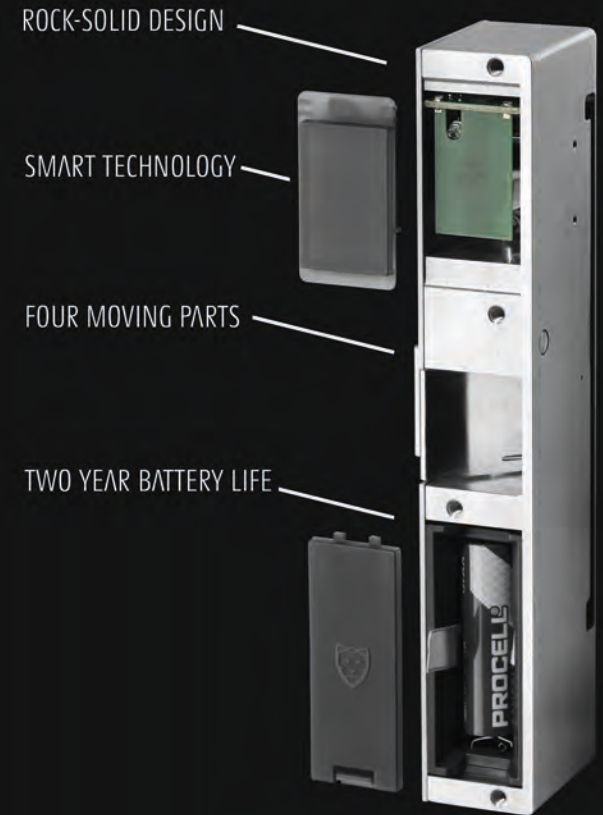

# DEN SMARTSTRIKE™

The first wireless, communicating door strike. A truly disruptive innovation in access control, installs easily and discreetly in the door frame.

-  2 year battery life
-  Easy installation
-  Secure cloud
-  Invisible design

## DIMENSIONS

## REQUIREMENTS

- A compatible phone or tablet
- Installed free DEN app
- Creation of a DEN account
- Stand alone Bluetooth remote control needs internet connection
- Only 2 AA batteries

Learn more at: [densmarthome.com](http://densmarthome.com)