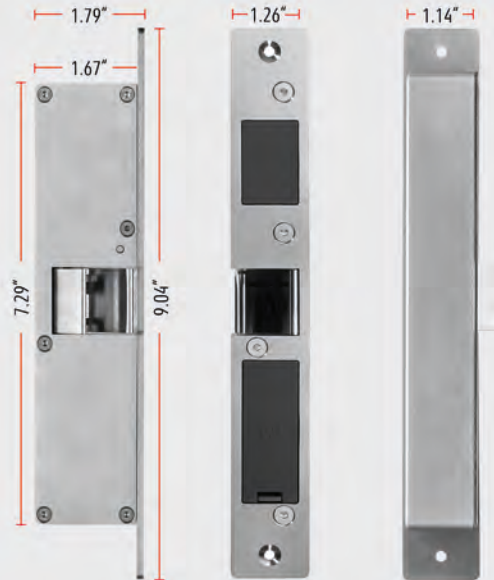

# DEN SMARTSTRIKE™

The first wireless, communicating door strike. A truly disruptive innovation in access control, installs easily and discreetly in the door frame.

-  2 year battery life
-  Easy installation
-  Secure cloud
-  Invisible design

## DIMENSIONS