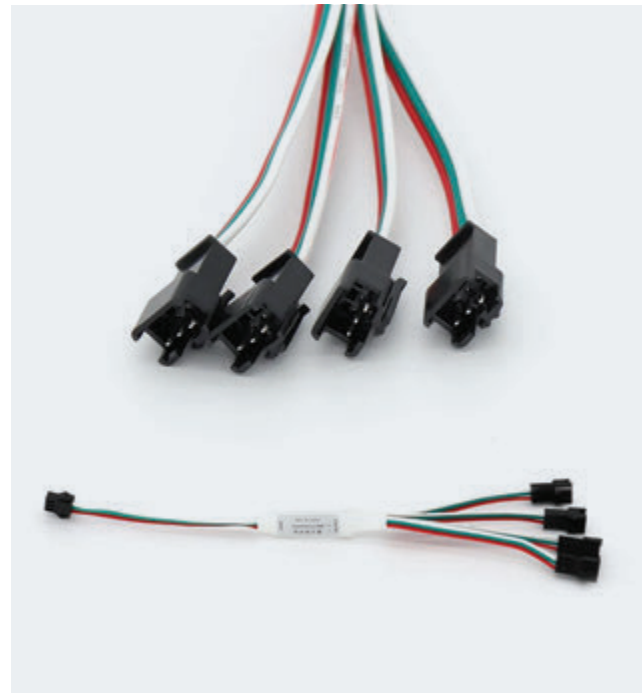

SKU	DESCRIPTION
E1459	12-24V LED Chasing Strip RF Wireless Receiver - 4 Way Splitter