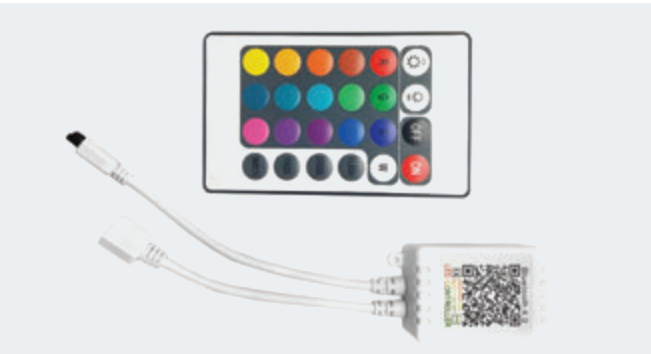

SKU	DESCRIPTION

E1487 5-12V 4A RGB LED Bluetooth Controller With IR Remote