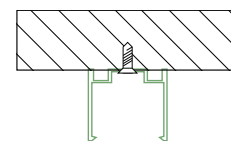

ALUMINIUM CHANNEL FOR 8MM NEON

SKU	DESCRIPTION	LENGTH	BOX QTY
L3312	8mm Neon Aluminium Channel	3M	200

*LED strips sold separately