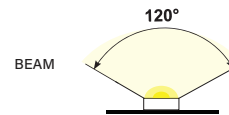

SKU	OPERATING VOLTAGE	IP RATING	CHIP TYPE	LED PER METER	PCB WIDTH	CCT	WATTAGE PER METER	LUMENS PER METER	CUT MARK	METERS PER ROLL
L766	12V	IP68	5050	60	12mm	GREEN	10W	DECOR	50mm	5m
L744	12V	IP68	5050	60	12mm	BLUE	10W	DECOR	50mm	5m
L1276	12V	IP68	5050	60	12mm	RED	10W	DECOR	50mm	5m