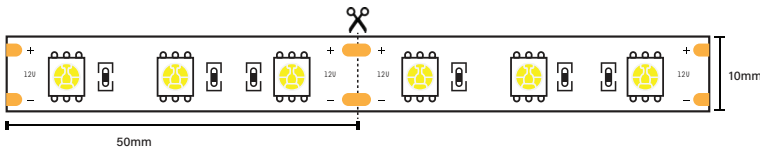

SKU	OPERATING VOLTAGE	IP RATING	CHIP TYPE	LED PER METER	PCB WIDTH	CCT	WATTAGE PER METER	LUMENS PER METER	CUT MARK	METERS PER ROLL
L762	12V	IP20	5050	60	10mm	6500K	10W	1320	50mm	5m
L1687	12V	IP20	5050	60	10mm	3000K	10W	1320	50mm	5m
L1274	12V	IP20	5050	60	10mm	GREEN	10W	DECOR	50mm	5m
L1782	12V	IP20	5050	60	10mm	BLUE	10W	DECOR	50mm	5m
L1358	12V	IP20	5050	60	10mm	RED	10W	DECOR	50mm	5m

ACCESSORIES

Connector

10mm PCB Strip Light
Corner Connector
Single Colour
[L3145](#)

Connector

10mm PCB Strip Light
Corner Connector
Single Colour
[L3142](#)

Connector

2 Sided 5050 Strip
Wired Connector
[E697](#)

Connector

2 Pin 5050 Strip
Connector
[E498](#)