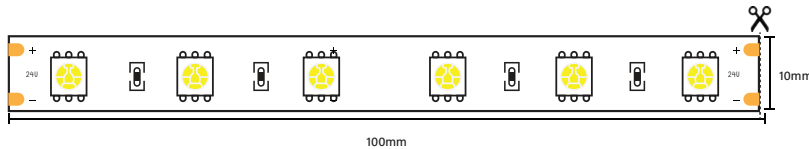

NOVA AQUA™ LED STRIPS 5050

PRODUCT FEATURES & SPECIFICATIONS

These waterproof **NOVA AQUA™** provide a water friendly led strip solution. Mount LEDs on boats, in cabins, aquariums, pools and anywhere else you need LED strips that can be submerged under water.

The LED strips are encased in a silicone tube that is sealed on each end, giving the strip an IP68 rating ensuring the strips are safe from the elements.