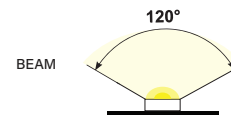

NOVA²⁰™ LED STRIP 60 LED / 5050

PRODUCT FEATURES & SPECIFICATIONS

Whether you want to showcase architectural features, highlight display areas, or create customizable functional or mood lighting, the 300 ultra-bright 5050 chips in each 5-meter **NOVA 20™** strip will not disappoint. The possibilities are endless for these energy-efficient, long-lasting LEDs that allow you to reinvent lighting in any space.

SKU	OPERATING VOLTAGE	IP RATING	CHIP TYPE	LED PER METER	PCB WIDTH	CCT	WATTAGE PER METER	LUMENS PER METER	CUT MARK	METERS PER ROLL
L762	12V	IP20	5050	60	10mm	6500K	10W	1320	50mm	5m
L1687	12V	IP20	5050	60	10mm	3000K	10W	1320	50mm	5m
L1274	12V	IP20	5050	60	10mm	GREEN	10W	DECOR	50mm	5m
L1782	12V	IP20	5050	60	10mm	BLUE	10W	DECOR	50mm	5m
L1358	12V	IP20	5050	60	10mm	RED	10W	DECOR	50mm	5m