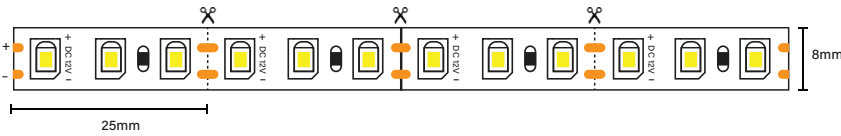

PRODUCT FEATURES & SPECIFICATIONS

LUMA™ LED Strip 2835 120 LED provides superior lighting for indoor applications. With 120 LEDs per meter, the strip creates a seamless look and colour uniformity. The 12V LED 2835 Strip Light is IP20 rated and has a reliable and safe operation in indoor applications. Brighten your space with quality colour lighting - Luma LED Strip has no equal!