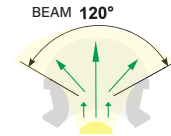

PRODUCT FEATURES & SPECIFICATIONS

NeoPop™ are LED strip protective jackets, which are made of Silicone material, are resistant to high and low temperature, they are flexible and bendable. The inner width allows you to use 6mm or 8mm SMD LED or COB strip lights as the light source. Installation is an easy sliding of the covers over led strips or popping into routed grooves.

FLEXIBLE