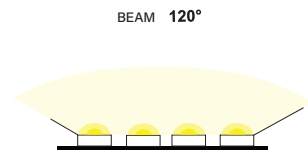

PRODUCT FEATURES & SPECIFICATIONS

LUMA™X2 LED strip light adopts a high-brightness output, with 2835 SMD chips as the light source. They have a heat-resistant PCB. It is available in 6500K and 3000K. Thanks to its high CRI (Ra96), the strip emits eye catching colours and illumination.