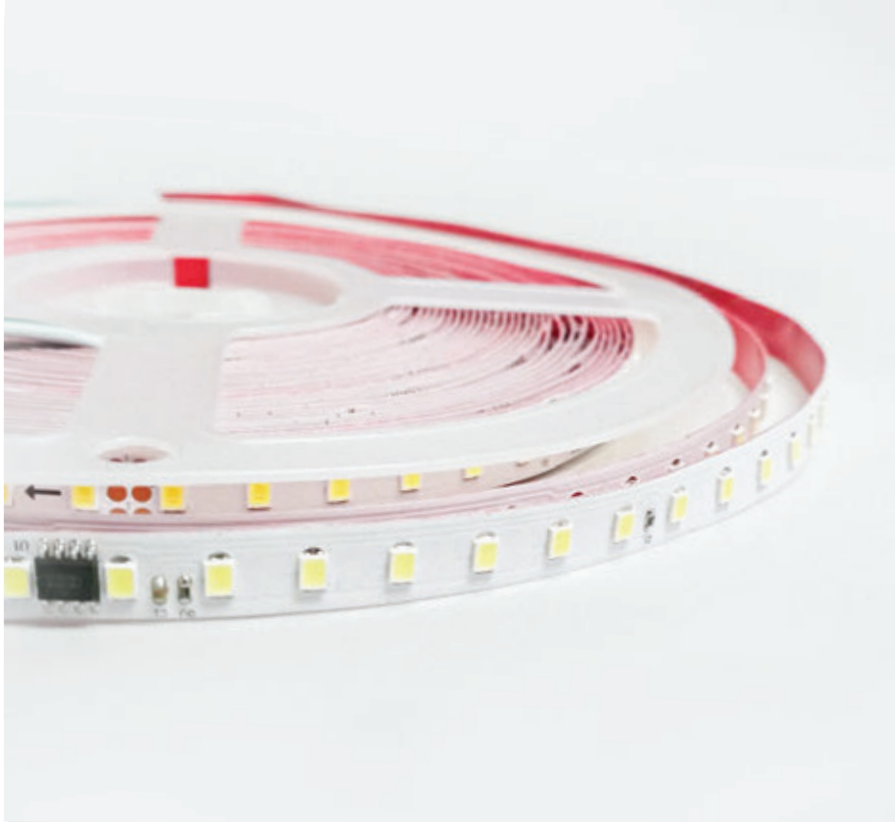

LED STRIP LIGHTING

Chip Type	2835
IP Rating	IP20
CRI	83
Operating Voltage	24V
Wattage Per Meter	10W
Cut Mark	167mm
Meters Per Roll	10m

LUMA WAVE™ CHASING LED STRIP 126 LED / 2835

PRODUCT FEATURES & SPECIFICATIONS

LUMA WAVE™ Chasing strip lights create a dynamic and eye-catching effect by lighting up groups of pixels in a sequential pattern. As each group of pixels lights up in turn, it creates the impression of a moving or chasing effect along the length of the strip. Master your creativity by creating show stopping lighting effects.