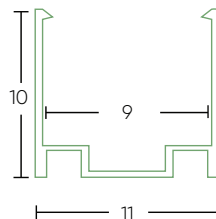

ALUMINIUM CHANNEL FOR 8MM NEON

SKU	DESCRIPTION	LENGTH	BOX QTY
L3312	8mm Neon Aluminium Channel	3M	200

*LED strips sold separately