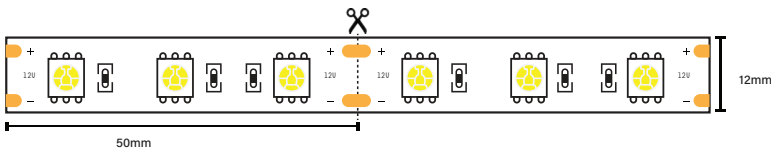

SKU	OPERATING VOLTAGE	IP RATING	CHIP TYPE	LED PER METER	PCB WIDTH	CCT	WATTAGE PER METER	LUMENS PER METER	CUT MARK	METERS PER ROLL
L766	12V	IP68	5050	60	12mm	GREEN	10W	DECOR	50mm	5m
L744	12V	IP68	5050	60	12mm	BLUE	10W	DECOR	50mm	5m
L1276	12V	IP68	5050	60	12mm	RED	10W	DECOR	50mm	5m