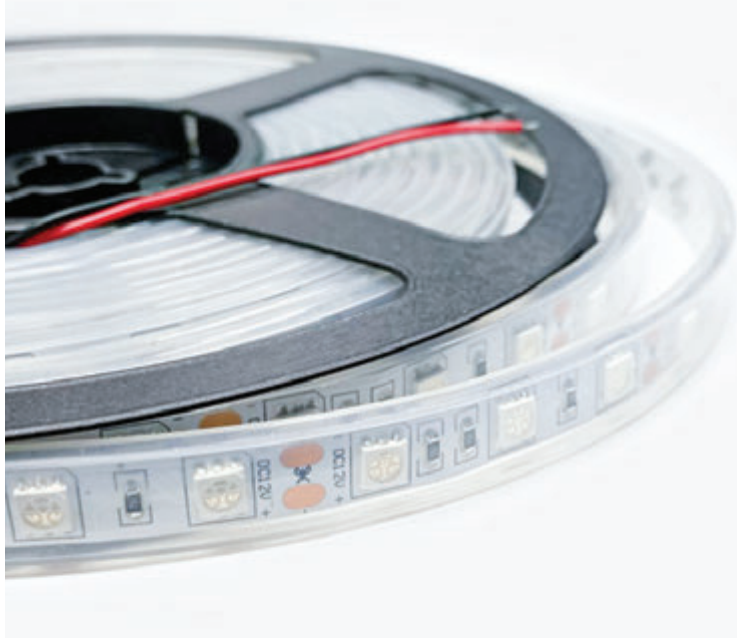

LED STRIP LIGHTING

Chip Type	5050
IP Rating	IP68
CRI	83
Operating Voltage	12V
Wattage Per Meter	10W
Cut Mark	50mm
Meters Per Roll	5m

NOVA 68™ LED STRIP 60 LED / 5050

PRODUCT FEATURES & SPECIFICATIONS

Take vibrant, customizable LED lighting anywhere with our **NOVA 68™** strip lights. Built to IP68 rating. Their waterproof design also makes them perfect for unprotected outdoor installation in fountains, landscape features, pools, and more. Let your lighting dreams shine bright with our **NOVA 68™** strips.