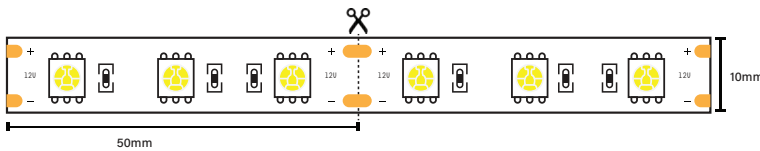

NOVA 65™ LED STRIP 60 LED / 5050

PRODUCT FEATURES & SPECIFICATIONS

With the **NOVA 65™** strips, you need not compromise between durability and illumination quality. The strips are protected from low-pressure water jets and dust ingress for reliable operation in tough environments like workshops, kitchens, factories, and outdoor covered areas. Though not submersible, these ultra-durable strips give you flexibility to install accent lighting, task lighting, or mood lighting in places standard strips could never withstand.

NOTE: It is not for use in direct water jets or spray and the strip should not be submerged.