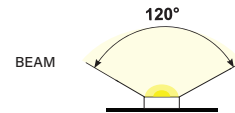

NOVA AQUA™ LED STRIPS 5050

PRODUCT FEATURES & SPECIFICATIONS

These waterproof **NOVA AQUA™** provide a water friendly led strip solution. Mount LEDs on boats, in cabins, aquariums, pools and anywhere else you need LED strips that can be submerged under water.

The LED strips are encased in a silicone tube that is sealed on each end, giving the strip an IP68 rating ensuring the strips are safe from the elements.