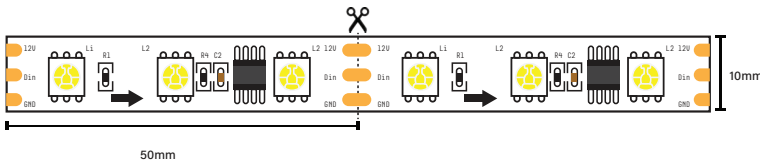

SKU	OPERATING VOLTAGE	IP RATING	CHIP TYPE	LED PER METER	PCB WIDTH	CCT	WATTAGE PER METER	LUMENS PER METER	CUT MARK	METERS PER ROLL
L1921	12V	IP20	5050	60	10mm	DIGITAL RGB	10W	820	50mm	5m

ACCESSORIES

Controller

5-24V LED Digital RF Wireless Controller With Female DC E343

Controller

LED Pixel Controller with SD Card Reader 8 Channel E1456

Controller

12v Led Digital Pixel Controller L3065