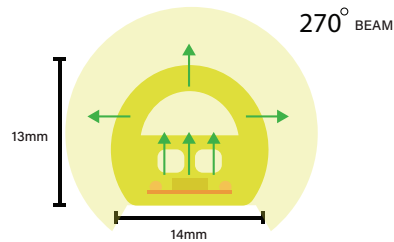

SKU	OPERATING VOLTAGE	IP RATING	CHIP TYPE	DIMENSIONS	CCT	WATTAGE PER METER	LUMENS PER METER	CUT MARK	METERS PER ROLL
L1566	220V	IP65	2835	14 x 13mm	6500K	9.6W	960	100mm	50m
L2232	220V	IP65	2835	14 x 13mm	3000K	9.6W	960	100mm	50m
L2243	220V	IP65	2835	14 x 13mm	GREEN	9.6W	960	100mm	50m
L2233	220V	IP65	2835	14 x 13mm	BLUE	9.6W	960	100mm	50m
L2235	220V	IP65	2835	14 x 13mm	RED	9.6W	960	100mm	50m
L2234	220V	IP65	2835	14 x 13mm	PINK	9.6W	960	100mm	50m

ACCESSORIES

Channels

2m Light Clear Channel for 14mm Round Neon Rope Light
L3054

Caps

16mm Diameter Round Neon Led End Cap
L3051

Power Cable

220v 14mm Round Neon LED Rope Light Power Cable
PS233