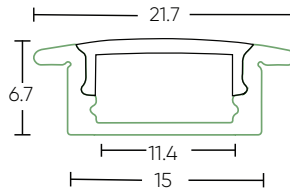

RECESSED ALUMINIUM CHANNEL 618BK

SKU	DESCRIPTION	LENGTH	BOX QTY
L3422	Black Recessed Aluminium Channel	3M	100