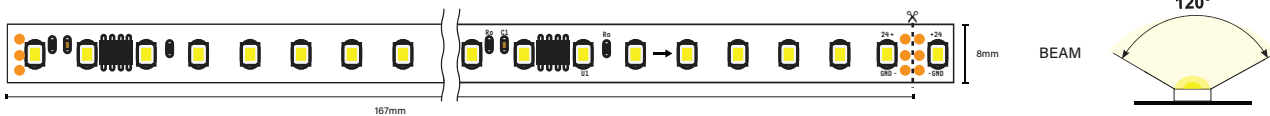

SKU	OPERATING VOLTAGE	IP RATING	CHIP TYPE	LED PER METER	PCB WIDTH	CCT	WATTAGE PER METER	LUMENS PER METER	CUT MARK	METERS PER ROLL
L3260	24V	IP20	2835	126	8mm	6500K	10W	800	167mm	10m
L3262	24V	IP20	2835	126	8mm	3000K	10W	750	167mm	10m
L3259	24V	IP20	2835	126	8mm	BLUE	10W	700	167mm	10m

ACCESSORIES

Connector

Connector

Receiver

Receiver

Controller

Controller