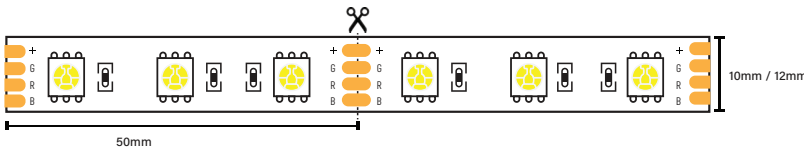

NOVA WAVE™ RGB LED STRIP 60 LED / 5050

PRODUCT FEATURES & SPECIFICATIONS

Introducing the **NOVA WAVE™** strip lights, a range of versatile strip lights designed to enhance any space with vibrant, customisable lighting effects. They feature high-brightness 5050 SMD RGB LEDs with a working voltage of 12 VDC. The strips can easily be cut into smaller sections, allowing for precise customisation and can be used in a range of environments and applications thanks to the different waterproof grades.