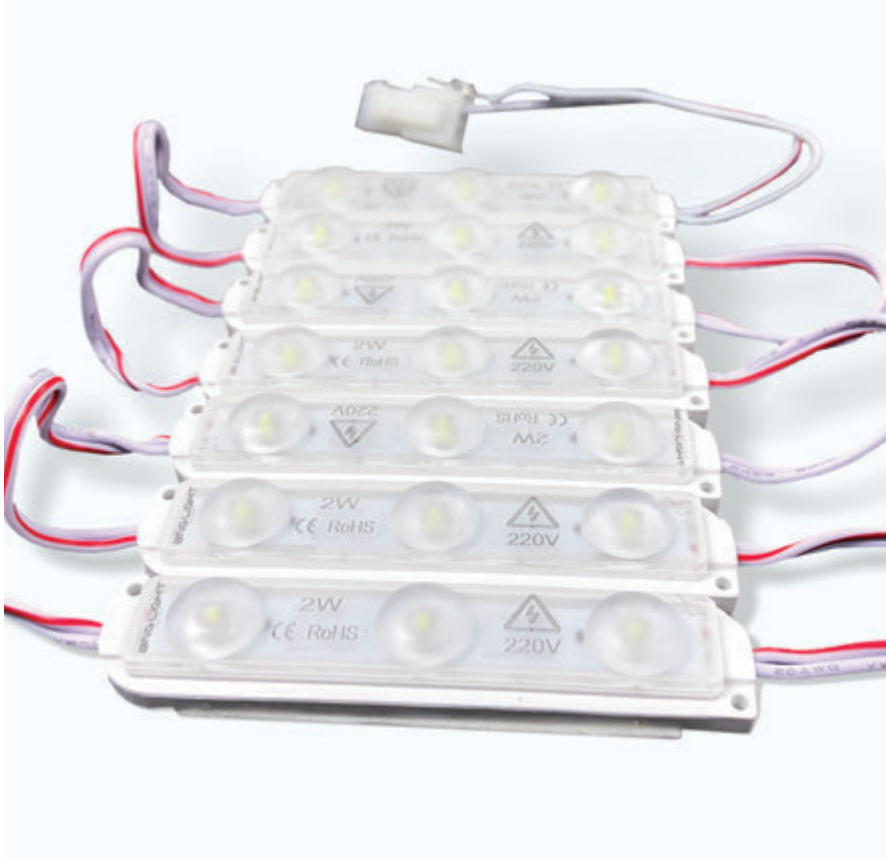

LED MODULES

Module Type	3 x 2835
IP Rating	IP65
CRI	83
Operating Voltage	220V
Power Output	2W
Lumens	120 - 150lm
Dimensions	77x17x10mm