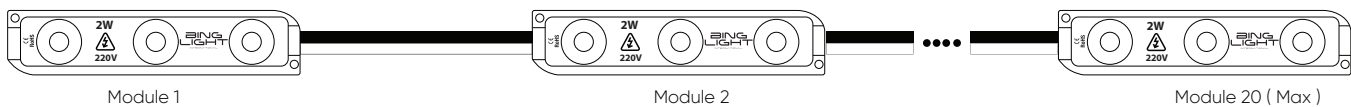

PRODUCT FEATURES & SPECIFICATIONS

Our Bing Light 220V LED modules deliver vivid illumination to lightboxes, signage, displays and more with incredible ease. Bing Light modules slash energy usage across spaces large and small. For unbeatable simplicity paired with beautiful 220V LED lighting that makes signage and displays sparkle, Bing Light modules check every box.