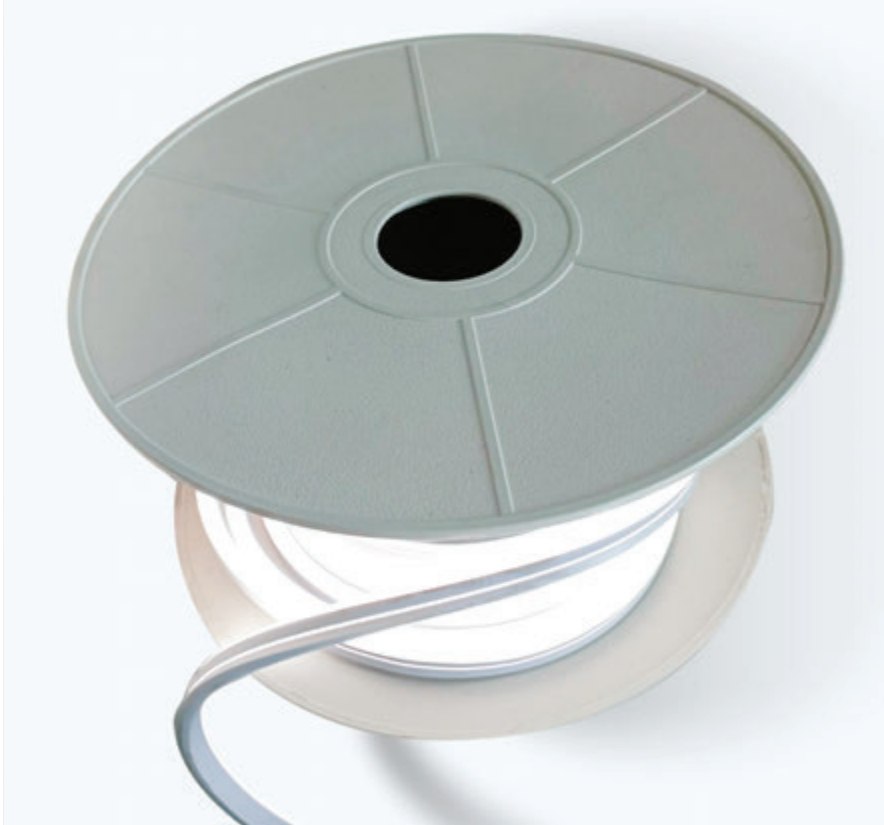

NEON LED ROPE LIGHTING

Chip Type	2835
IP Rating	IP65
CRI	83
Operating Voltage	12V
Wattage Per Meter	9.6W
Cut Mark	25mm
Meters Per Roll	50m