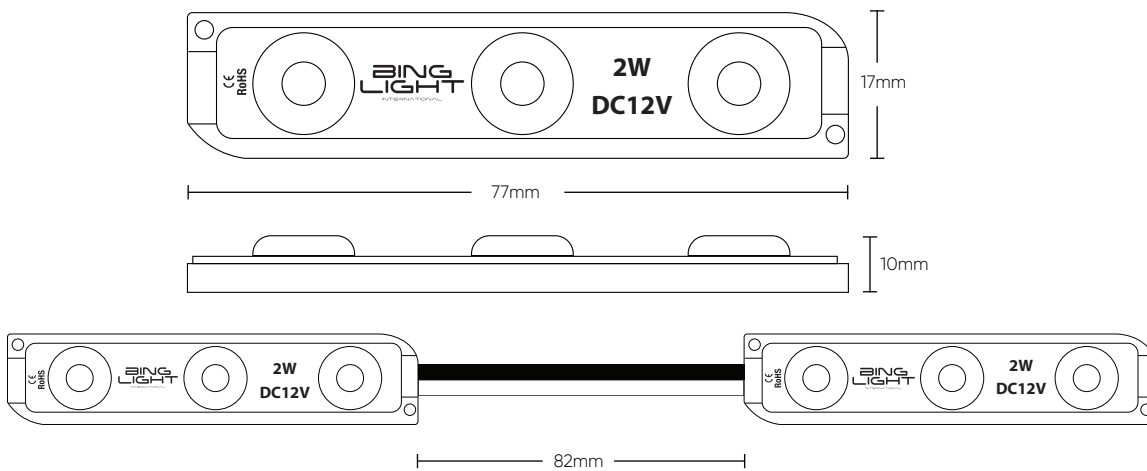

PRODUCT FEATURES & SPECIFICATIONS

Infinite Lighting Possibilities With Adaptable, Modular Design. Our innovative LED modules put customizable, professional lighting design directly into your hands. Each compact unit contains everything needed to shine brilliantly on its own or connect with other modules. With the power to illuminate any space large or small, in any shape imaginable, our adaptable LED modules put breathtaking, customizable lighting within anyone's reach. Let your unique visions shine!