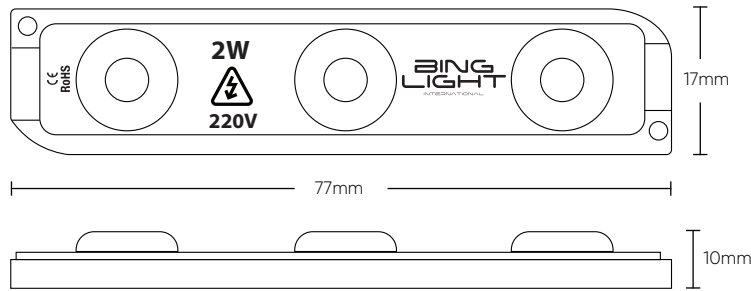

PRODUCT FEATURES & SPECIFICATIONS

Our Bing Light 220V LED modules deliver vivid illumination to lightboxes, signage, displays and more with incredible ease. Bing Light modules slash energy usage across spaces large and small. For unbeatable simplicity paired with beautiful 220V LED lighting that makes signage and displays sparkle, Bing Light modules check every box.