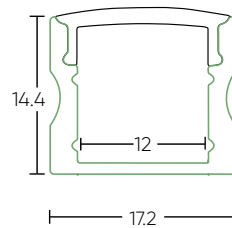

LOW SPOTTING DEEP ALUMINIUM CHANNEL 613

SKU	DESCRIPTION	LENGTH	BOX QTY
L3308	Low Spotting Deep Aluminium Channel	3M	100