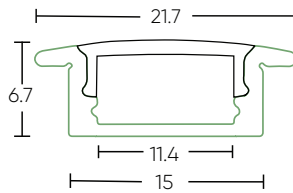

RECESSED ALUMINIUM CHANNEL 618

SKU	DESCRIPTION	LENGTH	BOX QTY
L3310	Recessed Aluminium Channel	3M	100