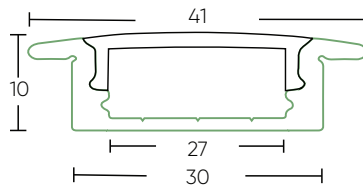

WIDE RECESSED ALUMINIUM CHANNEL 3010A-2BK

SKU	DESCRIPTION	LENGTH	BOX QTY
L3423	Black Wide Recessed Aluminium Channel	3M	50

*LED strips sold separately