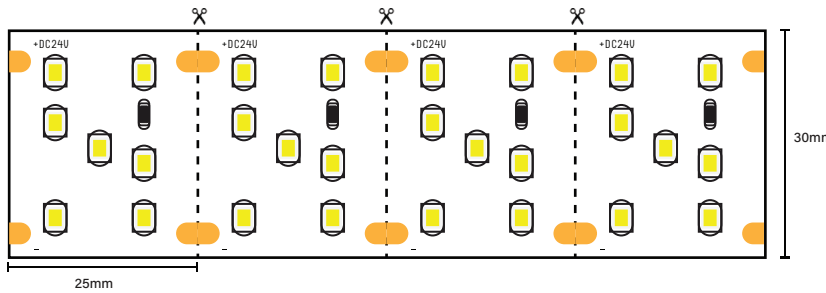

PRODUCT FEATURES & SPECIFICATIONS

LUMA™X2 LED strip light adopts a high-brightness output, with 2835 SMD chips as the light source. They have a heat-resistant PCB. It is available in 6500K and 3000K. Thanks to its high CRI (Ra96), the strip emits eye catching colours and illumination.