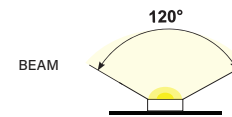

SKU	OPERATING VOLTAGE	IP RATING	CHIP TYPE	LED PER METER	PCB WIDTH	CCT	WATTAGE PER METER	LUMENS PER METER	CUT MARK	METERS PER ROLL
L1921	12V	IP20	5050	60	10mm	DIGITAL RGB	10W	820	50mm	5m

ACCESSORIES

Controller

5-24V LED Digital RF Wireless Controller With Female DC E343

Controller

LED Pixel Controller with SD Card Reader 8 Channel E1456

Controller

12v Led Digital Pixel Controller L3065