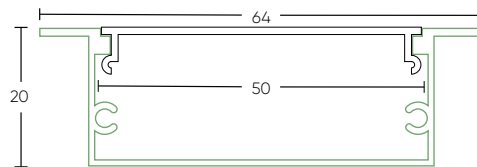

WIDE RECESSED ALUMINIUM CHANNEL 5020A-3

SKU	DESCRIPTION	LENGTH	BOX QTY
L3431	Wide Recessed Aluminium Channel 5020	3M	40