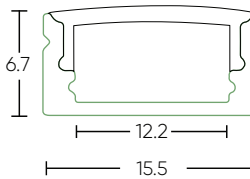

SURFACE MOUNTED ALUMINIUM CHANNEL 610

SKU	DESCRIPTION	LENGTH	BOX QTY
L3309	Surface Mounted Aluminium Channel	3M	100