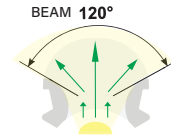

PRODUCT FEATURES & SPECIFICATIONS

NeoPop™ are LED strip protective jackets, which are made of Silicone material, are resistant to high and low temperature, they are flexible and bendable. The inner width allows you to use 6mm or 8mm SMD LED or COB strip lights as the light source. Installation is an easy sliding of the covers over led strips or popping into routed grooves.

FLEXIBLE