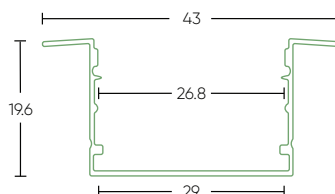

DEEP WIDE RECESSED ALUMINIUM CHANNEL 3020A-2

SKU	DESCRIPTION	LENGTH	BOX QTY
L3432	Deep Recessed Aluminium Channel 3020	3M	60

*LED strips sold separately