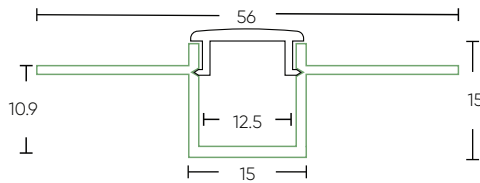

ALUMINIUM PROFILES

PRODUCT FEATURES & SPECIFICATIONS

Introducing our innovative bendable recessed channels - the perfect blend of style, functionality, and efficiency. Designed to fit seamlessly into grooves, the recessed channel allows the lighting fixture to sit flush with the surface, creating a clean and streamlined look while also protecting the LED strip and diffusing the light output.