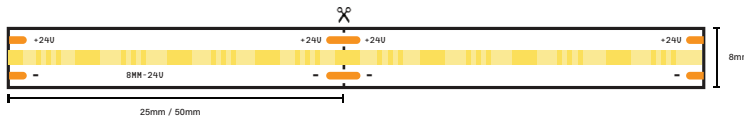

SKU	OPERATING VOLTAGE	IP RATING	CHIP TYPE	LED PER METER	PCB WITH	CCT	WATTAGE PER METER	LUMENS PER METER	CUT MARK	METERS PER ROLL
L3263	12V	IP20	COB	320	8mm	6500K	12W	1000	25mm	5m
L3264	12V	IP20	COB	320	8mm	3000K	12W	900	25mm	5m
L3258	12V	IP20	COB	320	8mm	BLUE	12W	750	50mm	5m
L3291	24V	IP20	COB	320	8mm	6500K	9.6W	1000	50mm	10m
L3292	24V	IP20	COB	320	8mm	3000K	9.6W	900	50mm	10m
L3293	24V	IP20	COB	320	8mm	BLUE	9.6W	750	25mm	10m

ACCESSORIES

Connector

8mm PCB Strip Light
Corner Connector
Single Colour COB
[L3147](#)

Connector

8mm L-Shape Strip
Light Corner Connector -
Single Colour COB
[L3382](#)

Connector

8mm PCB Mounting Clip
With Screw
COB LED Strip Lights
[L3150](#)

Connector

8mm PCB Strip Light
Corner Connector
Single Colour COB
[L3144](#)