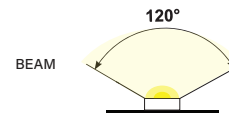

SKU	OPERATING VOLTAGE	IP RATING	CHIP TYPE	LED PER METER	PCB WIDTH	CCT	WATTAGE PER METER	LUMENS PER METER	CUT MARK	METERS PER ROLL
L285	12V	IP65	5050	60	10mm	6500K	10W	1000	50mm	5m
L1437	12V	IP65	5050	60	10mm	3000K	10W	1000	50mm	5m
L2334	12V	IP65	5050	60	10mm	YELLOW	10W	DECOR	50mm	5m
L1275	12V	IP65	5050	60	10mm	GREEN	10W	DECOR	50mm	5m
L768	12V	IP65	5050	60	10mm	BLUE	10W	DECOR	50mm	5m
L1259	12V	IP65	5050	60	10mm	RED	10W	DECOR	50mm	5m
L2335	12V	IP65	5050	60	10mm	PINK	10W	DECOR	50mm	5m