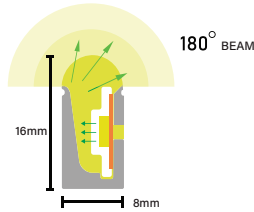

PRODUCT FEATURES & SPECIFICATIONS

Our range of **NEOFLEX 8™** give your custom lighting sculptures and installations serious visual impact. Their larger profile also makes letters, logos, and outline details stand out prominently with vibrant LED illumination. Let your imaginative lighting visions shine clearer and brighter with all the resilient flexibility you need for lasting, attention-grabbing effects.