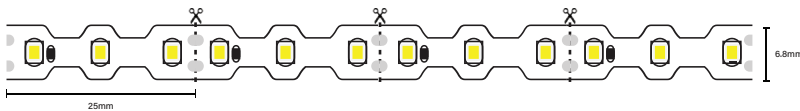

LUMA FLEX™ LED STRIP 120 LED / 2835

PRODUCT FEATURES & SPECIFICATIONS

LUMA FLEX™ LED Striplight 12V is the perfect choice for detailed and creative projects. It features a modular shaped flexible non-waterproof PCB that is ideal for lettering, numbering, and other intricate shapes. The strips have 9.6W of power per meter and come in a 50m roll, making it a great choice for your signage or creative needs.