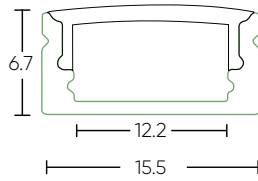

SURFACE MOUNTED ALUMINIUM CHANNEL 610BK

SKU	DESCRIPTION	LENGTH	BOX QTY
L3421	Black Surface Mounted Aluminium Channel	3M	100