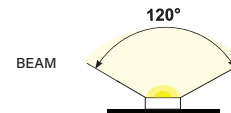

NOVA WAVE™ RGB LED STRIP 60 LED / 5050

PRODUCT FEATURES & SPECIFICATIONS

Introducing the **NOVA WAVE™** strip lights, a range of versatile strip lights designed to enhance any space with vibrant, customisable lighting effects. They feature high-brightness 5050 SMD RGB LEDs with a working voltage of 12 VDC. The strips can easily be cut into smaller sections, allowing for precise customisation and can be used in a range of environments and applications thanks to the different waterproof grades.