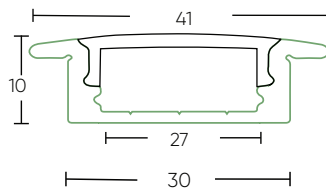

WIDE RECESSED ALUMINIUM CHANNEL 3010A-2

SKU	DESCRIPTION	LENGTH	BOX QTY
L3311	Wide Recessed Aluminium Channel	3M	60