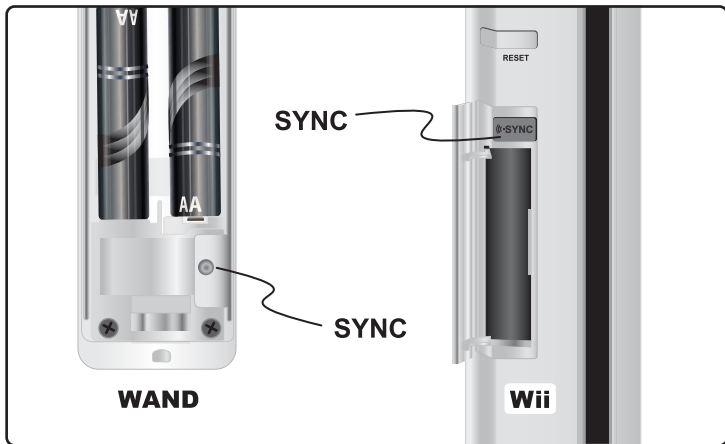

PLEASE MAKE SURE TO SYNC THE WAND™ CONTROLLER WITH YOUR Wii® CONSOLE.

The WAND™ must be Synced with the Wii® console to function as a controller. Please refer to the WAND™ and/or Wii® instruction manual regarding the method of establishing SYNC.