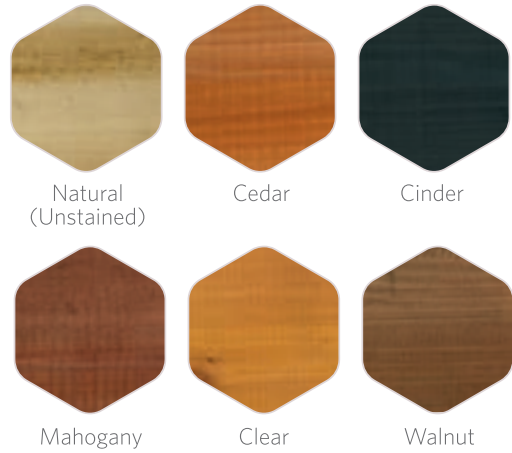

### Sizes

### 3. CHOOSE YOUR ROOF MATERIAL

Asphalt Shingles

Cedar Shake Roof

Metal Roof