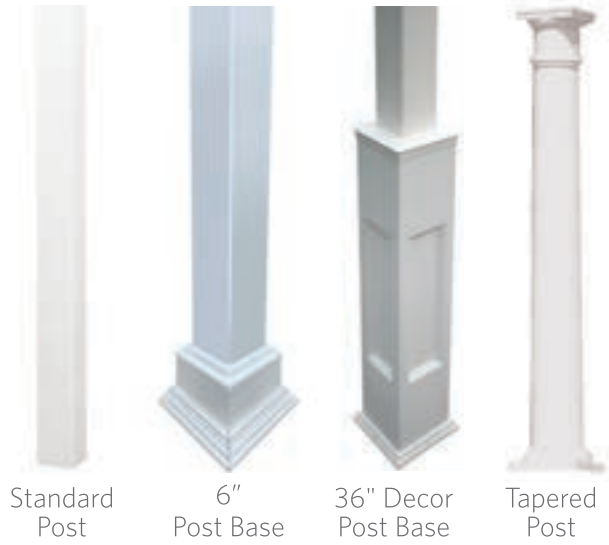

2. CHOOSE YOUR POST