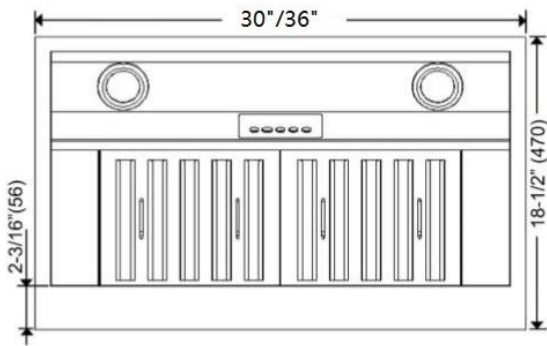

36" Pro Hood Insert Model CVI34SS

Key Features

- Seamless Stainless Steel Construction
- Professional Baffle Filters
- Powerful 600CFM Blower Included
- 3-speed Mechanical Controls

Design

Color **Stainless Steel**

Hood Performance

Hood Type	Cabinet Insert
CFM	600 CFM
Lighting	3W 12V LED
Number of Fan Speeds	3 speed
Noise Level Ratings	0.7 Sones / 4.0 Sones / 6.5 Sones
Filter Type	Baffle, dishwasher safe
Removable Filter	Yes
Control Type	Push Button
Rated Voltage	120V / 60Hz
Venting Type	Exterior
Ducting:	Top 6" round, top 3-1/4" x 10" rectangular
Warranty:	One year parts warranty

Bottom View

Weights & Dimensions

Product Width	34-3/8"
Product Depth	18 1/8"
Product Height	12"
Gross / Net Weight (kgs)	
Carton Dimensions (mm)	960 x 455 x 515
UPC	628451852223

Top View

In Canada, CALORIC™ is a registered trademark of J.A.K. North America Inc.