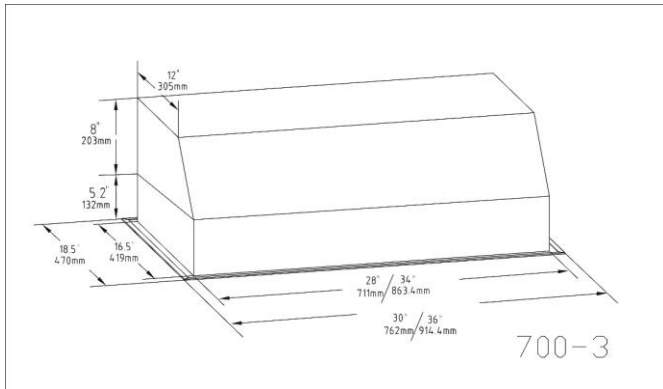

36" Pro Hood Insert Model CVI34SS

Key Features

- Seamless Stainless Steel Construction
- Professional Baffle Filters
- Powerful 600CFM Blower Included
- 3-speed Mechanical Controls

Design

Color **Stainless Steel**

Hood Performance

Hood Type	Cabinet Insert
CFM	600 CFM
Lighting	3W 12V LED
Number of Fan Speeds	3 speed
Noise Level Ratings	0.7 Sones / 4.0 Sones / 6.5 Sones
Filter Type	Baffle, dishwasher safe
Removable Filter	Yes
Control Type	Push Button
Rated Voltage	120V / 60Hz
Venting Type	Exterior
Ducting:	Top 6" round, top 3-1/4" x 10" rectangular
Warranty:	One year parts warranty

Bottom View

Weights & Dimensions

Product Width	34-3/8"
Product Depth	18 1/8"
Product Height	12"
Gross / Net Weight (kgs)	
Carton Dimensions (mm)	960 x 455 x 515
UPC	628451852223

Top View

In Canada, CALORIC™ is a registered trademark of J.A.K. North America Inc.