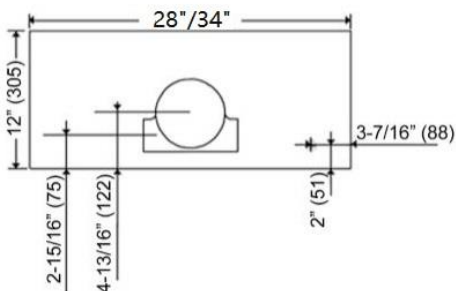

Bottom View

Weights & Dimensions

Product Width	34-3/8"
Product Depth	18 1/8"
Product Height	12"
Gross / Net Weight (kgs)	
Carton Dimensions (mm)	960 x 455 x 515
UPC	628451852223

Top View

In Canada, CALORIC™ is a registered trademark of J.A.K. North America Inc.