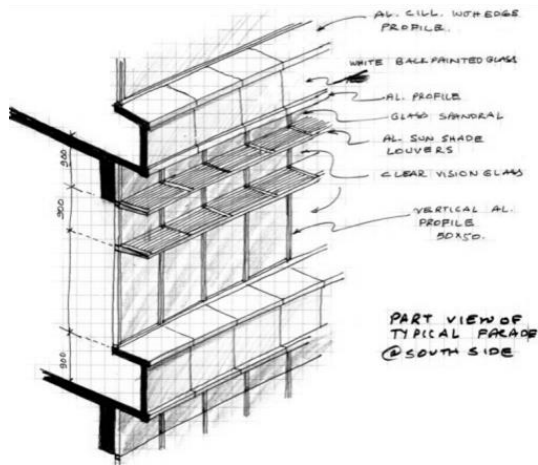

Area : 7,00,000 sft.

Environmental Rating : LEED Gold

Architects : Kapadia Associates Design LLP

THE ORB

WORKSPACES

Mumbai | India

Client : K Raheja Corp

Project Status : Completed 2017