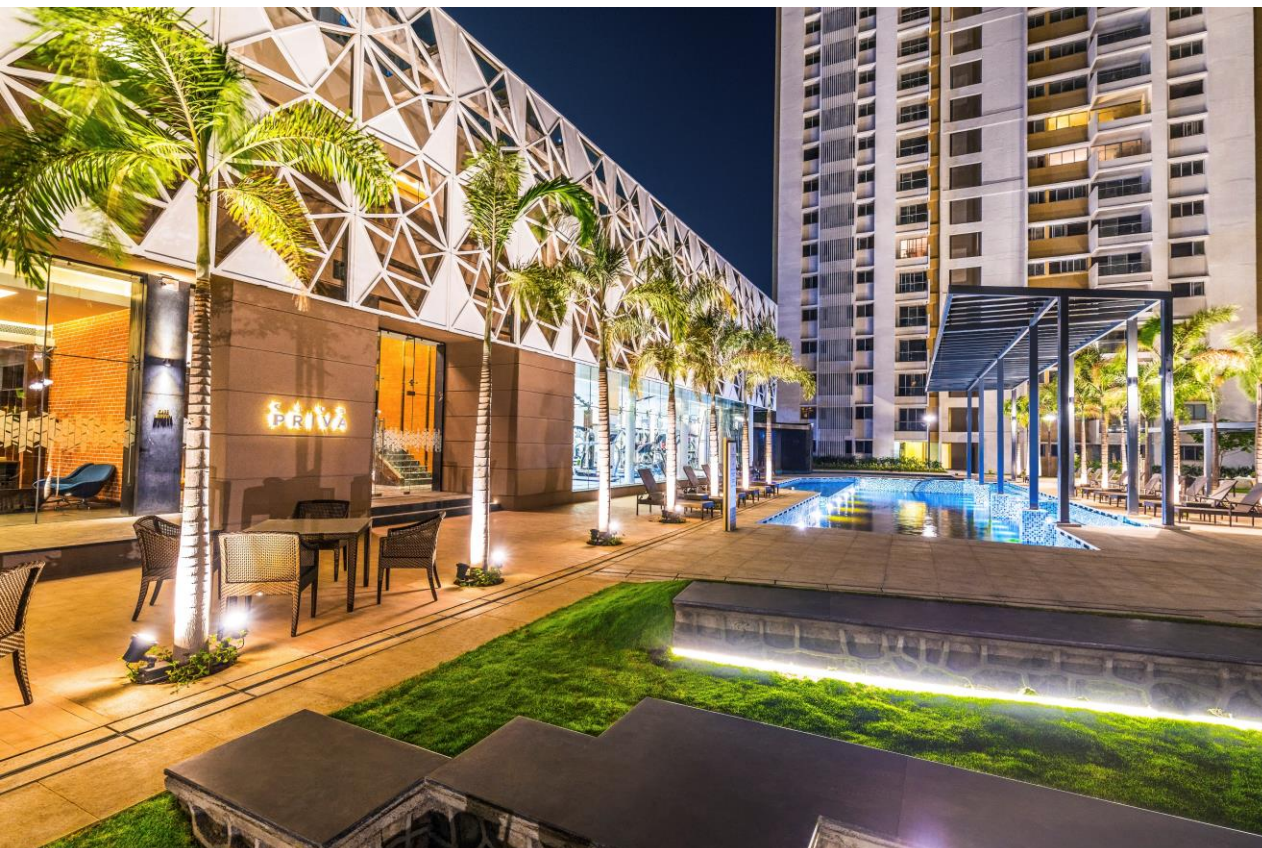

Club Courtyard

LEISURE & RECREATION

Mumbai | India

Client : Narand – Wadhwa Developers

Project Status : Completed 2019

Area : 11,500 sft.

Architects : Kapadia Associates Design LLP