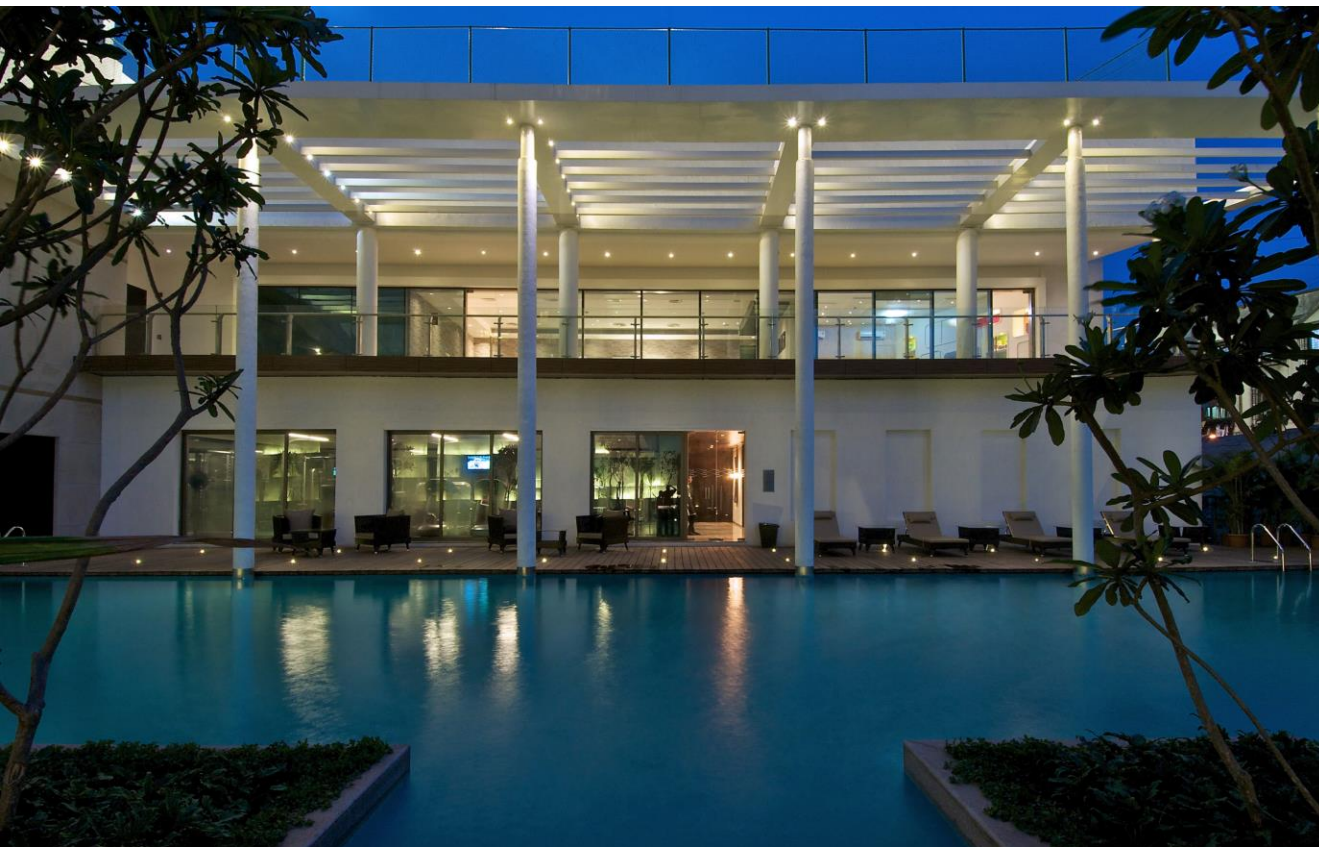

Club B @ Lodha Bellissimo

LEISURE & RECREATION

Mumbai | India

Client : Lodha Group

Project Status : Completed 2012

Area : 15,000 sft.

Architects : Kapadia Associates Design LLP