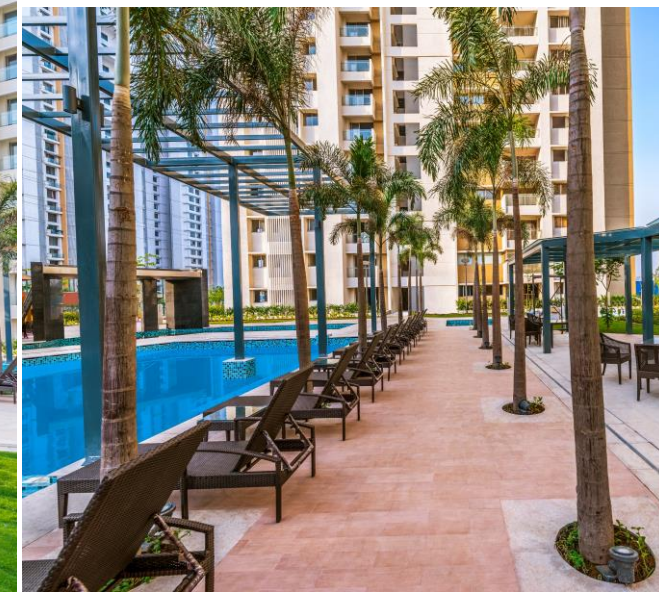

Club Courtyard

LEISURE & RECREATION

Mumbai | India

Client : Narand – Wadhwa Developers

Project Status : Completed 2019

Area : 11,500 sft.

Architects : Kapadia Associates Design LLP