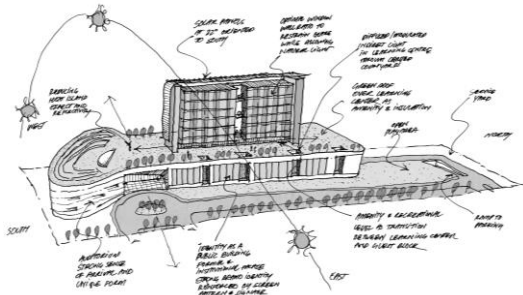

Area : 4,50,000 sft.

Architects : Kapadia Associates Design LLP

HDFC RTC

TRAINING CENTER

Mumbai | India

Client : Lodha Group

Project Status : Under Construction

Area : 1,50,000 sft.

Architects : Kapadia Associates Design LLP

IIT B – AA

HOSTEL FACILITY

Mumbai | India

Client : IIT AA, MUMBAI

Project Status : Concept Design

Area : 2,50,000 sft.

Architects : Kapadia Associates Design LLP