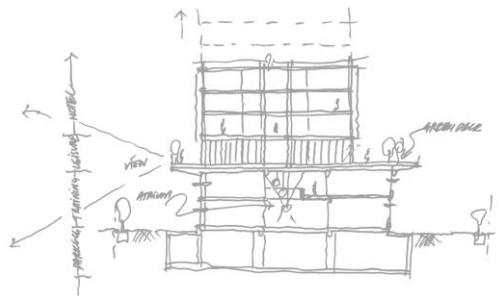

Area : 4,50,000 sft.

Architects : Kapadia Associates Design LLP

HDFC RTC

TRAINING CENTER

Mumbai | India

Client : Lodha Group

Project Status : Under Construction

Area : 1,50,000 sft.

Architects : Kapadia Associates Design LLP

IIT B – AA

HOSTEL FACILITY

Mumbai | India

Client : IIT AA, MUMBAI

Project Status : Concept Design

Area : 2,50,000 sft.

Architects : Kapadia Associates Design LLP