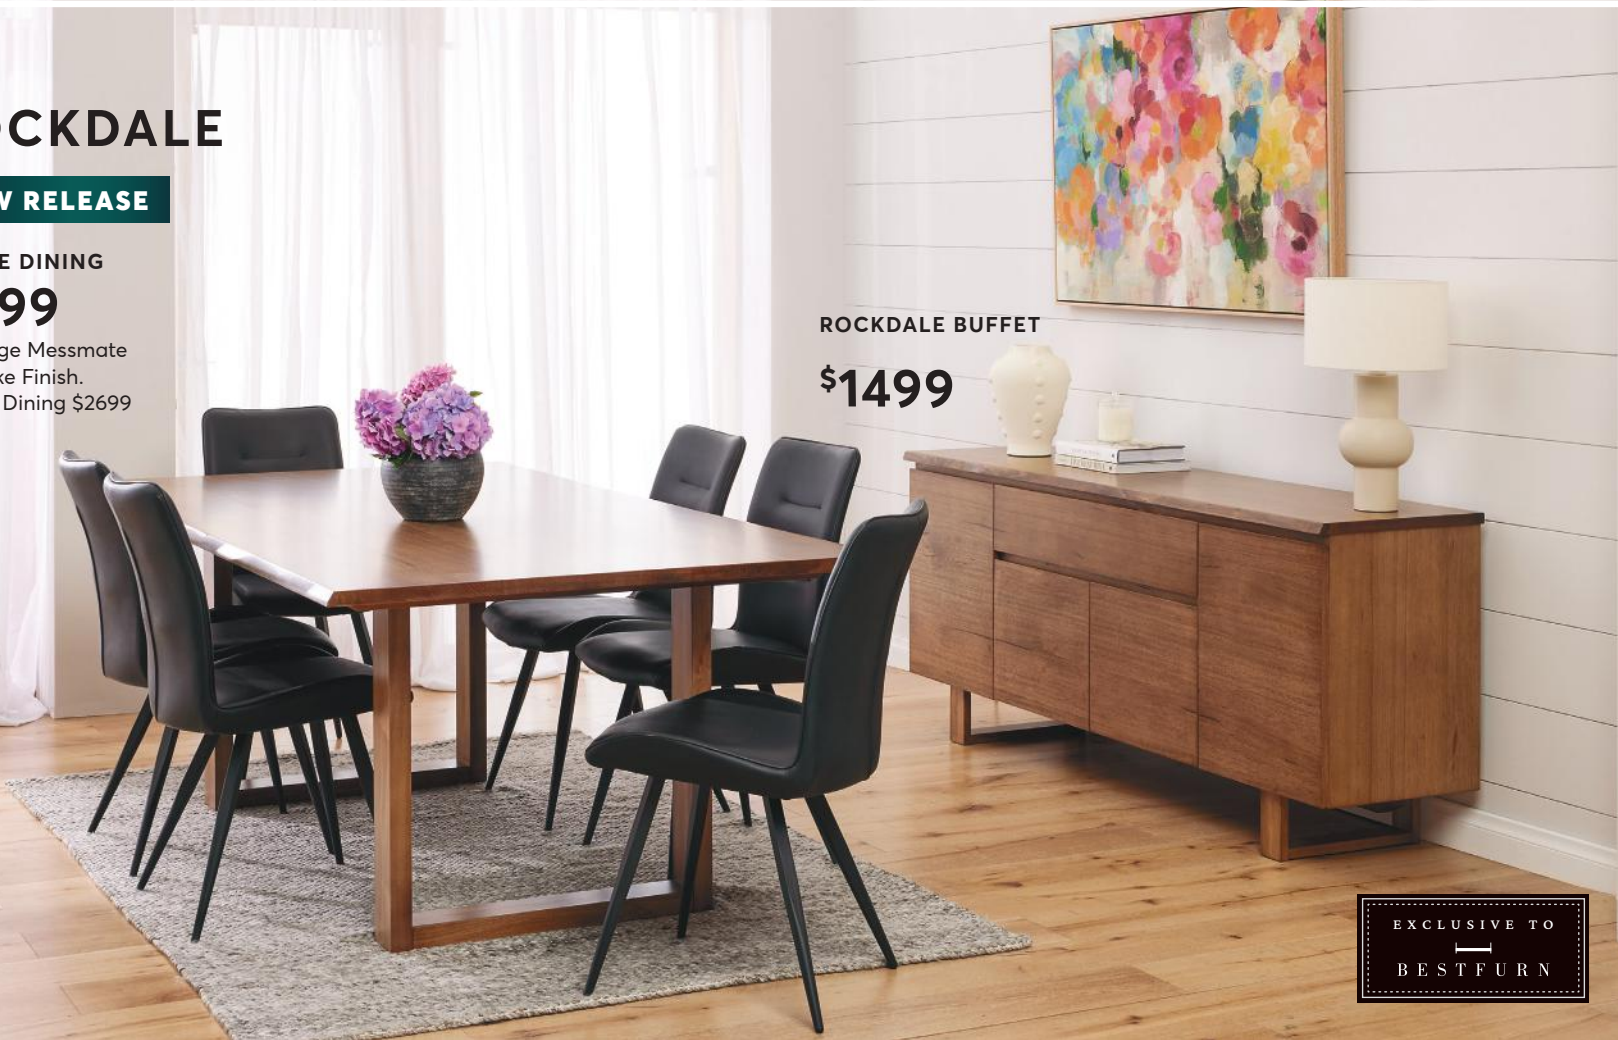

# ROCKDALE

**NEW RELEASE**

7 PIECE DINING

**\$2199**

Live Edge Messmate  
in Smoke Finish.  
9 Piece Dining \$2699

ROCKDALE BUFFET

**\$1499**