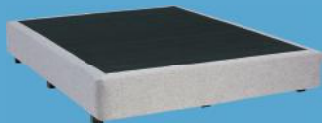

$449

STANDARD
Queen Base
All sizes available.