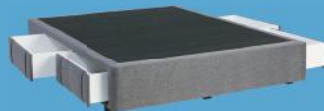

## MONACO QUEEN

BASE \$449

BEDHEAD \$1399

\*other sizes available

**\$449**

**STANDARD**  
Queen Base  
All sizes available.

**\$799**

**4 DRAWER**  
Queen Base  
Also available in  
Double & King.