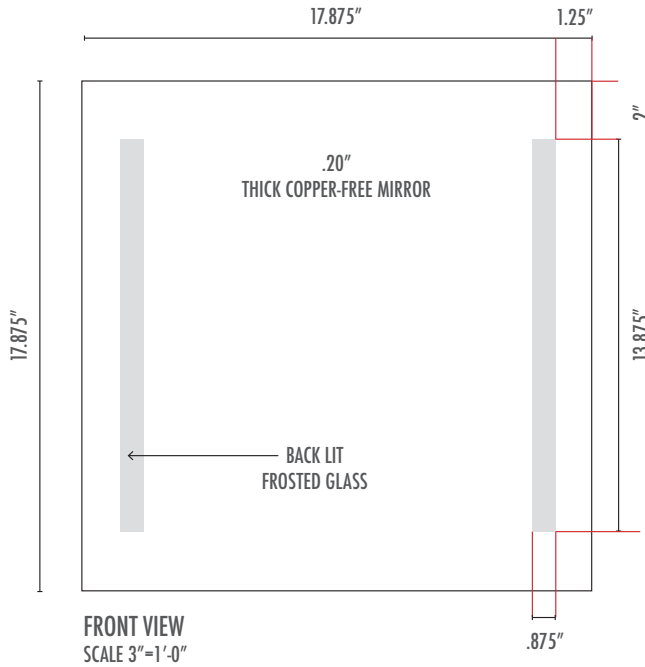

CLEARMIRROR®

THE DIFFERENCE IS CLEAR

18"X18" SHOWERLITE

16104-1818 -3K OR 5K

SPECIFICATIONS

- Copper-free, corrosion resistant mirror.
- Tolerance: $\pm 0.0625"$
- Mirror must mount flush with tile or surround.
- UL Listed for use in showers.
- Transformer located in remote/accessible area.
- LED Panels: 3000 or 5000 Kelvin / 95 CRI.
- LED Panels: Rated for 70,000 hours.
- Electrical: 24 Volt DC / 47 Watt.