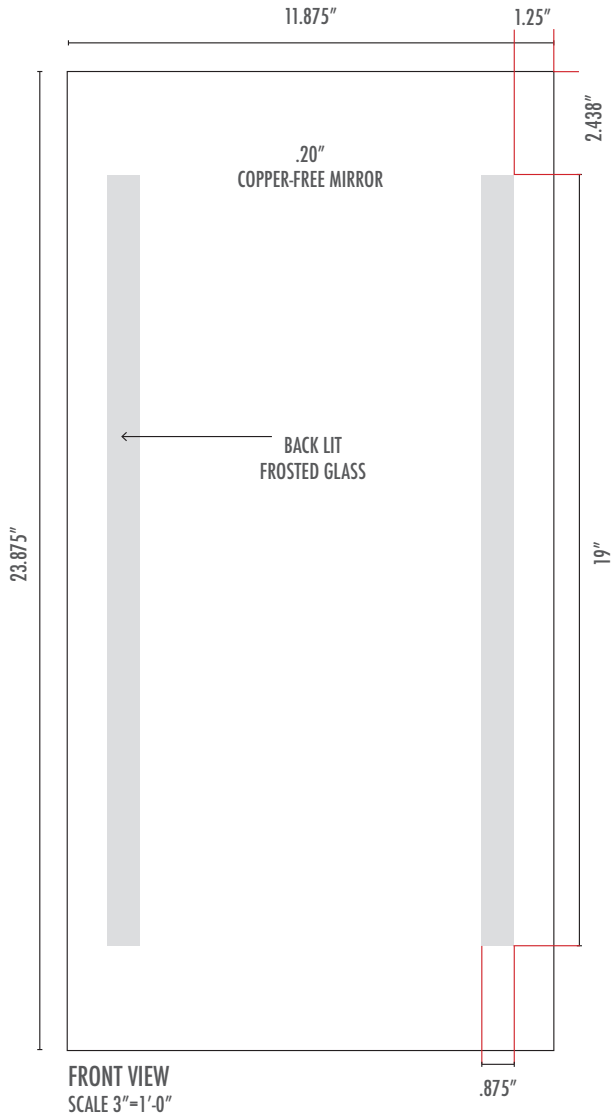

CLEARMIRROR®

THE DIFFERENCE IS CLEAR

12"X24" SHOWERLITE
16104-1224-3K OR 5K

SPECIFICATIONS

- Copper-free, corrosion resistant mirror.
- Tolerance: $\pm 0.0625"$
- Mirror must mount flush with tile or surround.
- UL Listed for use in showers.
- Transformer located in remote/accessible area.
- LED Panels: 3000 or 5000 Kelvin / 95 CRI.
- LED Panels: Rated for 70,000 hours.
- Electrical: 24 Volt DC / 40 Watt.