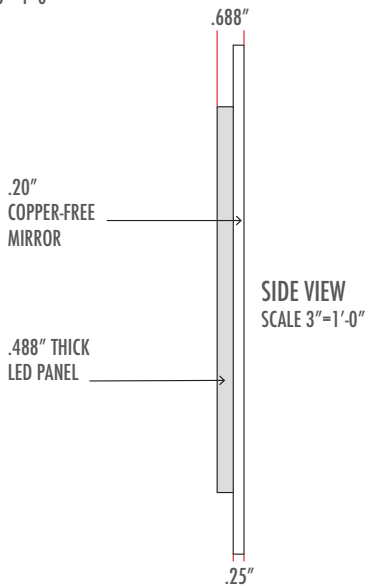

CLEARMIRROR®

THE DIFFERENCE IS CLEAR

12"X24" SHOWERLITE
16104-1224-3K OR 5K

SPECIFICATIONS

- Copper-free, corrosion resistant mirror.
- Tolerance: $\pm 0.0625"$
- Mirror must mount flush with tile or surround.
- UL Listed for use in showers.
- Transformer located in remote/accessible area.
- LED Panels: 3000 or 5000 Kelvin / 95 CRI.
- LED Panels: Rated for 70,000 hours.
- Electrical: 24 Volt DC / 40 Watt.