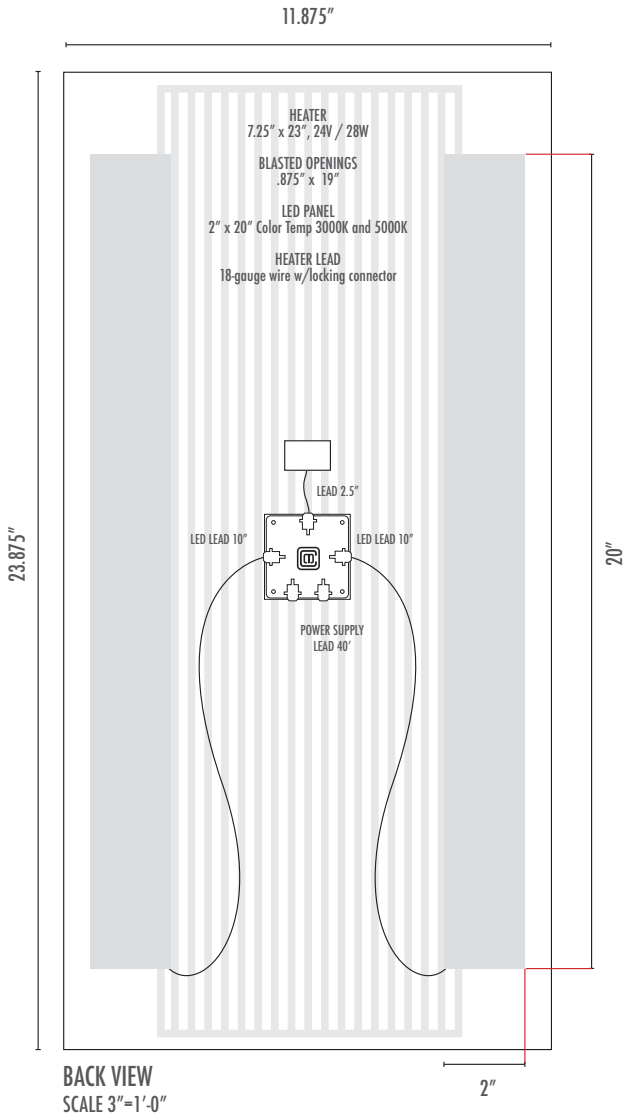

CLEARMIRROR®

THE DIFFERENCE IS CLEAR

12"X24" SHOWERLITE
16104-1224-3K OR 5K

SPECIFICATIONS

- Copper-free, corrosion resistant mirror.
- Tolerance: $\pm 0.0625"$
- Mirror must mount flush with tile or surround.
- UL Listed for use in showers.
- Transformer located in remote/accessible area.
- LED Panels: 3000 or 5000 Kelvin / 95 CRI.
- LED Panels: Rated for 70,000 hours.
- Electrical: 24 Volt DC / 40 Watt.