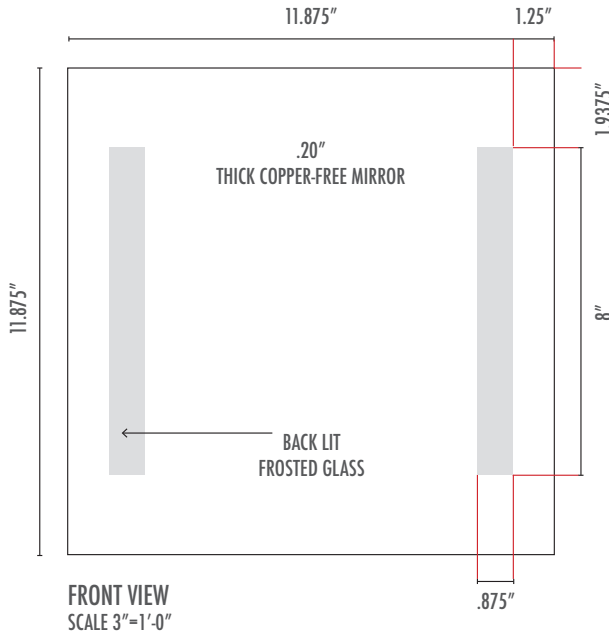

CLEARMIRROR®

THE DIFFERENCE IS CLEAR

12"X12" SHOWERLITE

16104-1212-3K OR 5K

SPECIFICATIONS

- Copper-free, corrosion resistant mirror.
- Tolerance: $\pm 0.0625"$
- Mirror must mount flush with tile or surround.
- UL Listed for use in showers.
- Transformer located in remote/accessible area.
- LED Panels: 3000 or 5000 Kelvin / 95 CRI.
- LED Panels: Rated for 70,000 hours.
- Electrical: 24 Volt DC / 20 Watt.