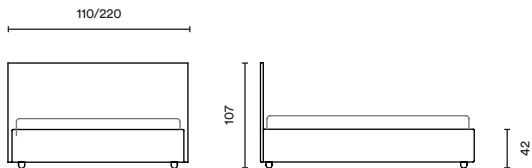

Sirio

Design / DorelanLab

REMOVABLE COVER

BASE AND HEADBOARD

AVAILABLE BED TECHNOLOGY

EASY

CASE

CASE X2