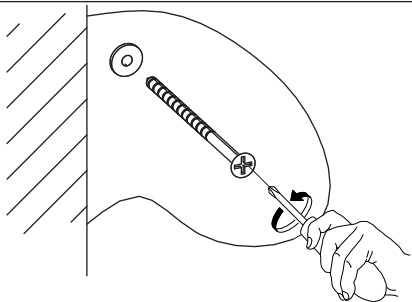

3

Installation Mounting Guide

V x4

KK x1

I x16

K x16

Kz x16

S3 x8

THIS PRODUCT SHOULD BE PERMANENTLY ANCHORED TO THE WALL OR OTHER SUITABLE SURFACE TO AVOID SERIOUS INJURY OR DEATH.

TO HELP AVOID ANY SERIOUS INJURY OR DEATH, THIS PRODUCT INCLUDES A BRACKET TO PREVENT TOPPLING. WE STRONGLY RECOMMEND THAT THIS PRODUCT BE PERMANENTLY FIXED TO THE WALL OR OTHER SUITABLE SURFACE. FIXING HARDWARE IS NOT INCLUDED SINCE DIFFERENT SURFACE MATERIALS REQUIRE DIFFERENT ATTACHMENTS. PLEASE SEEK PROFESSIONAL ADVICE IF YOU ARE IN DOUBT WHAT FIXING HARDWARE TO USE. REGULARLY CHECK YOUR FIXING DEVICE.