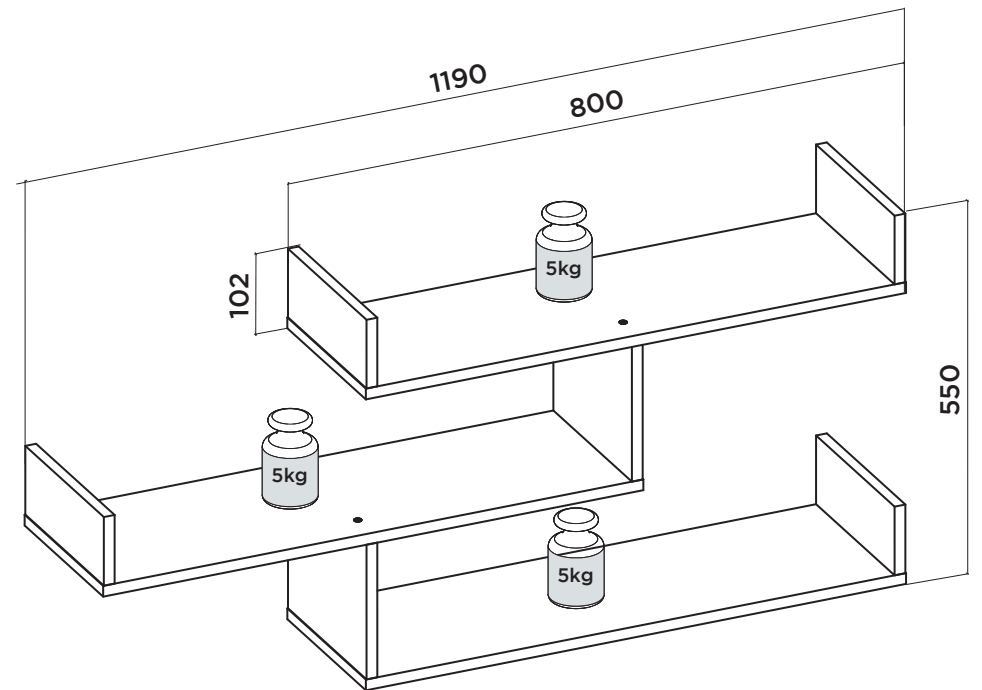

ZURICH MULTI LEVEL SHELF KIT

- Easy to install video instructions

3

Installation Mounting Guide

V x4

KK x1

I x16

K x16

Kz x16

S3 x8

THIS PRODUCT SHOULD BE PERMANENTLY ANCHORED TO THE WALL OR OTHER SUITABLE SURFACE TO AVOID SERIOUS INJURY OR DEATH.

TO HELP AVOID ANY SERIOUS INJURY OR DEATH, THIS PRODUCT INCLUDES A BRACKET TO PREVENT TOPPLING. WE STRONGLY RECOMMEND THAT THIS PRODUCT BE PERMANENTLY FIXED TO THE WALL OR OTHER SUITABLE SURFACE. FIXING HARDWARE IS NOT INCLUDED SINCE DIFFERENT SURFACE MATERIALS REQUIRE DIFFERENT ATTACHMENTS. PLEASE SEEK PROFESSIONAL ADVICE IF YOU ARE IN DOUBT WHAT FIXING HARDWARE TO USE. REGULARLY CHECK YOUR FIXING DEVICE.

- 1
- K x12
 - I x12
 - Kz x16

- 2
- V x4
 - C3 x8
 - K x4
 - I x4
 - Kz x16