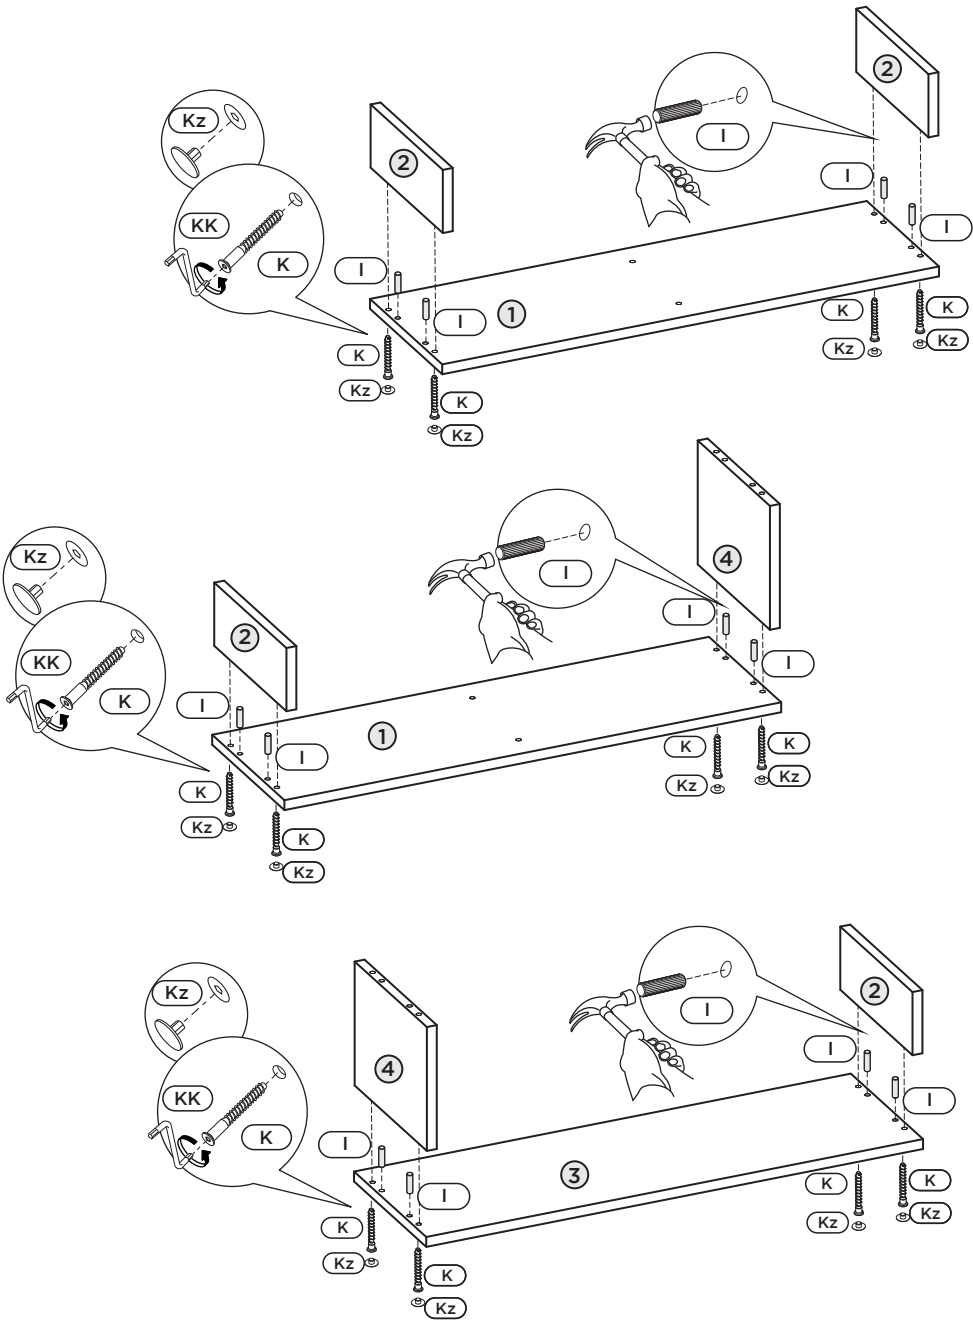

ZURICH MULTI LEVEL SHELF KIT

- Easy to install video instructions

3

Installation Mounting Guide

V x4

KK x1

I x16

K x16

Kz x16

S3 x8

THIS PRODUCT SHOULD BE PERMANENTLY ANCHORED TO THE WALL OR OTHER SUITABLE SURFACE TO AVOID SERIOUS INJURY OR DEATH.

TO HELP AVOID ANY SERIOUS INJURY OR DEATH, THIS PRODUCT INCLUDES A BRACKET TO PREVENT TOPPLING. WE STRONGLY RECOMMEND THAT THIS PRODUCT BE PERMANENTLY FIXED TO THE WALL OR OTHER SUITABLE SURFACE. FIXING HARDWARE IS NOT INCLUDED SINCE DIFFERENT SURFACE MATERIALS REQUIRE DIFFERENT ATTACHMENTS. PLEASE SEEK PROFESSIONAL ADVICE IF YOU ARE IN DOUBT WHAT FIXING HARDWARE TO USE. REGULARLY CHECK YOUR FIXING DEVICE.

- 1
- K x12
 - I x12
 - Kz x16

- 2
- V x4
 - C3 x8
 - K x4
 - I x4
 - Kz x16