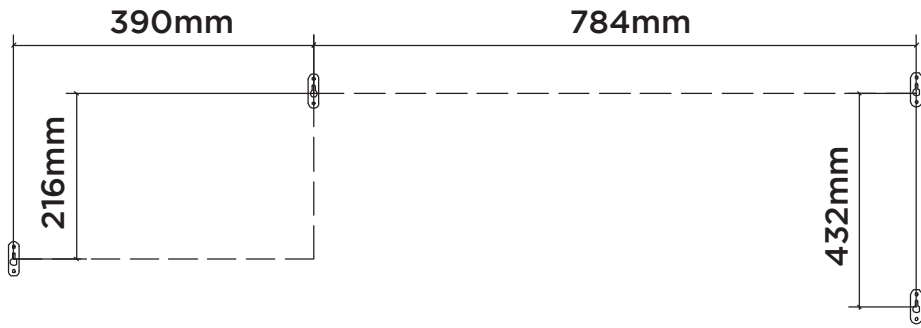

ZURICH MULTI LEVEL SHELF KIT

- Easy to install video instructions

3

Installation Mounting Guide

V x4

KK x1

I x16

K x16

- 1
- K x12
 - I x12
 - Kz x16

- 2
- V x4
 - C3 x8
 - K x4
 - I x4
 - Kz x16