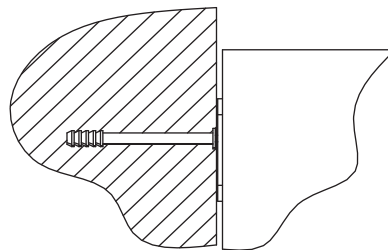

ZURICH MULTI LEVEL SHELF KIT

- Easy to install video instructions

3

Installation Mounting Guide

V x4

KK x1

I x16

K x16

Kz x16

S3 x8

THIS PRODUCT SHOULD BE PERMANENTLY ANCHORED TO THE WALL OR OTHER SUITABLE SURFACE TO AVOID SERIOUS INJURY OR DEATH.

TO HELP AVOID ANY SERIOUS INJURY OR DEATH, THIS PRODUCT INCLUDES A BRACKET TO PREVENT TOPPLING. WE STRONGLY RECOMMEND THAT THIS PRODUCT BE PERMANENTLY FIXED TO THE WALL OR OTHER SUITABLE SURFACE. FIXING HARDWARE IS NOT INCLUDED SINCE DIFFERENT SURFACE MATERIALS REQUIRE DIFFERENT ATTACHMENTS. PLEASE SEEK PROFESSIONAL ADVICE IF YOU ARE IN DOUBT WHAT FIXING HARDWARE TO USE. REGULARLY CHECK YOUR FIXING DEVICE.

- 1
- K x12
 - I x12
 - Kz x16

- 2
- V x4
 - C3 x8
 - K x4
 - I x4
 - Kz x16