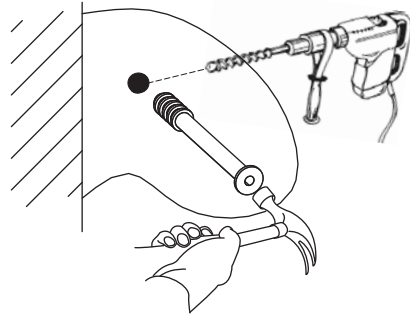

3

Installation Mounting Guide

V x4

KK x1

I x16

K x16

Kz x16

S3 x8

THIS PRODUCT SHOULD BE PERMANENTLY ANCHORED TO THE WALL OR OTHER SUITABLE SURFACE TO AVOID SERIOUS INJURY OR DEATH.

TO HELP AVOID ANY SERIOUS INJURY OR DEATH, THIS PRODUCT INCLUDES A BRACKET TO PREVENT TOPPLING. WE STRONGLY RECOMMEND THAT THIS PRODUCT BE PERMANENTLY FIXED TO THE WALL OR OTHER SUITABLE SURFACE. FIXING HARDWARE IS NOT INCLUDED SINCE DIFFERENT SURFACE MATERIALS REQUIRE DIFFERENT ATTACHMENTS. PLEASE SEEK PROFESSIONAL ADVICE IF YOU ARE IN DOUBT WHAT FIXING HARDWARE TO USE. REGULARLY CHECK YOUR FIXING DEVICE.