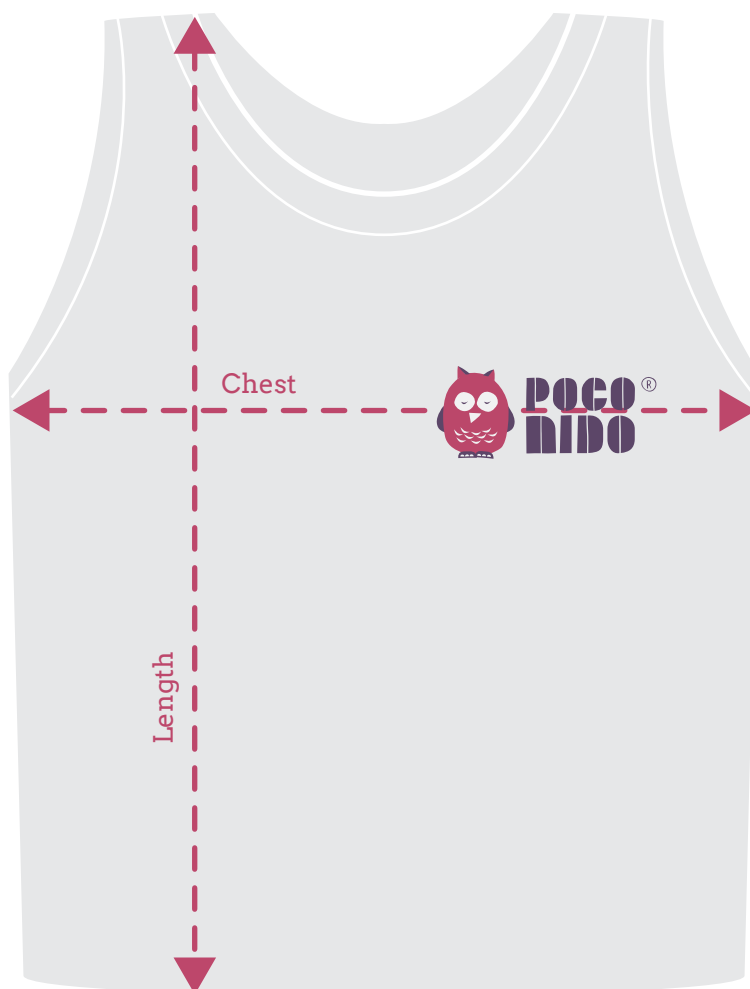

VEST SIZE GUIDE

(Blue Owls, Pink Owls, Blue Scales, Lemon Scales, Flamingo's and Billy Goats)

	CHEST	LENGTH
6-12 Months	22cm	32cm
12-18 Months	23cm	33.5cm
18-24 Months	24cm	35cm
2-3 Years	25cm	36cm
3-4 Years	26cm	38cm
4-5 Years	28cm	40cm
5-6 Years	30cm	42cm

VEST SIZE GUIDE (Maps, Monkey, Pastel Birds, Purple Owls and Toucans)

	CHEST	LENGTH
12-24m	28.5cm	36cm
2-3yrs	29.5cm	38cm
3-4yrs	30.5cm	40cm
4-5yrs	31.5cm	42cm
5-6yrs	32.5cm	44cm