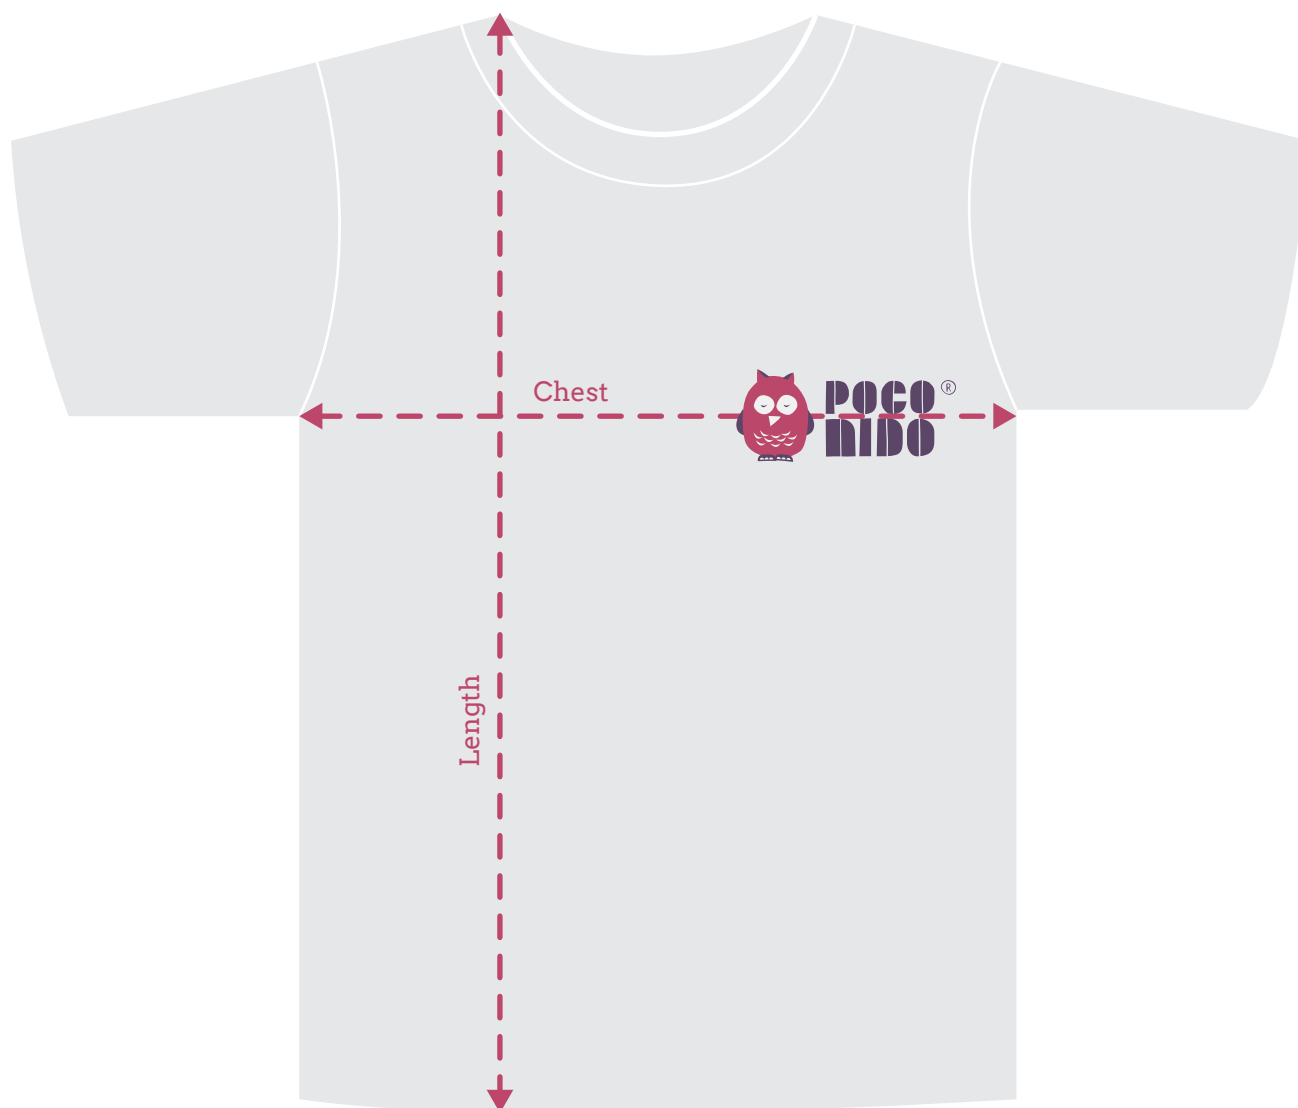

T-SHIRT SIZE GUIDE

	CHEST	LENGTH
3-6 Months	25cm	29cm/30cm
6-12 Months	27cm	32cm
12-18 Months	29cm	35cm
18-24 Months	31cm	38cm