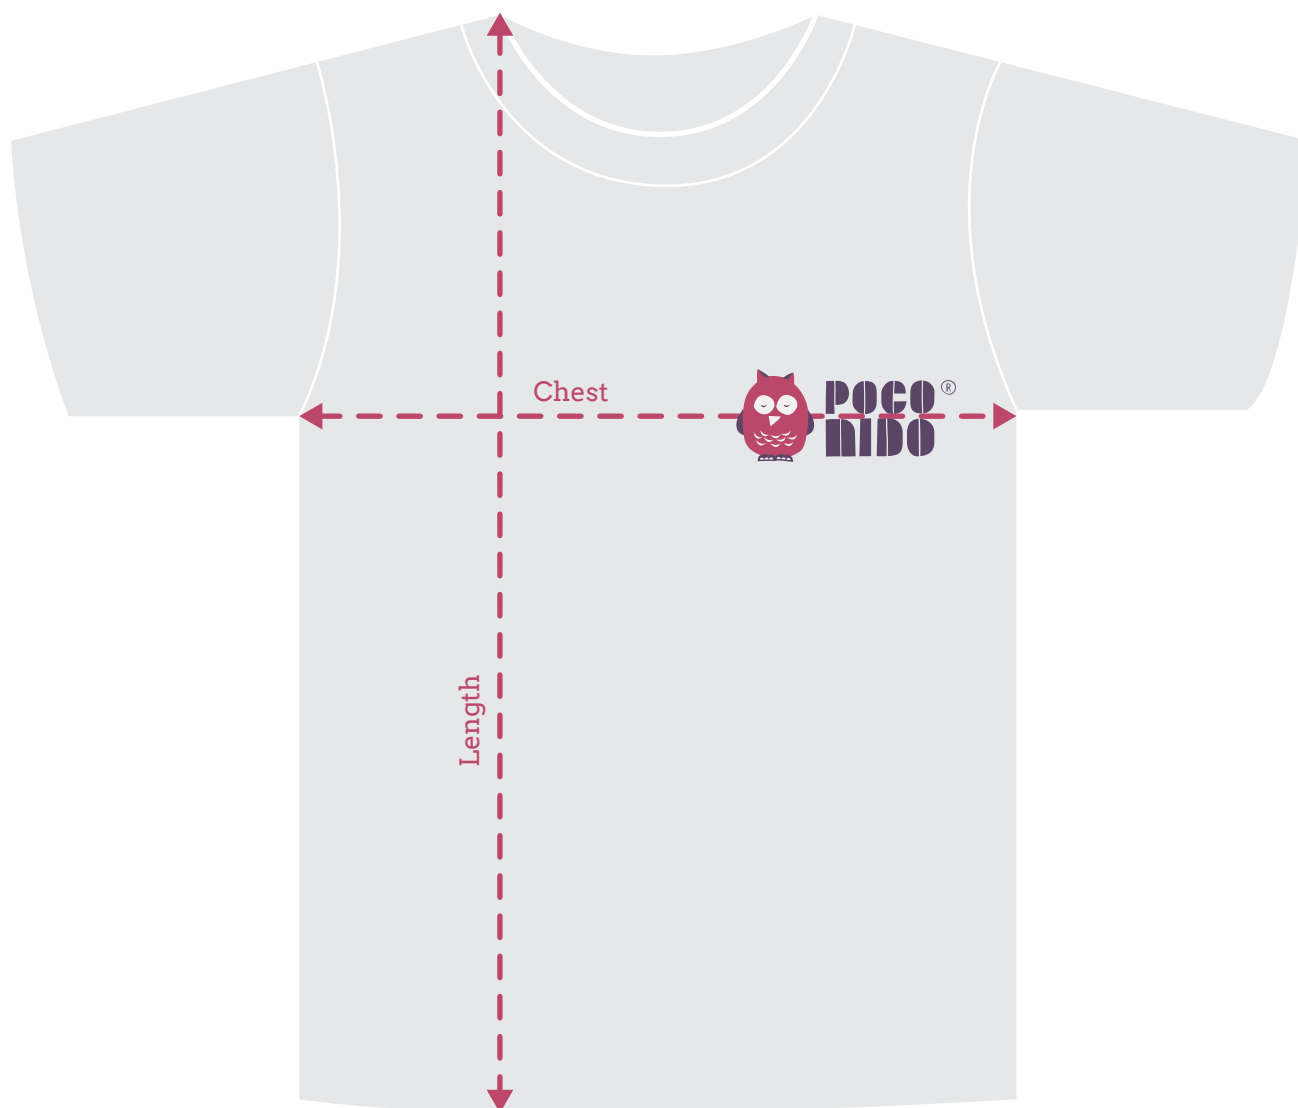

T-SHIRT SIZE GUIDE

	CHEST	LENGTH
0-3 Months	23.5cm	29cm
3-6 Months	24.5cm	31cm
6-9 Months	25cm	32cm
9-12 Months	26cm	33cm
12-18 Months	27cm	35cm
18-24 Months	27.5cm	37cm
2-3 Years	29cm	39cm