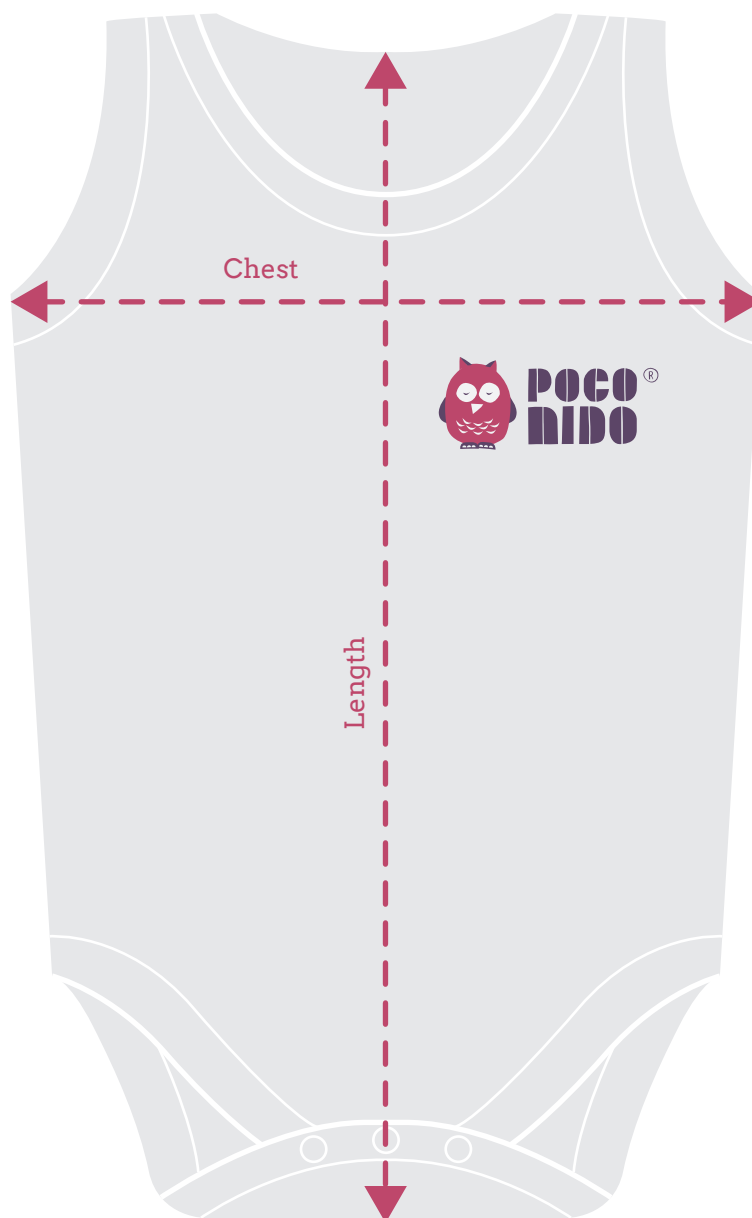

SLEEVELESS BODYSUIT SIZE GUIDE

	CHEST	LENGTH
3-6 Months	22cm	38cm
6-12 Months	24cm	42cm