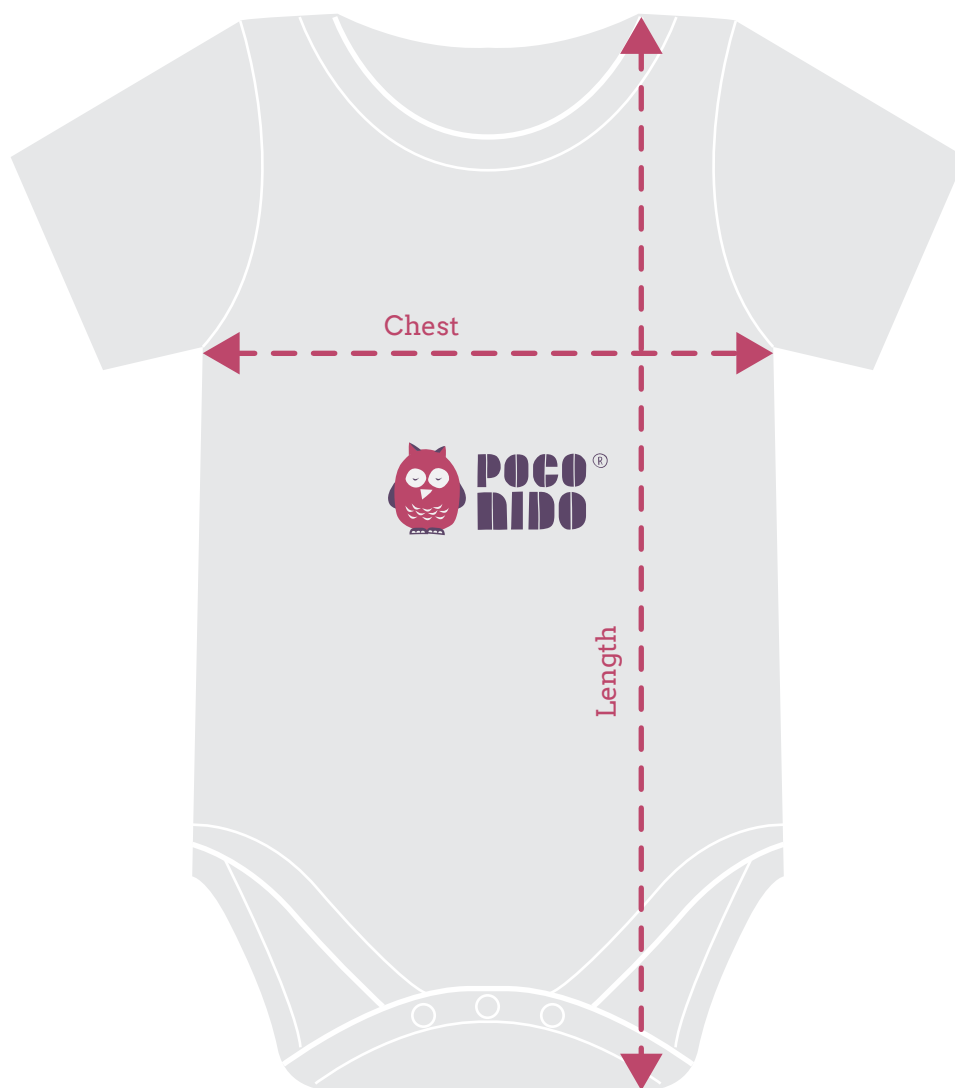

SHORT SLEEVE BODYSUIT SIZE GUIDE

	CHEST	LENGTH
0-3 Months	23cm	37cm
3-6 Months	24cm	39cm
6-12 Months	26cm	43cm
12-18 Months	27cm	45cm
18-24 Months	28cm	47cm