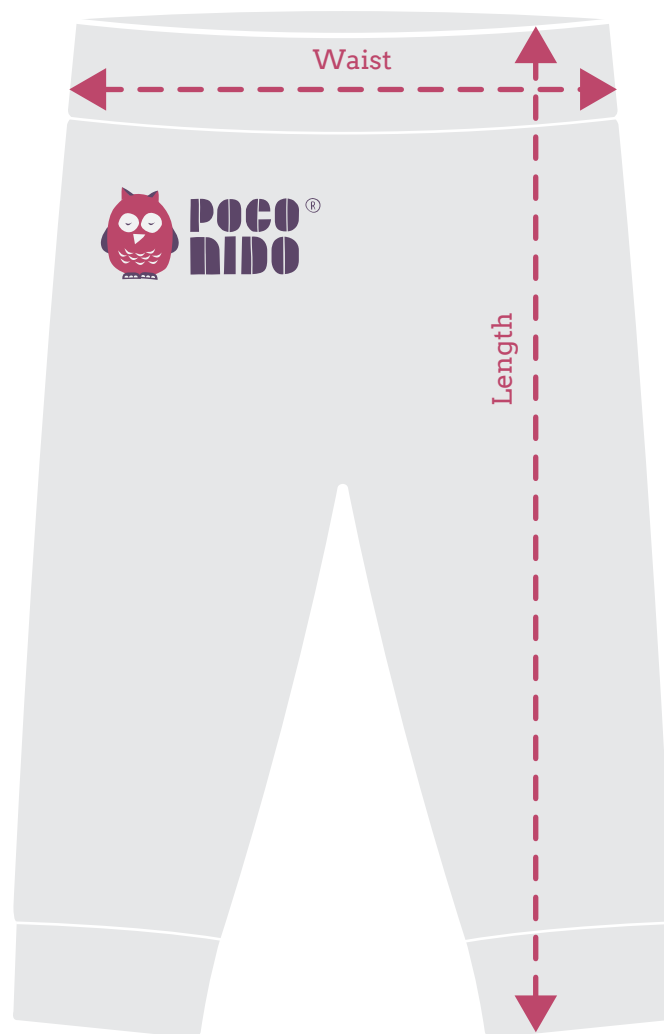

## JOGGERS SIZE GUIDE

	<b>WAIST</b>	<b>LENGTH</b>
0-3 Months	20cm	31cm
3-6 Months	20.5cm	34.5cm
6-9 Months	21cm	37cm
9-12 Months	22cm	40cm
12-18 Months	23.5cm	45.5cm
18-24 Months	24.5cm	48.5cm
2-3 Years	26cm	54cm