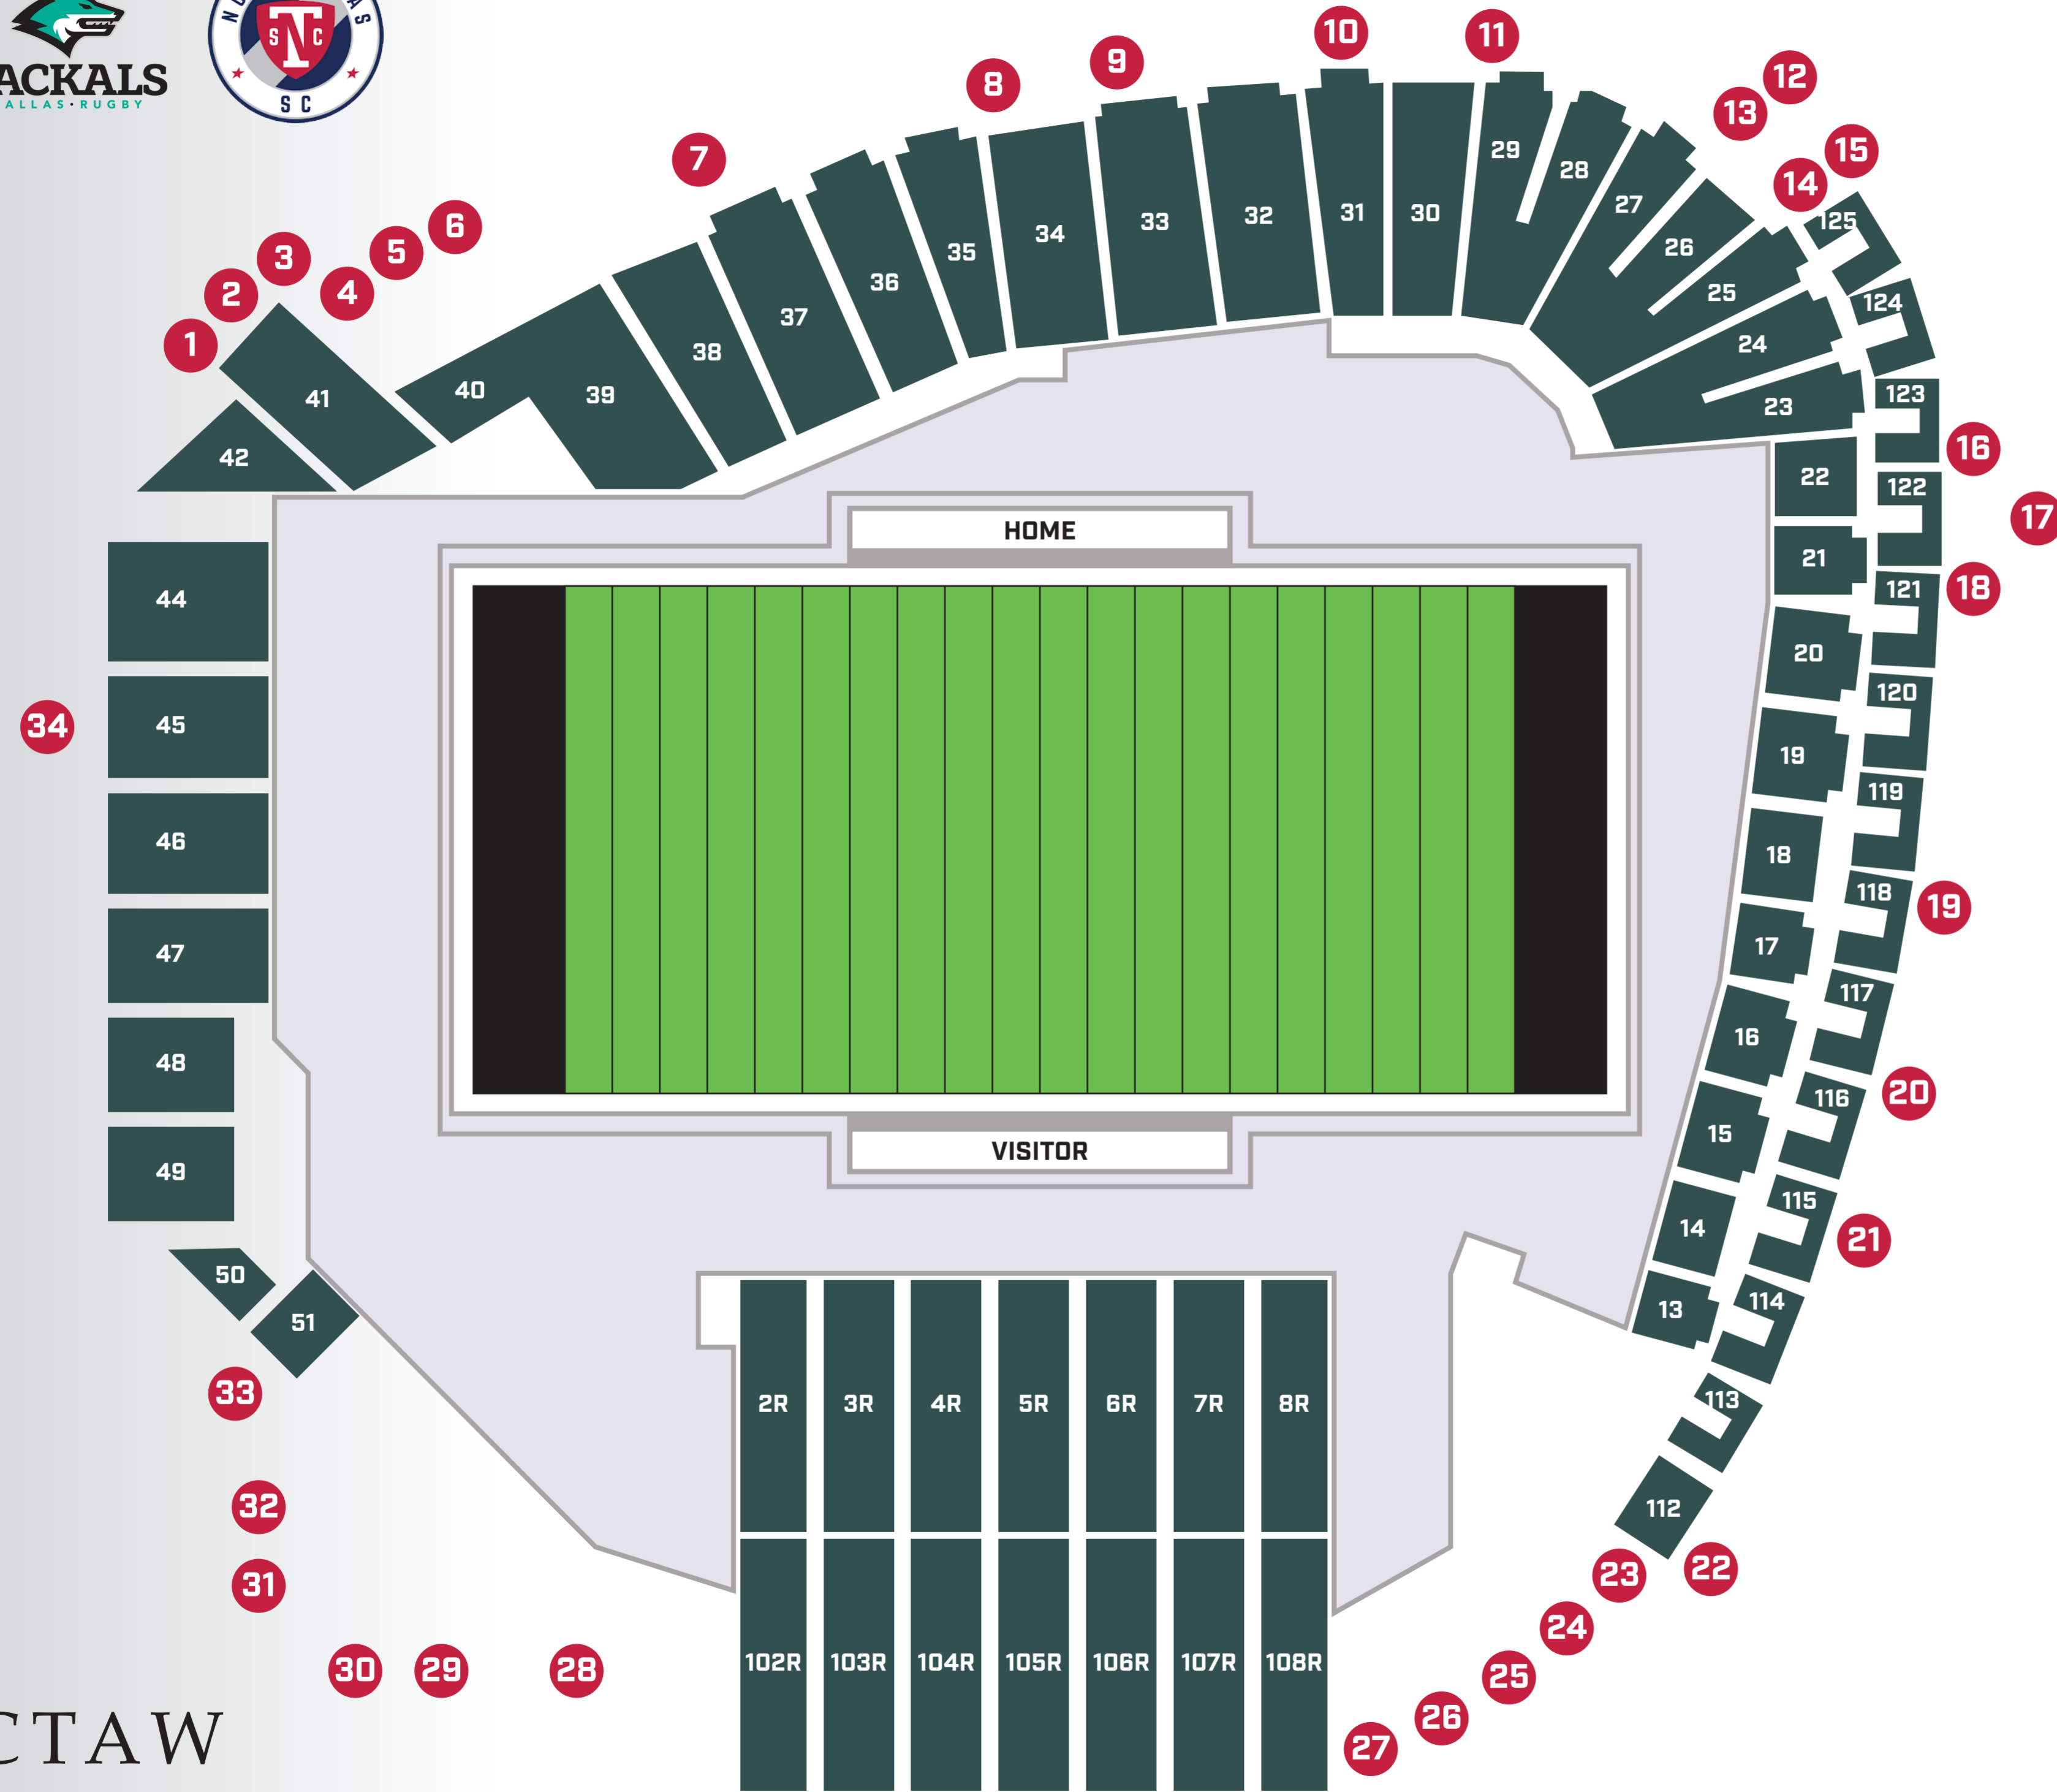

CHOCTAW STADIUM

STADIUM FOOD MAP

- 1 SAUCY BIRD
- 2 GOODSTOCK GRILL
- 3 FRY325
- 4 ROJO'S MEXICAN HIDEAWAY
- 5 BEVERAGE EXPRESS
- 6 LIBRARY TAP ROOM
- 7 SWEET SPOT
- 8 BEVERAGE EXPRESS
- 9 NOW SHOWING
- 10 COOP & KENNEL
- 11 O'RYAN'S IRISH PUB
- 12 ONO PACIFIC GRILLE
- 13 TEACO
- 14 34 CHOPHOUSE GRILL
- 15 CHEZ MAC
- 16 ROJO'S MEXICAN HIDEAWAY
- 17 FAIRLANE'S DINER
- 18 COOP & KENNEL
- 19 GARAGE TAPHOUSE
- 20 ARLINGTON SMOQUE BBQ
- 21 NACHOLOGY
- 22 NOW SHOWING
- 23 SWEET SPOT
- 24 FAIRLANE'S DINER
- 25 GOODSTOCK GRILL
- 26 O'RYAN'S IRISH PUB
- 27 STADIUM DROP
- 28 CENTERFIELD BAR 2
- 29 COOP & KENNEL
- 30 ARLINGTON SMOQUE BBQ
- 31 34 CHOPHOUSE GRILL
- 32 ROJO'S MEXICAN HIDEAWAY
- 33 CENTERFIELD BAR 1
- 34 NOW SHOWING