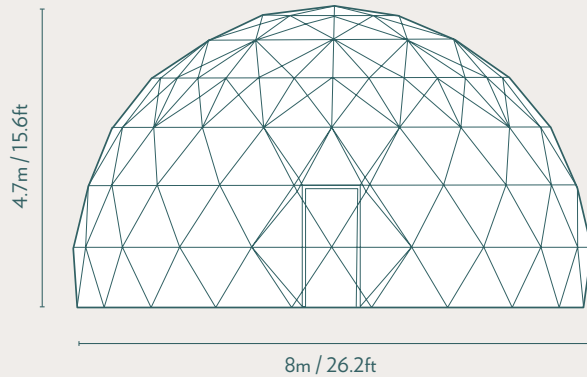

8m

Stargazer Geodesic Dome

Midsize Stargazer. Small family glamping, a workspace or small yoga studio.

The 8m Stargazer gives a roomy and rich feeling for a couple and can easily fit two beds for additional guests. Offering 50.2 sq m (540 sq ft), this unit has ample space for a full size kitchen and bathroom.

BUILT TO LAST!
LEADERS IN FRAME STRENGTH

STRUCTURE DIMENSIONS
3V Design

OVERHEAD DIMENSIONS
Floor Area 50.2sqm

SINGLE DOOR FRAME
Inside 1.92m/6.3ft x 0.82m/2.69ft

CLEAR VIEW STRUCTURE WINDOWS
With Cover On

DOUBLE DOOR FRAME
Inside 1.92m/6.3ft x 1.42m/4.66ft

SKYLIGHT DIMENSIONS
Motorized Blind Dimensions
2.1m/6.89ft²

CIRCLE GLASS WINDOW
(Operable)

CIRCLE PVC WINDOW
(Inoperable)

TRIANGLE ROLL-UP WINDOW
(With Screen)

*Arist rendering only. Discrepancies may occur between picture and final purchased product.

SPECIFICATIONS

Diameter	8m / 26.2ft
Center Height	4.7m / 15.6ft
Floor Area	50.2 sqm / 540 sqft
Structure Weight	470kg / 1036lbs
Structure Design	3V
Exterior Colours*	<input type="radio"/> <input type="radio"/> <input type="radio"/>