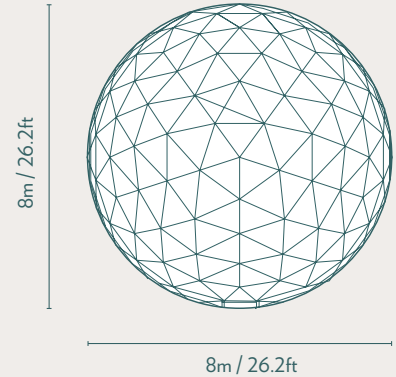

8m

Stargazer Geodesic Dome

Midsize Stargazer. Small family glamping, a workspace or small yoga studio.

The 8m Stargazer gives a roomy and rich feeling for a couple and can easily fit two beds for additional guests. Offering 50.2 sq m (540 sq ft), this unit has ample space for a full size kitchen and bathroom.

BUILT TO LAST!
LEADERS IN FRAME STRENGTH

STRUCTURE DIMENSIONS
3V Design

OVERHEAD DIMENSIONS
Floor Area 50.2sqm

SINGLE DOOR FRAME
Inside 1.92m/6.3ft x 0.82m/2.69ft

CLEAR VIEW STRUCTURE WINDOWS
With Cover On

DOUBLE DOOR FRAME
Inside 1.92m/6.3ft x 1.42m/4.66ft

SKYLIGHT DIMENSIONS
Motorized Blind Dimensions
2.1m/6.89ft²

CIRCLE GLASS WINDOW
(Operable)

CIRCLE PVC WINDOW
(Inoperable)

TRIANGLE ROLL-UP WINDOW
(With Screen)

*Arist rendering only. Discrepancies may occur between picture and final purchased product.

SPECIFICATIONS

Diameter	8m / 26.2ft
Center Height	4.7m / 15.6ft
Floor Area	50.2 sqm / 540 sqft
Structure Weight	470kg / 1036lbs
Structure Design	3V
Exterior Colours*	<input type="radio"/> <input type="radio"/> <input type="radio"/>