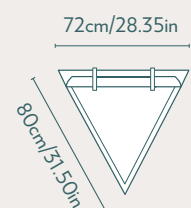

8m

Stargazer Geodesic Dome

Midsize Stargazer. Small family glamping, a workspace or small yoga studio.

The 8m Stargazer gives a roomy and rich feeling for a couple and can easily fit two beds for additional guests. Offering 50.2 sq m (540 sq ft), this unit has ample space for a full size kitchen and bathroom.

BUILT TO LAST!
LEADERS IN FRAME STRENGTH

STRUCTURE DIMENSIONS
3V Design

OVERHEAD DIMENSIONS
Floor Area 50.2sqm

SINGLE DOOR FRAME
Inside 1.92m/6.3ft x 0.82m/2.69ft

CLEAR VIEW STRUCTURE WINDOWS
With Cover On

DOUBLE DOOR FRAME
Inside 1.92m/6.3ft x 1.42m/4.66ft

SKYLIGHT DIMENSIONS
Motorized Blind Dimensions
2.1m/6.89ft²

CIRCLE GLASS WINDOW
(Operable)

CIRCLE PVC WINDOW
(Inoperable)

TRIANGLE ROLL-UP WINDOW
(With Screen)

*Arist rendering only. Discrepancies may occur between picture and final purchased product.

SPECIFICATIONS

Diameter	8m / 26.2ft
Center Height	4.7m / 15.6ft
Floor Area	50.2 sqm / 540 sqft
Structure Weight	470kg / 1036lbs
Structure Design	3V
Exterior Colours*	<input type="radio"/> <input type="radio"/> <input type="radio"/>