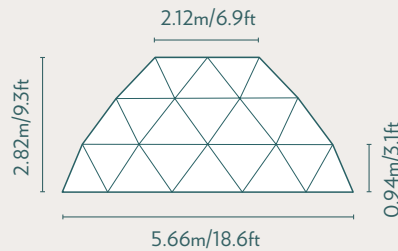

8m

Stargazer Geodesic Dome

Midsize Stargazer. Small family glamping, a workspace or small yoga studio.

The 8m Stargazer gives a roomy and rich feeling for a couple and can easily fit two beds for additional guests. Offering 50.2 sq m (540 sq ft), this unit has ample space for a full size kitchen and bathroom.

BUILT TO LAST!
LEADERS IN FRAME STRENGTH

STRUCTURE DIMENSIONS
3V Design

OVERHEAD DIMENSIONS
Floor Area 50.2sqm

SINGLE DOOR FRAME
Inside 1.92m/6.3ft x 0.82m/2.69ft

CLEAR VIEW STRUCTURE WINDOWS
With Cover On

DOUBLE DOOR FRAME
Inside 1.92m/6.3ft x 1.42m/4.66ft

SKYLIGHT DIMENSIONS
Motorized Blind Dimensions
2.1m/6.89ft²

CIRCLE GLASS WINDOW
(Operable)

CIRCLE PVC WINDOW
(Inoperable)

TRIANGLE ROLL-UP WINDOW
(With Screen)

*Arist rendering only. Discrepancies may occur between picture and final purchased product.

SPECIFICATIONS

Diameter	8m / 26.2ft
Center Height	4.7m / 15.6ft
Floor Area	50.2 sqm / 540 sqft
Structure Weight	470kg / 1036lbs
Structure Design	3V
Exterior Colours*	<input type="radio"/> <input type="radio"/> <input type="radio"/>