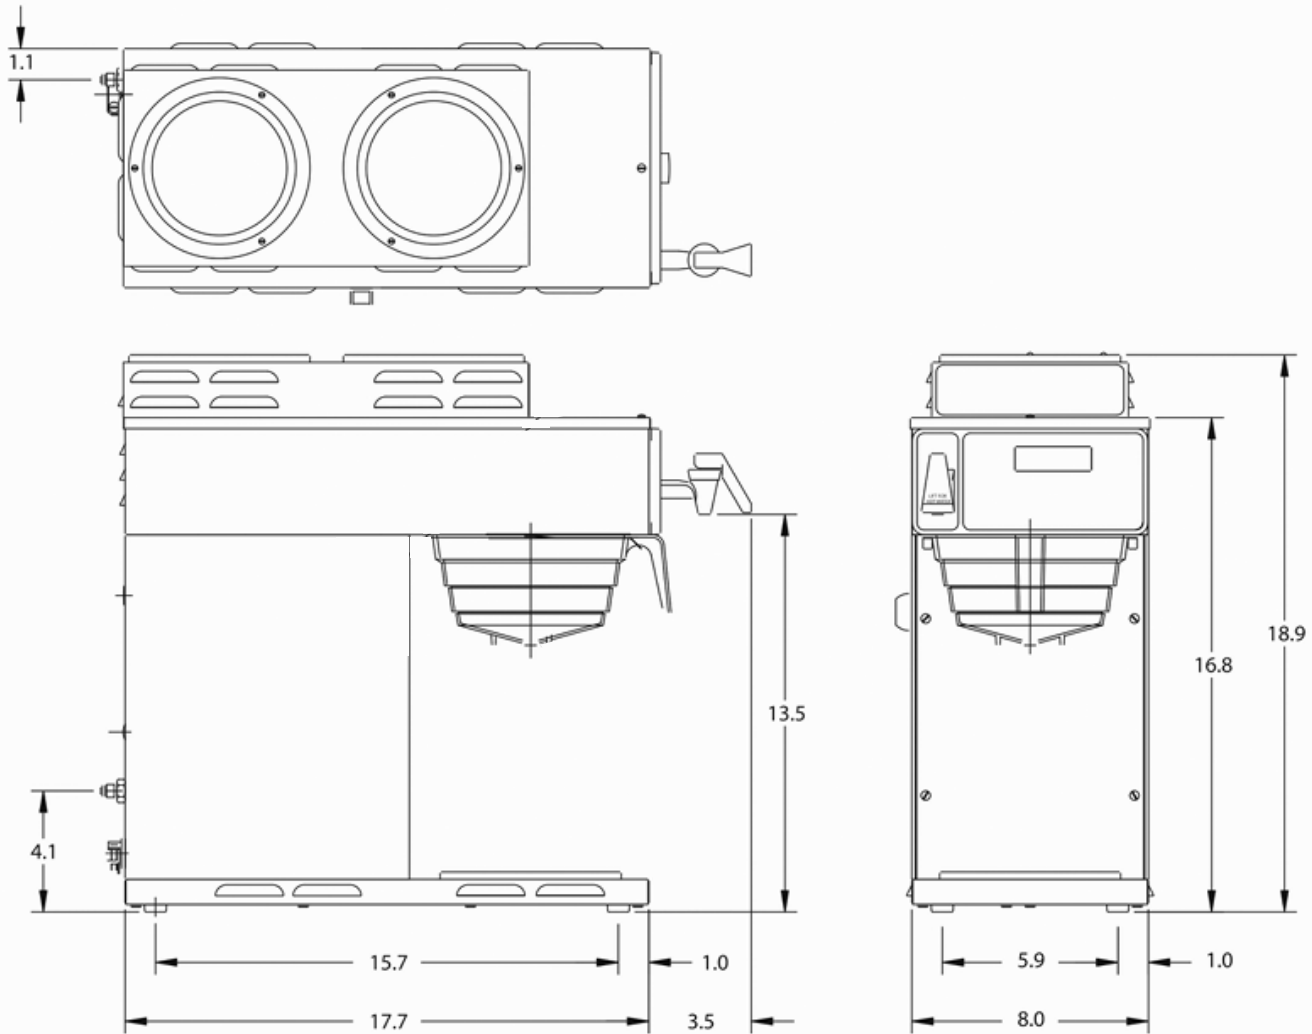

Dimensions & Specifications

Model	Product #	Volts	Amps	Tank Heater Watts	Total Watts	Brewing Capacity	Cu. Ft.	Shipping Weight	Cord Attached
AXIOM-3	38700.0124	120/208	14.4	2620	3000	7.5 gal./hr.	4.0	35.5 lbs.	Yes*

38700.0124 brewer

*Power Cord: 12/4, NEMA L14-20P plug, 20 amp

Brewing capacity: based upon incoming water temp of 60°F (140°F rise) per 1/2 gallon brew time of 4 minutes.

Electrical: 120/208 volt, 15.5 amp. model requires 3 wires plus ground service rated 120/208V, single phase, 60Hz.

Plumbing: 20-90 psi (138-621 kPa). Machines supplied with 1/4" male flare fitting. Includes Quick Connect Assembly.

Bunn-O-Matic® Corporation - 5020 Ash Grove Drive, Springfield, Illinois 62711 • 800-637-8606 • 217-529-6601 • www.bunn.com

BUNN® practices continuous product research and improvement. We reserve the right to change specifications and product design without notice. Such revisions do not entitle the buyer to corresponding changes, improvements, additions or replacements for previously purchased equipment.

All dimensions shown in inches and millimeters.

4/22 © 2016 Bunn-O-Matic Corporation