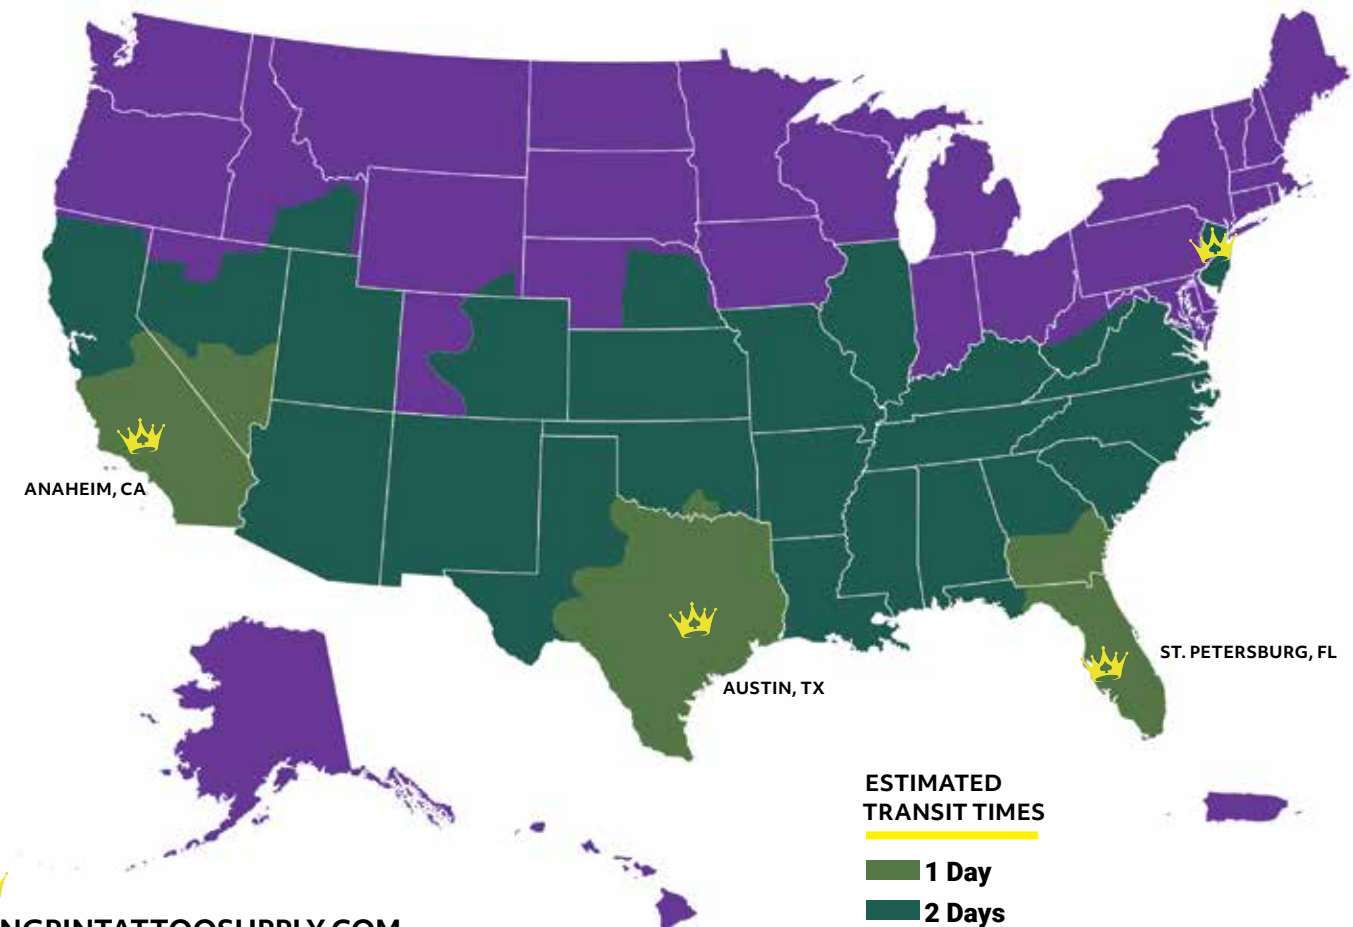

SINCE 1996

For over 27 years, knowledgeable team has provided artists with quality products and services nationwide.

ONE STOP SHOP

Kingpin has the largest selection of tattoo and medical supplies in the industry.

FAST DELIVERY

With warehouses serving four major metro areas, Kingpin delivers your supplies with fast shipping!

COAST TO COAST SHIPPING

Faster shipping means you get what you need now. No more waiting around for your tattoo supplies — our 4 warehouses make it easy to get your order in 1-3 days. To ensure top-notch service, shipping, and processing of sales orders are exclusively available on weekdays, excluding holidays.

LOCATIONS

St. Petersburg, FL
Anaheim, CA
Austin, TX
Phillipsburg, NJ

HOURS

East Coast | Monday - Friday | 9am - 6pm (EST) | Customer Service Hours 9am - 9pm (EST)
West Coast | Monday - Friday | 9am - 6pm (PST)
Texas | Monday - Friday | 9am - 6pm (CST)
Furniture Drop Ship Only

[KINGPINTATTOOSUPPLY.COM](https://www.kingpintattoosupply.com)

Visit our site for Ordering, Shipping and Return Policies