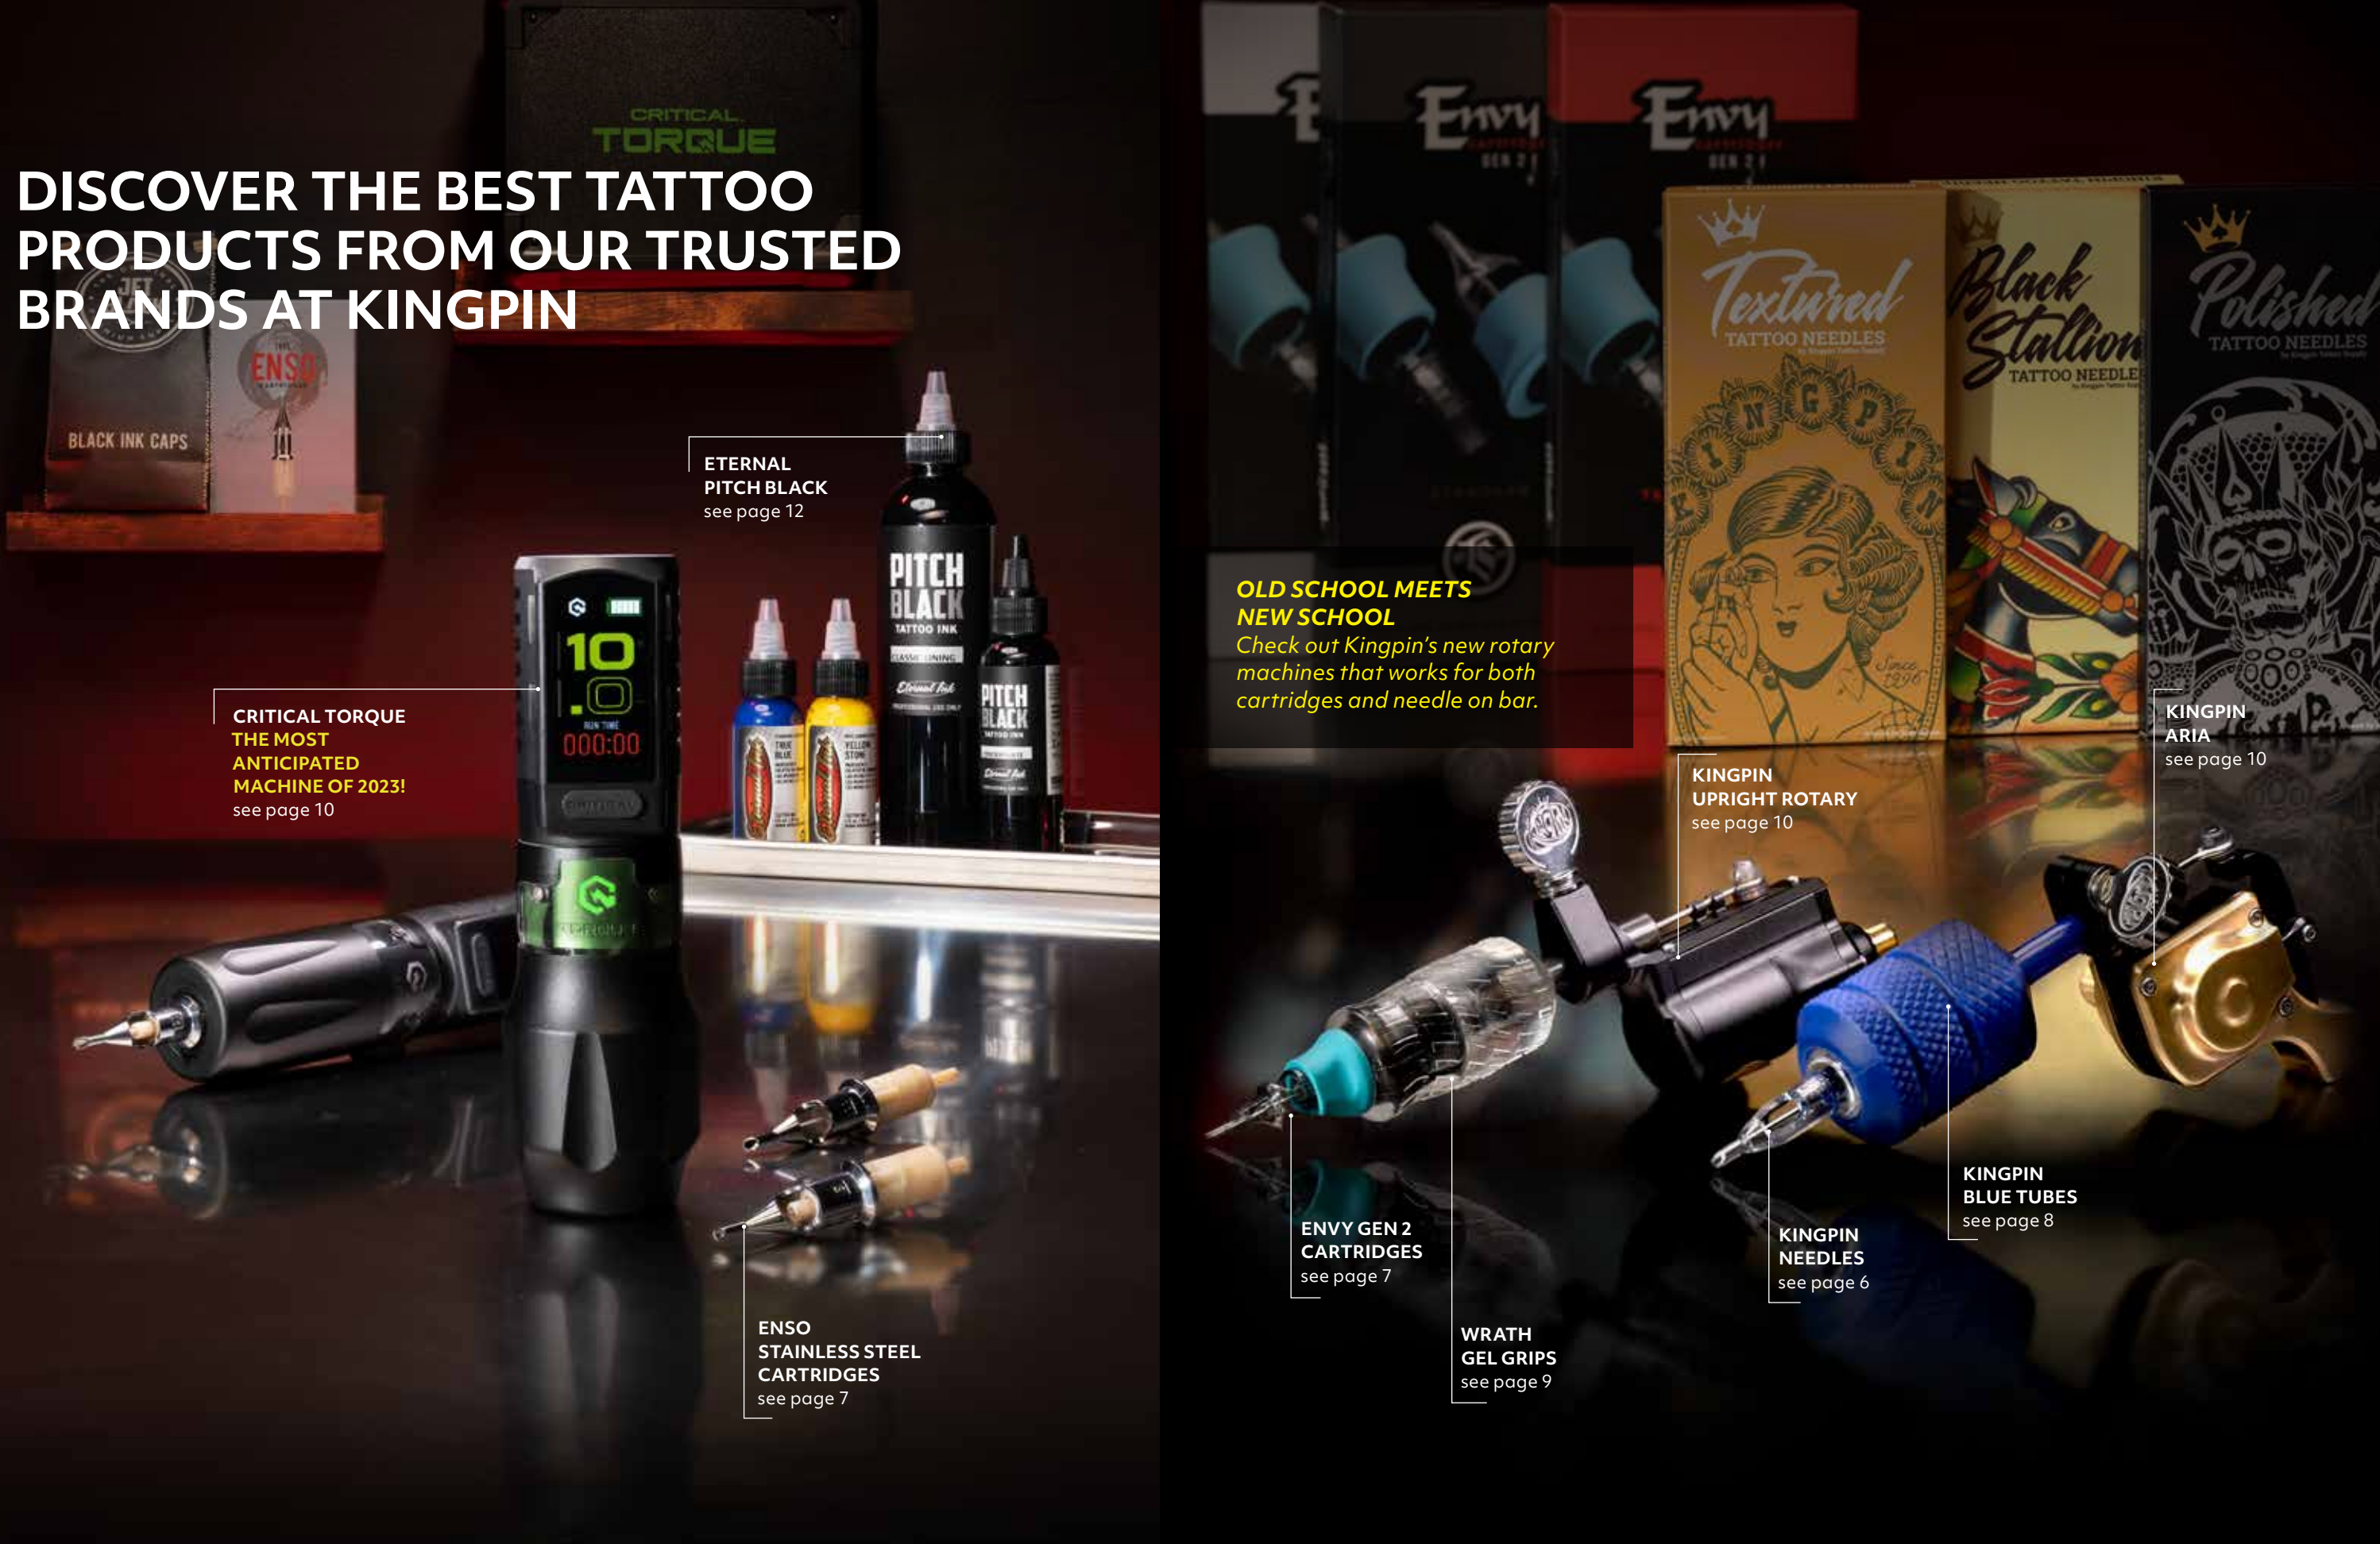

DISCOVER THE BEST TATTOO PRODUCTS FROM OUR TRUSTED BRANDS AT KINGPIN

CRITICAL TORQUE
THE MOST ANTICIPATED MACHINE OF 2023!
see page 10

ETERNAL PITCH BLACK
see page 12

ENSO STAINLESS STEEL CARTRIDGES
see page 7

OLD SCHOOL MEETS NEW SCHOOL
Check out Kingpin's new rotary machines that works for both cartridges and needle on bar.

KINGPIN UPRIGHT ROTARY
see page 10

KINGPIN ARIA
see page 10

ENVY GEN 2 CARTRIDGES
see page 7

WRATH GEL GRIPS
see page 9

KINGPIN NEEDLES
see page 6

KINGPIN BLUE TUBES
see page 8