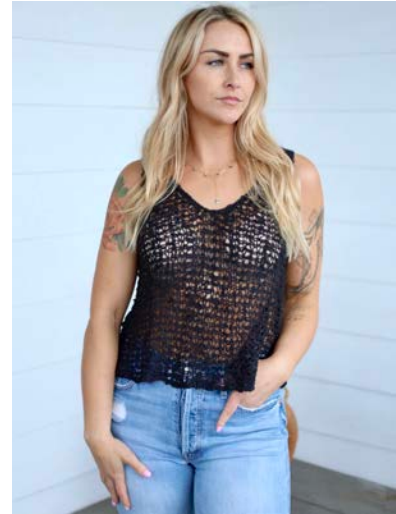

S15 Amicah Tank Top
Black • Blueberry • Henna
Honey • Ice • Rose Quartz
White
One Size
$15