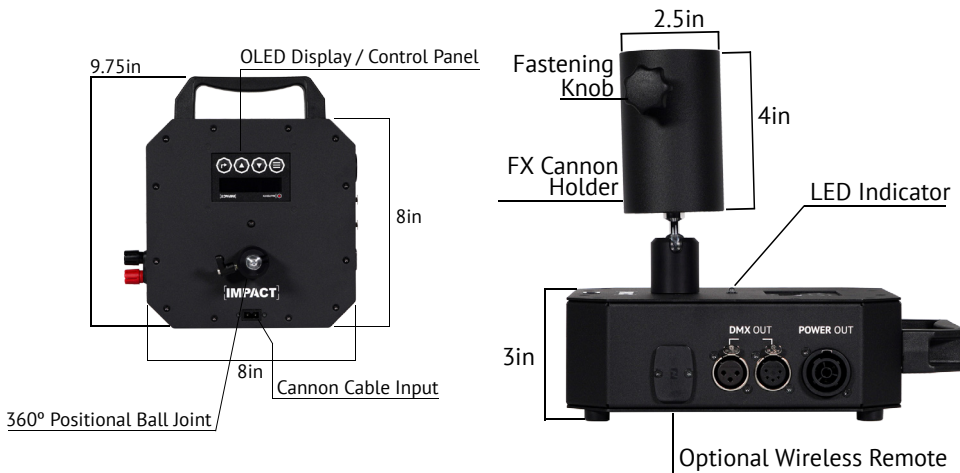

[IMPACT]

FX CANNON BASE STATION

With its unparalleled ease of operation, limitless angles, and confetti options, this innovative unit is the go-to choice for professionals who demand the very best. Whether you're aiming for a stunning visual effect or an unforgettable moment, the Impact FX Cannon Base Station delivers with 360° positioning, allowing you to customize every detail to perfection.

TECHNICAL SPECIFICATIONS

Rated Voltage: 85-264vac
Frequency: 50/60hz
Power Consumption: 345W/3amps

-  **10 YEAR WARRANTY**
-  **UNIVERSAL POWER**
-  **4 OPERATIONS MODES**
-  **360° POSITIONING**

- 24 V In
- 3 & 5 Pin DMX
- Switch Pack Mode
- Wireless Remote
- Power Through

Compatible Confetti Cannons:
[Impact Electric FX Cannons](#)

OVERVIEW + DIMENSIONS

weight: 8lbs

INCLUDED ITEMS

- Removable Cannon Holster
- 5ft PowerCon True1 (16AWG)

RIGGING

- Mounting points: Bottom
- Universal mounting position
- Safety cable attachment point

OPTIONAL ACCESSORIES

- Universal Mounting Brackets
- Wireless Remote
- Told Package (Holds 4x Impacts in Road Case)