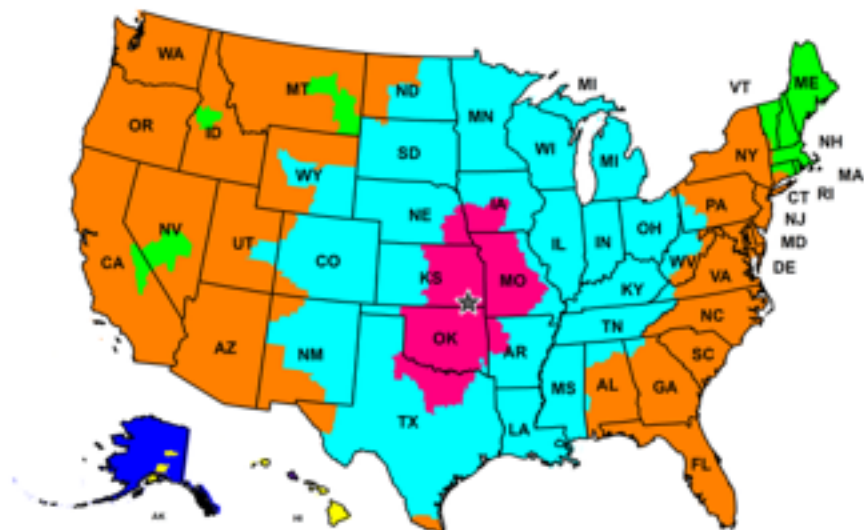

Shipping from ZIP/Postal code: 67357

When will your FedEx Ground shipment be scheduled for delivery?

	1 Day	2 Days	3 Days	4 Days	5 Days	6 Days	7+ Days
If picked up on...	Will be delivered by...						
Monday	Tue	Wed	Thu	Fri	Mon <sup>®</sup>	Tue <sup>®</sup>	Wed <sup>®</sup>
Tuesday	Wed	Thu	Fri	Mon	Tue <sup>®</sup>	Wed <sup>®</sup>	Thu <sup>®</sup>
Wednesday	Thu	Fri	Mon	Tue	Wed <sup>®</sup>	Thu <sup>®</sup>	Fri <sup>®</sup>
Thursday	Fri	Mon	Tue	Wed	Thu <sup>®</sup>	Fri <sup>®</sup>	Mon <sup>®</sup>
Friday	Mon	Tue	Wed	Thu	Fri <sup>®</sup>	Mon <sup>®</sup>	Tue <sup>®</sup>
Saturday	Tue	Wed	Thu	Fri	Mon <sup>®</sup>	Tue <sup>®</sup>	Wed <sup>®</sup>
Sunday	Tue	Wed	Thu	Fri	Mon <sup>®</sup>	Tue <sup>®</sup>	Wed <sup>®</sup>

<sup>®</sup> The following week.  
<sup>®</sup> Earliest possible delivery the following week.  
 © 2018 FedEx. All rights reserved.

This map illustrates service schedules in business days as of April 2022 for FedEx Ground Shipments.

The Service Maps and charts are a general representations of transit. For more accurate transit quotes visit [Shipping Rates and Delivery Times](#) on fedex.com

Please Note: Packages picked up from a residence may have one additional transit day. For faster returns please drop off at a staffed FedEx location.

Example: A package shipped via FedEx Ground on Monday with a transit schedule of 2 business days, (not including the day the package is shipped) would be expected for delivery on Wednesday. A package shipped on Friday with a 2-day transit schedule would be expected for delivery the following Tuesday.