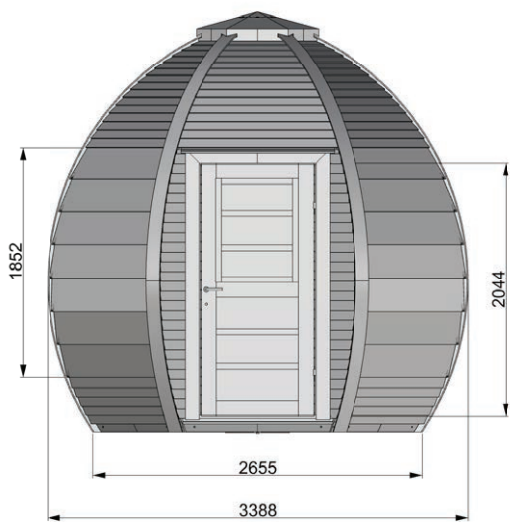

# Crown Smart+

4,5

15

3,4m

3x3,4m

210x80cm

229x150cm

4,2x1,2M

28mm

28mm (floor)

5 mm (tempered glass)

# Crown Elegant

6,7

24

3,4m

3x3,3m

210x80cm

4000x50cm

4,2x1,2M

# Crown Compact

Corner Cabin 2019 model

6,5

14,3

2,4m

3x3m

210x80cm

182x100cm