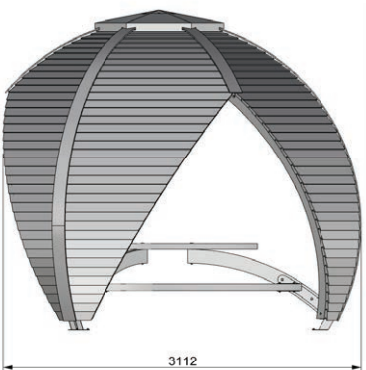

# Crown Smart+

4,5

15

3,4m

3x3,4m

210x80cm

229x150cm

4,2x1,2M

28mm

28mm (floor)

5 mm (tempered glass)

# Crown Elegant

6,7

24

3,4m

3x3,3m

210x80cm

4000x50cm

4,2x1,2M

3x1,2M

28mm

28mm

5mm