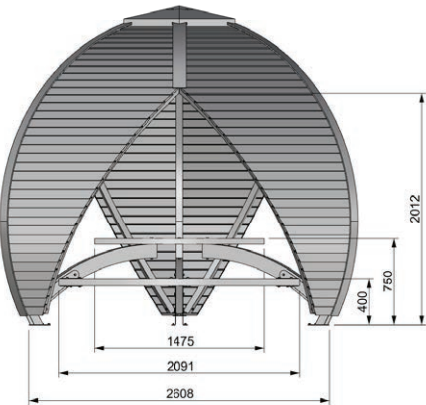

# Crown Smart+

4,5

15

3,4m

3x3,4m

210x80cm

229x150cm

4,2x1,2M

28mm

28mm (floor)

5 mm (tempered glass)

# Crown Elegant

6,7

24

3,4m

3x3,3m

210x80cm

4000x50cm

4,2x1,2M

# Crown Compact

Corner Cabin 2019 model

6,5

14,3

2,4m

3x3m

210x80cm

182x100cm