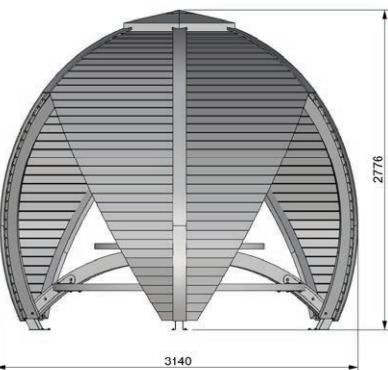

# Crown Smart+

4,5

15

3,4m

3x3,4m

210x80cm

229x150cm

4,2x1,2M

28mm

28mm (floor)

5 mm (tempered glass)

# Crown Elegant

6,7

24

3,4m

3x3,3m

210x80cm

4000x50cm

4,2x1,2M

# Crown Compact

Corner Cabin 2019 model

6,5

14,3

2,4m

3x3m

210x80cm

182x100cm