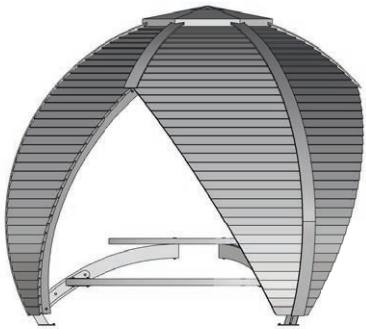

# Crown Smart+

4,5

15

3,4m

3x3,4m

210x80cm

229x150cm

4,2x1,2M

28mm

28mm (floor)

5 mm (tempered glass)

# Crown Elegant

6,7

24

3,4m

3x3,3m

210x80cm

4000x50cm

4,2x1,2M

# Crown Compact

Corner Cabin 2019 model

6,5

14,3

2,4m

3x3m

210x80cm

182x100cm