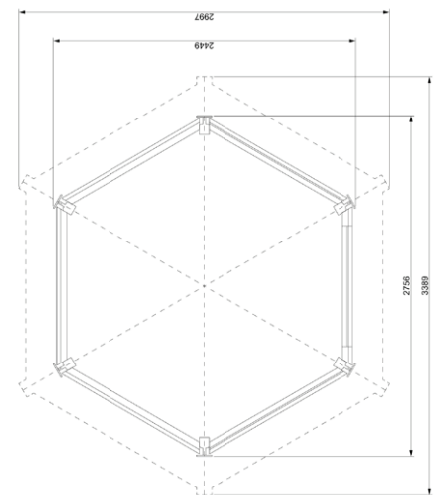

# Crown Smart+

4,5

15

3,4m

3x3,4m

210x80cm

229x150cm

4,2x1,2M

28mm

28mm (floor)

5 mm (tempered glass)

# Crown Elegant

6,7

24

3,4m

3x3,3m

210x80cm

4000x50cm

4,2x1,2M

# Crown Compact

Corner Cabin 2019 model

6,5

14,3

2,4m

3x3m

210x80cm

182x100cm