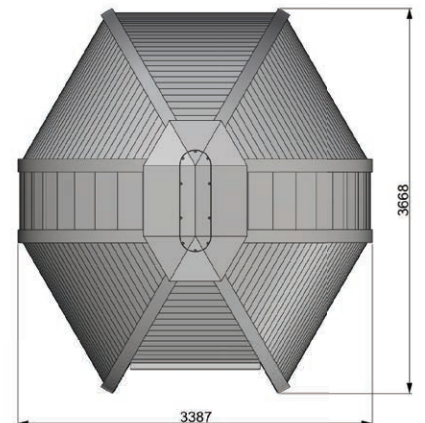

28mm

28mm (floor)

5 mm (tempered glass)

# Crown Elegant

6,7

24

3,4m

3x3,3m

210x80cm

4000x50cm

4,2x1,2M

# Crown Compact

Corner Cabin 2019 model

6,5

14,3

2,4m

3x3m

210x80cm

182x100cm