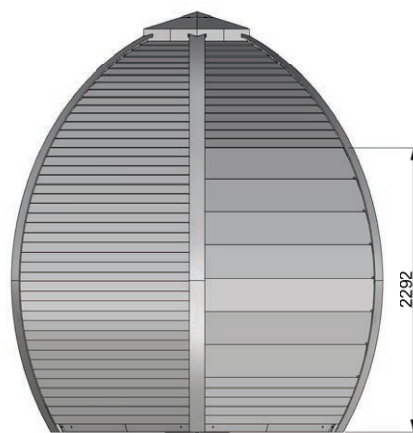

# Crown Smart+

4,5

15

3,4m

3x3,4m

210x80cm

229x150cm

4,2x1,2M

28mm

28mm (floor)

5 mm (tempered glass)

# Crown Elegant

6,7

24

3,4m

3x3,3m

210x80cm

4000x50cm

4,2x1,2M

# Crown Compact

Corner Cabin 2019 model

6,5

14,3

2,4m

3x3m

210x80cm

182x100cm