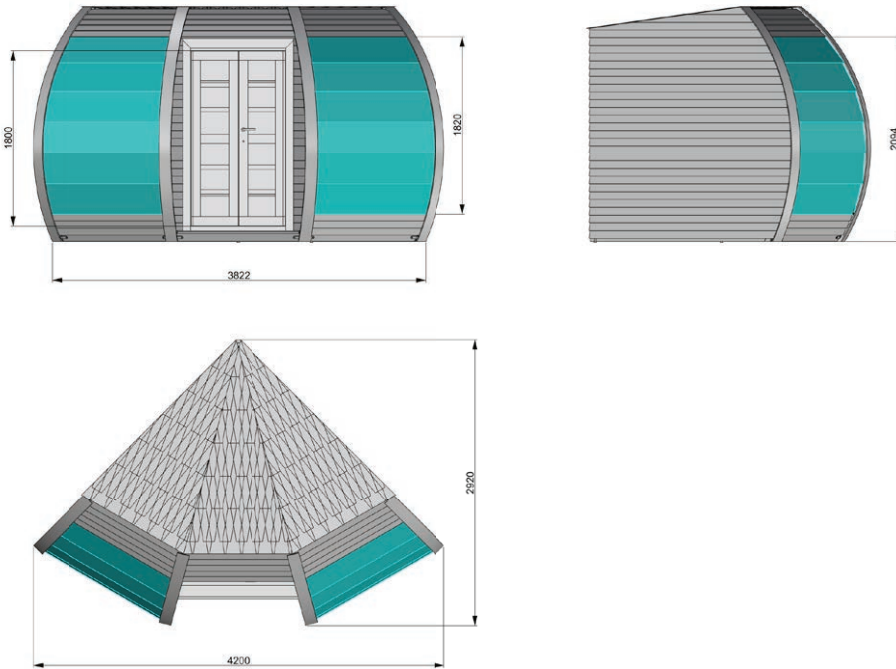

28mm

28mm (floor)

5 mm (tempered glass)

# Crown Elegant

6,7

24

3,4m

3x3,3m

210x80cm

4000x50cm

4,2x1,2M

28mm

28mm

4mm

[www.huuden.com/crown-elegant](http://www.huuden.com/crown-elegant)

# Crown Compact

Corner Cabin 2019 model

6,5

14,3

2,4m

3x3m

210x80cm

182x100cm