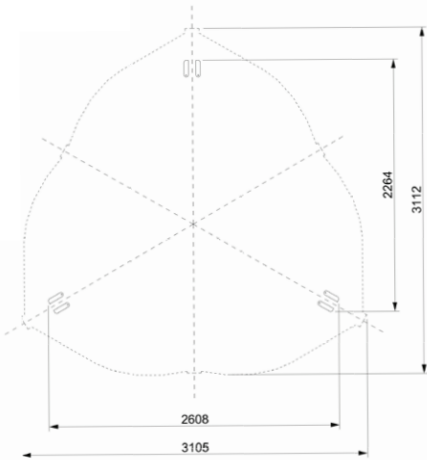

# Crown Smart+

4,5

15

3,4m

3x3,4m

210x80cm

229x150cm

4,2x1,2M

28mm

28mm (floor)

5 mm (tempered glass)

# Crown Elegant

6,7

24

3,4m

3x3,3m

210x80cm

4000x50cm

4,2x1,2M

# Crown Compact

Corner Cabin 2019 model

6,5

14,3

2,4m

3x3m

210x80cm

182x100cm