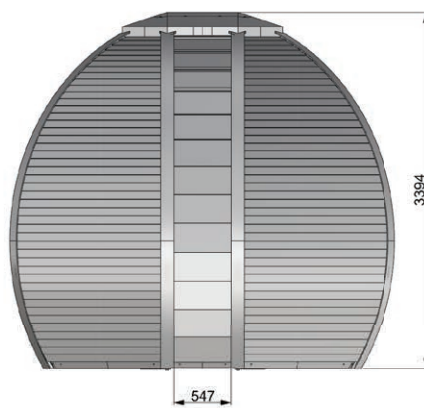

# Crown Smart+

4,5

15

3,4m

3x3,4m

210x80cm

229x150cm

4,2x1,2M

28mm

28mm (floor)

5 mm (tempered glass)

# Crown Elegant

6,7

24

3,4m

3x3,3m

210x80cm

4000x50cm

4,2x1,2M

# Crown Compact

Corner Cabin 2019 model

6,5

14,3

2,4m

3x3m

210x80cm

182x100cm