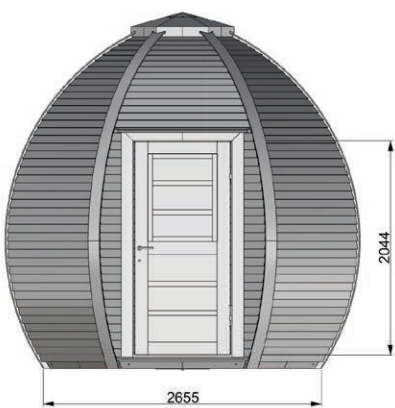

28mm

28mm (floor)

5 mm (tempered glass)

# Crown Elegant

6,7

24

3,4m

3x3,3m

210x80cm

4000x50cm

4,2x1,2M

# Crown Compact

Corner Cabin 2019 model

6,5

14,3

2,4m

3x3m

210x80cm

182x100cm