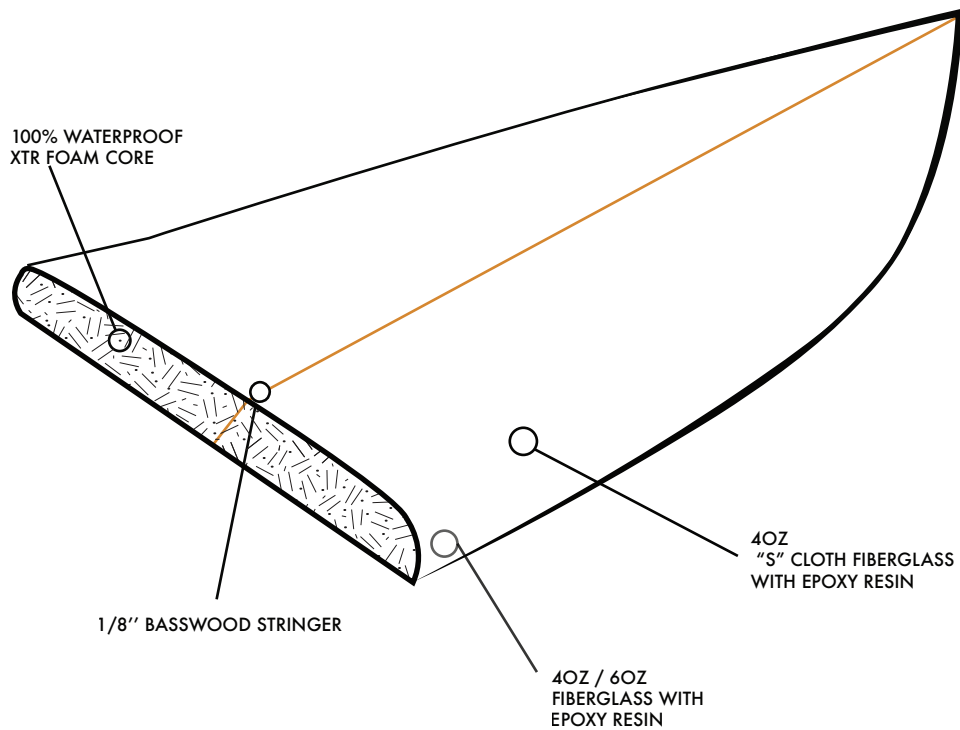

XTR WOOD STRINGER

We offer a XTR Wood Stringer option that gives you all the benefits of our XTR 10 foam core and industry leading epoxy resin. Our standard wood construction will give you added liveliness and durability that XTR is known for but still keeping the traditional feel of a wood stringer flex.