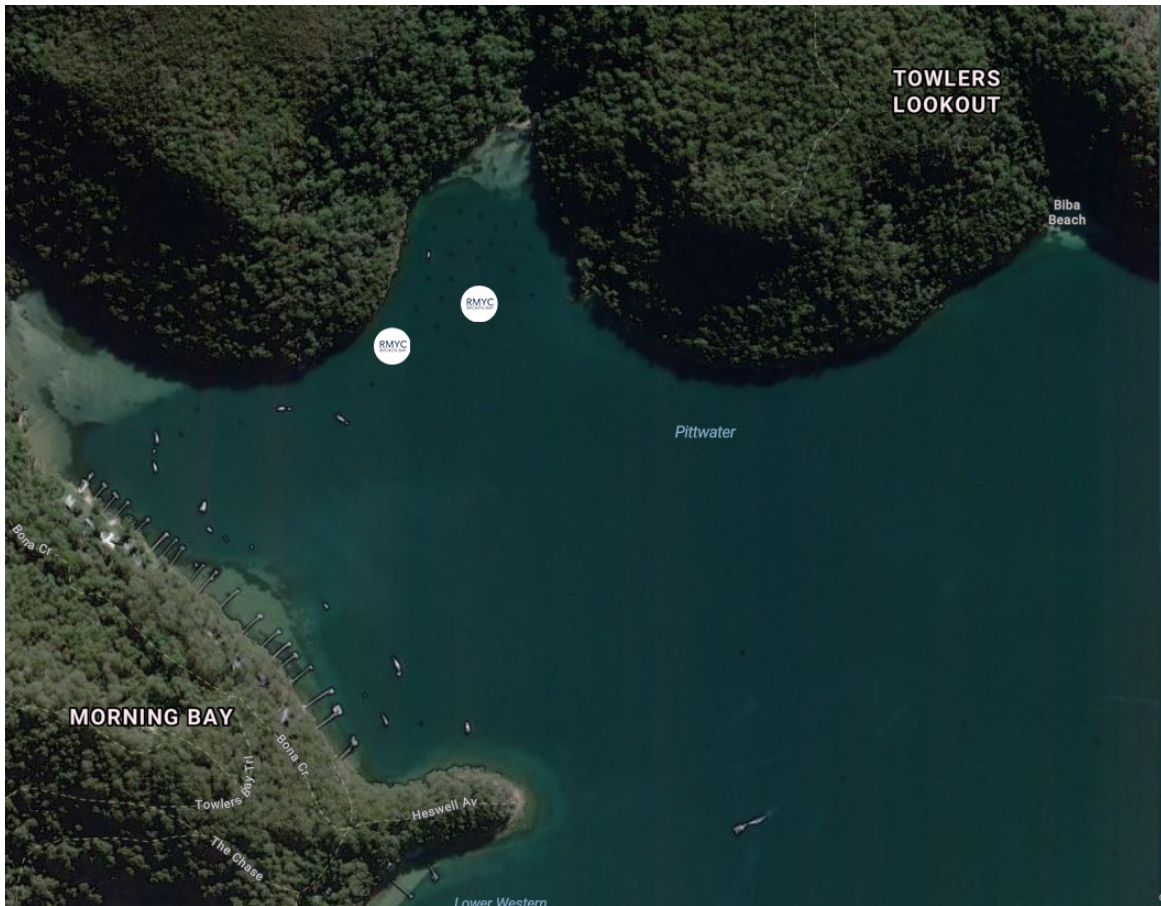

RMYC
BROKEN BAY

Morning Bay *Club Moorings*

GPS Co-ordinates	Club ID No	Latitude South	Latitude East
Morning Bay	CL5783	33°36.161'	151°17.870'
	CL5783-1	tbc	tbc

marinaoffice@royalmotor.com.au | 02 9997 5511