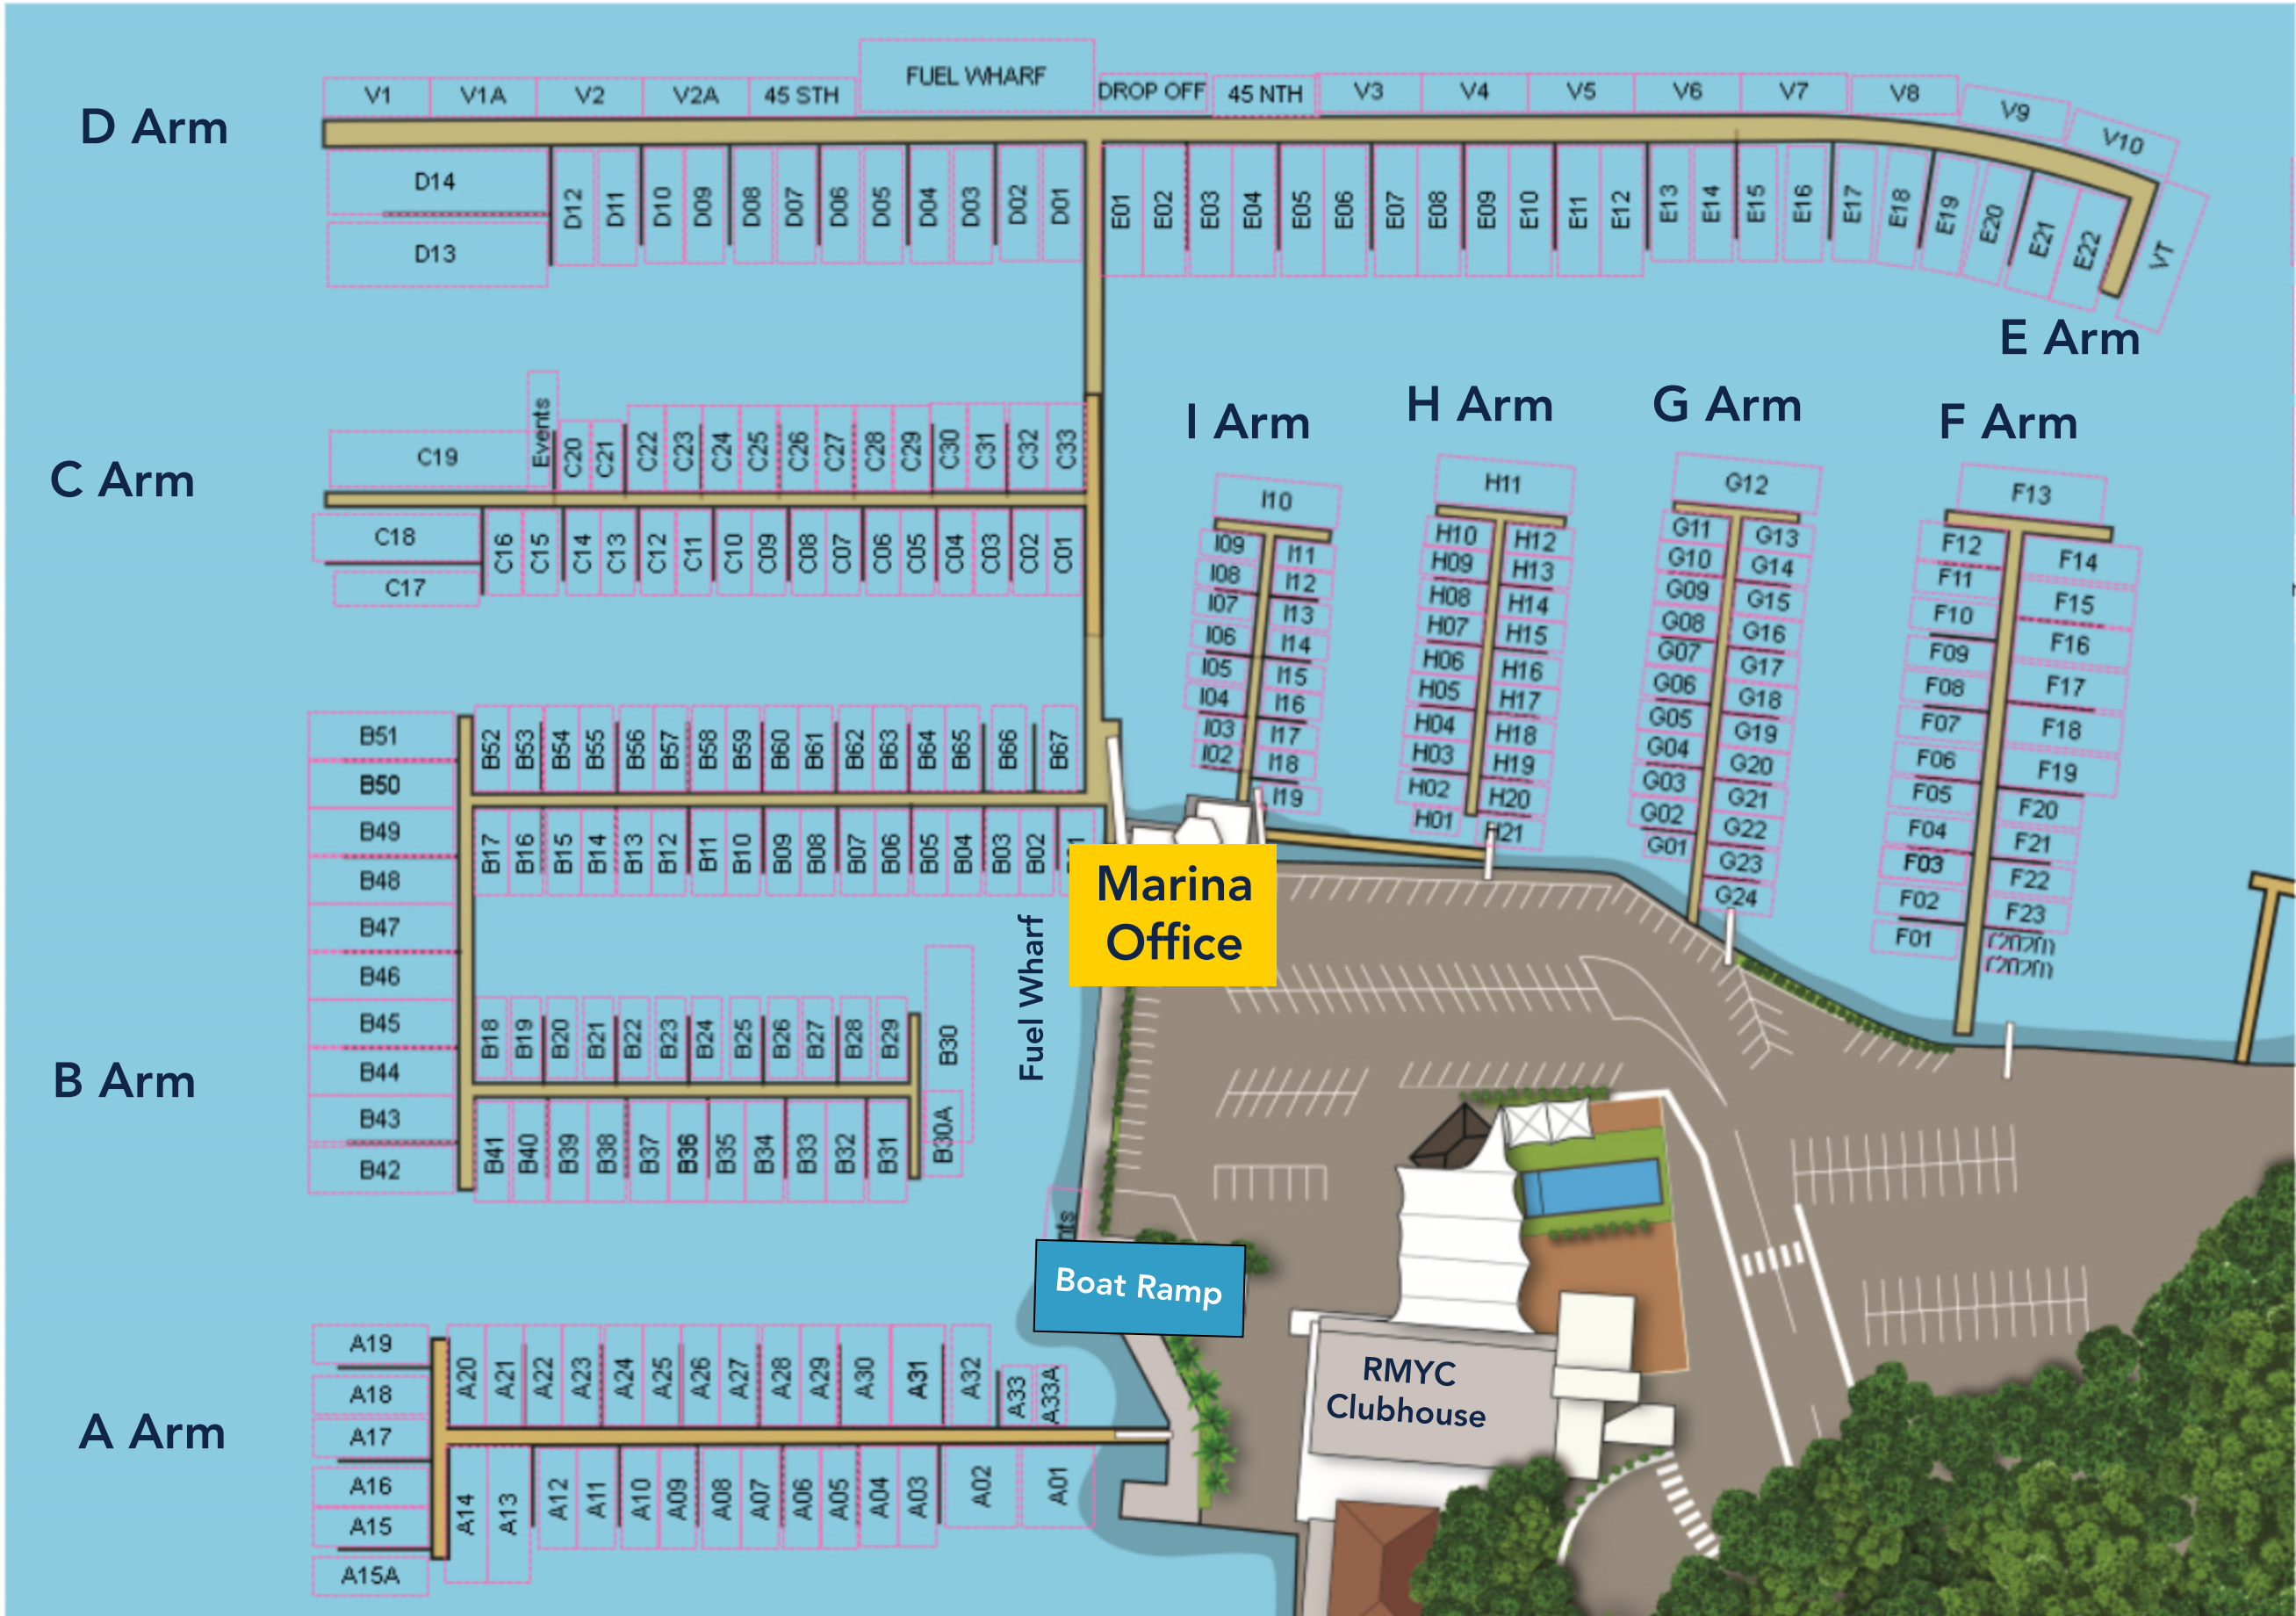

Marina Map

tel: 02 9997 5511 e: marinaoffice@royalmotor.com.au

royalmotor.com.au | #royalmotoryachtclub | 46 Prince Alfred Parade, Newport, NSW 2106