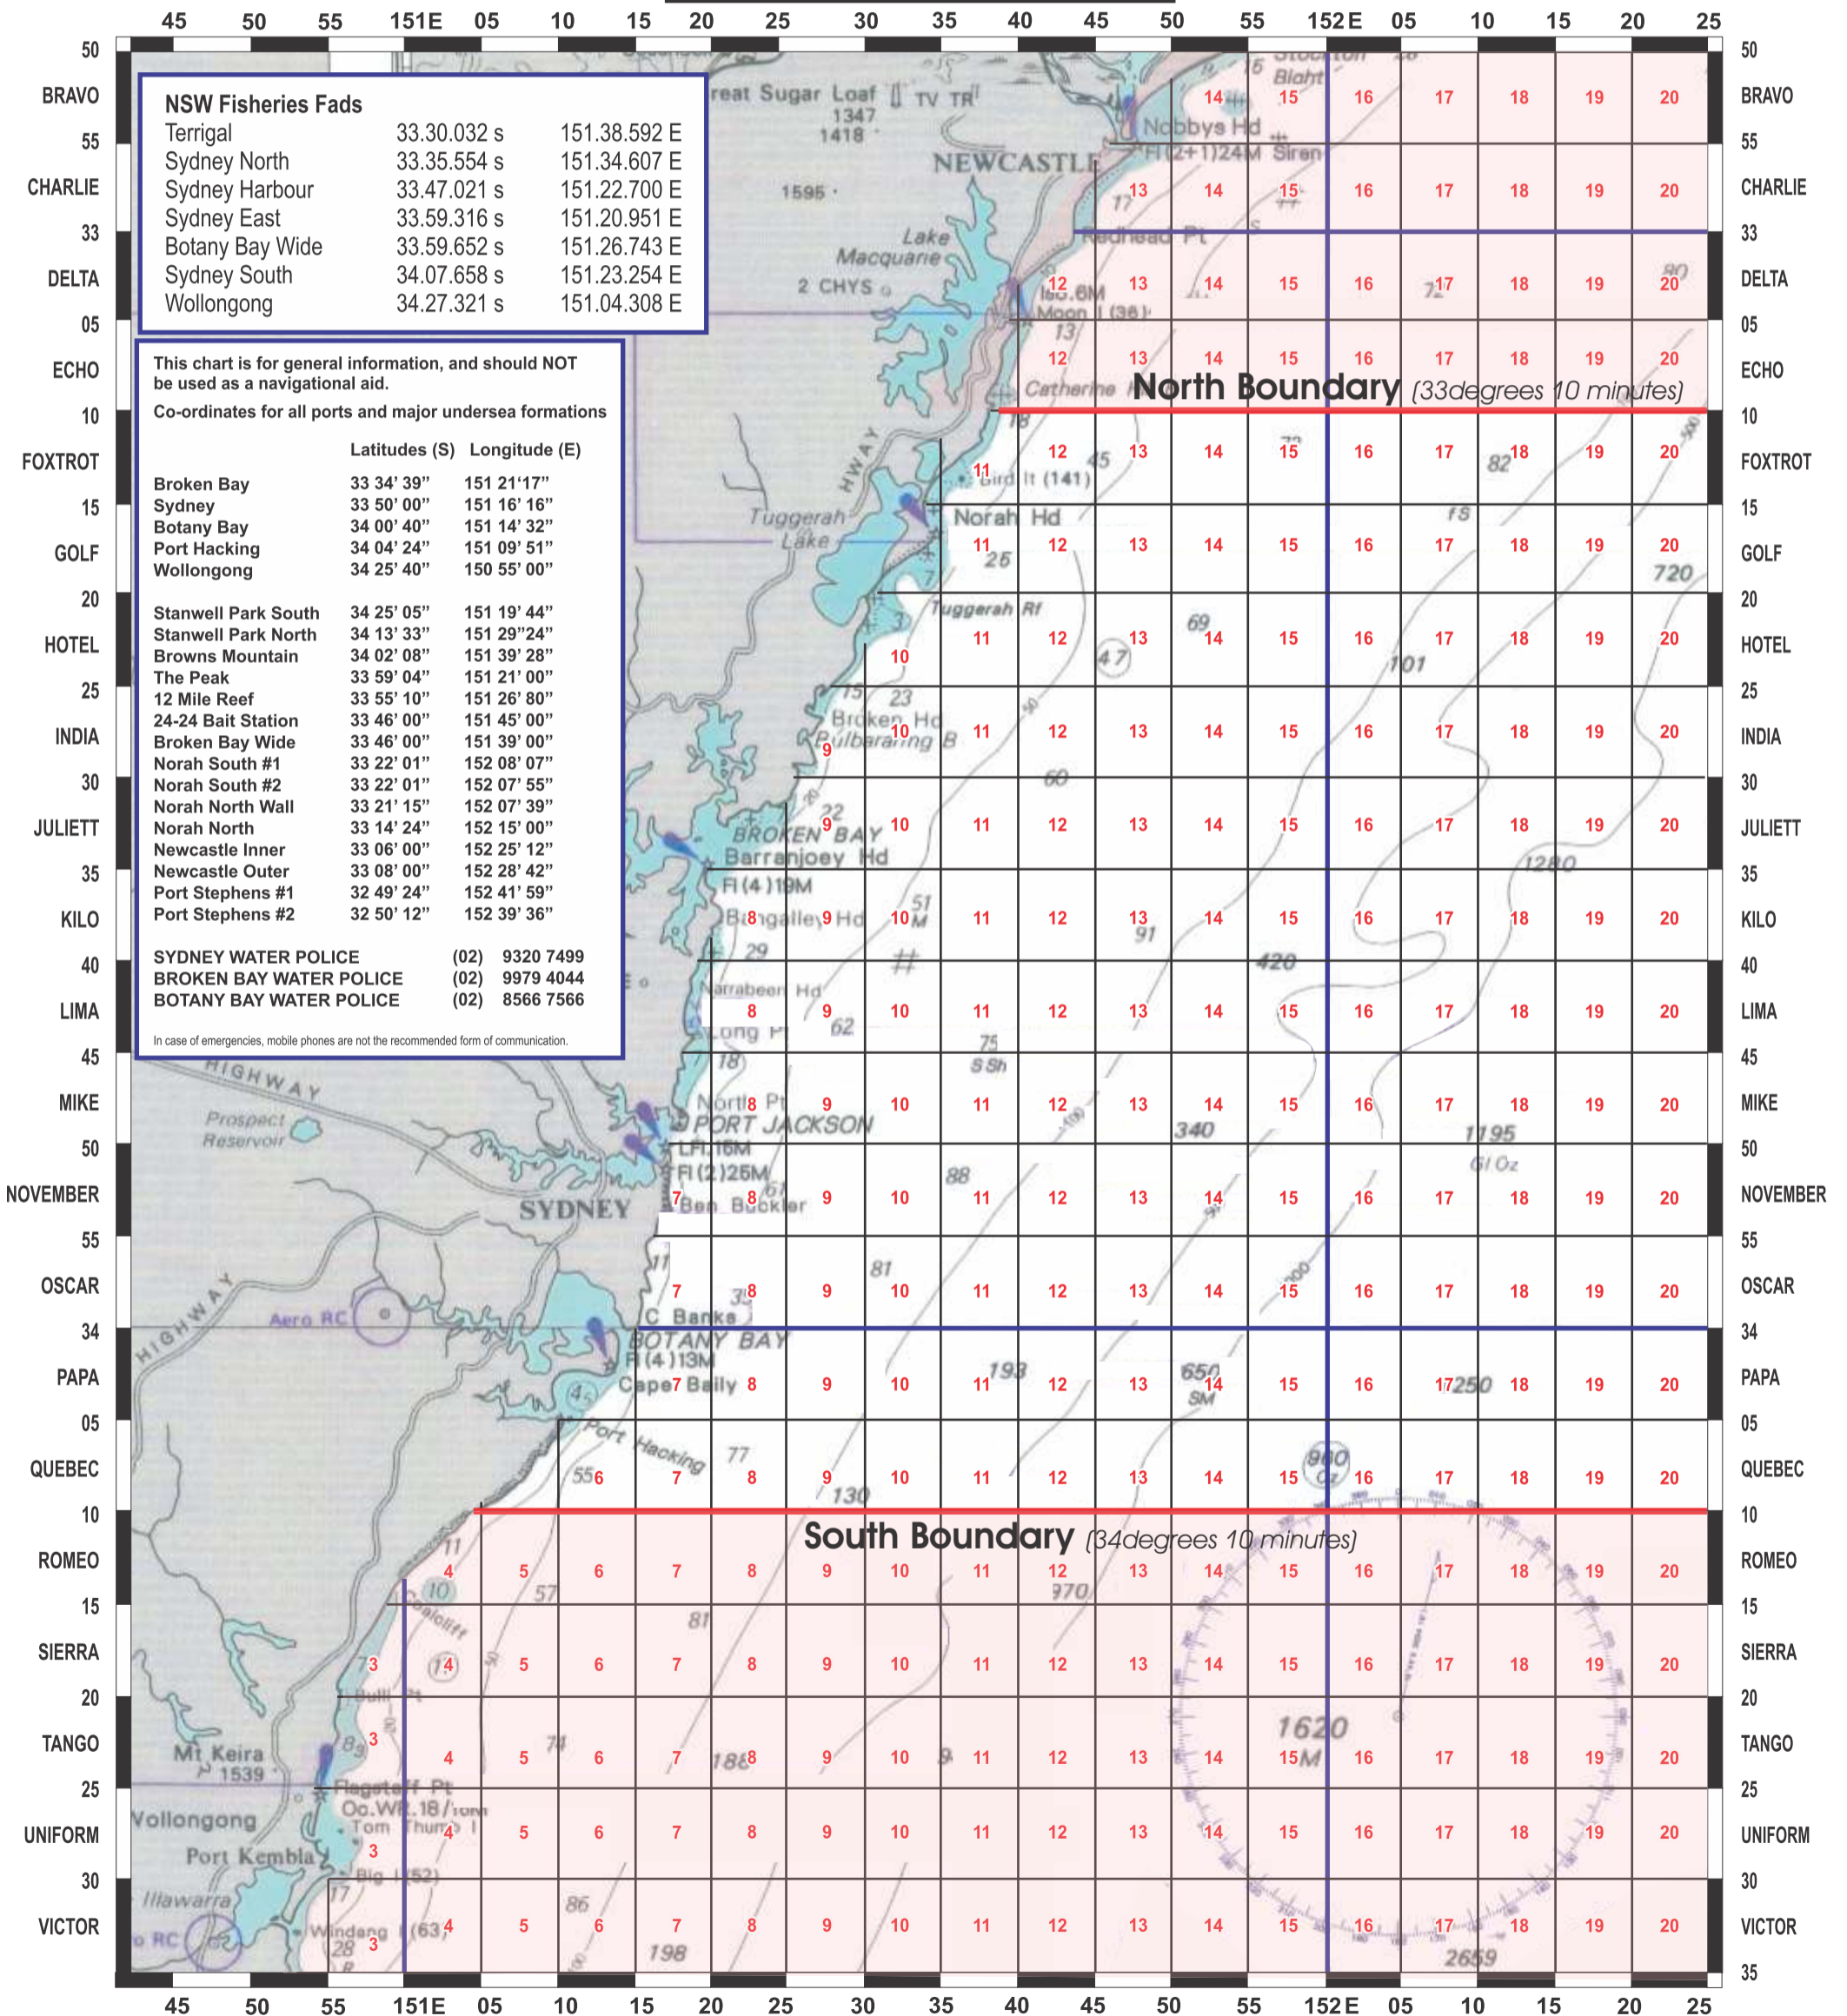

2019 Broken Bay GFC 25th Anniversary Invitational Tournament

DEPTHS IN FATHOMS

Blue Bottle Marine

Fishing and Marine Products

SIMRAD

LOWRANCE[®]

JL AUDIO[®]

Chiller
Fish Bags

LURE[®]
MATE
keeps your skirted lures tidy

SALES - INSTALLATION - SUPPORT

18/286-288 New Line Rd, DURAL, NSW 2158
Tel 02: 9651 3380
www.bluebottlemarine.com info@bluebottlemarine.com